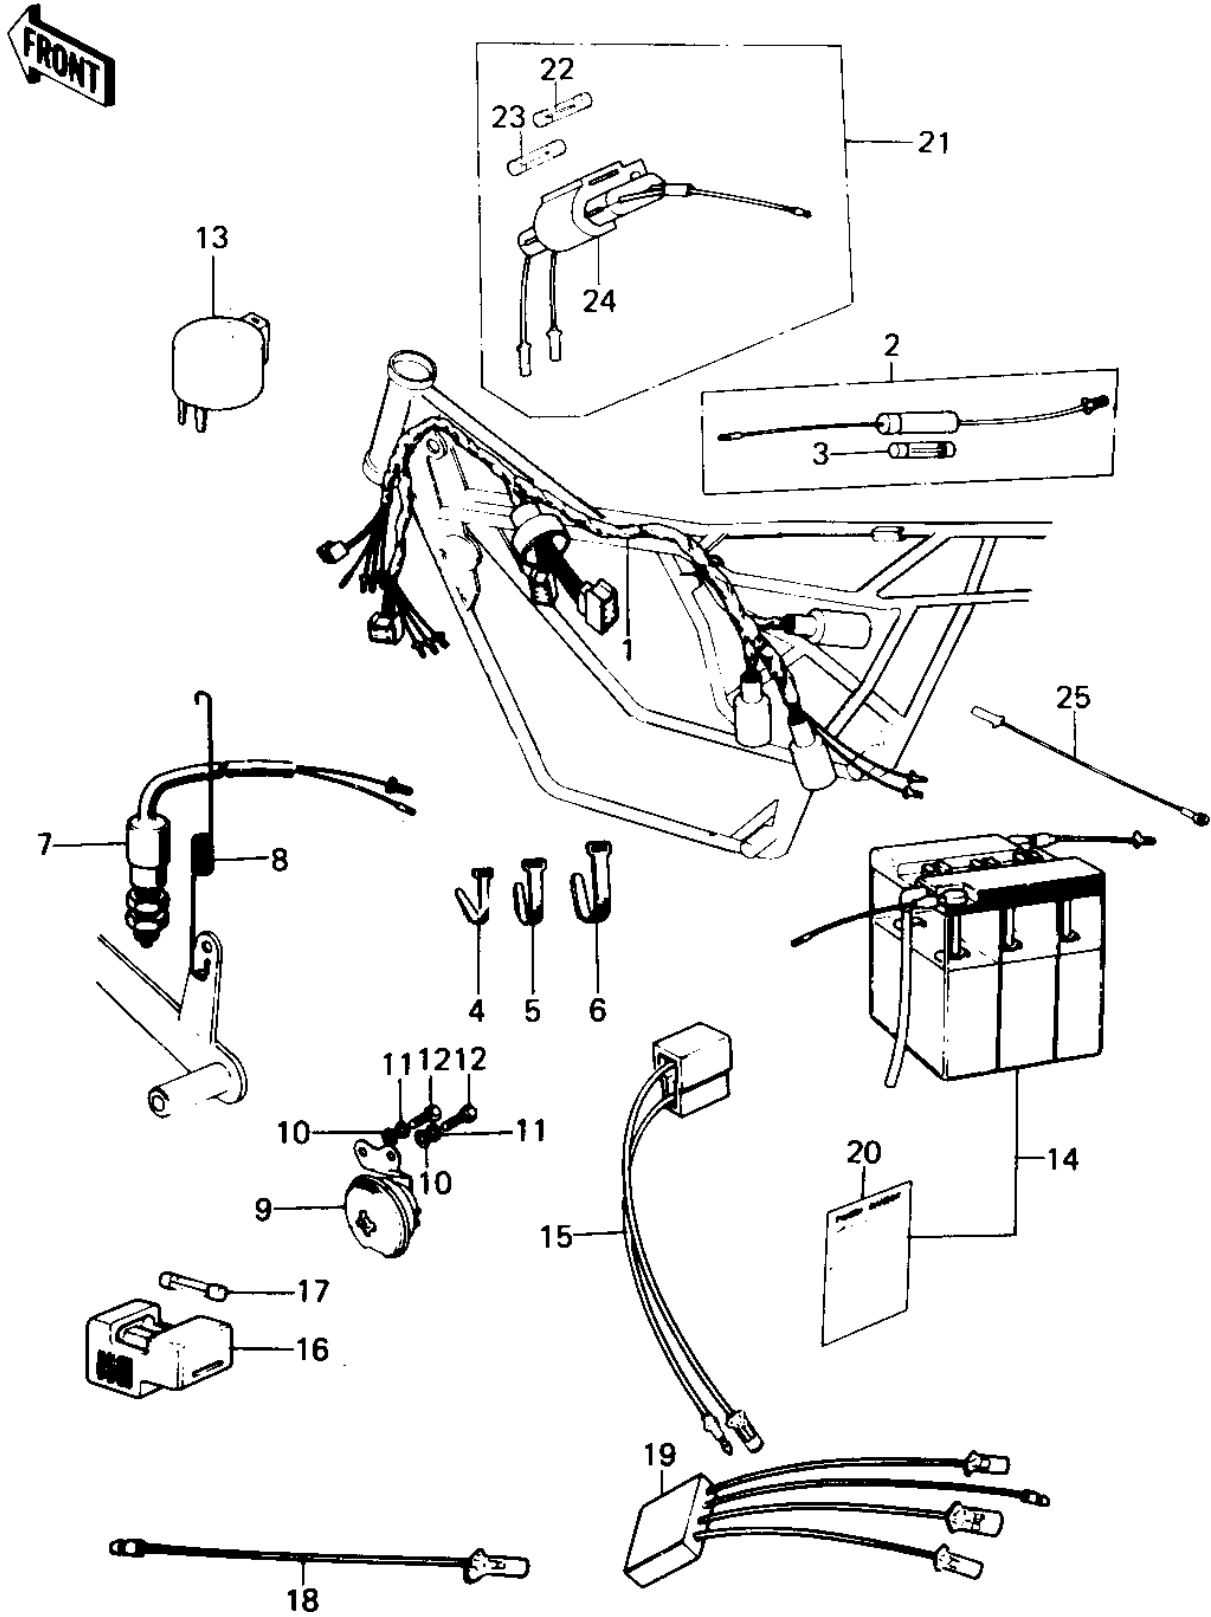

1976 KE100 PARTS DIAGRAM

CHASSIS ELECTRICAL EQUIPMENT

1976 KE100 PARTS LIST

CHASSIS ELECTRICAL EQUIPMENT

ITEM NAME	PART NUMBER	QUANTITY
WIRING HARNESS-MAIN (Ref # 1)	26001-063	1
WIRING HARNESS,MAIN (Ref # 1)	26001-1046	1
HARNESS (Ref # 1)	26001-1223	1
FUSE ASSY (Ref # 2)	26004-017	1
FUSE 10A (Ref # 3)	26006-003	2
BAND,SHORT (Ref # 4)	92072-030	1
BAND,MIDDLE (Ref # 5)	92072-031	1
BAND,LONG (Ref # 6)	92072-032	1
SWITCH-BRAKE LAMP (Ref # 7)	27010-015	1
SPRING-BRAKE LAMP SW (Ref # 8)	27011-011	1
HORN (Ref # 9)	27003-059	1
WASHER PLAIN 6MM (Ref # 10)	411B0600	1
WASHER SPRING 6MM (Ref # 11)	461F0600	1
BOLT-UPSET,6X12 (Ref # 12)	112G0612	1
RELAY-TURN SIGNAL (Ref # 13)	27002-013	1
YUA BAT 6N4-2A-5 (Ref # 14)	K26012-020	1
YUA BAT 6N6-1D-2 (Ref # 14)	K26012-034	1
WIRE,RECTIFIER LEAD (Ref # 15)	26011-074	1
HOLDER,SPARE FUSE (Ref # 16)	26016-003	1
WIRE,LEAD (Ref # 18)	26011-094	1
WIRING HARNESS,REAR (Ref # 19)	26002-056	1
LABEL-WARNING,BATTERY (Ref # 20)	56040-1036	1
FUSE ASSY (Ref # 21)	26004-1010	1
FUSE,10A,L=30M/M (Ref # 22)	26006-1002	1
FUSE,15A,L=30M/M (Ref # 23)	26006-1003	1
DAMPER RUBBER (Ref # 24)	92075-1044	1
WIRE,LEAD (Ref # 25)	26011-093	1