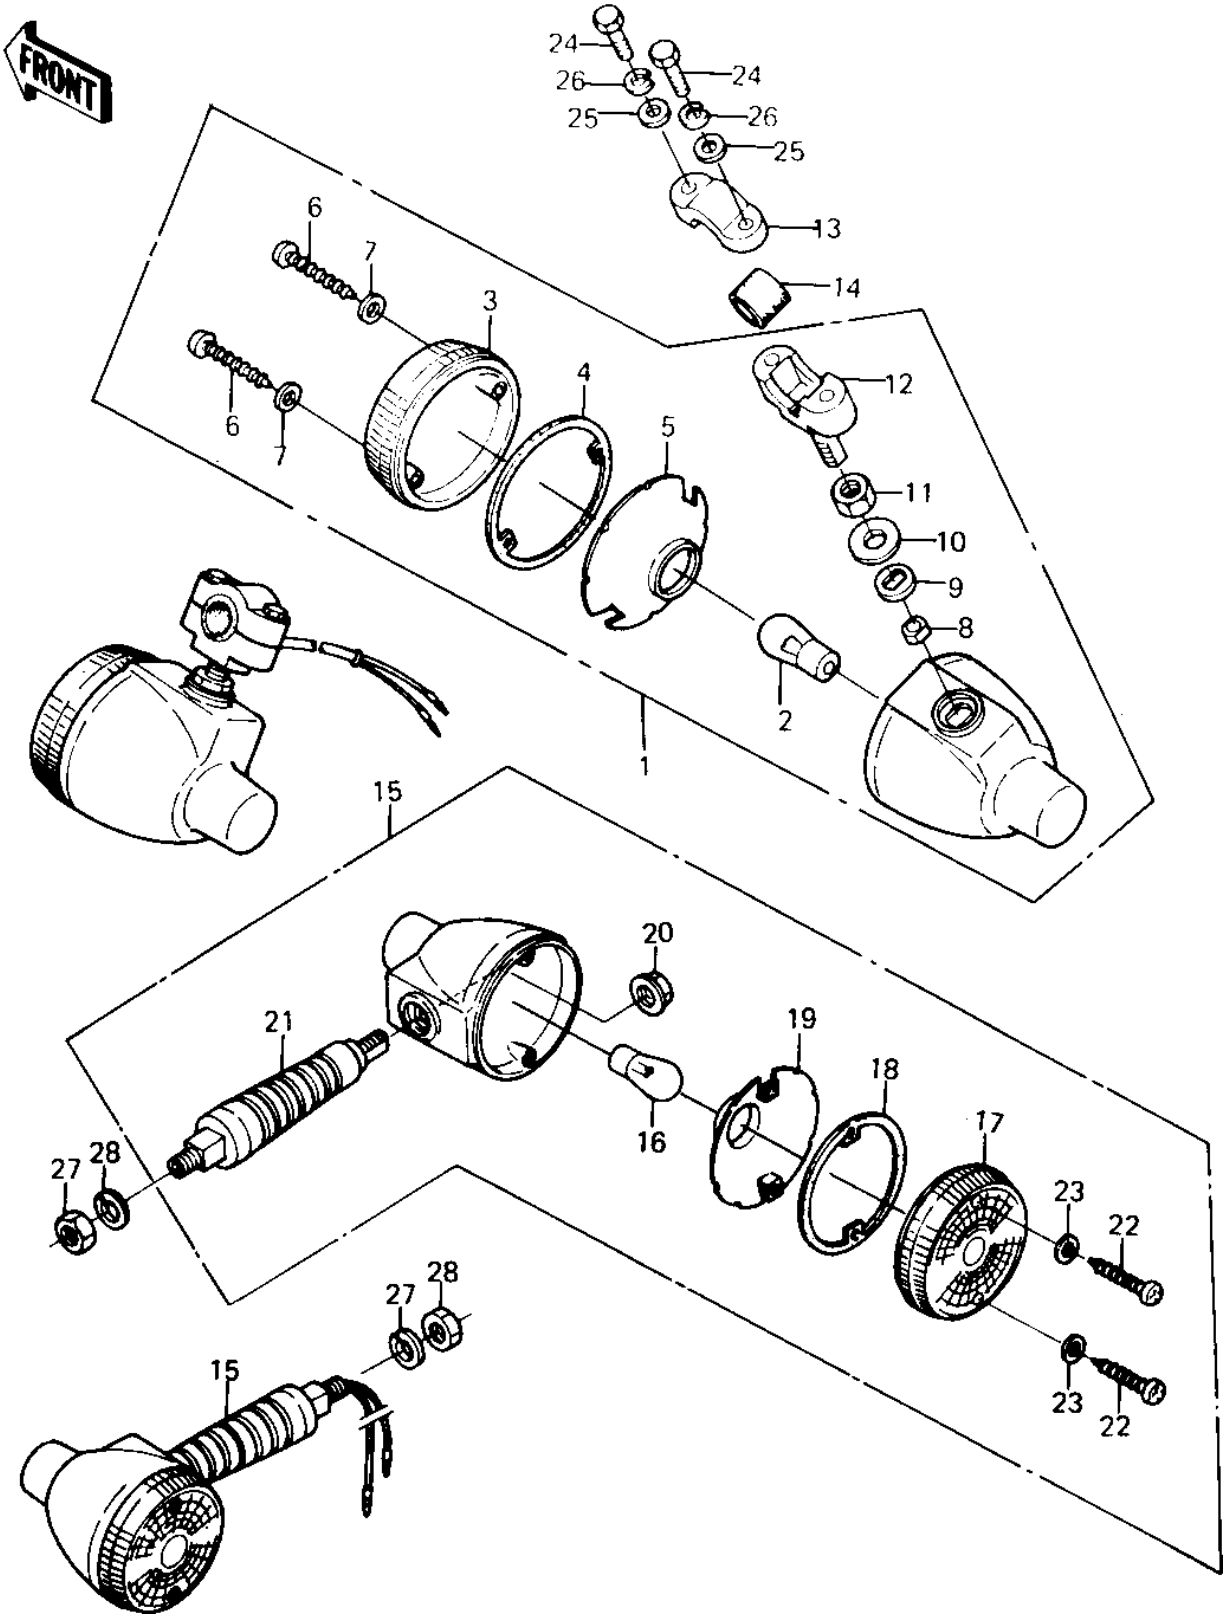

# 1977 KE100 PARTS DIAGRAM

TURN SIGNALS (KE100-A10)

# 1977 KE100 PARTS LIST

## TURN SIGNALS (KE100-A10)

ITEM NAME	PART NUMBER	QUANTITY
LAMP ASSY,FR SIGNAL (Ref # 1)	23037-1039	
BULB,6V 21CP (Ref # 2)	92069-056	
LENS-SIGNAL LAMP (Ref # 3)	23048-1076	
GASKET,SGNL LAMP LENS (Ref # 4)	11009-1128	
REFLECTOR,SIGNAL LAMP (Ref # 5)	23035-1003	
SCREW,TAPPING (Ref # 6)	92009-1056	
WASHER-PLAIN,4MM (Ref # 7)	23058-002	
COLLAR,FR SIGNAL LAMP (Ref # 8)	92027-1182	
GASKET,S LAMP BRACKET (Ref # 9)	11009-1133	
WASHER,PLAIN,10.5X24 (Ref # 10)	92022-1137	
NUT,SGNL LAMP BRACKET (Ref # 11)	92015-1073	
BRACKET,F SIGNAL LAMP (Ref # 12)	23051-1028	
BRACKET,F SIGNAL LAMP (Ref # 13)	23051-1018	
DAMPER RUBBER (Ref # 14)	23066-003	
LAMP ASSY,SIGNAL (Ref # 15)	23037-1087	
BULB,6V 21CP (Ref # 16)	92069-056	
LENS-SIGNAL LAMP (Ref # 17)	23048-1076	
GASKET,SGNL LAMP LENS (Ref # 18)	11009-1128	
REFLECTOR,SIGNAL LAMP (Ref # 19)	23035-1003	
NUT,SIGNAL LAMP (Ref # 20)	92015-1072	
BRACKET,SIGNAL LAMP (Ref # 21)	23051-1033	
SCREW,TAPPING (Ref # 22)	92009-1056	
WASHER-PLAIN,4MM (Ref # 23)	23058-002	
BOLT,HEX HEAD,5X30 (Ref # 24)	110B0530A	
WASHER PLAIN 5MM (Ref # 25)	411B0500	
WASHER SPRING 5MM (Ref # 26)	461F0500	
NUT 10MM (Ref # 27)	315B1000	
WASHER SPRING 10MM (Ref # 28)	461F1000	