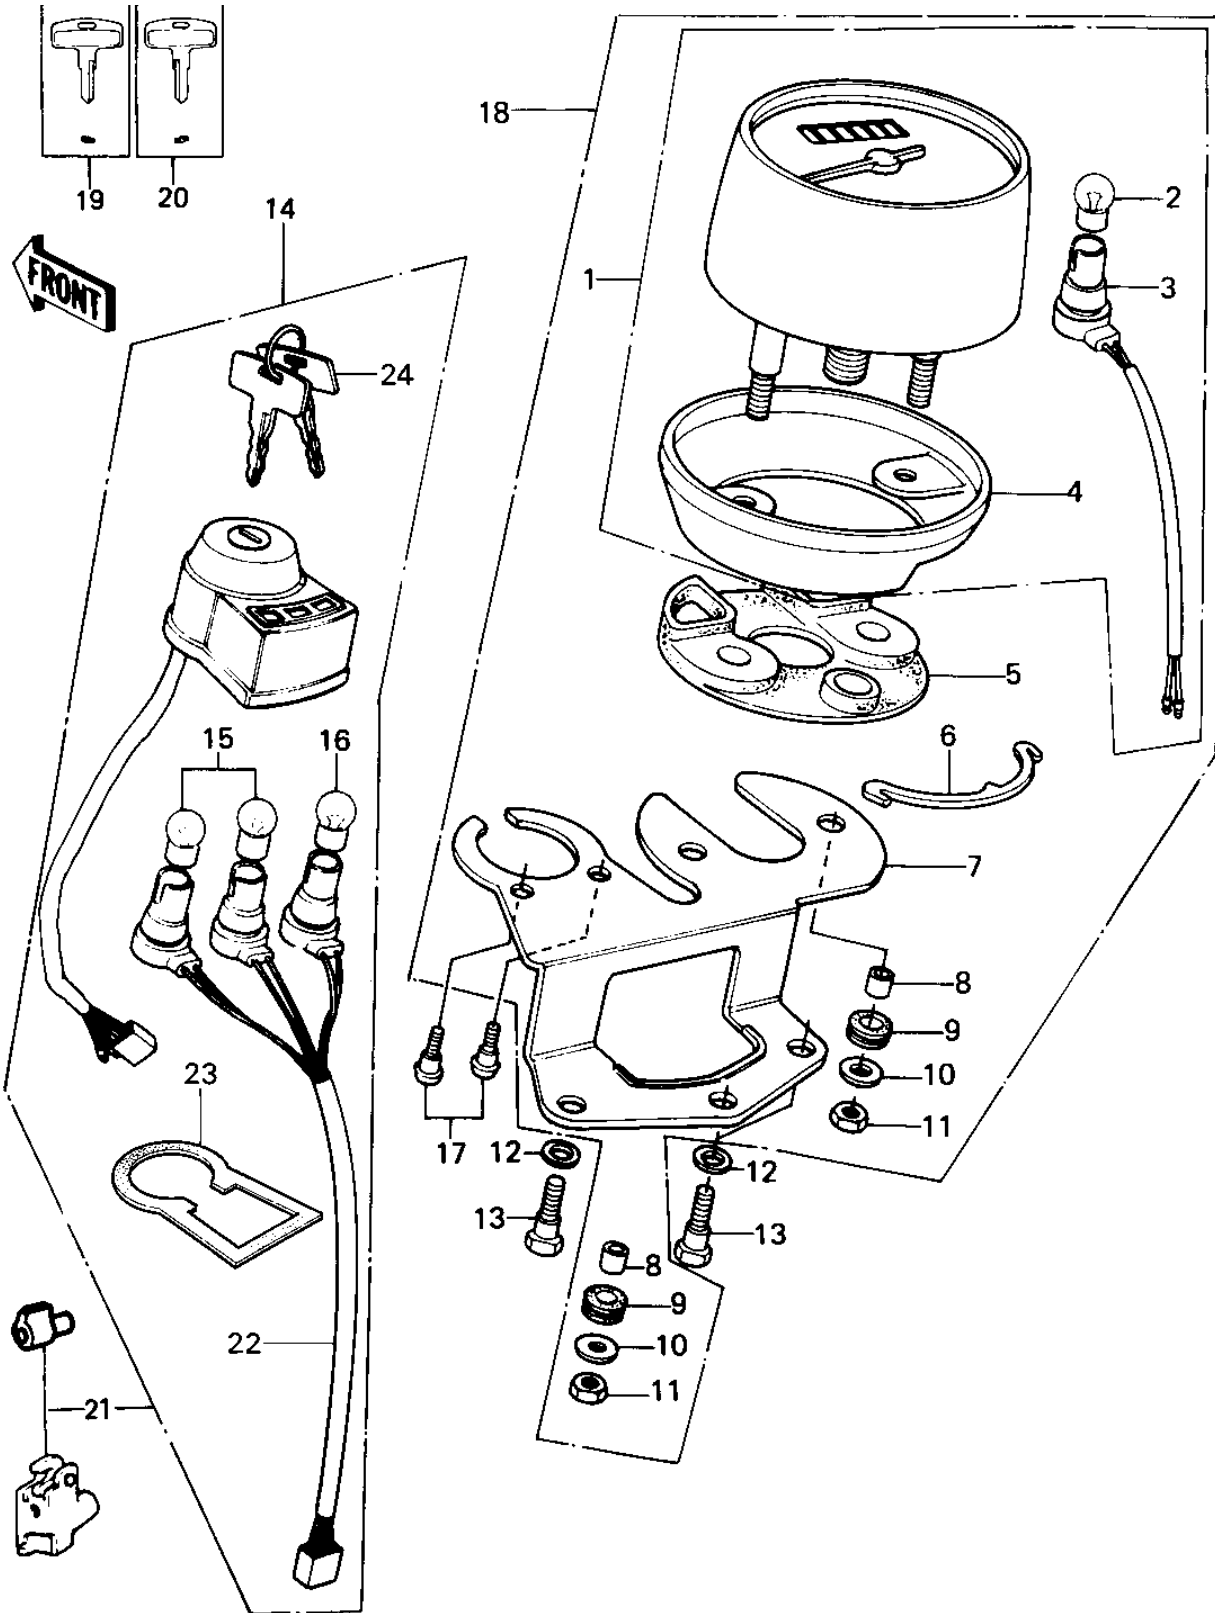

## 1976 KE100 PARTS DIAGRAM

### METERS/IGNITION SWITCH

### METERS/IGNITION SWITCH

ITEM NAME	PART NUMBER	QUANTITY
SPEEDOMETER ASSY,MPH (Ref # 1)	25005-095	1
SPEEDOMETER UNIT (Ref # 1)	25005-1058	1
SPEEDOMETER ASSY,KPH (Canada) (Ref # 1)	25005-105	1
BULB-6V 3W (Ref # 2)	92069-053	2
SOCKET,SPEEDOMETER (Ref # 3)	25010-014	1
COVER,TACHOMETER (Ref # 4)	25012-018	1
SHOCK DAMPER,METER (Ref # 5)	25019-018	1
DAMPER RUBBER-BRACKET (Ref # 6)	25019-007	1
BRACKET,SPEEDOMETER (Ref # 7)	25008-041	1
COLLAR,METER FITTING (Ref # 8)	25021-004	1
DAMPER RUBBER,METER (Ref # 9)	25019-019	1
WASHER PL 5.2X18X1.2 (Ref # 10)	92022-285	1
NUT-CAP,5MM (Ref # 11)	322N0500	1
WASHER PLAIN 8MM (Ref # 12)	410B0800	1
BOLT-HEX HEAD,6MM (Ref # 13)	92003-069	1
BOLT (Ref # 13)	92001-1406	1
SWITCH ASSY,IGNITION (Ref # 14)	27005-067	1
SWITCH ASSY,IGNITION (Ref # 14)	27005-082	1
SWITCH ASSY,IGNITION (Ref # 14)	27005-1012	1
BULB 6V 1.5W (Ref # 15)	92069-024	1
SCREW-PAN HEAD,6MM (Ref # 17)	92011-026	1
SPEEDOMETER ASSY,MPH (Ref # 18)	25001-091	1
SPEEDOMETER ASSY MPH (Ref # 18)	25001-1100	1
KEY,BLANK (Ref # 19)	27008-1024	1
KEY,BLANK (Ref # 20)	27008-1025	1
LOCK ASSY (Ref # 21)	27004-5086	2
SOCKET, IGNITION (Ref # 22)	27024-001	1
DAMPER RUBBER-SWITCH (Ref # 23)	27025-001	1
KEY SET,#401 (Ref # 24)	27008-063-01	1

## 1976 KE100 PARTS LIST

METERS/IGNITION SWITCH

ITEM NAME	PART NUMBER	QUANTITY
KEY SET,#430 (Ref # 24)	27008-063-30	1