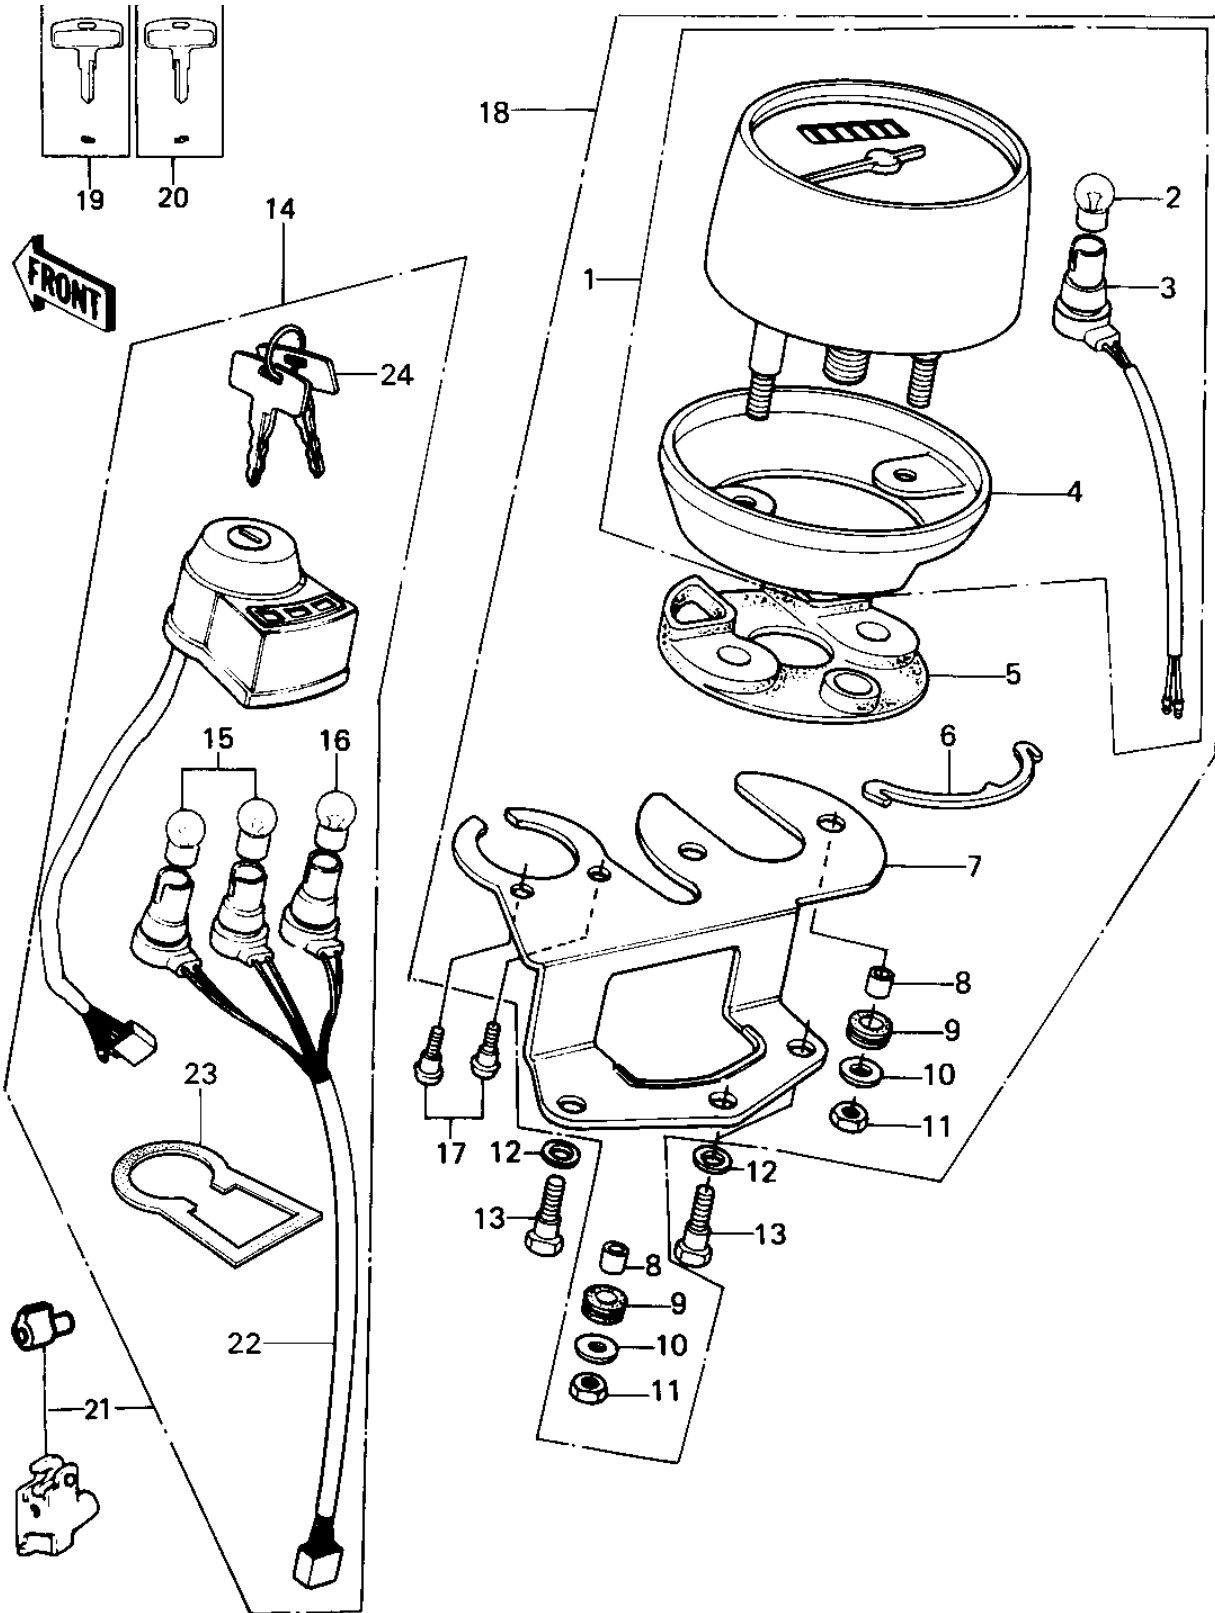

1976 KE100 PARTS DIAGRAM

METERS/IGNITION SWITCH

1976 KE100 PARTS LIST

METERS/IGNITION SWITCH

ITEM NAME	PART NUMBER	QUANTITY
SPEEDOMETER ASSY,MPH (Ref # 1)	25005-095	1
SPEEDOMETER UNIT (Ref # 1)	25005-1058	1
SPEEDOMETER ASSY,KPH (Canada) (Ref # 1)	25005-105	1
BULB-6V 3W (Ref # 2)	92069-053	1
SOCKET,SPEEDOMETER (Ref # 3)	25010-014	1
COVER,TACHOMETER (Ref # 4)	25012-018	1
SHOCK DAMPER,METER (Ref # 5)	25019-018	1
DAMPER RUBBER-BRACKET (Ref # 6)	25019-007	1
BRACKET,SPEEDOMETER (Ref # 7)	25008-041	1
COLLAR,METER FITTING (Ref # 8)	25021-004	2
DAMPER RUBBER,METER (Ref # 9)	25019-019	2
WASHER PL 5.2X18X1.2 (Ref # 10)	92022-285	2
NUT-CAP,5MM (Ref # 11)	322N0500	2
WASHER PLAIN 8MM (Ref # 12)	410B0800	3
BOLT-HEX HEAD,6MM (Ref # 13)	92003-069	3
BOLT (Ref # 13)	92001-1406	3
SWITCH ASSY,IGNITION (Ref # 14)	27005-067	1
SWITCH ASSY,IGNITION (Ref # 14)	27005-082	1
SWITCH ASSY,IGNITION (Ref # 14)	27005-1012	1
BULB 6V 1.5W (Ref # 15)	92069-024	2
BULB-6V 3W (Ref # 13)	92069-053	1
SCREW-PAN HEAD,6MM (Ref # 17)	92011-026	2
SPEEDOMETER ASSY,MPH (Ref # 18)	25001-091	(1
SPEEDOMETER ASSY MPH (Ref # 18)	25001-1100	(1
KEY,BLANK (Ref # 19)	27008-1024	1
KEY,BLANK (Ref # 20)	27008-1025	1
LOCK ASSY (Ref # 21)	27004-5086	1
LOCK ASSY (Ref # 21)	27004-5086	1
SOCKET, IGNITION (Ref # 22)	27024-001	1

1976 KE100 PARTS LIST

METERS/IGNITION SWITCH

ITEM NAME	PART NUMBER	QUANTITY
DAMPER RUBBER-SWITCH (Ref # 23)	27025-001	1
KEY SET,#401 (Ref # 24)	27008-063-01	AR
KEY SET,#430 (Ref # 24)	27008-063-30	AR