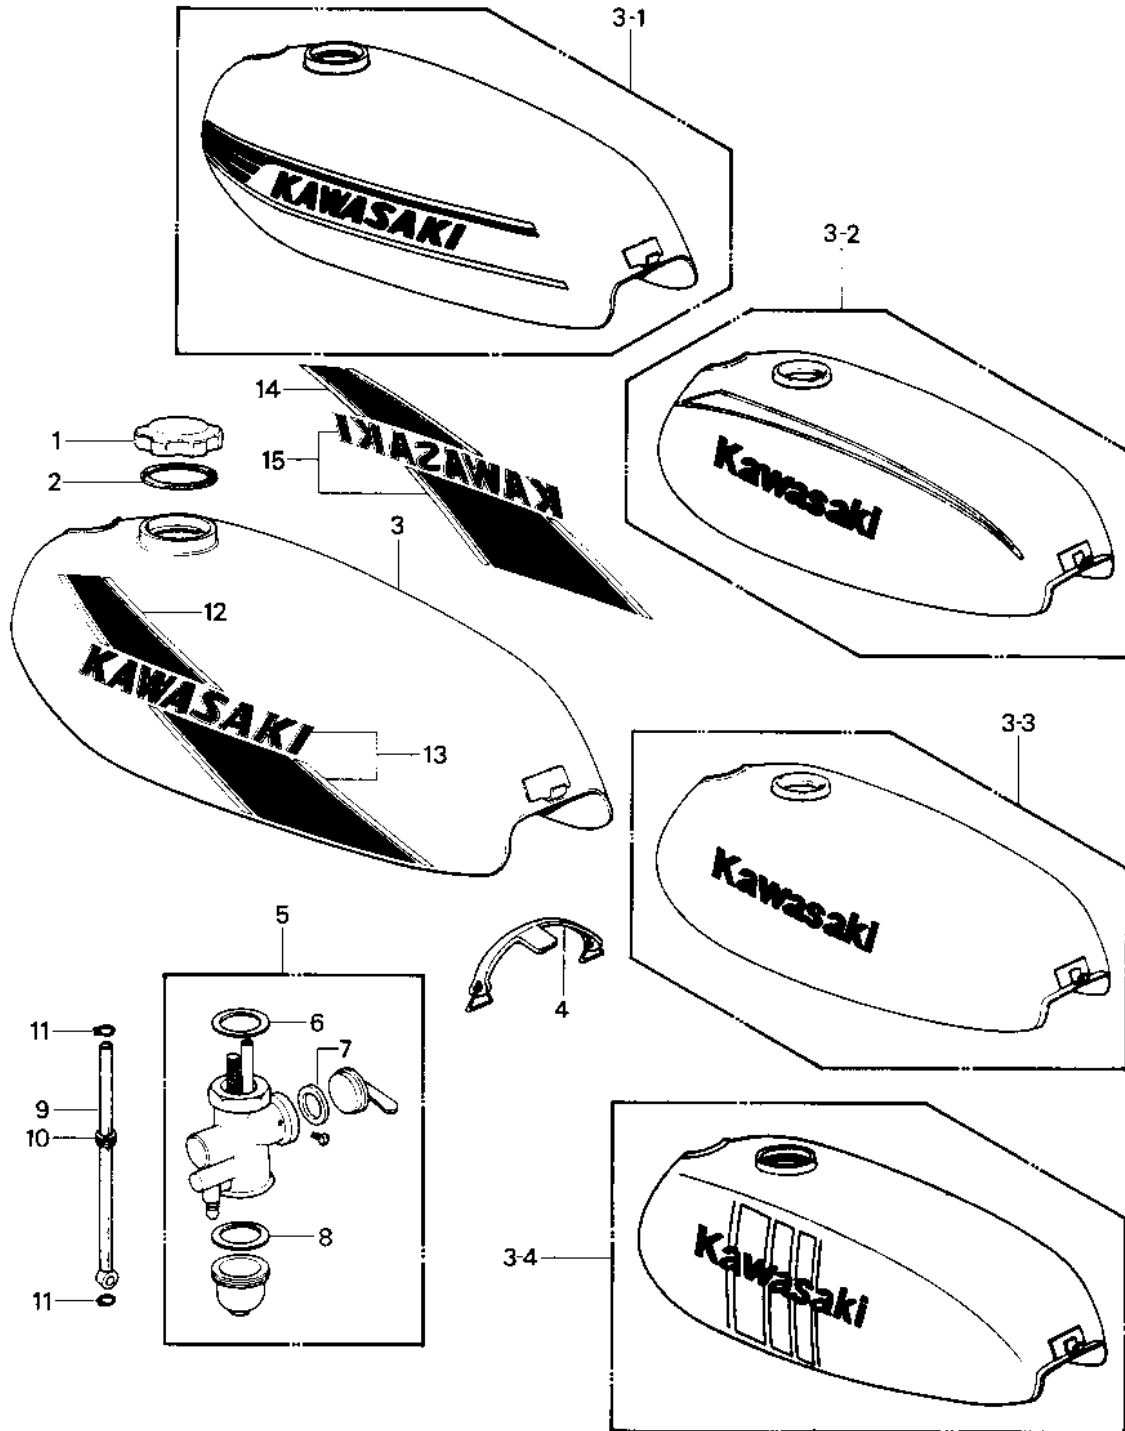

## 1976 KE100 PARTS DIAGRAM

FUEL TANK

## 1976 KE100 PARTS LIST

### FUEL TANK

ITEM NAME	PART NUMBER	QUANTITY
CAP,FUEL TANK (Ref # 1)	51048-1013	2
GASKET,FUEL TANK CAP (Ref # 2)	51059-011	1
TANK-FUEL,C.S.BLUE (Ref # 3)	51001-075-4C	1
TANK-FUEL,C.COPPER (Ref # 3)	51001-075-4D	1
TANK-FUEL,POPPY RED (Ref # 3)	51001-075-4P	1
TANK-FUEL,PARROT GRN (Ref # 3)	51001-075-4Q	1
TANK-FUEL,CAN,CO.BLUE (Ref # 3-1)	51001-075-4S	1
TANK-FUEL,S.F.YELLOW (Ref # 3-1)	51001-075-7H	1
TANK-FUEL,SOLID GREEN (Ref # 3-2)	51001-075-B3	1
TANK-FUEL,S.YELLOW (Ref # 3-2)	51001-5017-7H	1
TANK-FUEL,F.RED (Ref # 3-3)	51001-5045-B1	1
TANK-FUEL,B.BLUE (Ref # 3-3)	51001-5079-C9	2
TANK-FUEL,B.BLUE (Ref # 3-4)	51001-075-C9	1
TANK-FUEL,F.RED (Ref # 3-4)	51001-075-B1	1
*** N.L.A.*** (Canada) (Ref # 3-4)	51001-075-C7	1
TANK-FUEL,F.RED (Ref # 3-4)	51001-5078-B1	1
BAND-FUEL TANK (Ref # 4)	92072-050	1
TAP-ASSY,FUEL (Ref # 5)	51023-1123	1
GASKET,FUEL TAP JOINT (Ref # 6)	11009-1567	1
'O' RING FUEL COCK (Ref # 7)	92065-062	1
GASKET FUEL COCK CUP (Ref # 8)	51037-008	1
PIPE-OIL (Ref # 9)	92059-072	1
GROMMET PIPE (Ref # 10)	92071-038	1
CLAMP FUEL PIPE (Ref # 11)	92037-010	1
*** N.L.A.*** (Canada) (Ref # 12)	56027-358-SP	1
DECAL,FUEL TANK,L.H (Ref # 12)	56027-362-SP	1
*** N.L.A.*** (Canada) (Ref # 12)	56029-042-SP	1
*** N.L.A.*** (Canada) (Ref # 12)	56029-046-SP	1
DECAL,FUEL TANK,L.H (Ref # 13)	56027-359-SP	1

### FUEL TANK

ITEM NAME	PART NUMBER	QUANTITY
DECAL,FUEL TANK,L.H (Ref # 13)	56027-363-SP	1
*** N.L.A.*** (Canada) (Ref # 13)	56029-043-SP	1
*** N.L.A.*** (Canada) (Ref # 13)	56029-047-SP	1
DECAL,FUEL TANK,R.H (Ref # 14)	56027-364-SP	1
*** N.L.A.*** (Canada) (Ref # 14)	56029-044-SP	1
*** N.L.A.*** (Canada) (Ref # 14)	56029-048-SP	1
DECAL,FUEL TANK,R.H (Ref # 15)	56027-361-SP	1
UNAVAILABLE IN PRICE BOOK (Ref # 15)	58027-365-SP	1
UNAVAILABLE IN PRICE BOOK (Ref # 15)	58029-045-SP	1
*** N.L.A.*** (Canada) (Ref # 15)	56029-049-SP	1