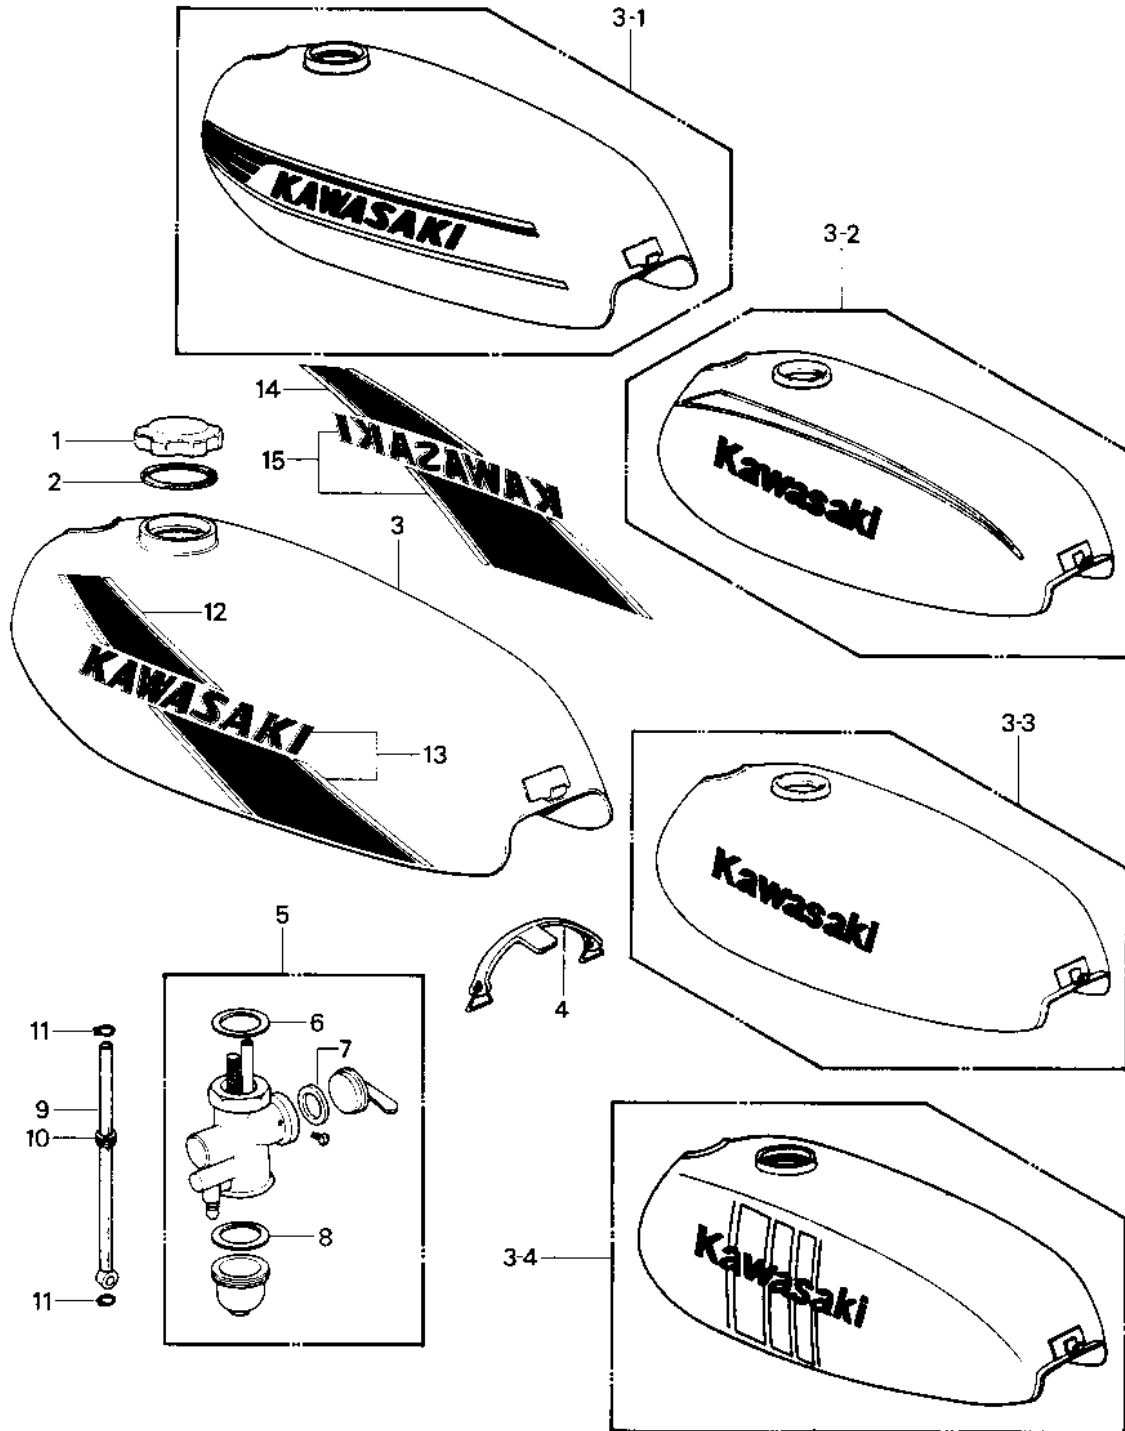

1976 KE100 PARTS DIAGRAM

FUEL TANK

1976 KE100 PARTS LIST

FUEL TANK

ITEM NAME	PART NUMBER	QUANTITY
CAP,FUEL TANK (Ref # 1)	51048-1013	1
CAP,FUEL TANK (Ref # 1)	51048-1013	1
GASKET,FUEL TANK CAP (Ref # 2)	51059-011	1
TANK-FUEL,C.S.BLUE (Ref # 3)	51001-075-4C	1
TANK-FUEL,C.COPPER (Ref # 3)	51001-075-4D	1
TANK-FUEL,POPPY RED (Ref # 3)	51001-075-4P	1
TANK-FUEL,PARROT GRN (Ref # 3)	51001-075-4Q	1
TANK-FUEL,CAN,CO.BLUE (Ref # 3-1)	51001-075-4S	1
TANK-FUEL,S.F.YELLOW (Ref # 3-1)	51001-075-7H	1
TANK-FUEL,SOLID GREEN (Ref # 3-2)	51001-075-B3	1
TANK-FUEL,S.YELLOW (Ref # 3-2)	51001-5017-7H	1
TANK-FUEL,F.RED (Ref # 3-3)	51001-5045-B1	1
TANK-FUEL,B.BLUE (Ref # 3-3)	51001-5079-C9	1
TANK-FUEL,B.BLUE (Ref # 3-4)	51001-075-C9	1
TANK-FUEL,F.RED (Ref # 3-4)	51001-075-B1	1
*** N.L.A.*** (Canada) (Ref # 3-4)	51001-075-C7	1
TANK-FUEL,F.RED (Ref # 3-4)	51001-5078-B1	1
TANK-FUEL,B.BLUE (Ref # 3-4)	51001-5079-C9	1
BAND-FUEL TANK (Ref # 4)	92072-050	1
TAP-ASSY,FUEL (Ref # 5)	51023-1123	1
GASKET,FUEL TAP JOINT (Ref # 6)	11009-1567	1
'O' RING FUEL COCK (Ref # 7)	92065-062	1
GASKET FUEL COCK CUP (Ref # 8)	51037-008	1
PIPE-OIL (Ref # 9)	92059-072	1
GROMMET PIPE (Ref # 10)	92071-038	1
CLAMP FUEL PIPE (Ref # 11)	92037-010	2
*** N.L.A.*** (Canada) (Ref # 12)	56027-358-SP	1
DECAL,FUEL TANK,L.H (Ref # 12)	56027-362-SP	1
*** N.L.A.*** (Canada) (Ref # 12)	56029-042-SP	1