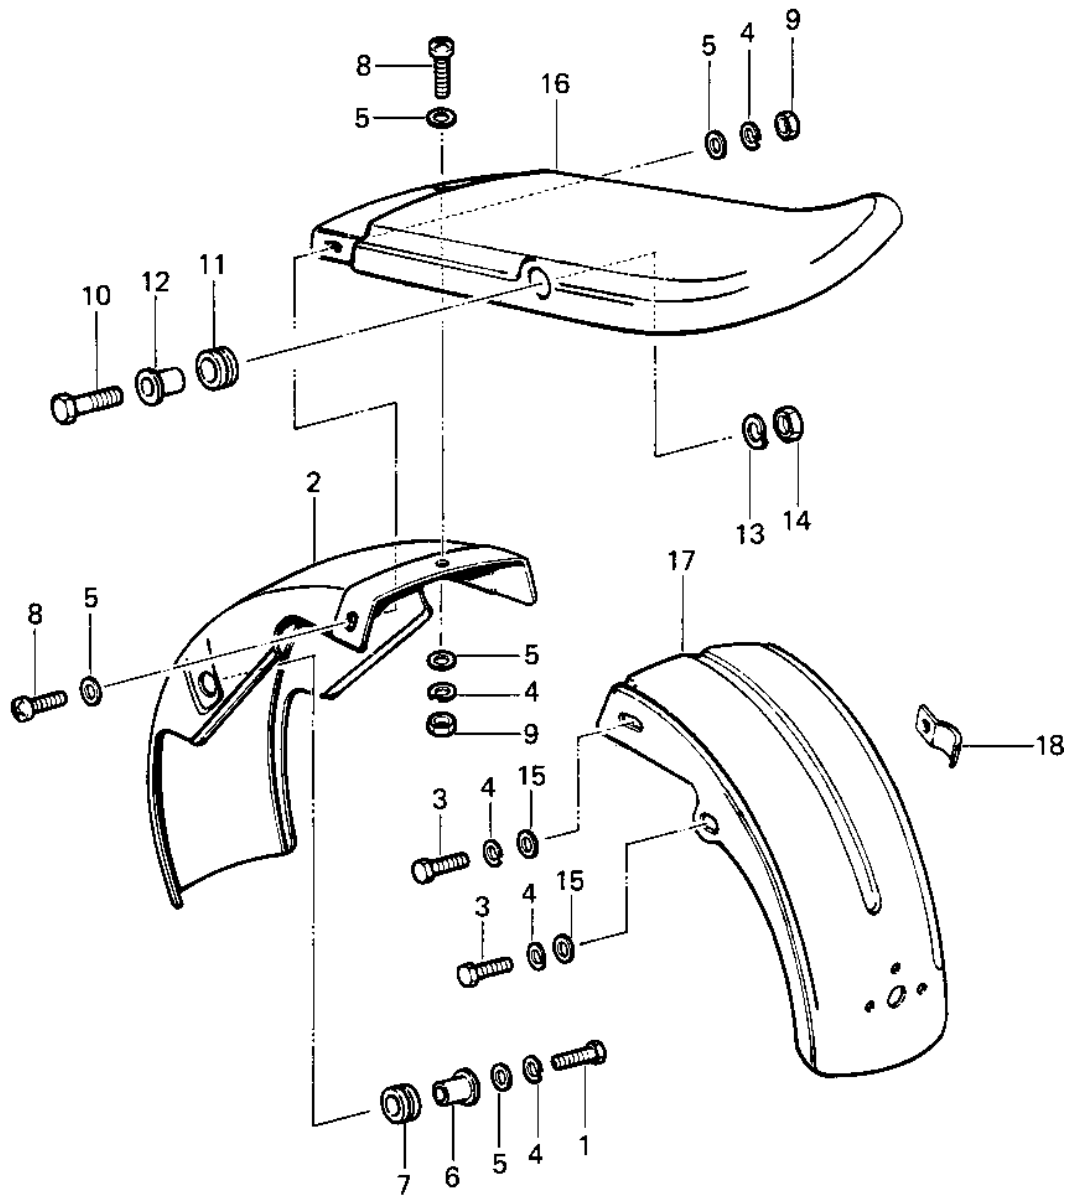

1976 KE100 PARTS DIAGRAM

REAR FENDER

1976 KE100 PARTS LIST

REAR FENDER

ITEM NAME	PART NUMBER	QUANTITY
BOLT-UPSET,6X16 (Ref # 1)	112G0616	2
FENDER-RR (Ref # 2)	35022-064	1
BOLT-UPSET 6X14 (Ref # 3)	112B0614	4
WASHER SPRING 6MM (Ref # 4)	461F0600	10
WASHER 6.5X20X1.6T (Ref # 5)	92022-125	7
COLLAR (Ref # 6)	92027-103	2
DAMPER RUBBER (Ref # 7)	92075-105	2
SCREW PAN HEAD 6X14 (Ref # 8)	220B0614	3
NUT 6MM (Ref # 9)	312B0600	3
BOLT-HEX HEAD,10X46 (Ref # 10)	92007-029	2
DAMPER RUBBER (Ref # 11)	92075-104	2
COLLAR (Ref # 12)	92027-147	2
WASHER SPRING 10MM (Ref # 13)	461F1000	2
NUT,10MM (Ref # 14)	314B1000	2
WASHER PLAIN 6MM (Ref # 15)	411B0600	4
COVER,RR.FEND,C.BLUE (Ref # 16)	53043-009-4C	1
COVER,RR FEND,C.COPPR (Ref # 16)	53043-009-4D	1
COVER,RR FENDER,GRAY (Ref # 16)	53043-009-6Y	1
COVER,RR FENDER WHITE (Ref # 16)	53043-009-6V	1
COVER,RR FEN,S.GREEN (Ref # 16)	53043-009-6P	1
COVER,RR FEN,S.YELLOW (Ref # 16)	53043-009-6R	1
COVER,REAR FENDER GRN (Canada) (Ref # 16)	53043-009-6J	1
COVER,REAR FENDER,RED (Ref # 16)	53043-009-6L	1
COVER,REAR FENDER,BLU (Ref # 16)	53043-009-6K	1
FENDER-RR (Ref # 17)	35022-065	1
CLAMP CABLE (Ref # 18)	92037-020	1