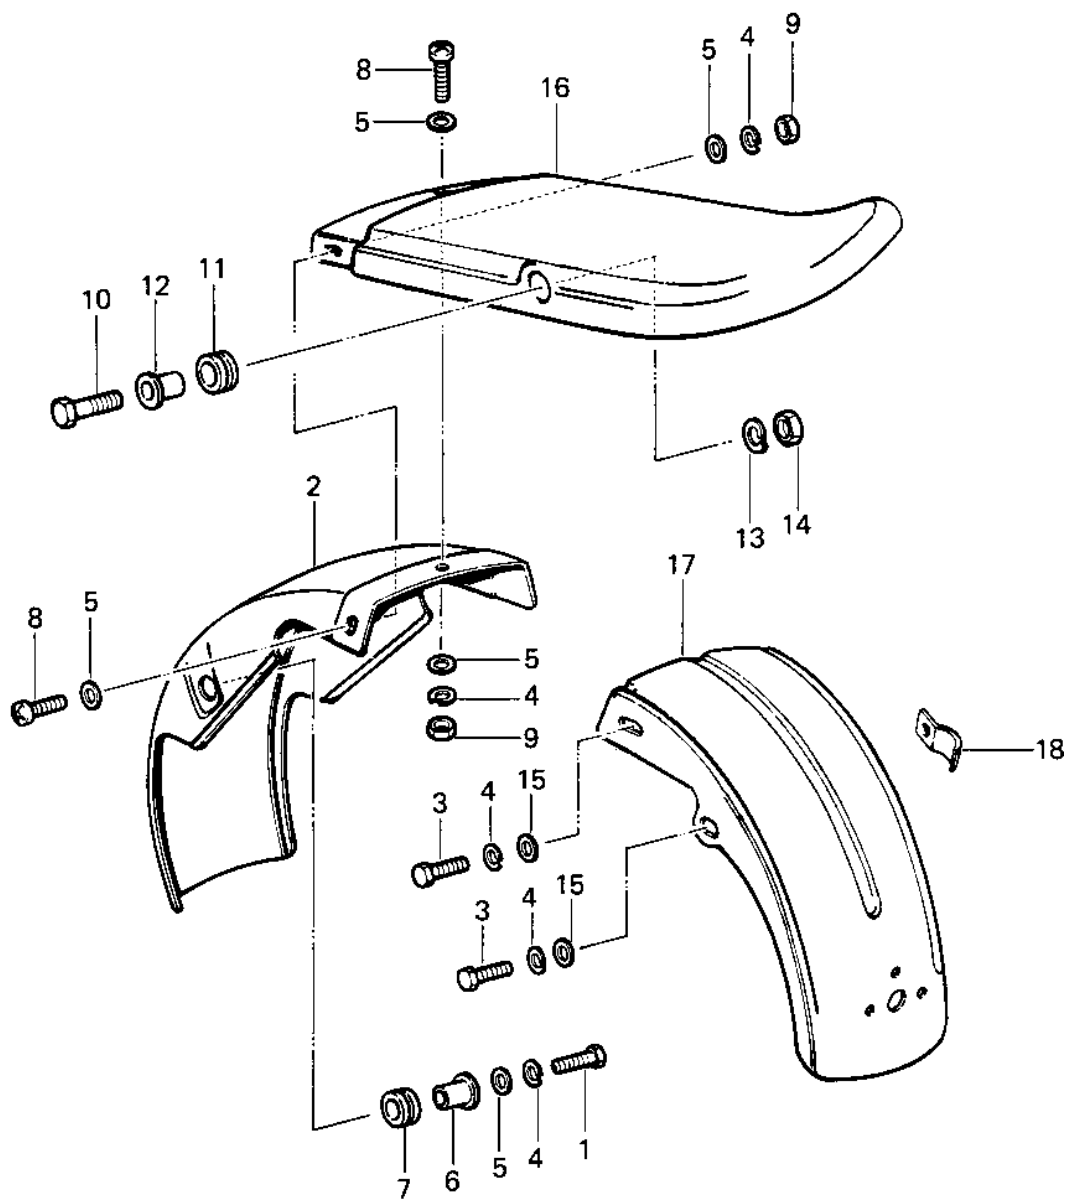

## 1976 KE100 PARTS DIAGRAM

REAR FENDER

## 1976 KE100 PARTS LIST

### REAR FENDER

ITEM NAME	PART NUMBER	QUANTITY
BOLT-UPSET,6X16 (Ref # 1)	112G0616	1
FENDER-RR (Ref # 2)	35022-064	1
BOLT-UPSET 6X14 (Ref # 3)	112B0614	1
WASHER SPRING 6MM (Ref # 4)	461F0600	1
WASHER 6.5X20X1.6T (Ref # 5)	92022-125	1
COLLAR (Ref # 6)	92027-103	1
DAMPER RUBBER (Ref # 7)	92075-105	1
SCREW PAN HEAD 6X14 (Ref # 8)	220B0614	1
NUT 6MM (Ref # 9)	312B0600	1
BOLT-HEX HEAD,10X46 (Ref # 10)	92007-029	1
DAMPER RUBBER (Ref # 11)	92075-104	1
COLLAR (Ref # 12)	92027-147	1
WASHER SPRING 10MM (Ref # 13)	461F1000	1
NUT,10MM (Ref # 14)	314B1000	1
WASHER PLAIN 6MM (Ref # 15)	411B0600	1
COVER,RR.FEND,C.BLUE (Ref # 16)	53043-009-4C	1
COVER,RR FEND,C.COPPR (Ref # 16)	53043-009-4D	1
COVER,RR FENDER,GRAY (Ref # 16)	53043-009-6Y	1
COVER,RR FENDER WHITE (Ref # 16)	53043-009-6V	1
COVER,RR FEN,S.GREEN (Ref # 16)	53043-009-6P	1
COVER,RR FEN,S.YELLOW (Ref # 16)	53043-009-6R	1
COVER,REAR FENDER GRN (Canada) (Ref # 16)	53043-009-6J	1
COVER,REAR FENDER,RED (Ref # 16)	53043-009-6L	1
COVER,REAR FENDER,BLU (Ref # 16)	53043-009-6K	1
FENDER-RR (Ref # 17)	35022-065	1
CLAMP CABLE (Ref # 18)	92037-020	1