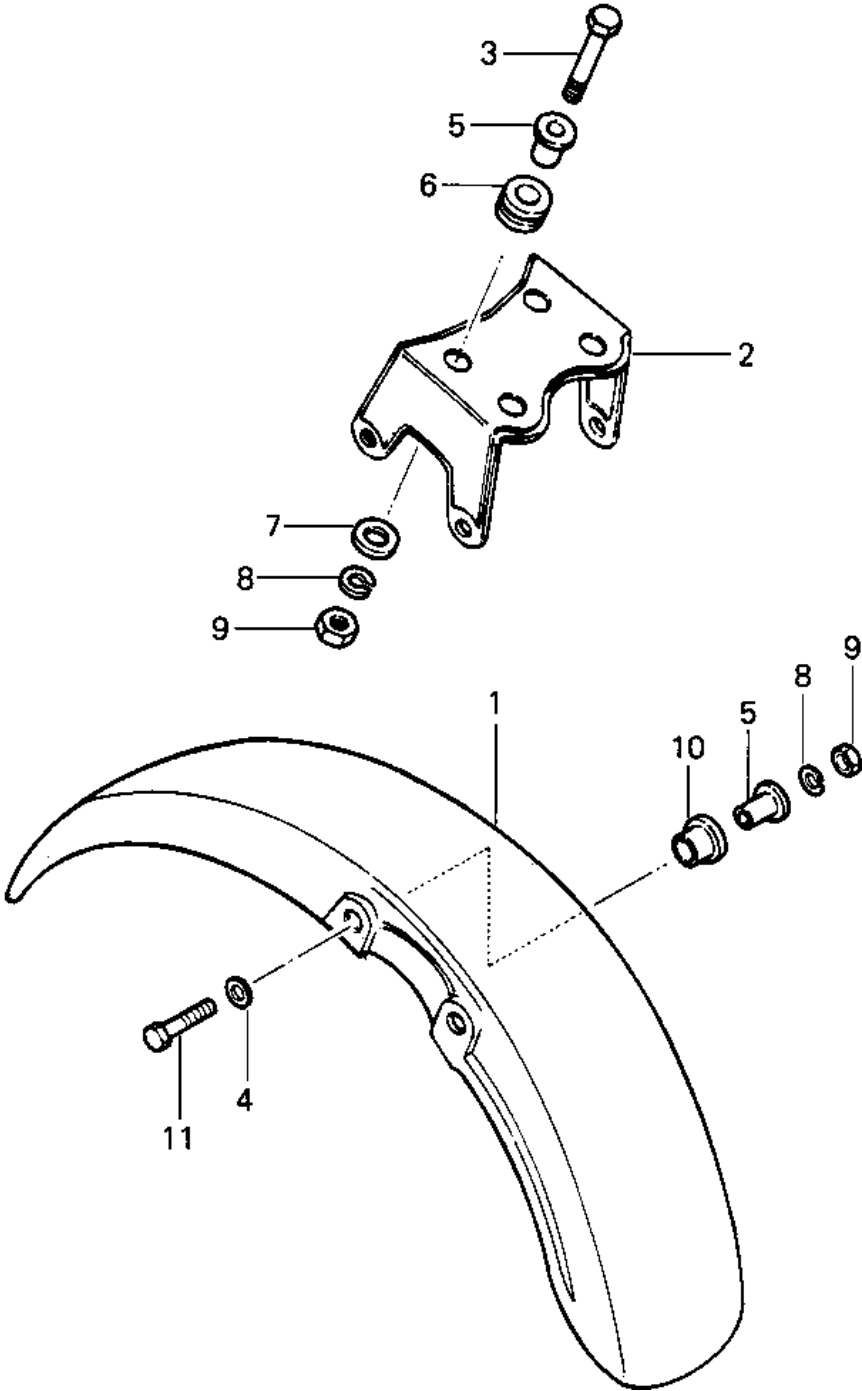

1977 KE100 PARTS DIAGRAM

FRONT FENDER

1977 KE100 PARTS LIST

FRONT FENDER

ITEM NAME	PART NUMBER	QUANTITY
FENDER-FR,C.BLUE (Ref # 1)	35004-082-4C	1
FENDER-FR,C.COPPER (Ref # 1)	35004-082-4D	1
FENDER-FR,GRAY (Ref # 1)	35004-082-6Y	1
FENDER-FR,WHITE (Ref # 1)	35004-082-6V	1
FENDER-FR,S.GREEN (Ref # 1)	35004-082-6P	1
FENDER-FR,S.YELLOW (Ref # 1)	35004-082-6R	1
FENDER,FRONT,B.GREEN (Canada) (Ref # 1)	35004-082-6J	1
FENDER-FR,F.RED (Ref # 1)	35004-082-6L	1
FENDER-FR,B.BLUE (Ref # 1)	35004-082-6K	1
BRACKET-FRONT FENDER (Ref # 2)	35012-018	1
BOLT-UPSET (Ref # 3)	112G0630	1
WASHER PLAIN (Ref # 4)	92022-024	2
COLLAR (Ref # 5)	92027-153	1
DAMPER RUBBER (Ref # 6)	92075-051	1
WASHER 6.5X20X1.6T (Ref # 7)	92022-125	1
WASHER SPRING 6MM (Ref # 8)	461F0600	1
NUT 6MM (Ref # 9)	311B0600	1
DAMPER RUBBER (Ref # 10)	92075-103	1
BOLT HEX HEAD 6X18 (Ref # 11)	110N0618	1