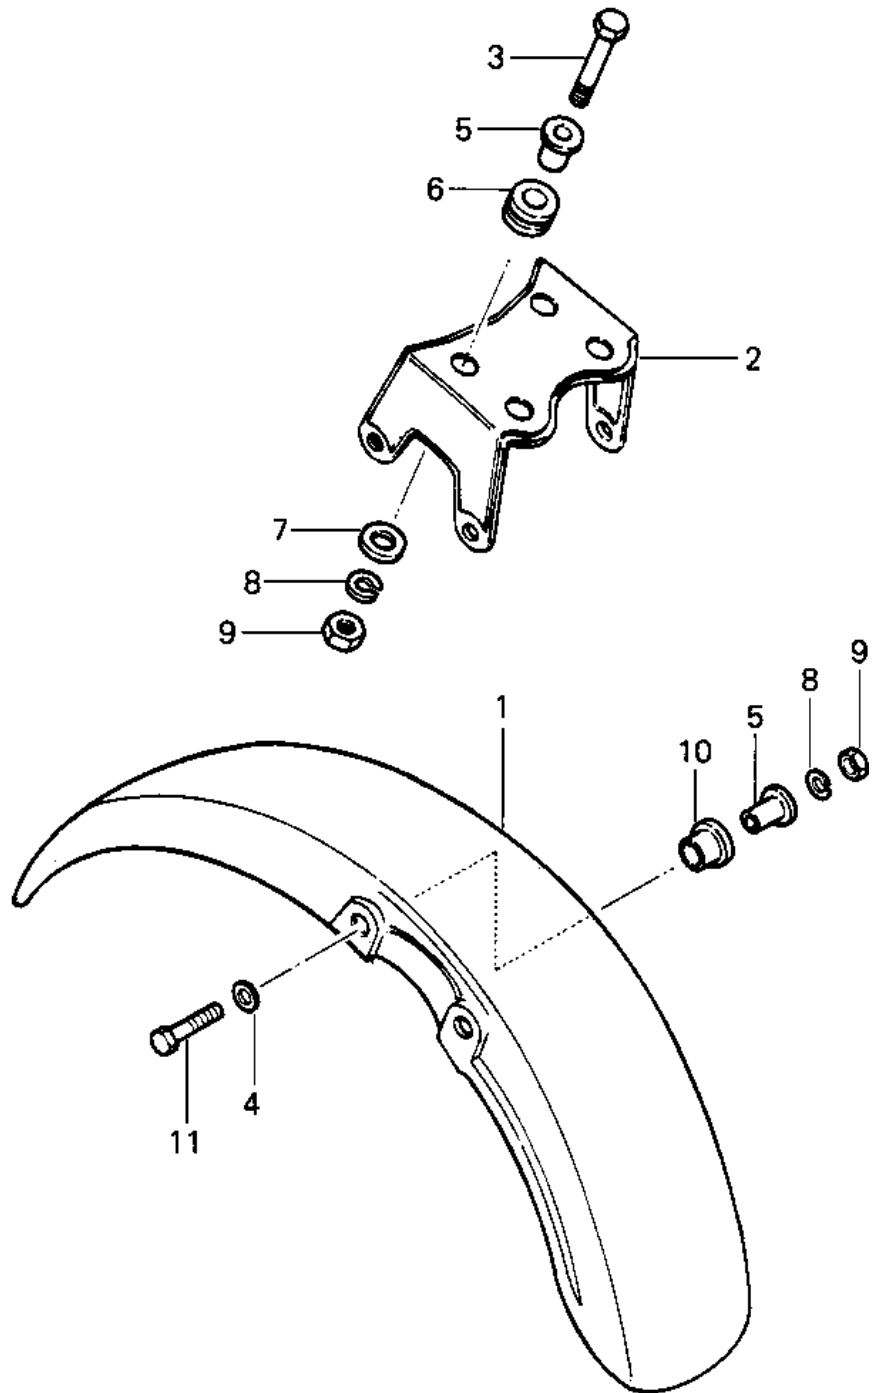

# 1976 KE100 PARTS DIAGRAM

FRONT FENDER

# 1976 KE100 PARTS LIST

## FRONT FENDER

ITEM NAME	PART NUMBER	QUANTITY
FENDER-FR,C.BLUE (Ref # 1)	35004-082-4C	1
FENDER-FR,C.COPPER (Ref # 1)	35004-082-4D	1
FENDER-FR,GRAY (Ref # 1)	35004-082-6Y	1
FENDER-FR,WHITE (Ref # 1)	35004-082-6V	1
FENDER-FR,S.GREEN (Ref # 1)	35004-082-6P	1
FENDER-FR,S.YELLOW (Ref # 1)	35004-082-6R	1
FENDER,FRONT,B.GREEN (Canada) (Ref # 1)	35004-082-6J	1
FENDER-FR,F.RED (Ref # 1)	35004-082-6L	1
FENDER-FR,B.BLUE (Ref # 1)	35004-082-6K	1
BRACKET-FRONT FENDER (Ref # 2)	35012-018	1
BOLT-UPSET (Ref # 3)	112G0630	4
WASHER PLAIN (Ref # 4)	92022-024	4
WASHER PLAIN (Ref # 4)	92022-024	4
COLLAR (Ref # 5)	92027-153	8
DAMPER RUBBER (Ref # 6)	92075-051	4
WASHER 6.5X20X1.6T (Ref # 7)	92022-125	4
WASHER SPRING 6MM (Ref # 8)	461F0600	8
NUT 6MM (Ref # 9)	311B0600	8
DAMPER RUBBER (Ref # 10)	92075-103	4
BOLT HEX HEAD 6X18 (Ref # 11)	110N0618	4