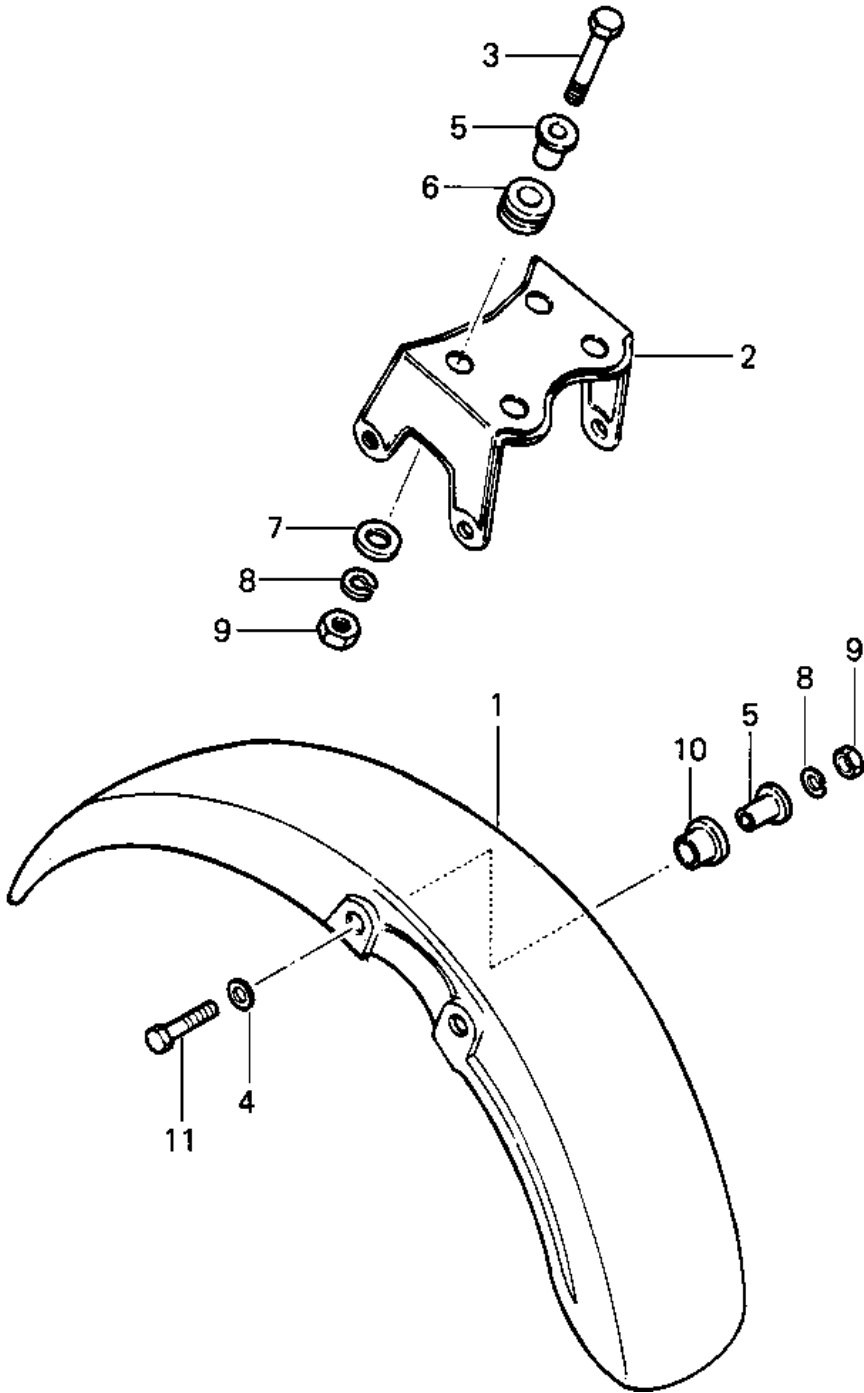

1976 KE100 PARTS DIAGRAM

FRONT FENDER

1976 KE100 PARTS LIST

FRONT FENDER

ITEM NAME	PART NUMBER	QUANTITY
FENDER-FR,C.BLUE (Ref # 1)	35004-082-4C	1
FENDER-FR,C.COPPER (Ref # 1)	35004-082-4D	1
FENDER-FR,GRAY (Ref # 1)	35004-082-6Y	1
FENDER-FR,WHITE (Ref # 1)	35004-082-6V	1
FENDER-FR,S.GREEN (Ref # 1)	35004-082-6P	1
FENDER-FR,S.YELLOW (Ref # 1)	35004-082-6R	1
FENDER,FRONT,B.GREEN (Canada) (Ref # 1)	35004-082-6J	1
FENDER-FR,F.RED (Ref # 1)	35004-082-6L	1
FENDER-FR,B.BLUE (Ref # 1)	35004-082-6K	1
BRACKET-FRONT FENDER (Ref # 2)	35012-018	1
BOLT-UPSET (Ref # 3)	112G0630	1
WASHER PLAIN (Ref # 4)	92022-024	2
COLLAR (Ref # 5)	92027-153	1
DAMPER RUBBER (Ref # 6)	92075-051	1
WASHER 6.5X20X1.6T (Ref # 7)	92022-125	1
WASHER SPRING 6MM (Ref # 8)	461F0600	1
NUT 6MM (Ref # 9)	311B0600	1
DAMPER RUBBER (Ref # 10)	92075-103	1
BOLT HEX HEAD 6X18 (Ref # 11)	110N0618	1