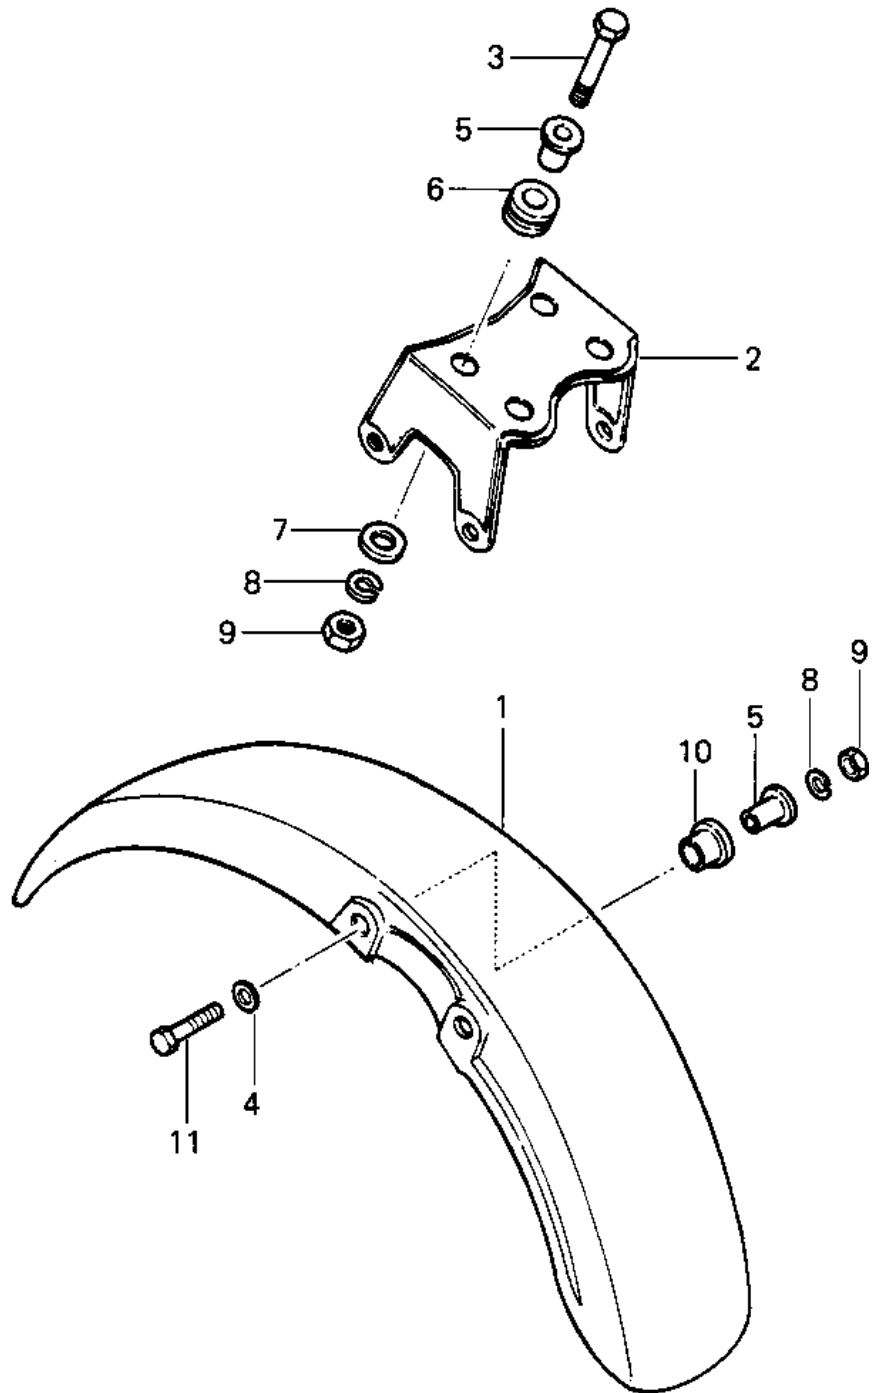

1981 KE100 PARTS DIAGRAM

FRONT FENDER

1981 KE100 PARTS LIST

FRONT FENDER

ITEM NAME	PART NUMBER	QUANTITY
FENDER-FR,C.BLUE (Ref # 1)	35004-082-4C	1
FENDER-FR,C.COPPER (Ref # 1)	35004-082-4D	1
FENDER-FR,GRAY (Ref # 1)	35004-082-6Y	1
FENDER-FR,WHITE (Ref # 1)	35004-082-6V	1
FENDER-FR,S.GREEN (Ref # 1)	35004-082-6P	1
FENDER-FR,S.YELLOW (Ref # 1)	35004-082-6R	1
FENDER,FRONT,B.GREEN (Canada) (Ref # 1)	35004-082-6J	1
FENDER-FR,F.RED (Ref # 1)	35004-082-6L	1
FENDER-FR,B.BLUE (Ref # 1)	35004-082-6K	1
BRACKET-FRONT FENDER (Ref # 2)	35012-018	1
BOLT-UPSET (Ref # 3)	112G0630	4
WASHER PLAIN (Ref # 4)	92022-024	4
WASHER PLAIN (Ref # 4)	92022-024	4
COLLAR (Ref # 5)	92027-153	8
DAMPER RUBBER (Ref # 6)	92075-051	4
WASHER 6.5X20X1.6T (Ref # 7)	92022-125	4
WASHER SPRING 6MM (Ref # 8)	461F0600	8
NUT 6MM (Ref # 9)	311B0600	8
DAMPER RUBBER (Ref # 10)	92075-103	4
BOLT HEX HEAD 6X18 (Ref # 11)	110N0618	4