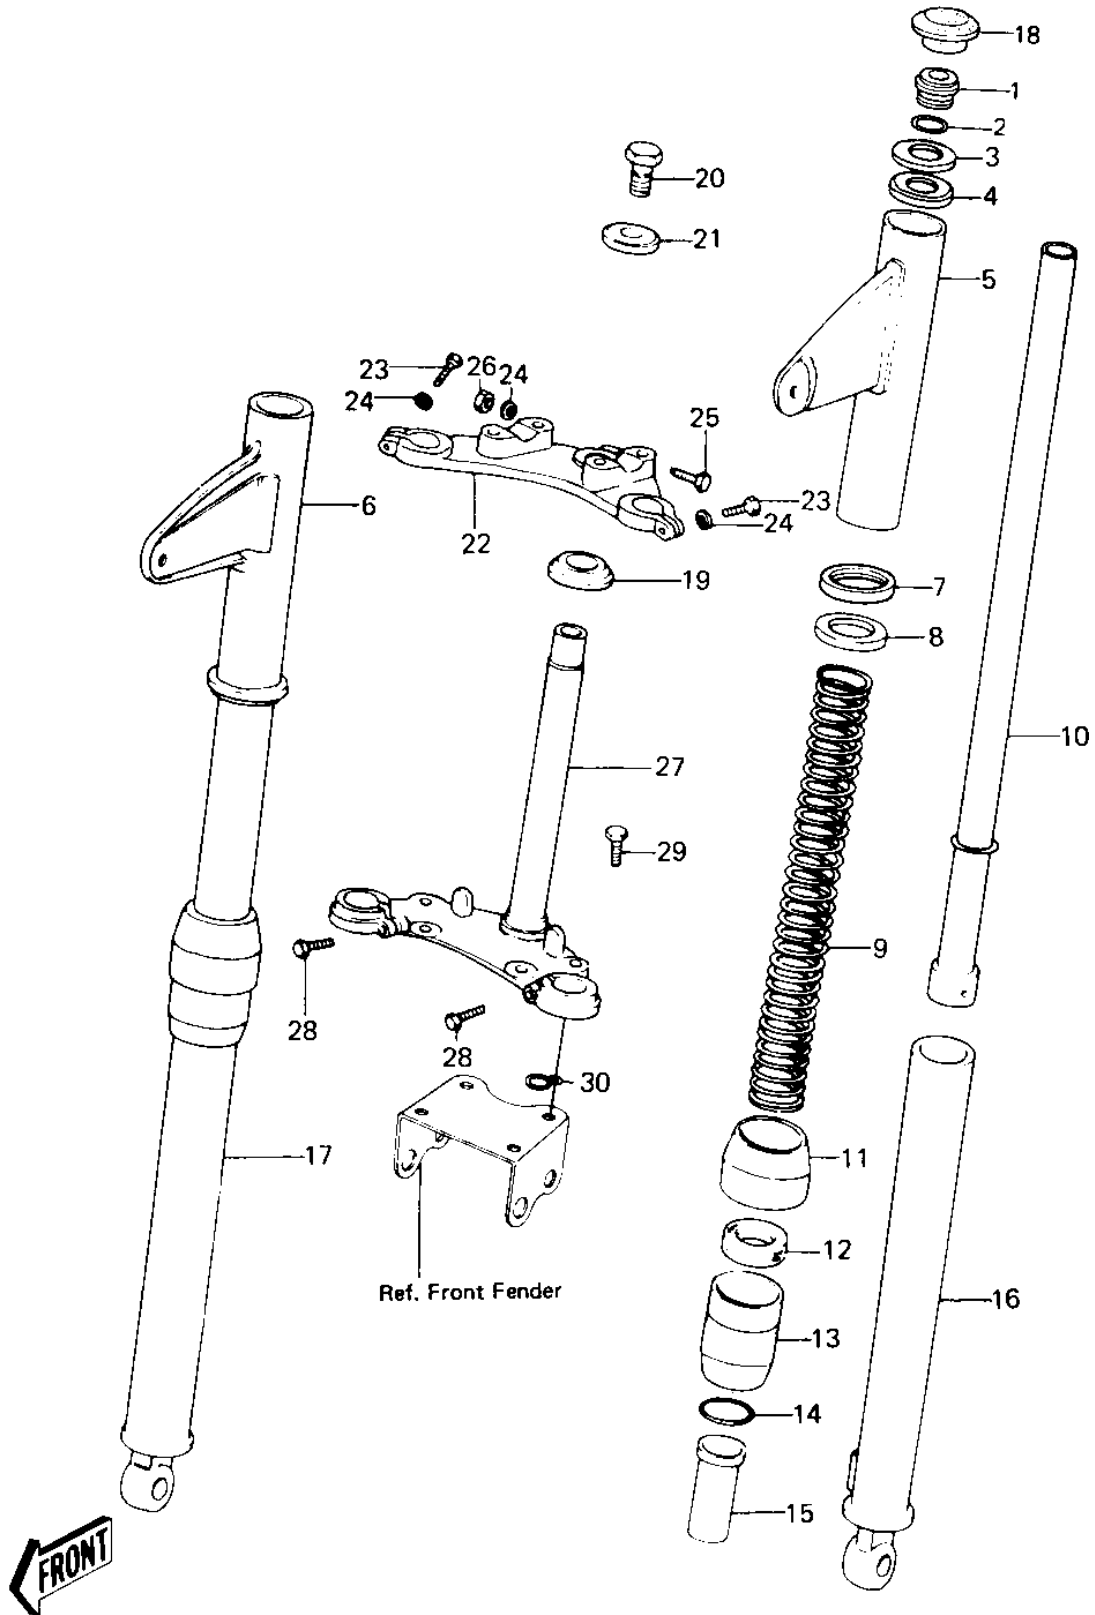

1976 KE100 PARTS DIAGRAM

FRONT FORK (KE100-A9/A10)

1976 KE100 PARTS LIST

FRONT FORK (KE100-A9/A10)

ITEM NAME	PART NUMBER	QUANTITY
FORK-FRONT (Ref # 1~28)	44001-1159	1
GUIDE,SPRING (Ref # 1)	11012-1126	1
"O" RING (Ref # 2)	92055-1087	1
GASKET-FORK COVER (Ref # 3)	44045-037	1
WASHER-FORK COVER (Ref # 4)	44043-046	1
COVER,L.H FORK,F.BLK (Ref # 5)	44033-078-21	1
COVER,R.H FORK,F.BLK (Ref # 6)	44034-078-21	1
CAP,FORK COVER,LOWER (Ref # 7)	92022-1197	1
GASKET FORK COVER (Ref # 8)	44045-012	1
SPRING,FORK (Ref # 9)	44026-1057	1
TUBE,FORK INNER (Ref # 10)	39093-1026	1
DUST SHIELD FORK (Ref # 11)	44010-006	1
OIL SEAL (Ref # 12)	92049-1049	1
NUT FORK OUTER TUBE (Ref # 13)	44007-007	1
'O' RING OUTER TUBE (Ref # 14)	44046-012	1
GUIDE-FORK INNER TUBE (Ref # 15)	44015-013	1
TUBE,L.H.FORK OUTER (Ref # 16)	39093-1025	1
TUBE,R.H.FORK OUTER (Ref # 17)	39093-1024	1
CAP,FORK (Ref # 18)	11012-1127	1
CONE LOWER BEARING (Ref # 19)	92047-004	1
BOLT STRNG STEM HEAD (Ref # 20)	44041-007	1
WASHER STRNG STEM HD (Ref # 21)	44043-016	1
HEAD-STEERING STEM (Ref # 22)	44039-047	1
BOLT (Ref # 23)	114G0836	1
WASHER SPRING 8MM (Ref # 24)	461F0800	1
BOLT HEX HEAD 8X50 (Ref # 25)	114G0850	1
NUT,8M/M (Ref # 26)	317B0800	1
STEM-STEERING (Ref # 27)	44037-052	1
BOLT PINCH (Ref # 28)	44041-010	1

1976 KE100 PARTS LIST

FRONT FORK (KE100-A9/A10)

ITEM NAME	PART NUMBER	QUANTITY
BOLT,6X10 (Ref # 29)	112G0610	1
CLAMP-CABLE (Ref # 30)	92037-046	1