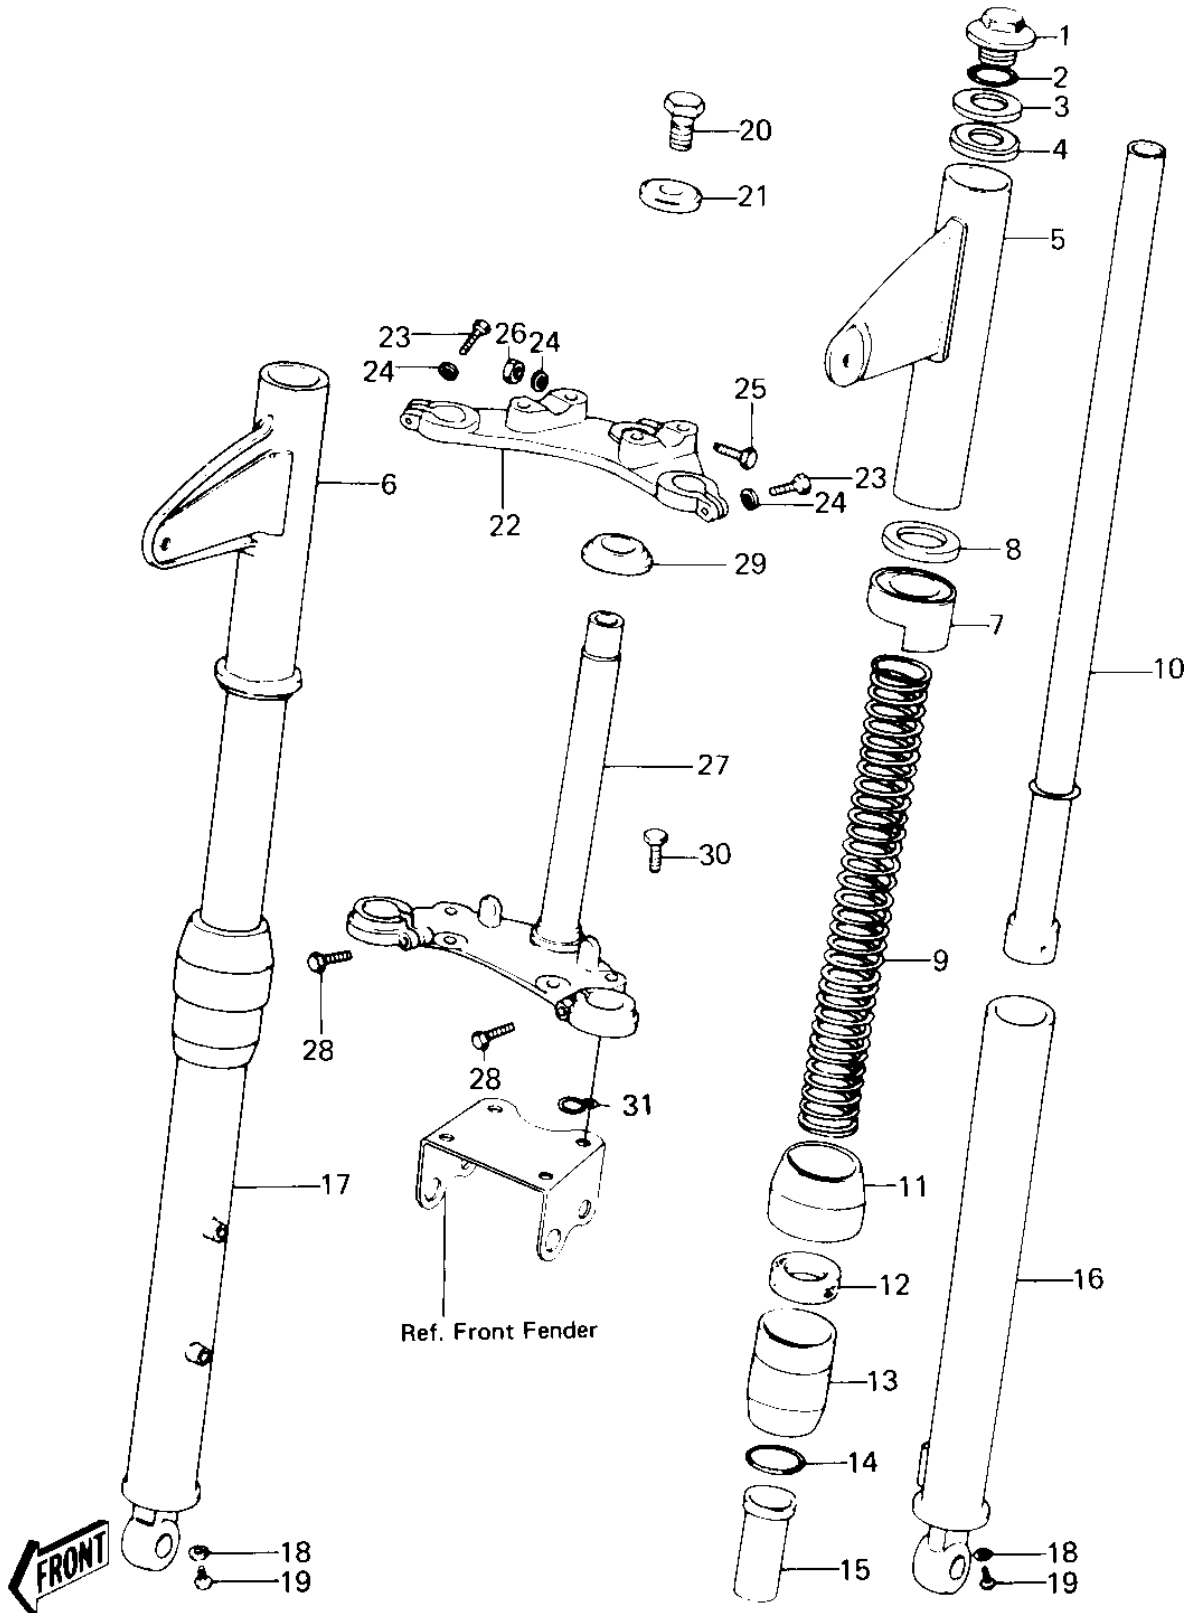

1977 KE100 PARTS DIAGRAM

FRONT FORK (KE100-A5/A6/A7/A8)

1977 KE100 PARTS LIST

FRONT FORK (KE100-A5/A6/A7/A8)

ITEM NAME	PART NUMBER	QUANTITY
FORK-FRONT,F.BLACK (Ref # 1~28)	44001-179-21	1
BOLT-FORK TOP (Ref # 1)	44041-036	1
'O' RING INNER TUBE (Ref # 2)	44046-014	2
GASKET-FORK COVER (Ref # 3)	44045-037	1
WASHER-FORK COVER (Ref # 4)	44043-046	1
COVER,L.H FORK,F.BLK (Ref # 5)	44033-078-21	1
COVER,R.H FORK,F.BLK (Ref # 6)	44034-078-21	1
GUIDE-FORK COVER (Ref # 7)	44030-010	1
GASKET FORK COVER (Ref # 8)	44045-012	1
SPRING-FORK (Ref # 9)	44026-040	1
TUBE-FORK INNER (Ref # 10)	44013-034	1
DUST SHIELD FORK (Ref # 11)	44010-006	1
OIL SEAL (Ref # 12)	92049-1049	2
NUT FORK OUTER TUBE (Ref # 13)	44007-007	1
'O' RING OUTER TUBE (Ref # 14)	44046-012	1
GUIDE-FORK INNER TUBE (Ref # 15)	44015-013	1
TUBE,LH,FORK OUTER (Ref # 16)	44005-043	1
TUBE,RH,FORK OUTER (Ref # 17)	44006-041	1
GASKET FORK DRAIN PLG (Ref # 18)	44045-002	1
SCREW PAN HEAD 4X6 (Ref # 19)	220B0406	1
BOLT STRNG STEM HEAD (Ref # 20)	44041-007	1
WASHER STRNG STEM HD (Ref # 21)	44043-016	1
HEAD-STEERING STEM (Ref # 22)	44039-047	1
BOLT-STEERING STEM (Ref # 23)	44041-043	1
WASHER SPRING 8MM (Ref # 24)	461F0800	1
BOLT-STEERING STEM HD (Ref # 25)	44041-042	1
NUT,LOCK,8MM (Ref # 26)	92017-013	1
STEM-STEERING (Ref # 27)	44037-052	1
BOLT, PINCH, 10MM (Ref # 28)	44041-010	1

1977 KE100 PARTS LIST

FRONT FORK (KE100-A5/A6/A7/A8)

ITEM NAME	PART NUMBER	QUANTITY
CONE LOWER BEARING (Ref # 29)	92047-004	1
BOLT,6X10 (Ref # 30)	112G0610	1
CLAMP-CABLE (Ref # 31)	92037-046	1