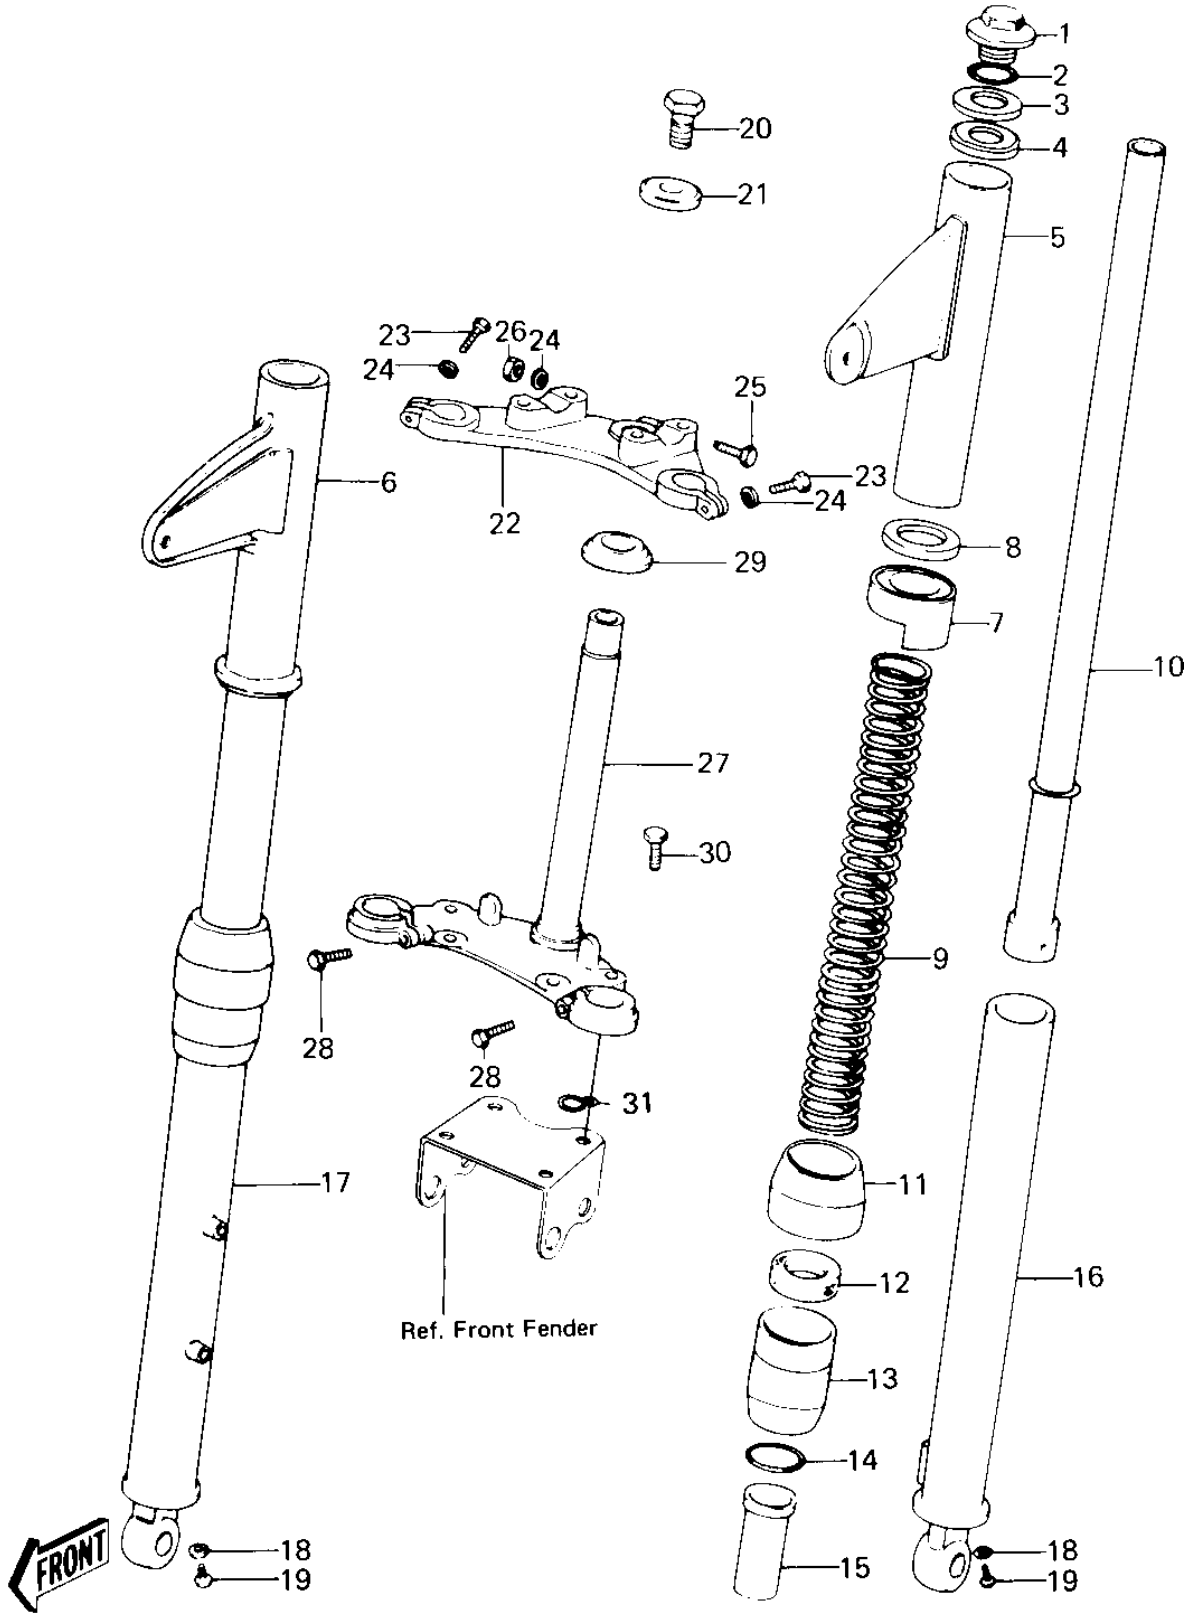

# 1976 KE100 PARTS DIAGRAM

FRONT FORK (KE100-A5/A6/A7/A8)

# 1976 KE100 PARTS LIST

FRONT FORK (KE100-A5/A6/A7/A8)

ITEM NAME	PART NUMBER	QUANTITY
FORK-FRONT,F.BLACK (Ref # 1~28)	44001-179-21	1
BOLT-FORK TOP (Ref # 1)	44041-036	2
'O' RING INNER TUBE (Ref # 2)	44046-014	2
'O' RING INNER TUBE (Ref # 2)	44046-014	2
GASKET-FORK COVER (Ref # 3)	44045-037	2
WASHER-FORK COVER (Ref # 4)	44043-046	2
COVER,L.H FORK,F.BLK (Ref # 5)	44033-078-21	1
COVER,R.H FORK,F.BLK (Ref # 6)	44034-078-21	1
GUIDE-FORK COVER (Ref # 7)	44030-010	2
GASKET FORK COVER (Ref # 8)	44045-012	2
SPRING-FORK (Ref # 9)	44026-040	2
TUBE-FORK INNER (Ref # 10)	44013-034	2
DUST SHIELD FORK (Ref # 11)	44010-006	2
OIL SEAL (Ref # 12)	92049-1049	2
OIL SEAL (Ref # 12)	92049-1049	2
NUT FORK OUTER TUBE (Ref # 13)	44007-007	2
'O' RING OUTER TUBE (Ref # 14)	44046-012	2
GUIDE-FORK INNER TUBE (Ref # 15)	44015-013	2
TUBE,LH,FORK OUTER (Ref # 16)	44005-043	1
TUBE,RH,FORK OUTER (Ref # 17)	44006-041	1
GASKET FORK DRAIN PLG (Ref # 18)	44045-002	2
SCREW PAN HEAD 4X6 (Ref # 19)	220B0406	2
BOLT STRNG STEM HEAD (Ref # 20)	44041-007	1
WASHER STRNG STEM HD (Ref # 21)	44043-016	1
HEAD-STEERING STEM (Ref # 22)	44039-047	1
BOLT-STEERING STEM (Ref # 23)	44041-043	2
WASHER SPRING 8MM (Ref # 24)	461F0800	3
BOLT-STEERING STEM HD (Ref # 25)	44041-042	1
NUT,LOCK,8MM (Ref # 26)	92017-013	1

# 1976 KE100 PARTS LIST

FRONT FORK (KE100-A5/A6/A7/A8)

ITEM NAME	PART NUMBER	QUANTITY
STEM-STEERING (Ref # 27)	44037-052	1
BOLT, PINCH, 10MM (Ref # 28)	44041-010	2
CONE LOWER BEARING (Ref # 29)	92047-004	1
BOLT,6X10 (Ref # 30)	112G0610	1
CLAMP-CABLE (Ref # 31)	92037-046	1