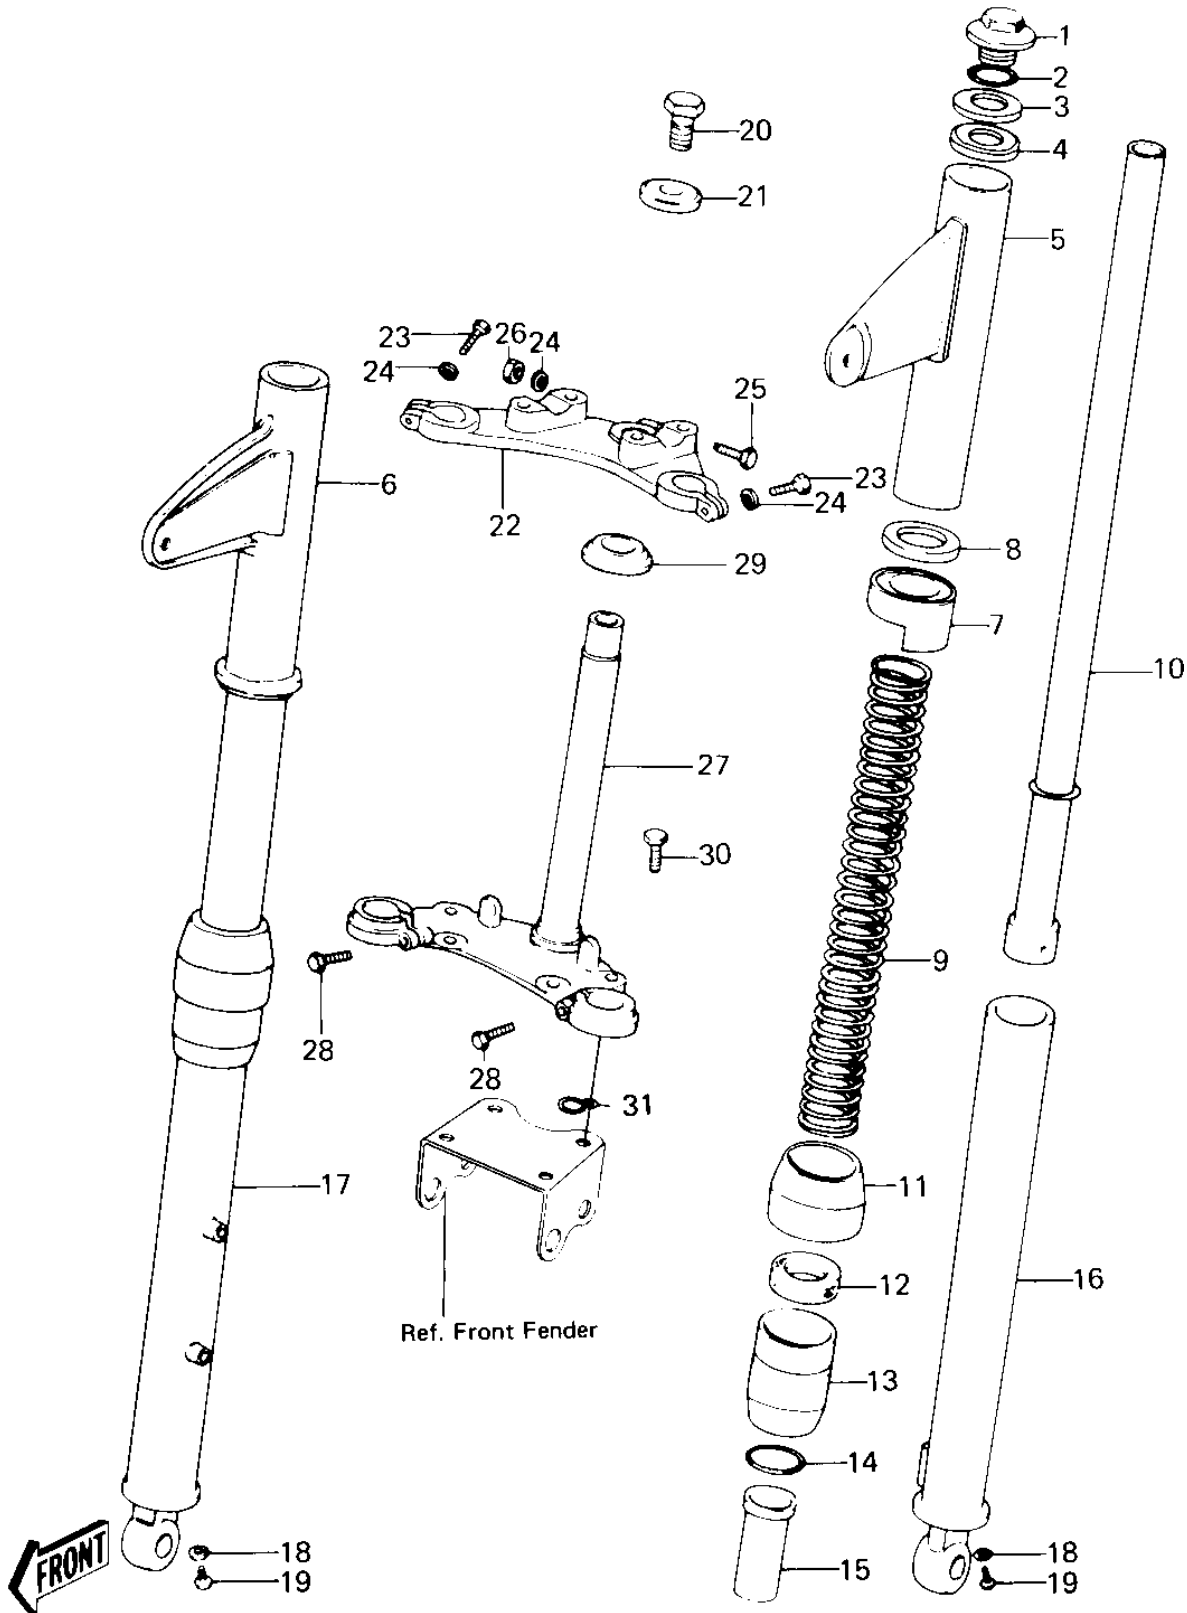

## 1976 KE100 PARTS DIAGRAM

FRONT FORK (KE100-A5/A6/A7/A8)

## 1976 KE100 PARTS LIST

FRONT FORK (KE100-A5/A6/A7/A8)

ITEM NAME	PART NUMBER	QUANTITY
FORK-FRONT,F.BLACK (Ref # 1~28)	44001-179-21	1
BOLT-FORK TOP (Ref # 1)	44041-036	1
'O' RING INNER TUBE (Ref # 2)	44046-014	2
GASKET-FORK COVER (Ref # 3)	44045-037	1
WASHER-FORK COVER (Ref # 4)	44043-046	1
COVER,L.H FORK,F.BLK (Ref # 5)	44033-078-21	1
COVER,R.H FORK,F.BLK (Ref # 6)	44034-078-21	1
GUIDE-FORK COVER (Ref # 7)	44030-010	1
GASKET FORK COVER (Ref # 8)	44045-012	1
SPRING-FORK (Ref # 9)	44026-040	1
TUBE-FORK INNER (Ref # 10)	44013-034	1
DUST SHIELD FORK (Ref # 11)	44010-006	1
OIL SEAL (Ref # 12)	92049-1049	2
NUT FORK OUTER TUBE (Ref # 13)	44007-007	1
'O' RING OUTER TUBE (Ref # 14)	44046-012	1
GUIDE-FORK INNER TUBE (Ref # 15)	44015-013	1
TUBE,LH,FORK OUTER (Ref # 16)	44005-043	1
TUBE,RH,FORK OUTER (Ref # 17)	44006-041	1
GASKET FORK DRAIN PLG (Ref # 18)	44045-002	1
SCREW PAN HEAD 4X6 (Ref # 19)	220B0406	1
BOLT STRNG STEM HEAD (Ref # 20)	44041-007	1
WASHER STRNG STEM HD (Ref # 21)	44043-016	1
HEAD-STEERING STEM (Ref # 22)	44039-047	1
BOLT-STEERING STEM (Ref # 23)	44041-043	1
WASHER SPRING 8MM (Ref # 24)	461F0800	1
BOLT-STEERING STEM HD (Ref # 25)	44041-042	1
NUT,LOCK,8MM (Ref # 26)	92017-013	1
STEM-STEERING (Ref # 27)	44037-052	1
BOLT, PINCH, 10MM (Ref # 28)	44041-010	1

## 1976 KE100 PARTS LIST

FRONT FORK (KE100-A5/A6/A7/A8)

ITEM NAME	PART NUMBER	QUANTITY
CONE LOWER BEARING (Ref # 29)	92047-004	1
BOLT,6X10 (Ref # 30)	112G0610	1
CLAMP-CABLE (Ref # 31)	92037-046	1