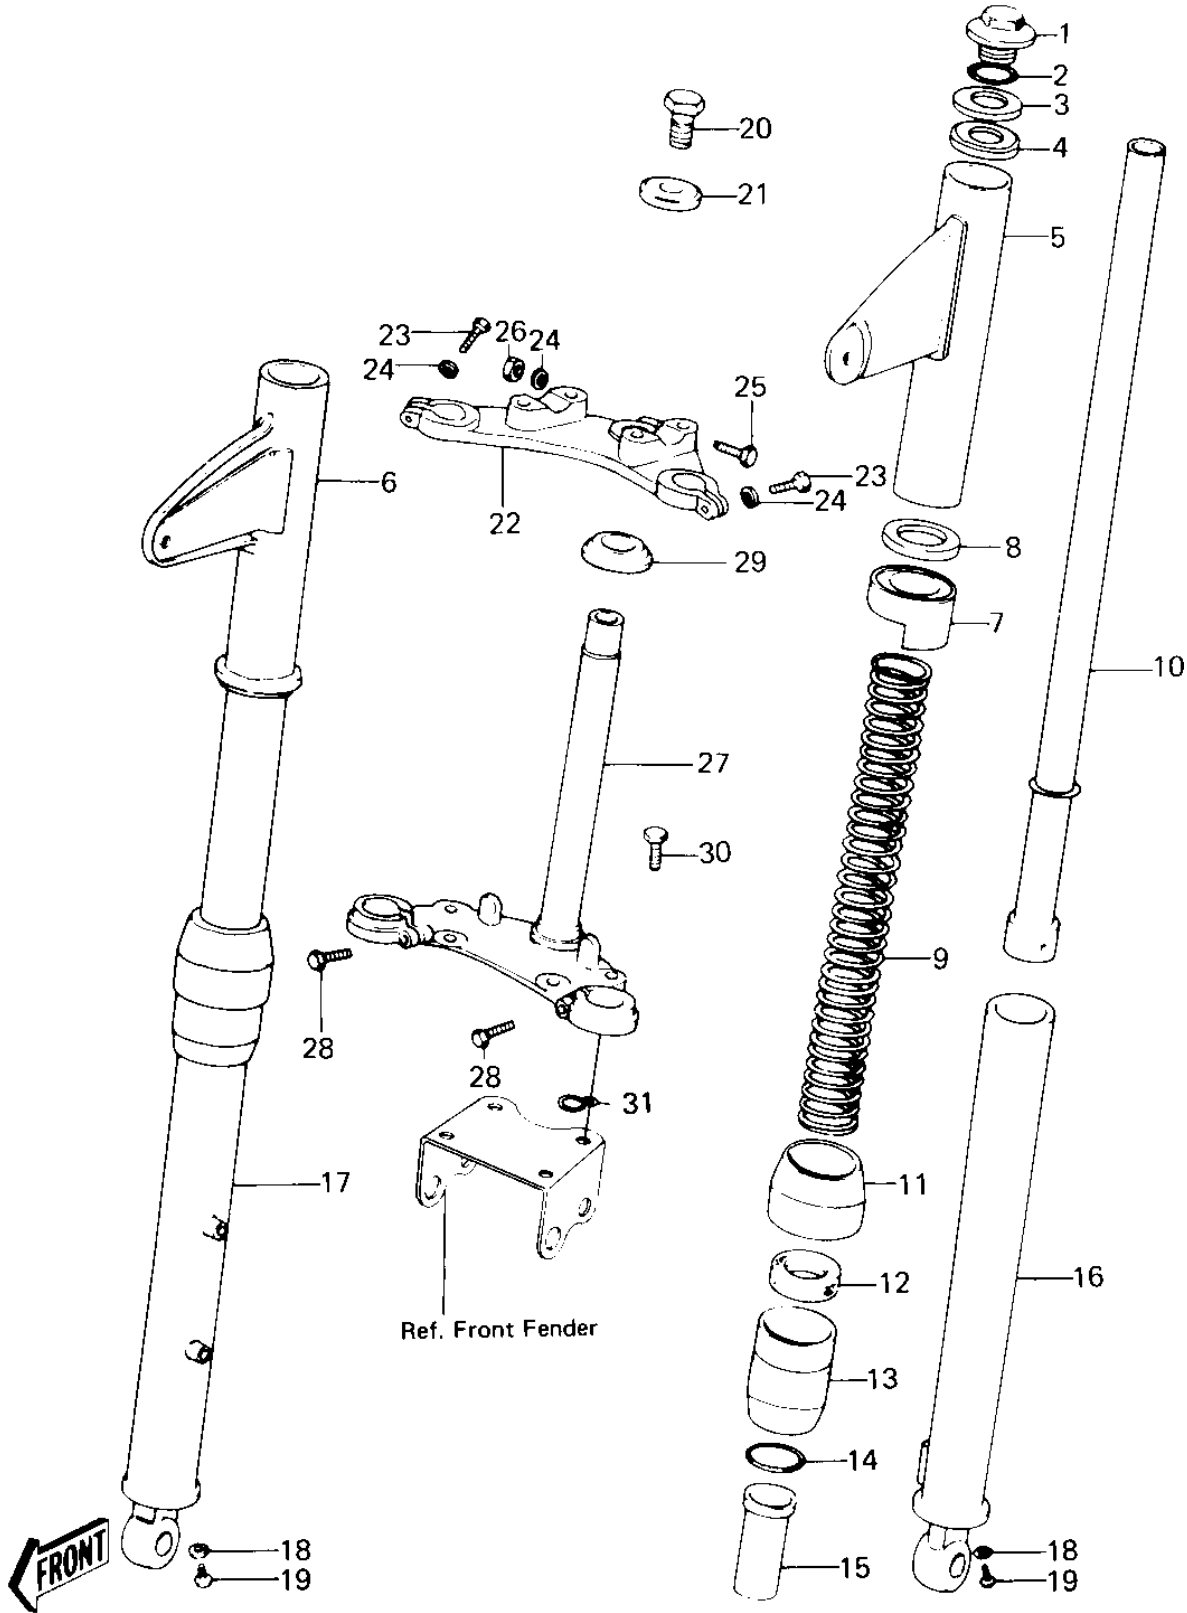

1976 KE100 PARTS DIAGRAM

FRONT FORK (KE100-A5/A6/A7/A8)

1976 KE100 PARTS LIST

FRONT FORK (KE100-A5/A6/A7/A8)

ITEM NAME	PART NUMBER	QUANTITY
FORK-FRONT,F.BLACK (Ref # 1~28)	44001-179-21	1
BOLT-FORK TOP (Ref # 1)	44041-036	2
'O' RING INNER TUBE (Ref # 2)	44046-014	2
'O' RING INNER TUBE (Ref # 2)	44046-014	2
GASKET-FORK COVER (Ref # 3)	44045-037	2
WASHER-FORK COVER (Ref # 4)	44043-046	2
COVER,L.H FORK,F.BLK (Ref # 5)	44033-078-21	1
COVER,R.H FORK,F.BLK (Ref # 6)	44034-078-21	1
GUIDE-FORK COVER (Ref # 7)	44030-010	2
GASKET FORK COVER (Ref # 8)	44045-012	2
SPRING-FORK (Ref # 9)	44026-040	2
TUBE-FORK INNER (Ref # 10)	44013-034	2
DUST SHIELD FORK (Ref # 11)	44010-006	2
OIL SEAL (Ref # 12)	92049-1049	2
OIL SEAL (Ref # 12)	92049-1049	2
NUT FORK OUTER TUBE (Ref # 13)	44007-007	2
'O' RING OUTER TUBE (Ref # 14)	44046-012	2
GUIDE-FORK INNER TUBE (Ref # 15)	44015-013	2
TUBE,LH,FORK OUTER (Ref # 16)	44005-043	1
TUBE,RH,FORK OUTER (Ref # 17)	44006-041	1
GASKET FORK DRAIN PLG (Ref # 18)	44045-002	2
SCREW PAN HEAD 4X6 (Ref # 19)	220B0406	2
BOLT STRNG STEM HEAD (Ref # 20)	44041-007	1
WASHER STRNG STEM HD (Ref # 21)	44043-016	1
HEAD-STEERING STEM (Ref # 22)	44039-047	1
BOLT-STEERING STEM (Ref # 23)	44041-043	2
WASHER SPRING 8MM (Ref # 24)	461F0800	3
BOLT-STEERING STEM HD (Ref # 25)	44041-042	1
NUT,LOCK,8MM (Ref # 26)	92017-013	1

1976 KE100 PARTS LIST

FRONT FORK (KE100-A5/A6/A7/A8)

ITEM NAME	PART NUMBER	QUANTITY
STEM-STEERING (Ref # 27)	44037-052	1
BOLT, PINCH, 10MM (Ref # 28)	44041-010	2
CONE LOWER BEARING (Ref # 29)	92047-004	1
BOLT,6X10 (Ref # 30)	112G0610	1
CLAMP-CABLE (Ref # 31)	92037-046	1