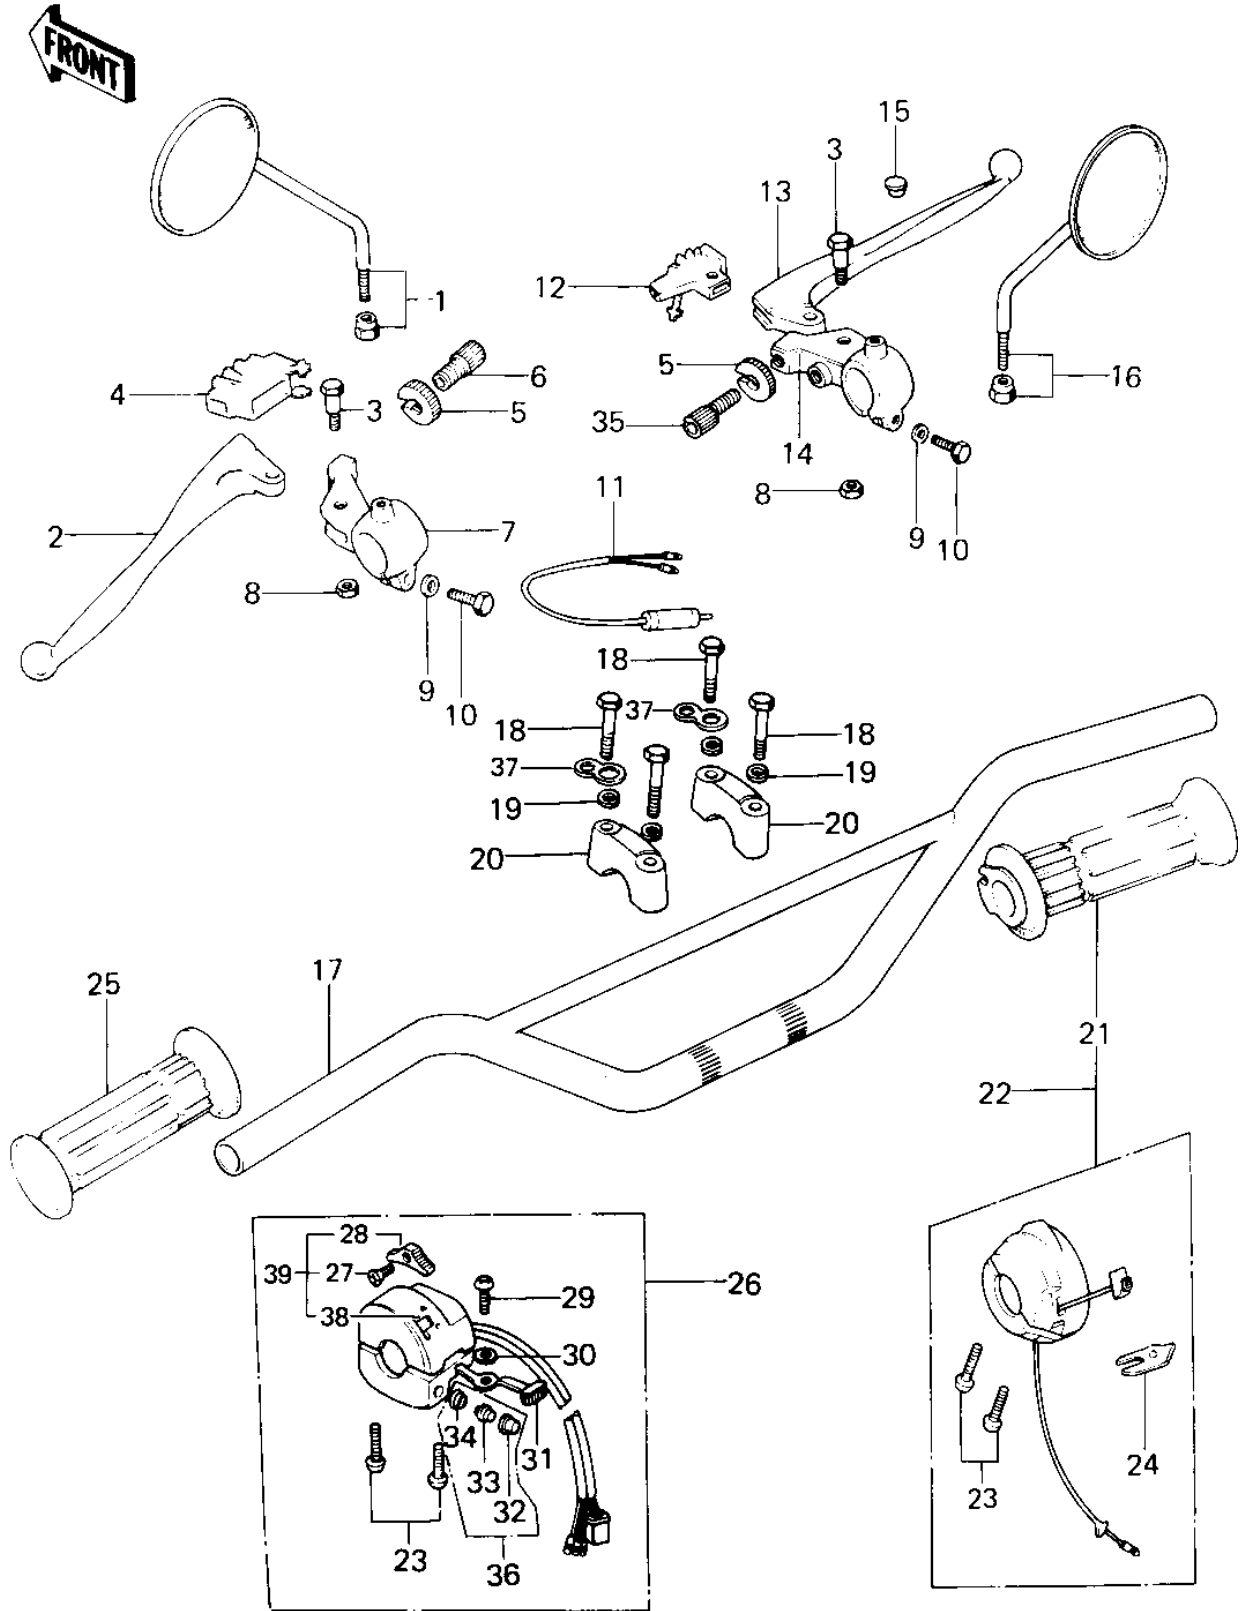

## 1976 KE100 PARTS DIAGRAM

HANDLEBAR

## 1976 KE100 PARTS LIST

### HANDLEBAR

ITEM NAME	PART NUMBER	QUANTITY
REAR VIEW MIRROR,L.H (Ref # 1)	56003-009	1
LEVER-CLUTCH (Ref # 2)	46092-015	1
BOLT,HEX HEAD,5X22 (Ref # 3)	92007-046	1
BOOTS,LEVER HOLDER (Ref # 4)	49006-1017	4
NUT-LOCK (Ref # 5)	46056-005	1
SCREW CABLE ADJUST (Ref # 6)	46055-003	2
HOLDER-CLUTCH LEV,BLK (Ref # 7)	46094-011-21	2
NUT-LOCK,5MM (Ref # 8)	92019-014	1
WASHER PLAIN 6MM (Ref # 9)	410B0600	1
BOLT HEX HEAD 6X25 (Ref # 10)	110N0625	1
SWITCH-FR. BRAKE LAMP (Ref # 11)	27021-004	1
LEVER FRONT BRAKE (Ref # 13)	46058-004	1
HOLDER-FR BRK LEV,BLK (Ref # 14)	46060-009-21	2
CAP-RR VIEW MIRROR (Ref # 15)	92102-009	1
PLUG,9.5X8 (Ref # 15)	92066-1077	1
REAR VIEW MIRROR,R.H (Ref # 16)	56002-020	1
HANDLEBAR (Ref # 17)	46004-018	1
HANDLEBAR (Ref # 17)	46003-1059	1
BOLT 8X38 (Ref # 18)	92001-1405	1
BOLT HEX HEAD (Ref # 18)	114N0835	1
WASHER SPRING 8MM (Ref # 19)	461F0800	1
HOLDER-HANDLEBAR (Ref # 20)	46012-008	1
GRIP ASSY,THROTTLE (Ref # 21)	46019-039	1
CASE ASSY,R.H (Ref # 22)	46018-047	1
SCREW-PAN-CROS,5X25 (Ref # 23)	220B0525	1
HOLDER,CONTROL (Ref # 24)	46037-024	1
RUBBER,L.H GRIP (Ref # 25)	46075-029	1
CASE ASSY,L.H (Ref # 26)	46091-040	1
SCREW CNTSNK HD 3X8 (Ref # 27)	221B0308A	1

### HANDLEBAR

ITEM NAME	PART NUMBER	QUANTITY
KNOB-L.H SWITCH (Ref # 28)	46044-011	1
SCREW PAN HEAD 3X5 (Ref # 29)	220B0305A	1
WASHER (Ref # 30)	92095-010	1
KNOB-SWITCH (Ref # 31)	46044-010	1
SWITCH ASSY,HORN BUTN (Ref # 32)	27010-1009	4
SCREW,CABLE ADJUST (Ref # 35)	46055-010	1
CLAMP-CABLE (Ref # 37)	92037-075	1
SWITCH ASSY,L.H (Ref # 38)	46089-015	1
L.H GRIP SWITCH KIT (Ref # 39)	99990-531	1