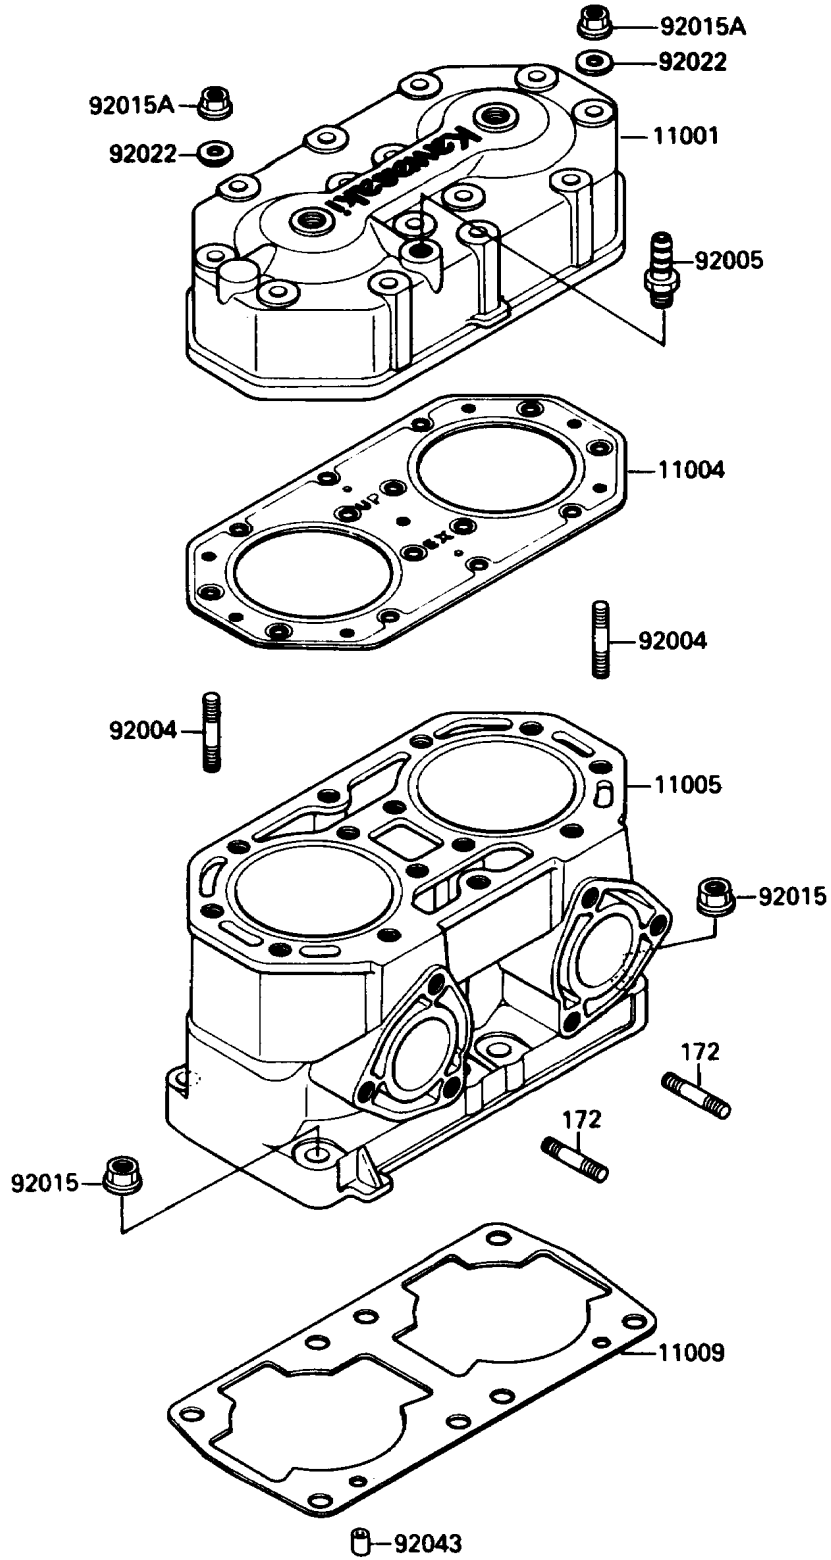

# 1988 650 SX PARTS DIAGRAM

Cylinder Head/Cylinder

E1110-0033

## 1988 650 SX PARTS LIST

### Cylinder Head/Cylinder

ITEM NAME	PART NUMBER	QUANTITY
HEAD-CYLINDER (Ref # 11001)	11001-3702	1
GASKET-HEAD (Ref # 11004)	11004-3702	1
CYLINDER-ENGINE (Ref # 11005)	11005-3702	1
GASKET,CYLINDER BASE (Ref # 11009)	11009-3719	1
STUD,8X43 (Ref # 92004)	92004-3715	14
FITTING,HOSE (Ref # 92005)	92005-3001	1
NUT,10MM (Ref # 92015)	92015-3708	8
NUT,8MM (Ref # 92015A)	92015-3709	14
WASHER,8.2X18X1.5 (Ref # 92022)	92022-1964	14
PIN,DOWEL,6.3X8X14 (Ref # 92043)	92042-007	2
BOLT-STUD (Ref # 172)	172R0830	6