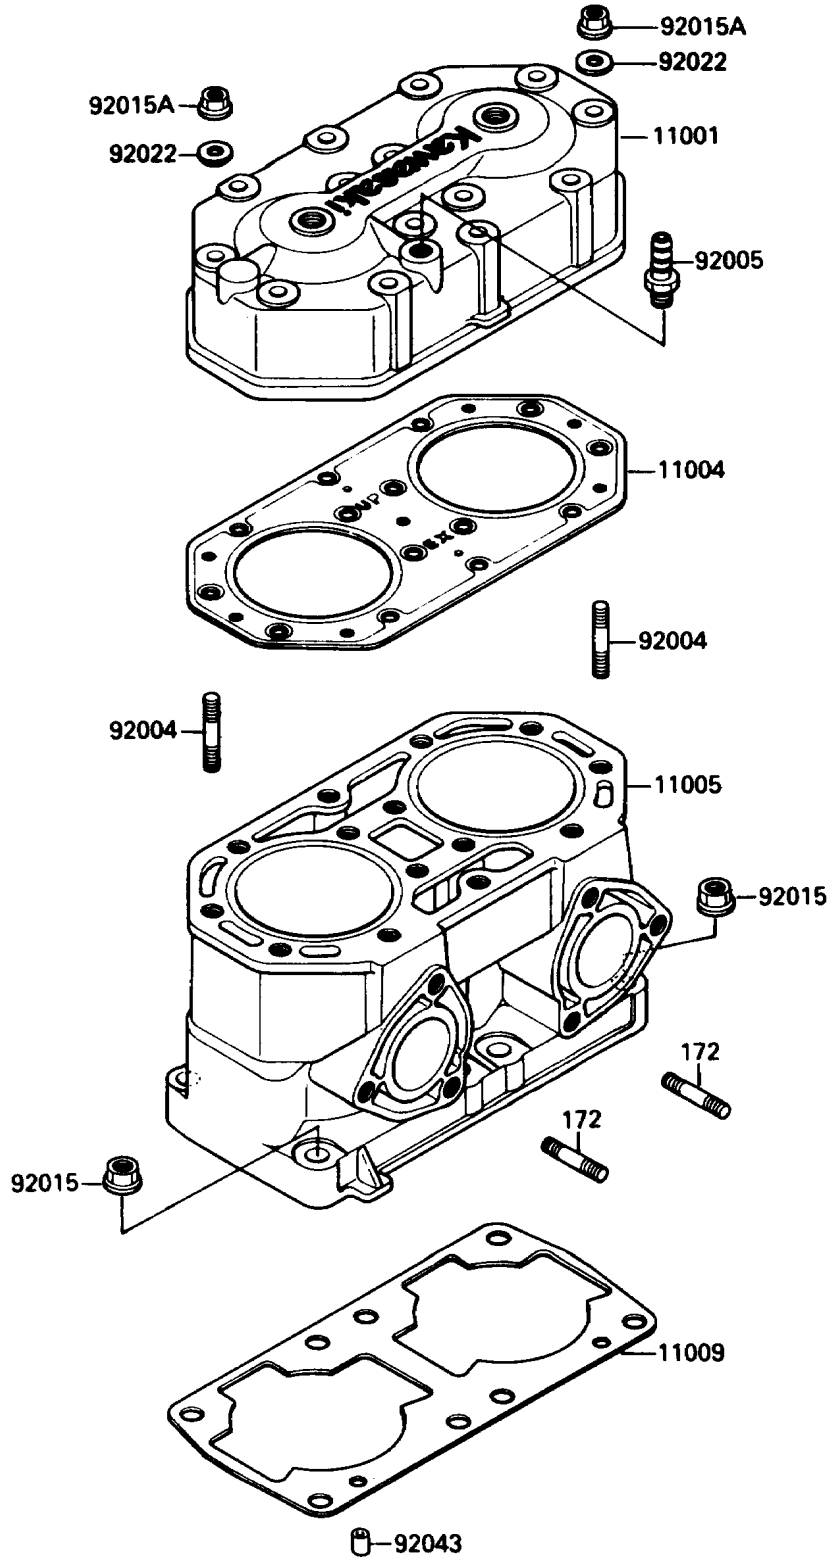

1988 650 SX PARTS DIAGRAM

Cylinder Head/Cylinder

E1110-0033

1988 650 SX PARTS LIST

Cylinder Head/Cylinder

ITEM NAME	PART NUMBER	QUANTITY
HEAD-CYLINDER (Ref # 11001)	11001-3702	1
GASKET-HEAD (Ref # 11004)	11004-3702	1
CYLINDER-ENGINE (Ref # 11005)	11005-3702	1
GASKET,CYLINDER BASE (Ref # 11009)	11009-3719	1
STUD,8X43 (Ref # 92004)	92004-3715	14
FITTING,HOSE (Ref # 92005)	92005-3001	1
NUT,10MM (Ref # 92015)	92015-3708	8
NUT,8MM (Ref # 92015A)	92015-3709	14
WASHER,8.2X18X1.5 (Ref # 92022)	92022-1964	14
PIN,DOWEL,6.3X8X14 (Ref # 92043)	92042-007	2
BOLT-STUD (Ref # 172)	172R0830	6