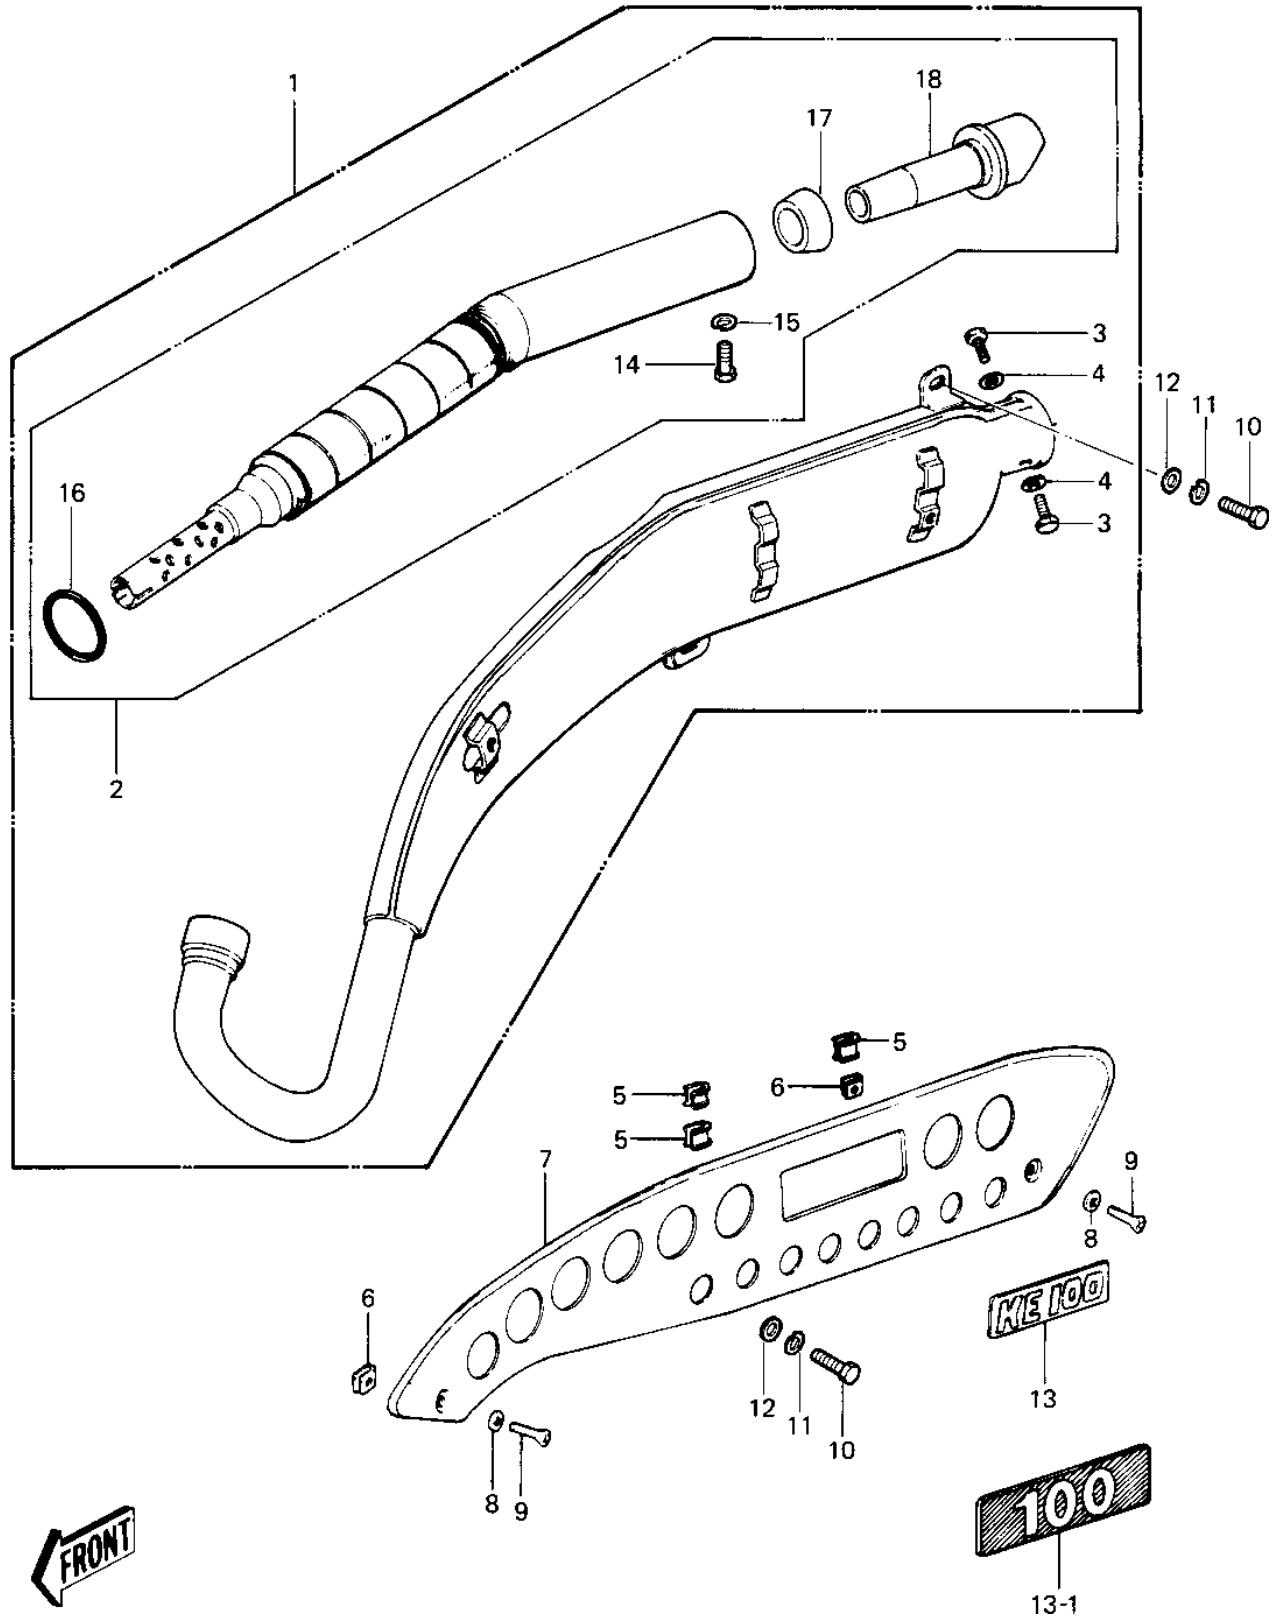

1977 KE100 PARTS DIAGRAM

MUFFLER

1977 KE100 PARTS LIST

MUFFLER

ITEM NAME	PART NUMBER	QUANTITY
MUFFLER (Ref # 1)	18001-1603	2
BAFFLE TUBE (Ref # 2)	18033-070	1
BOLT-UPSET 6X14 (Ref # 3)	112B0614	2
WASHER OIL PUMP BANJO (Ref # 4)	92022-077	1
INSULATOR (Ref # 5)	18065-007	1
INSULATOR-HEAT (Ref # 6)	18065-009	1
COVER,MUFFLER (Ref # 7)	18057-047	1
WASHER LOCK 6MM (Ref # 8)	463H0600	1
SCREW PAN HEAD 6X12 (Ref # 9)	220E0612	1
BOLT-SMALL-UPSET,8X16 (Ref # 10)	115G0816	1
WASHER SPRING 8MM (Ref # 11)	461F0800	1
WASHER PLAIN 8MM (Ref # 12)	411B0800	1
EMBLEM,SIDE COVER (Ref # 13)	56018-222	1
EMBLEM,MUFFLER COVER (Ref # 13-1)	56018-1039	1
WASHER LOCK 6MM (Ref # 15)	464H0600	1
'O' RING (Ref # 16)	92093-1031	1
BUSHING,RUBBER (Ref # 17)	92093-1009	1
ARRESTOR CAP (Ref # 18)	59156-1005	1