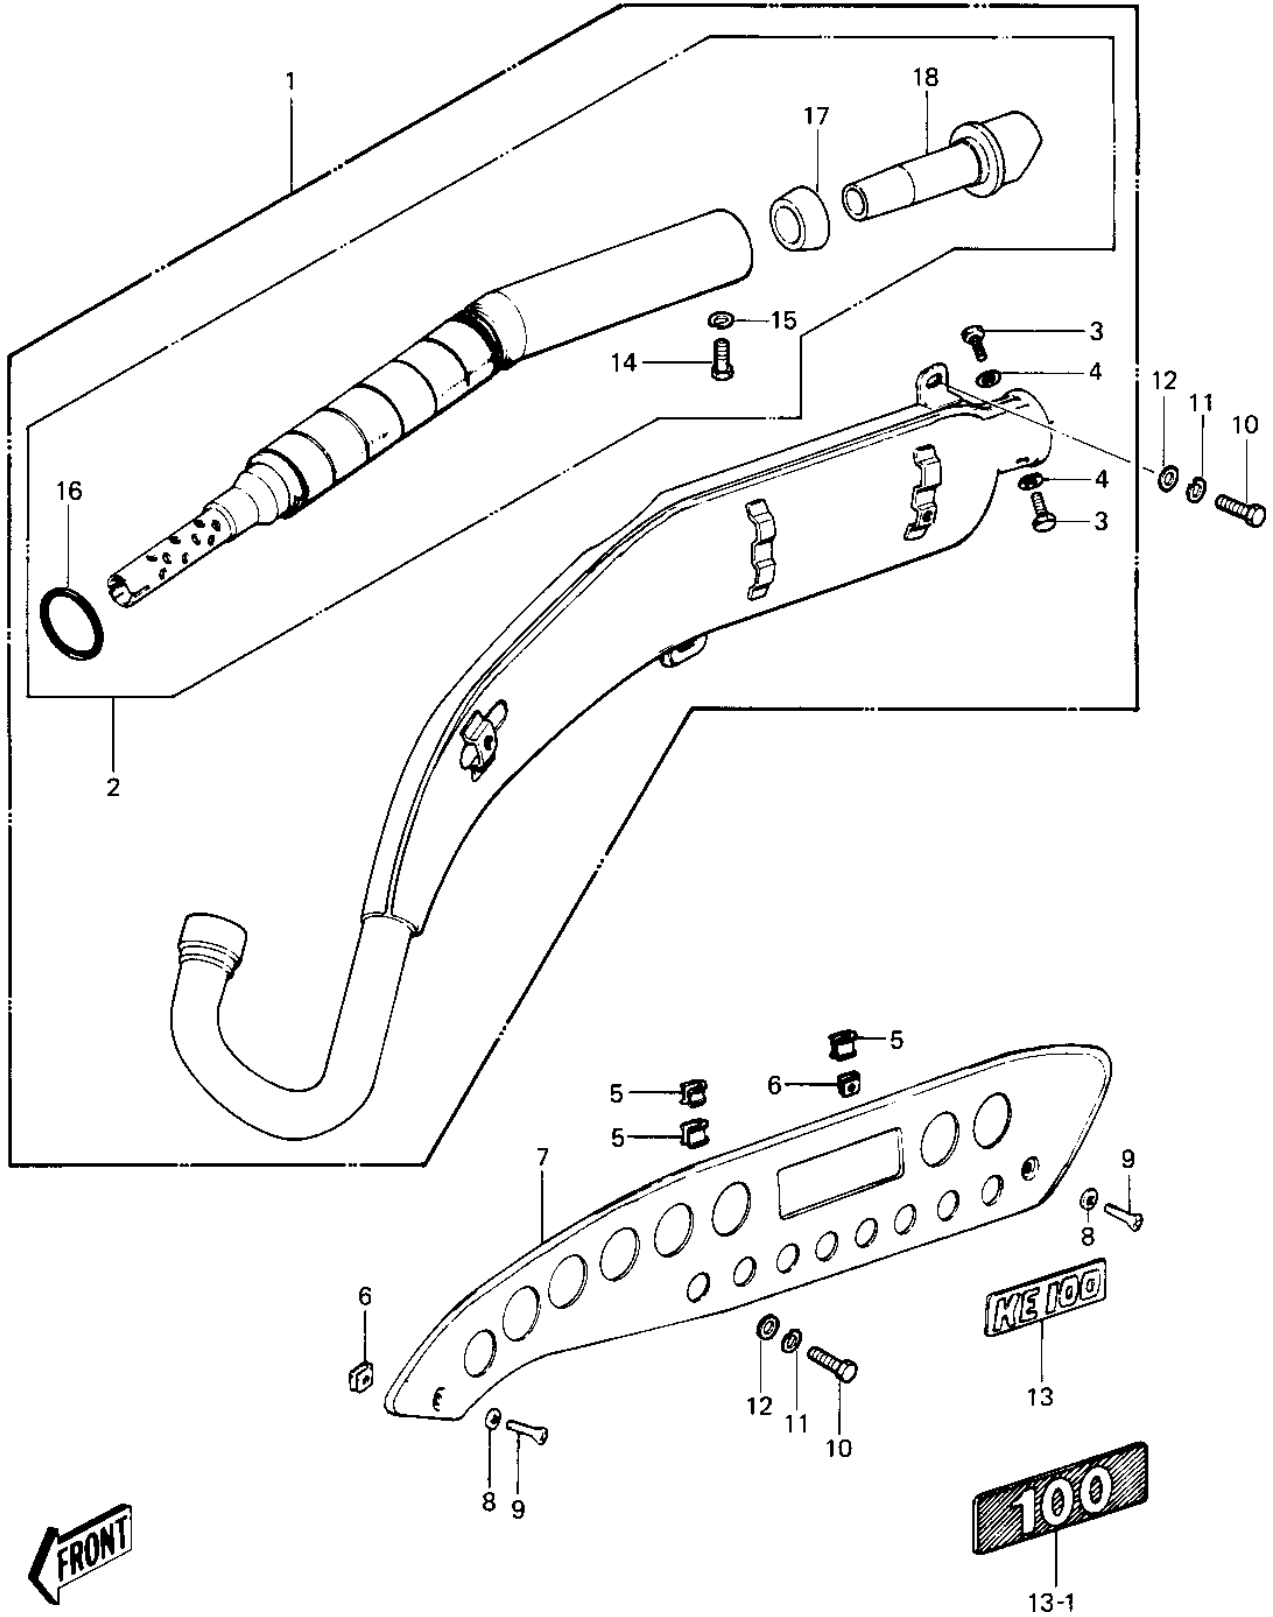

## 1976 KE100 PARTS DIAGRAM

MUFFLER

## 1976 KE100 PARTS LIST

### MUFFLER

ITEM NAME	PART NUMBER	QUANTITY
MUFFLER (Ref # 1)	18001-1603	2
BAFFLE TUBE (Ref # 2)	18033-070	1
BOLT-UPSET 6X14 (Ref # 3)	112B0614	2
WASHER OIL PUMP BANJO (Ref # 4)	92022-077	1
INSULATOR (Ref # 5)	18065-007	1
INSULATOR-HEAT (Ref # 6)	18065-009	1
COVER,MUFFLER (Ref # 7)	18057-047	1
WASHER LOCK 6MM (Ref # 8)	463H0600	1
SCREW PAN HEAD 6X12 (Ref # 9)	220E0612	1
BOLT-SMALL-UPSET,8X16 (Ref # 10)	115G0816	1
WASHER SPRING 8MM (Ref # 11)	461F0800	1
WASHER PLAIN 8MM (Ref # 12)	411B0800	1
EMBLEM,SIDE COVER (Ref # 13)	56018-222	1
EMBLEM,MUFFLER COVER (Ref # 13-1)	56018-1039	1
WASHER LOCK 6MM (Ref # 15)	464H0600	1
'O' RING (Ref # 16)	92093-1031	1
BUSHING,RUBBER (Ref # 17)	92093-1009	1
ARRESTOR CAP (Ref # 18)	59156-1005	1