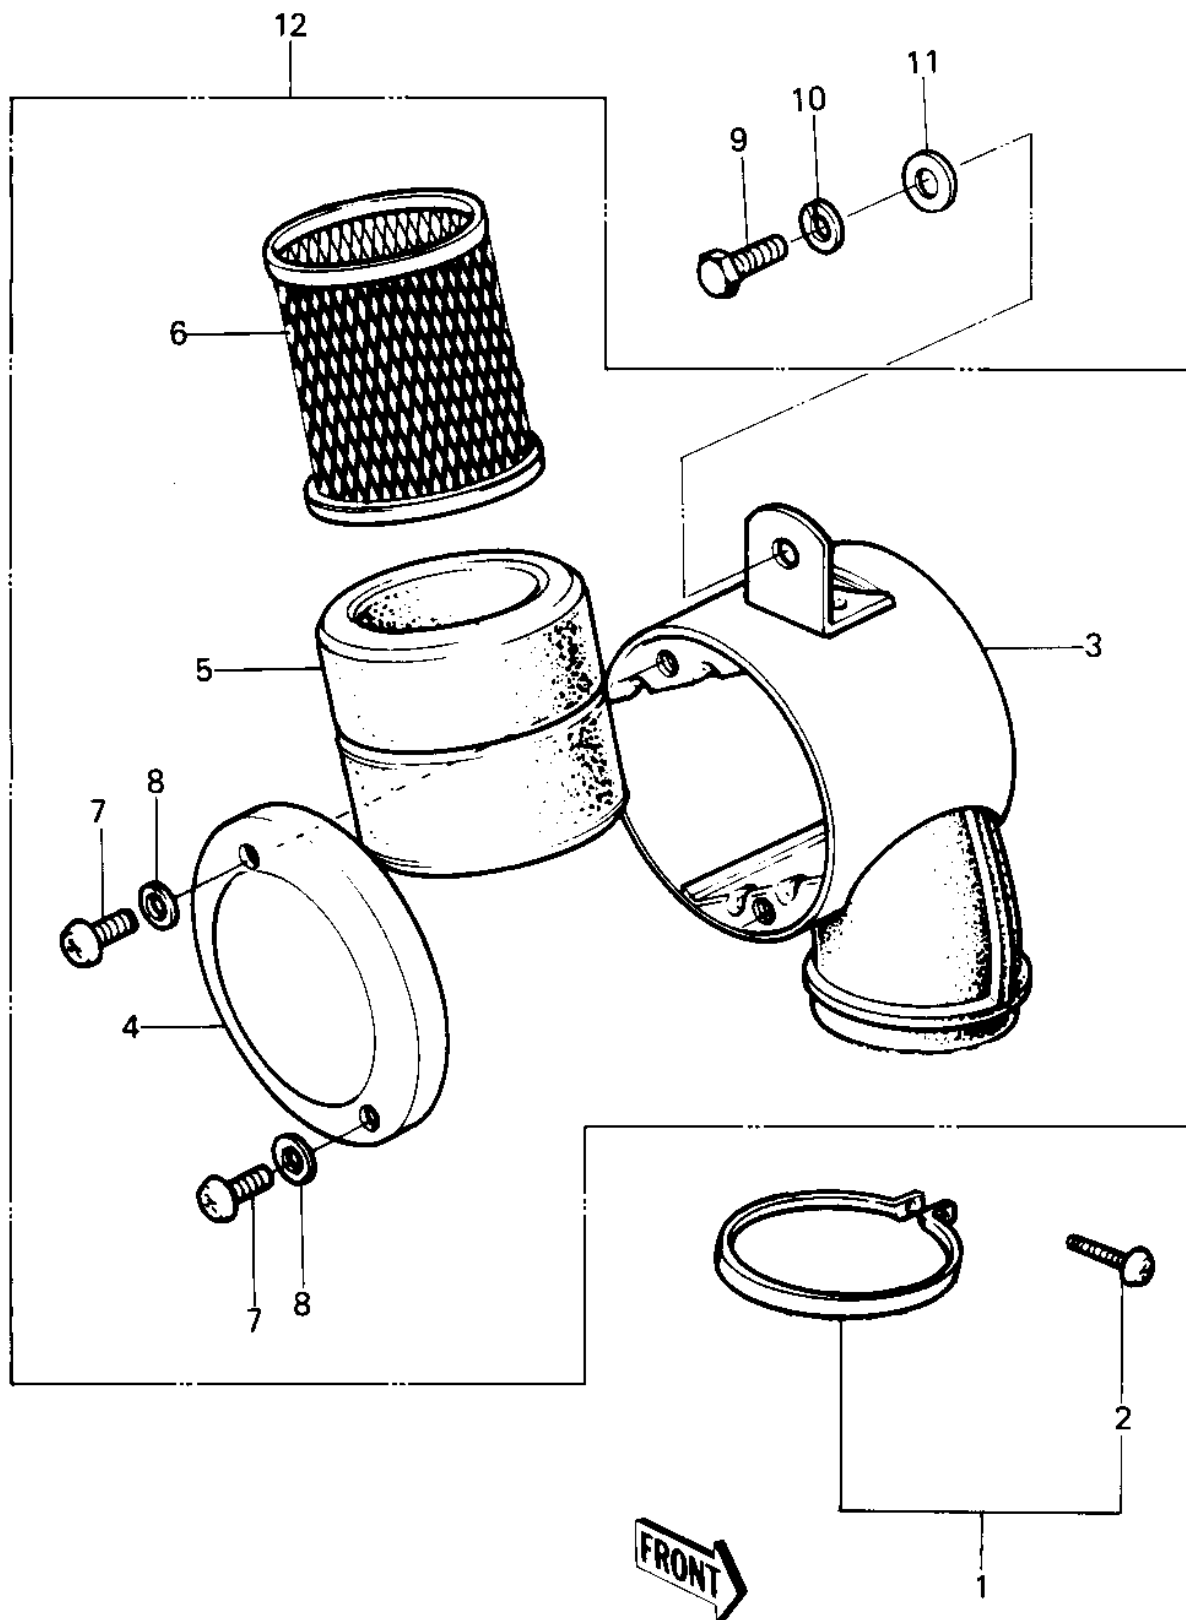

## 1977 KE100 PARTS DIAGRAM

AIR CLEANER

## 1977 KE100 PARTS LIST

### AIR CLEANER

ITEM NAME	PART NUMBER	QUANTITY
CLAMP-AIR CLEANER (Ref # 1)	92037-068	1
SCREW PAN HEAD 6X35 (Ref # 2)	220B0635	1
BODY-AIR CLEANER (Ref # 3)	11011-014	1
CAP,AIR CLEANER (Ref # 4)	11012-050	2
ELEMENT,AIR,CLNR (Ref # 5)	11013-029	1
ELEMENT,AIR CLNR (Ref # 5)	11013-1008	1
HOLDER-CLNR. ELEMENT (Ref # 6)	11014-004	1
SCREW PAN HEAD 6X8 (Ref # 7)	220B0608	1
WASHER PLAIN 6MM (Ref # 8)	410B0600	2
BOLT-UPSET,6X16 (Ref # 9)	112G0616	1
WASHER SPRING 6MM (Ref # 10)	461F0600	1
AIR CLEANER ASY,BLACK (Ref # 12)	11010-082-21	2
AIR CLEANER ASSY (Ref # 12)	11010-1015	1