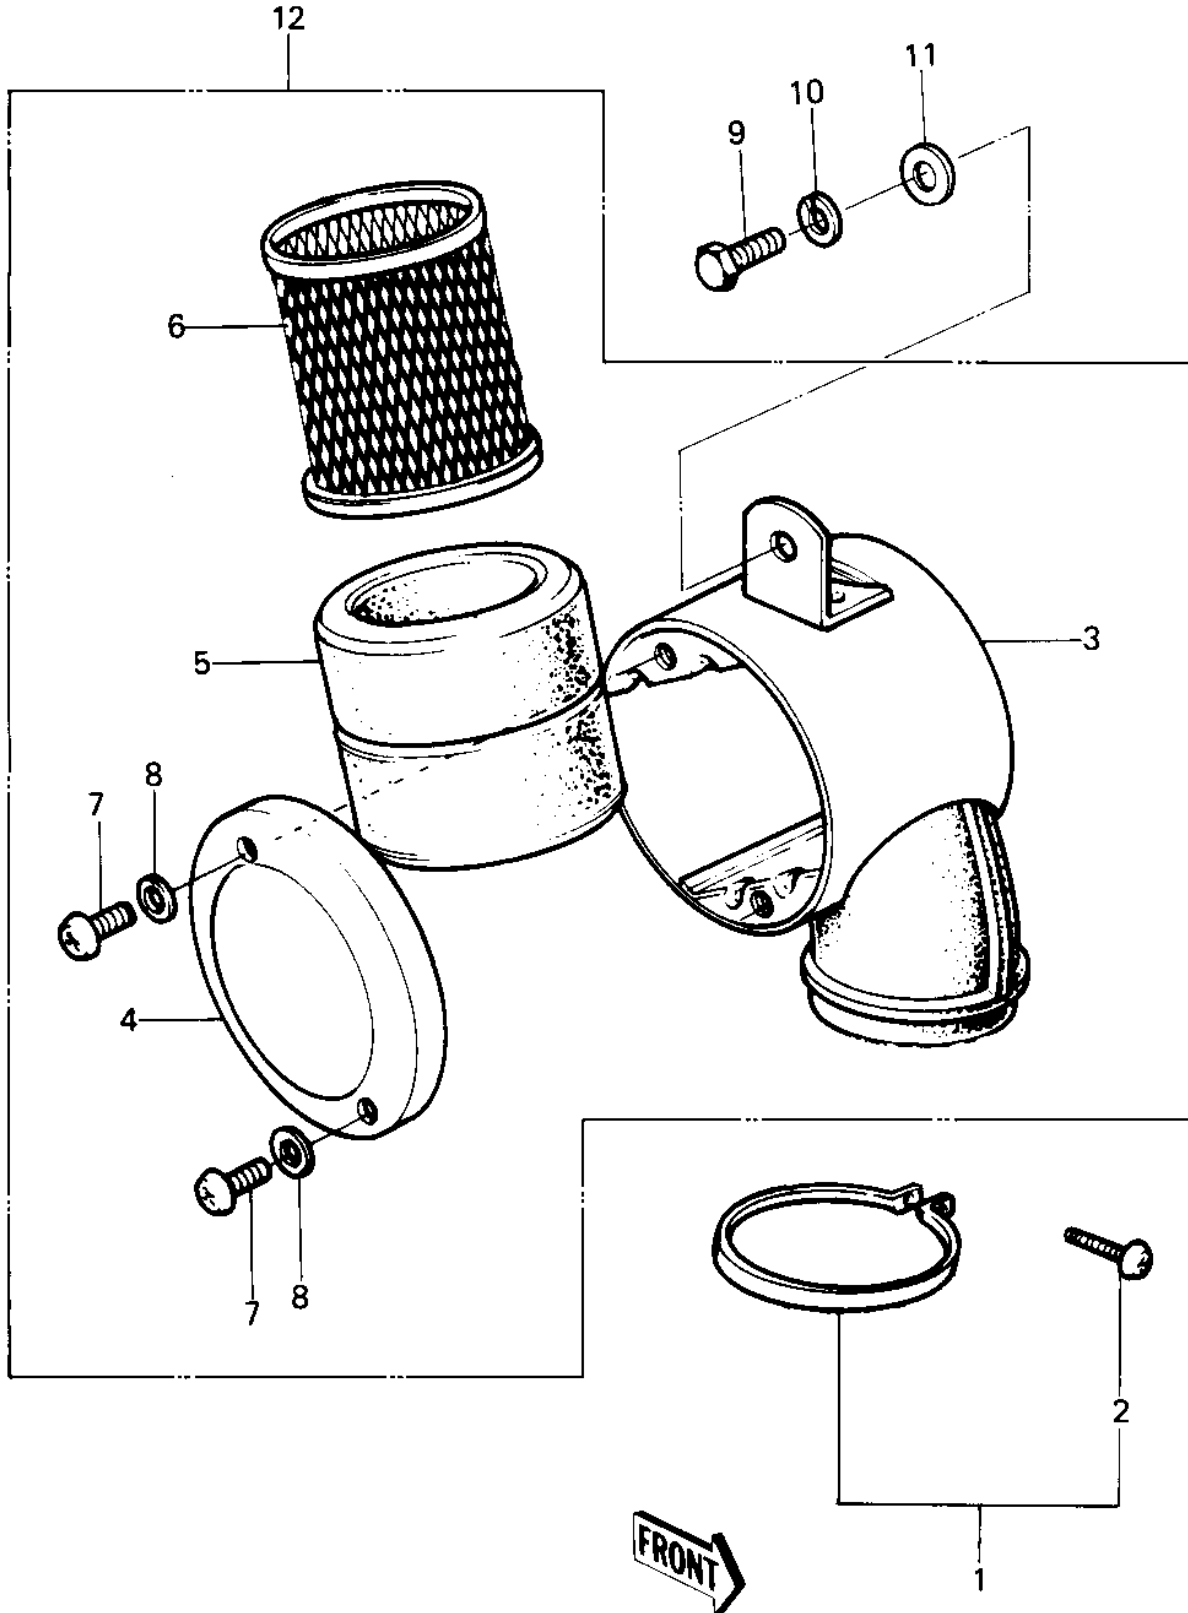

1976 KE100 PARTS DIAGRAM

AIR CLEANER

1976 KE100 PARTS LIST

AIR CLEANER

ITEM NAME	PART NUMBER	QUANTITY
CLAMP-AIR CLEANER (Ref # 1)	92037-068	1
SCREW PAN HEAD 6X35 (Ref # 2)	220B0635	1
BODY-AIR CLEANER (Ref # 3)	11011-014	1
CAP,AIR CLEANER (Ref # 4)	11012-050	1
CAP,AIR CLEANER (Ref # 4)	11012-050	1
ELEMENT,AIR,CLNR (Ref # 5)	11013-029	1
ELEMENT,AIR CLNR (Ref # 5)	11013-1008	1
HOLDER-CLNR. ELEMENT (Ref # 6)	11014-004	1
SCREW PAN HEAD 6X8 (Ref # 7)	220B0608	2
WASHER PLAIN 6MM (Ref # 8)	410B0600	2
BOLT-UPSET,6X16 (Ref # 9)	112G0616	1
WASHER SPRING 6MM (Ref # 10)	461F0600	1
WASHER PLAIN 6MM (Ref # 11)	410B0600	1
AIR CLEANER ASY,BLACK (Ref # 12)	11010-082-21	1
AIR CLEANER ASY,BLACK (Ref # 12)	11010-082-21	1
AIR CLEANER ASSY (Ref # 12)	11010-1015	1