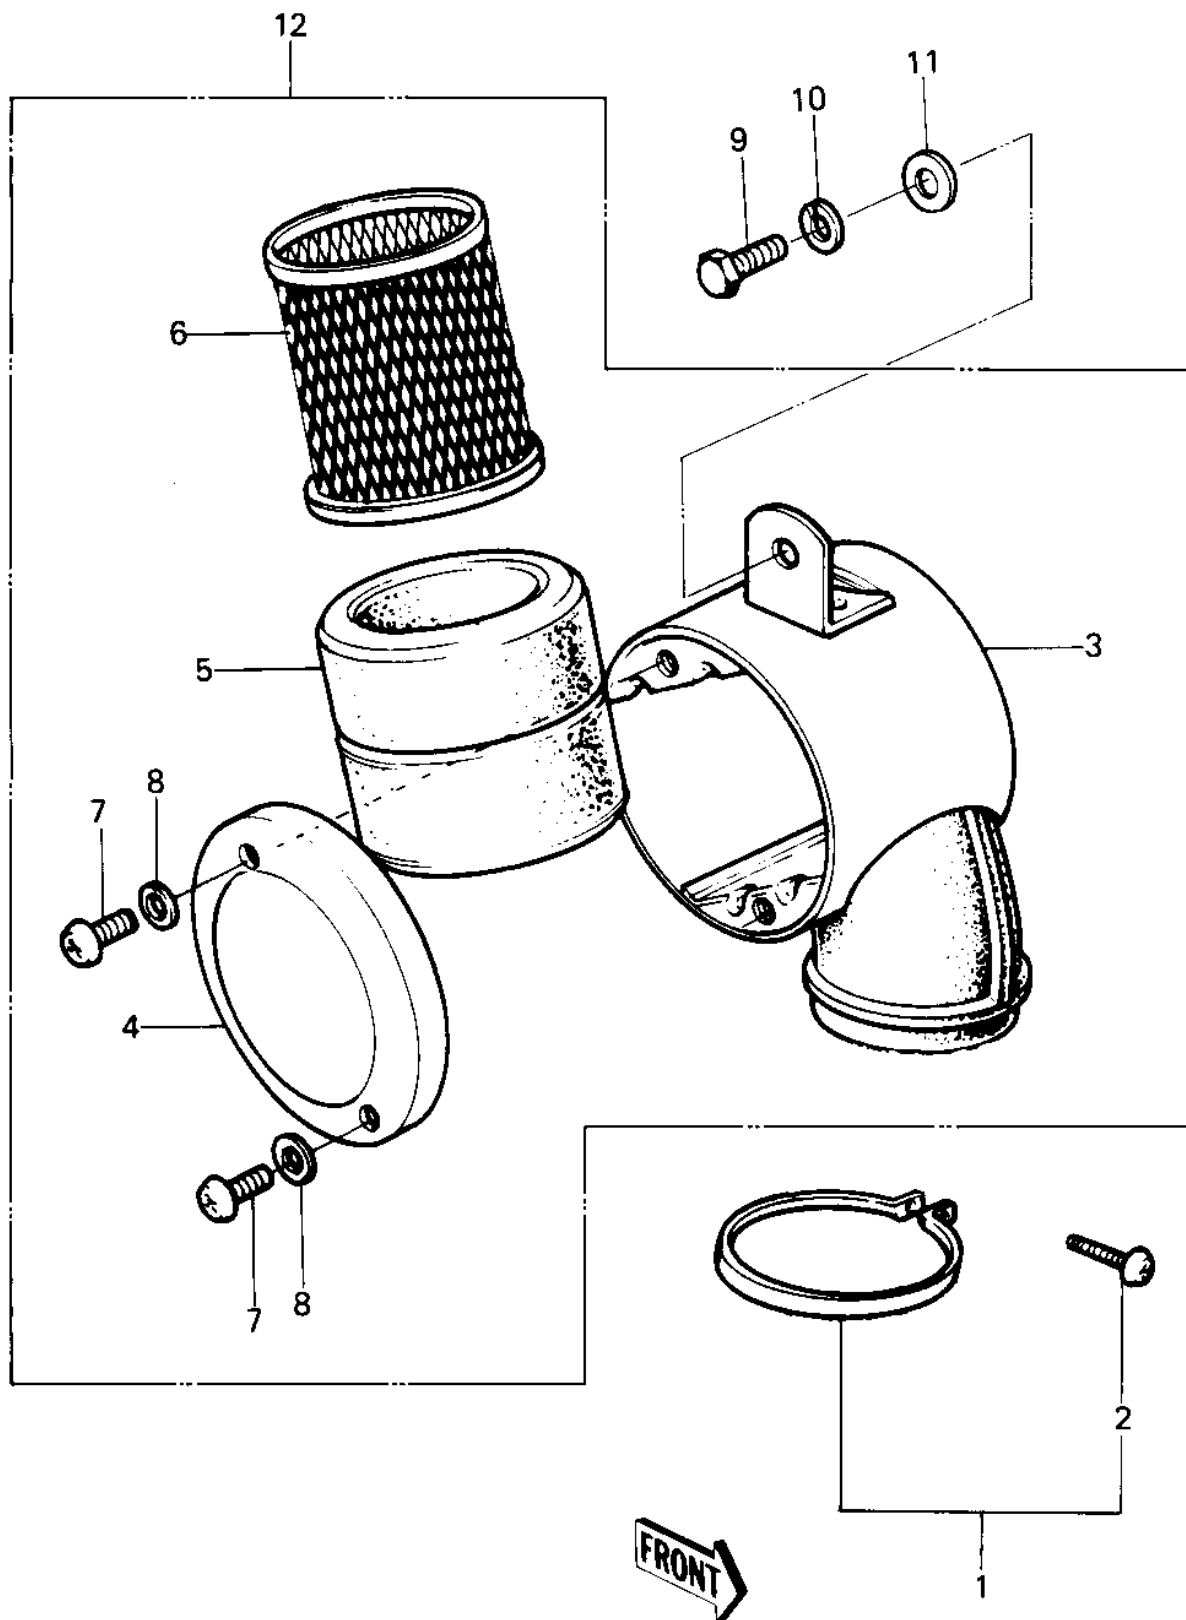

1976 KE100 PARTS DIAGRAM

AIR CLEANER

1976 KE100 PARTS LIST

AIR CLEANER

| ITEM NAME | PART NUMBER | QUANTITY |
|----------------------------------|--------------|----------|
| CLAMP-AIR CLEANER (Ref # 1) | 92037-068 | 1 |
| SCREW PAN HEAD 6X35 (Ref # 2) | 220B0635 | 1 |
| BODY-AIR CLEANER (Ref # 3) | 11011-014 | 1 |
| CAP,AIR CLEANER (Ref # 4) | 11012-050 | 2 |
| ELEMENT,AIR,CLNR (Ref # 5) | 11013-029 | 1 |
| ELEMENT,AIR CLNR (Ref # 5) | 11013-1008 | 1 |
| HOLDER-CLNR. ELEMENT (Ref # 6) | 11014-004 | 1 |
| SCREW PAN HEAD 6X8 (Ref # 7) | 220B0608 | 1 |
| WASHER PLAIN 6MM (Ref # 8) | 410B0600 | 2 |
| BOLT-UPSET,6X16 (Ref # 9) | 112G0616 | 1 |
| WASHER SPRING 6MM (Ref # 10) | 461F0600 | 1 |
| AIR CLEANER ASY,BLACK (Ref # 12) | 11010-082-21 | 2 |
| AIR CLEANER ASSY (Ref # 12) | 11010-1015 | 1 |