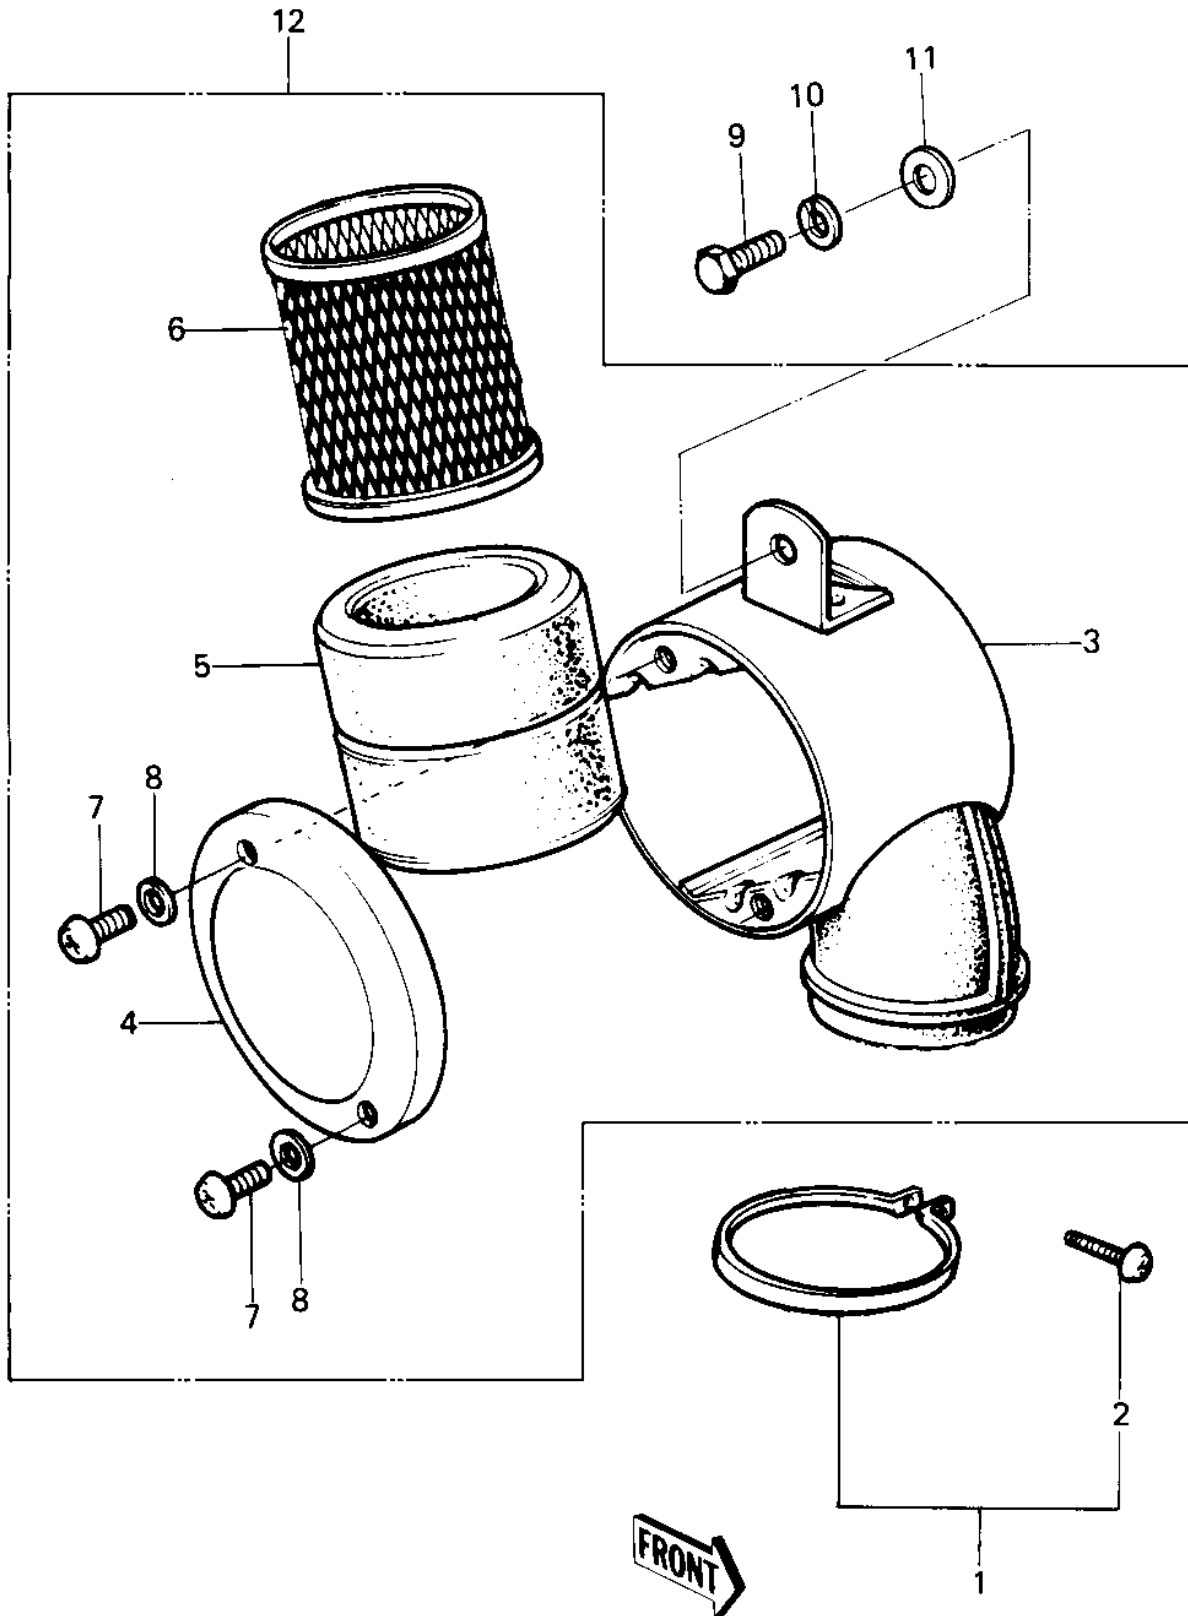

1981 KE100 PARTS DIAGRAM

AIR CLEANER

1981 KE100 PARTS LIST

AIR CLEANER

ITEM NAME	PART NUMBER	QUANTITY
CLAMP-AIR CLEANER (Ref # 1)	92037-068	1
SCREW PAN HEAD 6X35 (Ref # 2)	220B0635	1
BODY-AIR CLEANER (Ref # 3)	11011-014	1
CAP,AIR CLEANER (Ref # 4)	11012-050	1
CAP,AIR CLEANER (Ref # 4)	11012-050	1
ELEMENT,AIR,CLNR (Ref # 5)	11013-029	1
ELEMENT,AIR CLNR (Ref # 5)	11013-1008	1
HOLDER-CLNR. ELEMENT (Ref # 6)	11014-004	1
SCREW PAN HEAD 6X8 (Ref # 7)	220B0608	2
WASHER PLAIN 6MM (Ref # 8)	410B0600	2
BOLT-UPSET,6X16 (Ref # 9)	112G0616	1
WASHER SPRING 6MM (Ref # 10)	461F0600	1
WASHER PLAIN 6MM (Ref # 11)	410B0600	1
AIR CLEANER ASY,BLACK (Ref # 12)	11010-082-21	1
AIR CLEANER ASY,BLACK (Ref # 12)	11010-082-21	1
AIR CLEANER ASSY (Ref # 12)	11010-1015	1