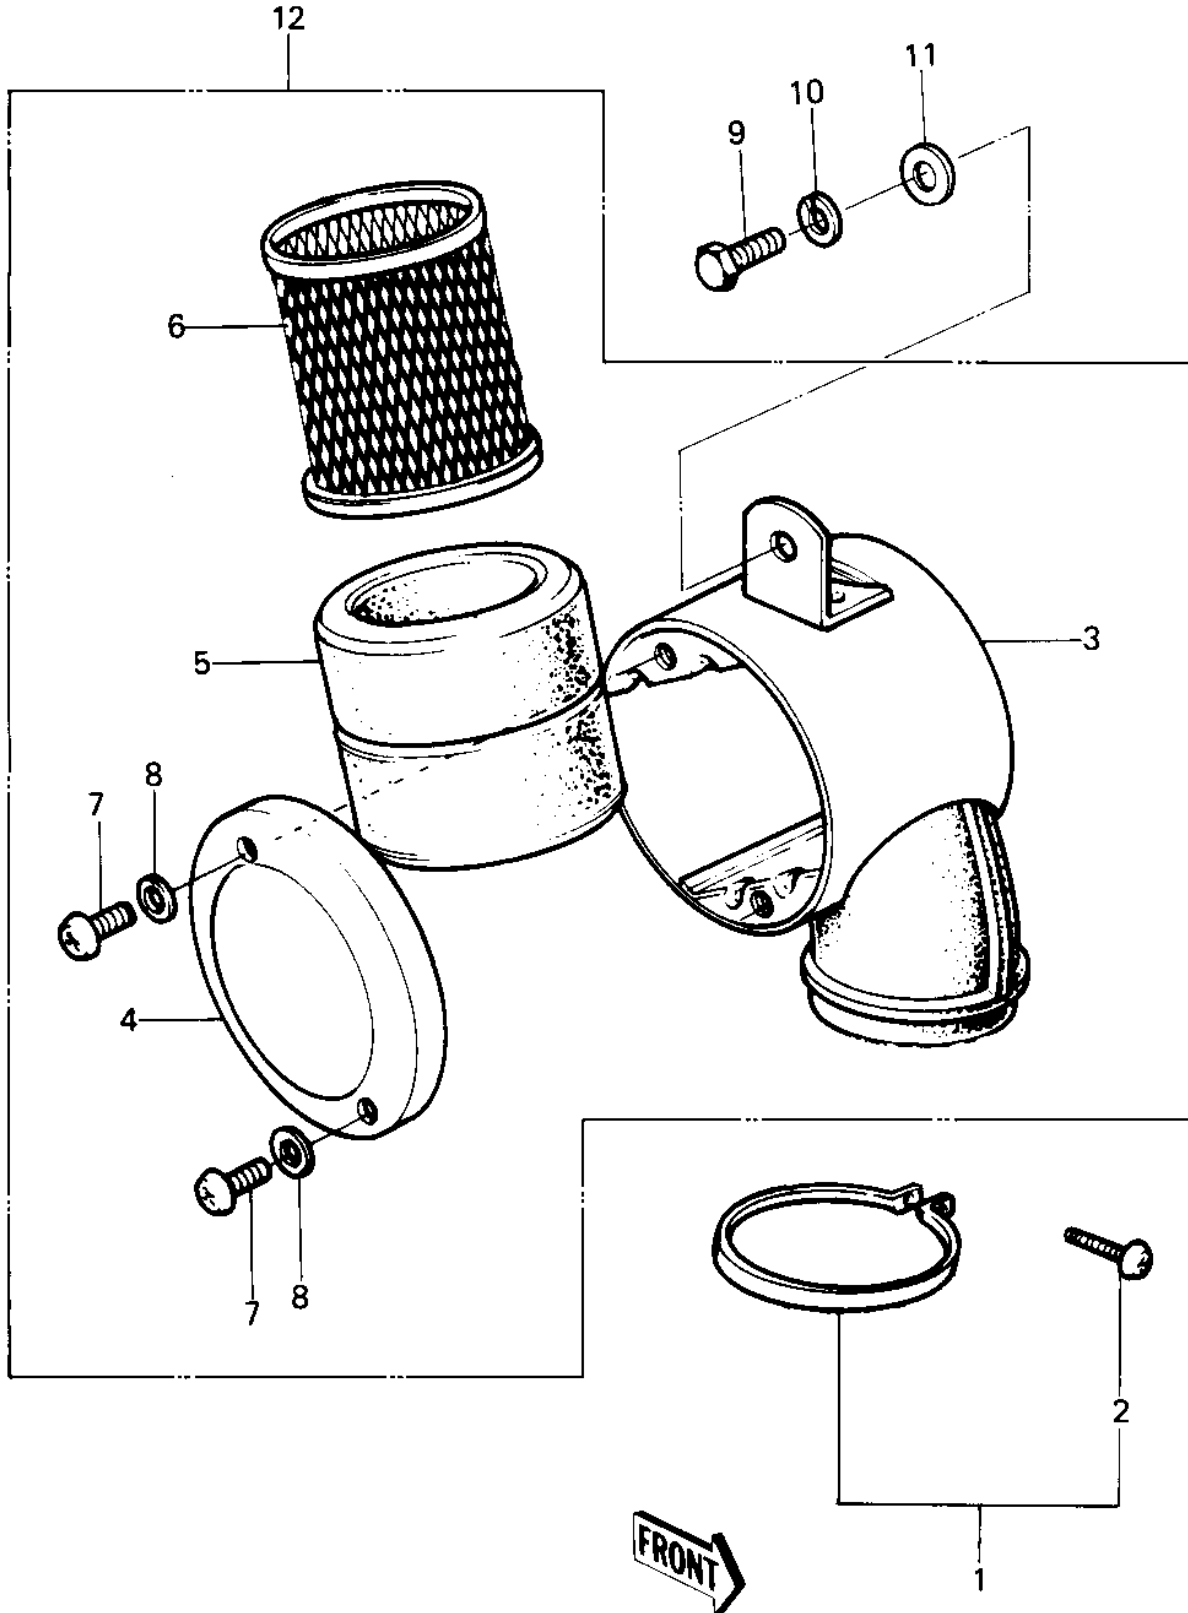

1981 KE100 PARTS DIAGRAM

AIR CLEANER

1981 KE100 PARTS LIST

AIR CLEANER

ITEM NAME	PART NUMBER	QUANTITY
CLAMP-AIR CLEANER (Ref # 1)	92037-068	1
SCREW PAN HEAD 6X35 (Ref # 2)	220B0635	1
BODY-AIR CLEANER (Ref # 3)	11011-014	1
CAP,AIR CLEANER (Ref # 4)	11012-050	1
CAP,AIR CLEANER (Ref # 4)	11012-050	1
ELEMENT,AIR,CLNR (Ref # 5)	11013-029	1
ELEMENT,AIR CLNR (Ref # 5)	11013-1008	1
HOLDER-CLNR. ELEMENT (Ref # 6)	11014-004	1
SCREW PAN HEAD 6X8 (Ref # 7)	220B0608	2
WASHER PLAIN 6MM (Ref # 8)	410B0600	2
BOLT-UPSET,6X16 (Ref # 9)	112G0616	1
WASHER SPRING 6MM (Ref # 10)	461F0600	1
WASHER PLAIN 6MM (Ref # 11)	410B0600	1
AIR CLEANER ASY,BLACK (Ref # 12)	11010-082-21	1
AIR CLEANER ASY,BLACK (Ref # 12)	11010-082-21	1
AIR CLEANER ASSY (Ref # 12)	11010-1015	1