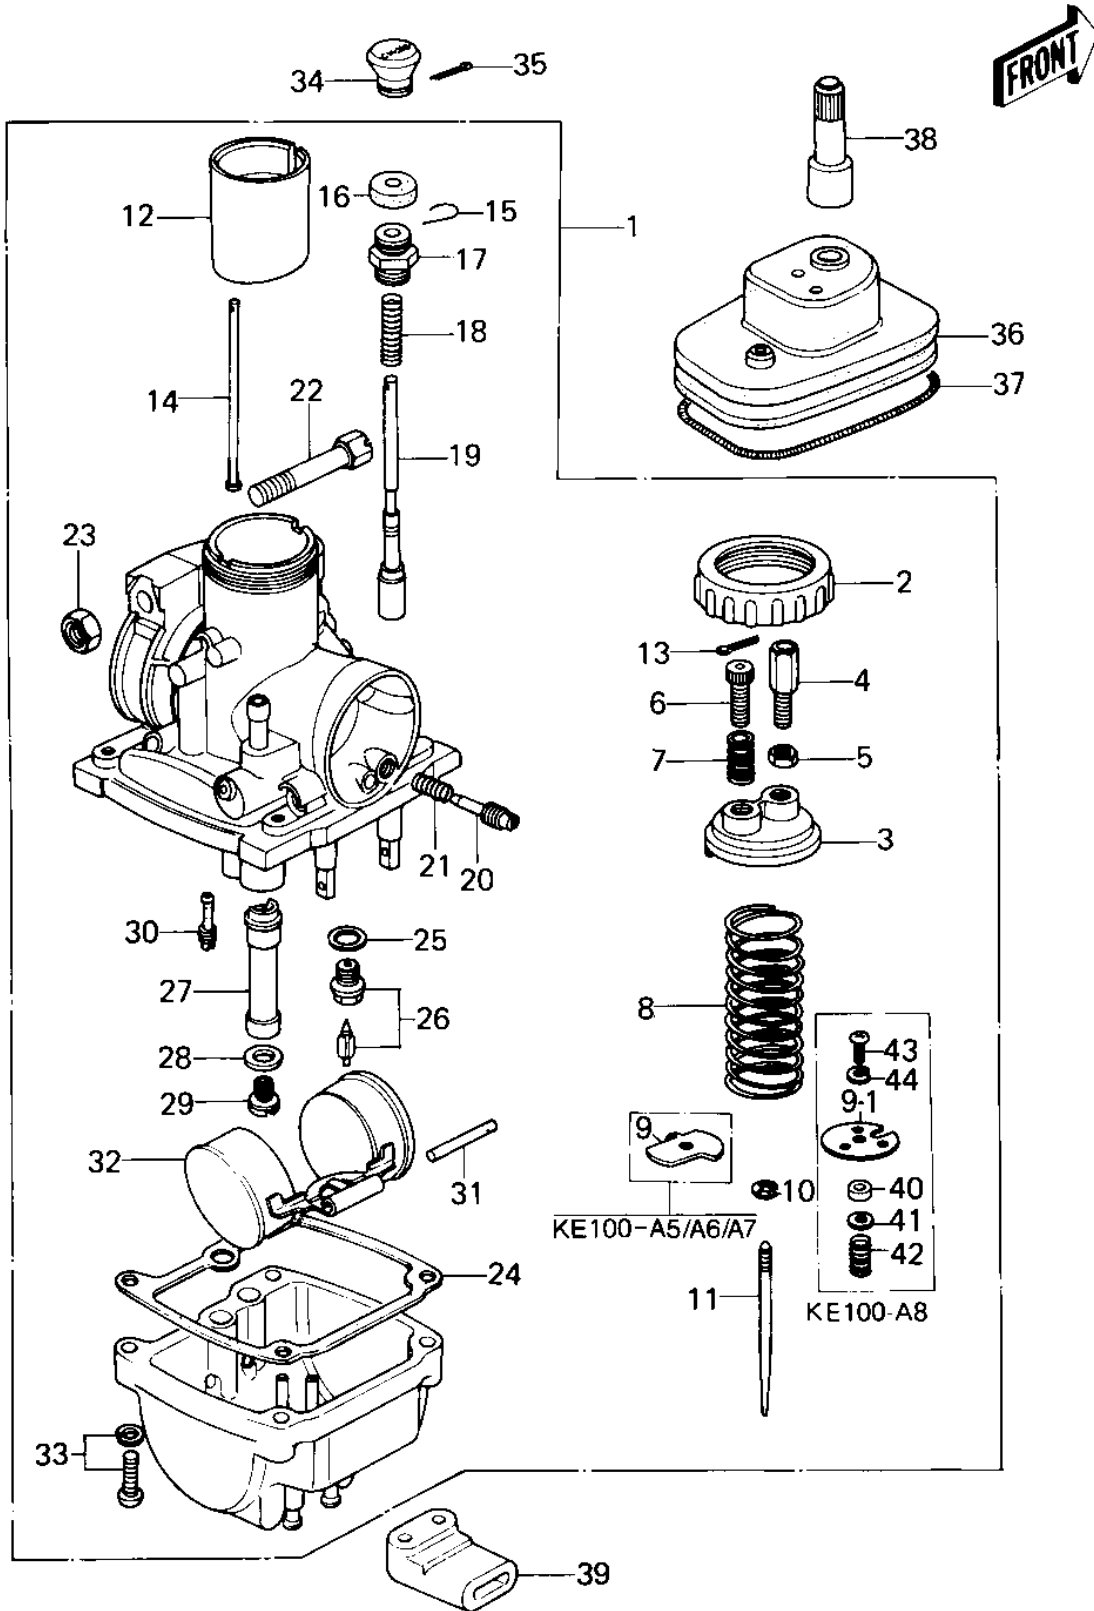

1977 KE100 PARTS DIAGRAM

CARBURETOR (KE100-A5/A6/A7/A8)

1977 KE100 PARTS LIST

CARBURETOR (KE100-A5/A6/A7/A8)

ITEM NAME	PART NUMBER	QUANTITY
CARBURETOR ASSY, (Ref # 1)	16001-230	
CARBURETOR ASSY (Ref # 1)	16001-234	
CARBURETOR ASSY (Ref # 1)	16001-1042	
CAP MIXING CHAMBER (Ref # 2)	16004-010	
TOP MIXING CHAMBER (Ref # 3)	16005-005	
ADJUSTER,CABLE (Ref # 4)	16002-017	
NUT CABLE ADJUST LOCK (Ref # 5)	16003-004	
SCREW,THROTTLE STOP (Ref # 6)	16021-002	
SPRING THR STOP SCREW (Ref # 7)	16022-005	
SPRING THROTTLE VALVE (Ref # 8)	16006-013	
SPRING SEAT,THRTL TL (Ref # 9)	16007-020	
SPRING SEAT,THROT VLV (Ref # 9-1)	13169-1105	
CIRCLIP (Ref # 10)	16008-010	
JET NEEDLE 4EJ7 (Ref # 11)	16009-059	
JET NEEDLE,4EJ12 (Ref # 11)	16009-1012	
VALVE,THROTTLE CA2.0 (Ref # 12)	16025-057	
VALV,THROTTLE,CA2.0 (Ref # 12)	16025-1013	
PIN COTTER 1.2X10 (Ref # 13)	550D1210	
ROD,THROTTLE VLV STP (Ref # 14)	16024-012	
CIRCLIP (Ref # 15)	92037-1077	
CIRCLIP (Ref # 15)	92037-1077	
CAP,STARTER PLUNGER (Ref # 16)	16036-012	
CAP,STARTER PLUNGER (Ref # 17)	16012-021	
SPRING,STARTER PLUNGR (Ref # 18)	16013-010	
PLUNGER,STARTER (Ref # 19)	16016-012	
SCREW PILOT AIR ADJST (Ref # 20)	16014-002	
SPRING-THR STOP SCREW (Ref # 21)	16022-007	
SCREW CLAMP (Ref # 22)	16010-004	
NUT 6MM (Ref # 23)	311B0600	