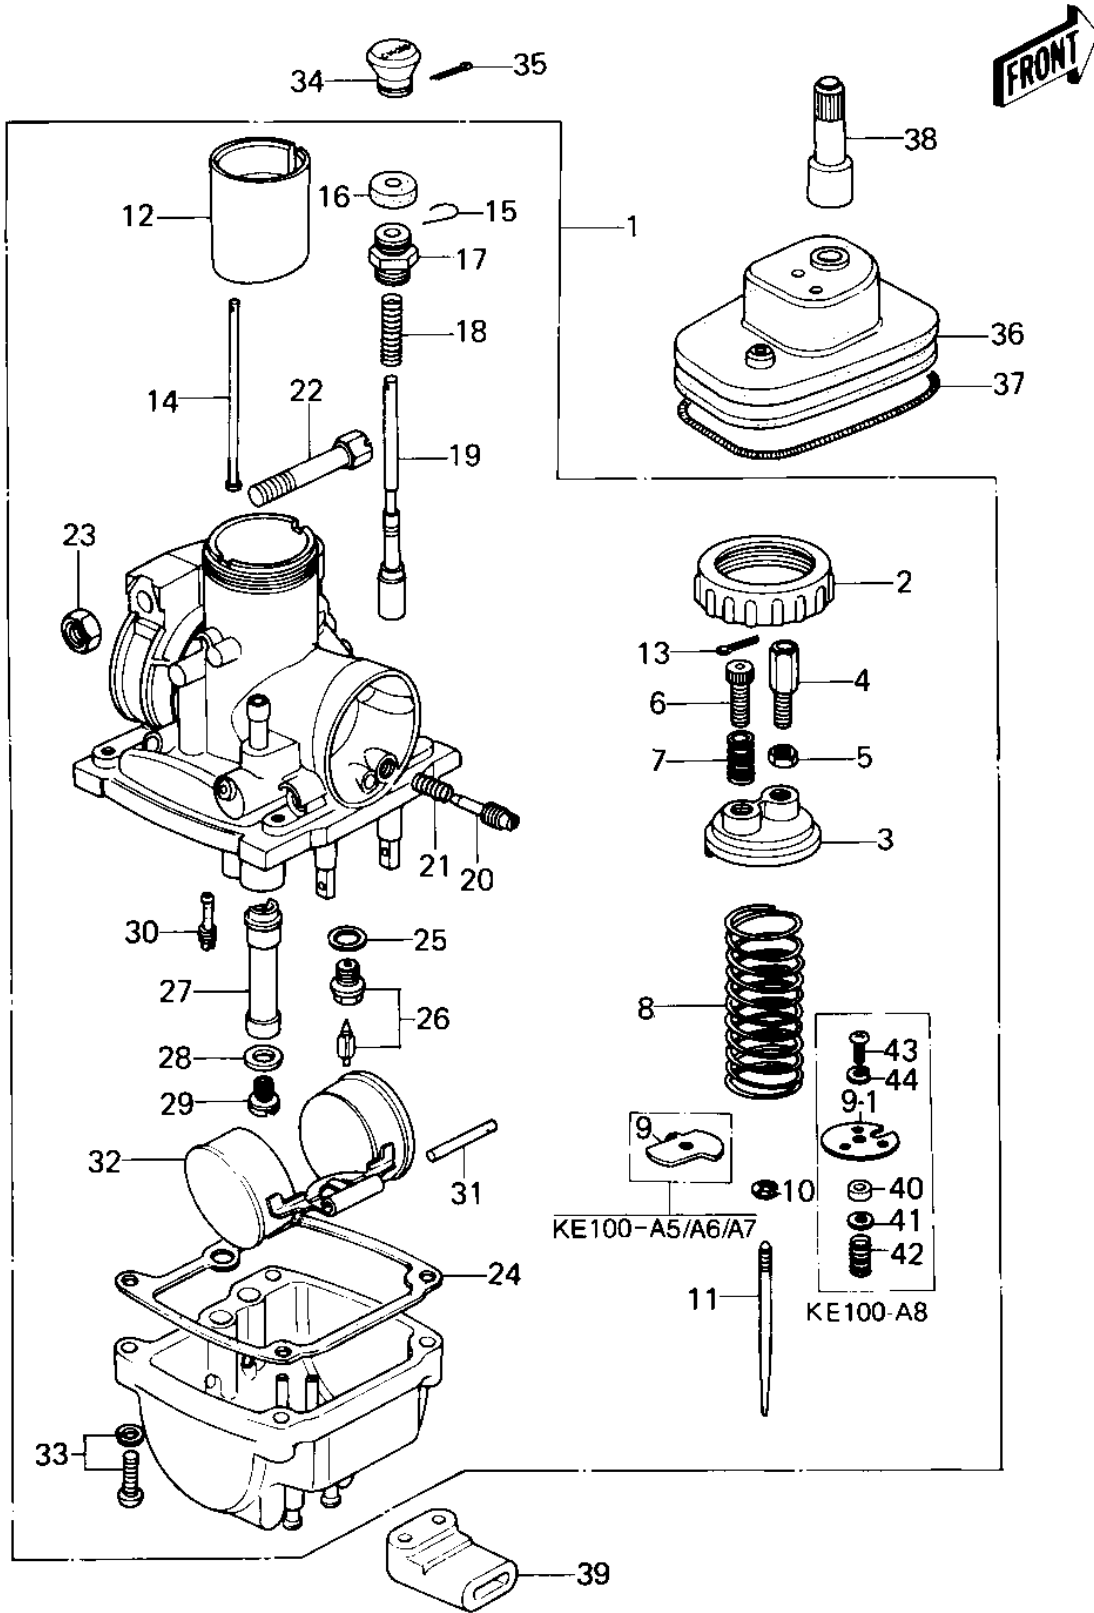

1976 KE100 PARTS DIAGRAM

CARBURETOR (KE100-A5/A6/A7/A8)

1976 KE100 PARTS LIST

CARBURETOR (KE100-A5/A6/A7/A8)

ITEM NAME	PART NUMBER	QUANTITY
CARBURETOR ASSY, (Ref # 1)	16001-230	1
CARBURETOR ASSY (Ref # 1)	16001-234	1
CARBURETOR ASSY (Ref # 1)	16001-1042	1
CAP MIXING CHAMBER (Ref # 2)	16004-010	1
TOP MIXING CHAMBER (Ref # 3)	16005-005	1
ADJUSTER,CABLE (Ref # 4)	16002-017	1
NUT CABLE ADJUST LOCK (Ref # 5)	16003-004	1
SCREW,THROTTLE STOP (Ref # 6)	16021-002	1
SPRING THR STOP SCREW (Ref # 7)	16022-005	1
SPRING THROTTLE VALVE (Ref # 8)	16006-013	1
SPRING SEAT,THRTL TL (Ref # 9)	16007-020	1
SPRING SEAT,THROT VLV (Ref # 9-1)	13169-1105	1
CIRCLIP (Ref # 10)	16008-010	1
JET NEEDLE 4EJ7 (Ref # 11)	16009-059	1
JET NEEDLE,4EJ12 (Ref # 11)	16009-1012	1
VALVE,THROTTLE CA2.0 (Ref # 12)	16025-057	1
VALV,THROTTLE,CA2.0 (Ref # 12)	16025-1013	1
PIN COTTER 1.2X10 (Ref # 13)	550D1210	1
ROD,THROTTLE VLV STP (Ref # 14)	16024-012	1
CIRCLIP (Ref # 15)	92037-1077	1
CIRCLIP (Ref # 15)	92037-1077	1
CAP,STARTER PLUNGER (Ref # 16)	16036-012	1
CAP,STARTER PLUNGER (Ref # 17)	16012-021	1
SPRING,STARTER PLUNGR (Ref # 18)	16013-010	1
PLUNGER,STARTER (Ref # 19)	16016-012	1
SCREW PILOT AIR ADJUST (Ref # 20)	16014-002	1
SPRING-THR STOP SCREW (Ref # 21)	16022-007	1
SCREW CLAMP (Ref # 22)	16010-004	1
NUT 6MM (Ref # 23)	311B0600	1