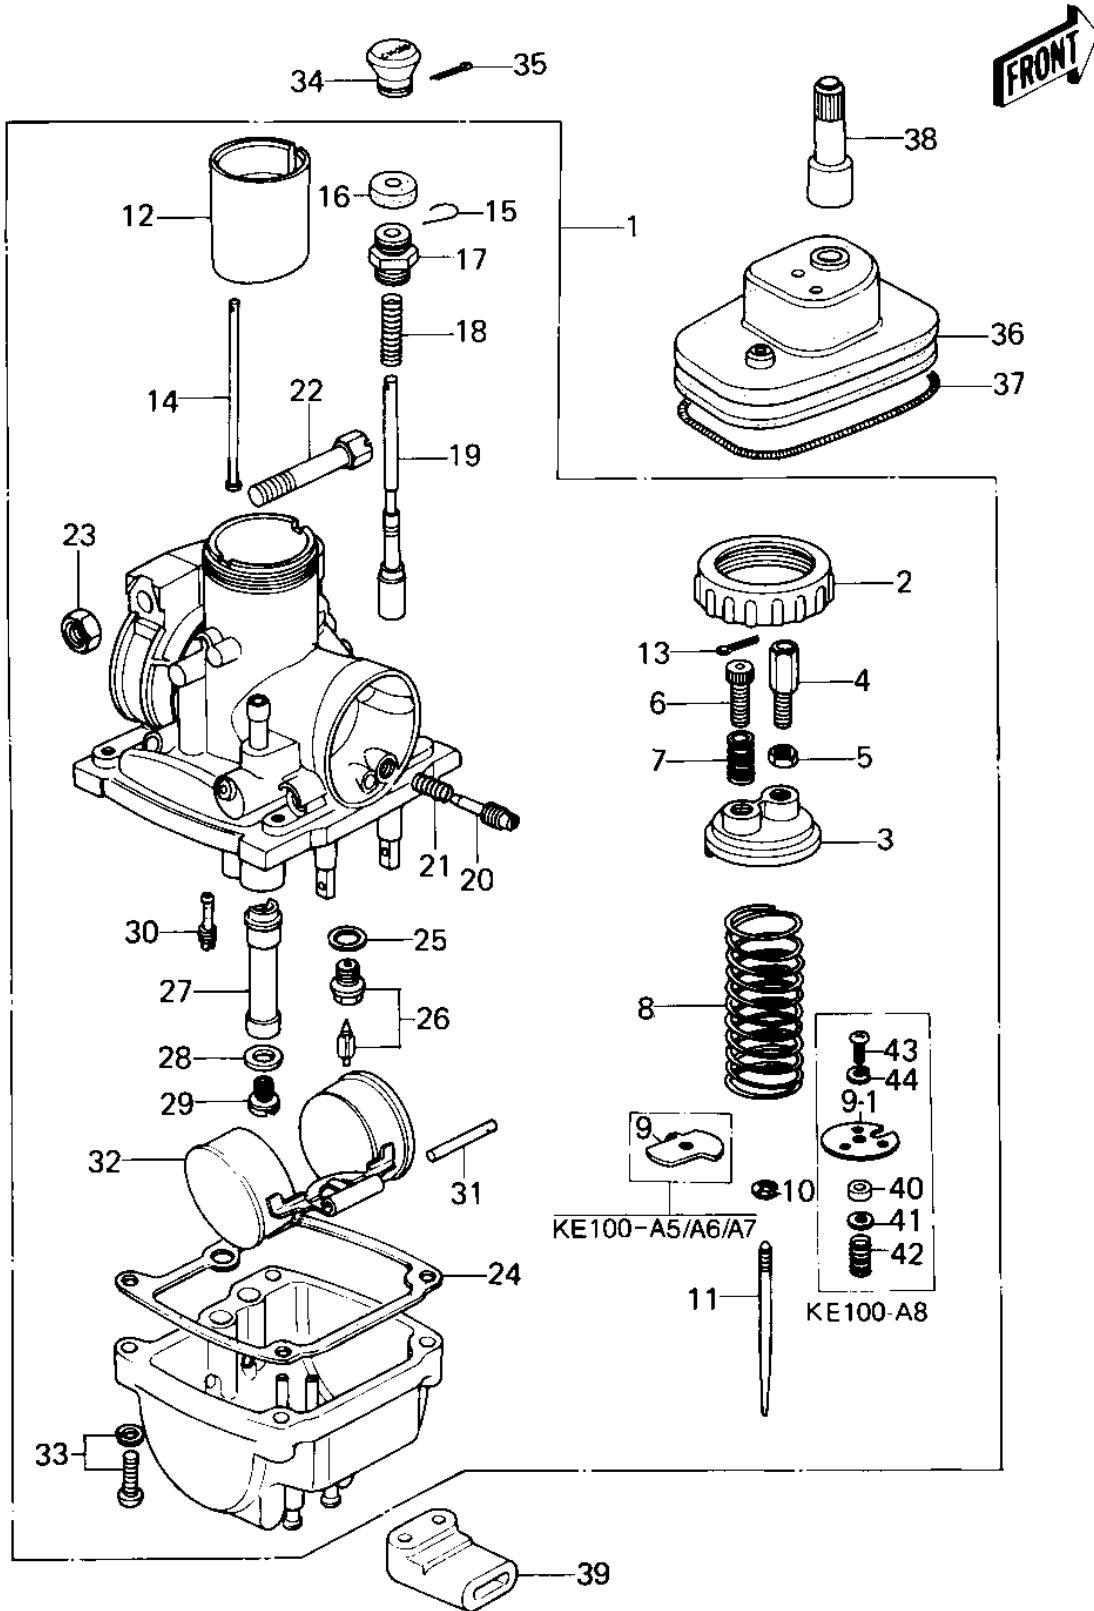

1976 KE100 PARTS DIAGRAM

CARBURETOR (KE100-A5/A6/A7/A8)

1976 KE100 PARTS LIST

CARBURETOR (KE100-A5/A6/A7/A8)

ITEM NAME	PART NUMBER	QUANTITY
CARBURETOR ASSY, (Ref # 1)	16001-230	1
CARBURETOR ASSY (Ref # 1)	16001-234	1
CARBURETOR ASSY (Ref # 1)	16001-1042	1
CAP MIXING CHAMBER (Ref # 2)	16004-010	1
TOP MIXING CHAMBER (Ref # 3)	16005-005	1
ADJUSTER,CABLE (Ref # 4)	16002-017	1
NUT CABLE ADJUST LOCK (Ref # 5)	16003-004	1
SCREW,THROTTLE STOP (Ref # 6)	16021-002	1
SPRING THR STOP SCREW (Ref # 7)	16022-005	1
SPRING THROTTLE VALVE (Ref # 8)	16006-013	1
SPRING SEAT,THRTL TL (Ref # 9)	16007-020	1
SPRING SEAT,THROT VLV (Ref # 9-1)	13169-1105	1
CIRCLIP (Ref # 10)	16008-010	1
JET NEEDLE 4EJ7 (Ref # 11)	16009-059	1
JET NEEDLE,4EJ12 (Ref # 11)	16009-1012	1
VALVE,THROTTLE CA2.0 (Ref # 12)	16025-057	1
VALV,THROTTLE,CA2.0 (Ref # 12)	16025-1013	1
PIN COTTER 1.2X10 (Ref # 13)	550D1210	1
ROD,THROTTLE VLV STP (Ref # 14)	16024-012	1
CIRCLIP (Ref # 15)	92037-1077	2
CAP,STARTER PLUNGER (Ref # 16)	16036-012	1
CAP,STARTER PLUNGER (Ref # 17)	16012-021	1
SPRING,STARTER PLUNGR (Ref # 18)	16013-010	1
PLUNGER,STARTER (Ref # 19)	16016-012	1
SCREW PILOT AIR ADJUST (Ref # 20)	16014-002	1
SPRING-THR STOP SCREW (Ref # 21)	16022-007	1
SCREW CLAMP (Ref # 22)	16010-004	1
NUT 6MM (Ref # 23)	311B0600	1
NUT,6M/M (Ref # 23)	92015-1026	1