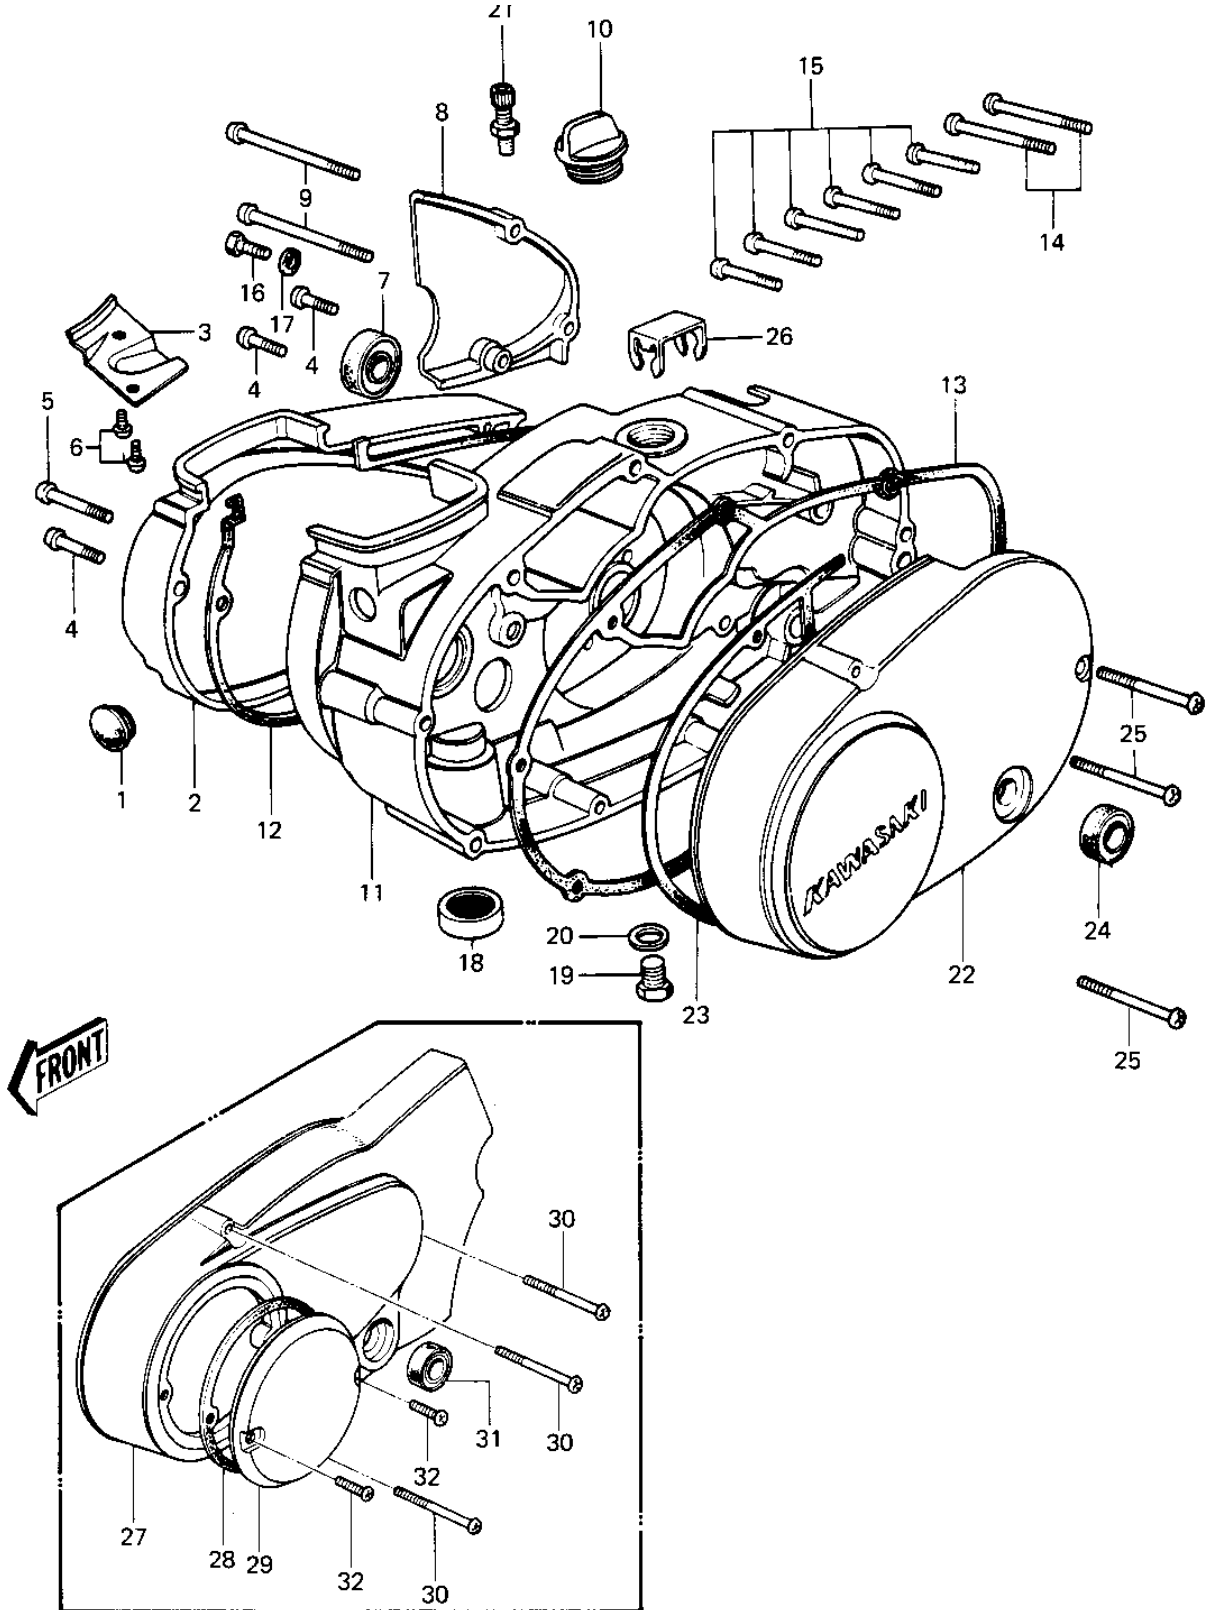

1976 KE100 PARTS DIAGRAM

ENGINE COVERS

1976 KE100 PARTS LIST

ENGINE COVERS

ITEM NAME	PART NUMBER	QUANTITY
CAP CARB MOUNT HOLE (Ref # 1)	14039-001	1
COVER,CARB BARREL (Ref # 2)	14030-1005	1
COVER,CARB BARREL (Ref # 2)	14030-1005	1
COVER,CARB BARREL (Ref # 2)	14030-1005	1
COVER,CLUTCH CABLE (Ref # 3)	14025-1137	1
COVER,CLUTCH CABLE (Ref # 3)	14025-1137	1
SCREW PAN HEAD 6X20 (Ref # 4)	220B0620	3
SCREW PAN HEAD 6X35 (Ref # 5)	220B0635	1
SCREW PAN HEAD 6X12 (Ref # 6)	220B0612	2
OIL SEAL TB14257 (Ref # 7)	653B142507	1
COVER,OIL PUMP,BUFF (Ref # 8)	14030-050-80	1
SCREW PAN HEAD 6X75 (Ref # 9)	220B0675	2
FILLER,OIL (Ref # 10)	16115-018	1
COVER,R.H,ENG,BARREL (Ref # 11)	14032-1017	1
COVER,R.H,ENG,BARREL (Ref # 11)	14032-1017	1
GASKET,CARBURETOR COV (Ref # 12)	11060-1201	1
GASKET,CLUTCH COVER (Ref # 13)	11060-1198	1
SCREW PAN HEAD 6X45 (Ref # 14)	220B0645	2
SCREW PAN HEAD 6X30 (Ref # 15)	220B0630	6
BOLT,HEX HEAD,6X14 (Ref # 16)	92001-121	1
WASHER OIL PUMP BANJO (Ref # 17)	92022-077	1
DRAIN,FUEL (Ref # 18)	16116-006	1
PLUG OIL DRAIN (Ref # 19)	92067-001	1
GASKET CHECK VALVE (Ref # 20)	92065-058	1
ADJUSTER,CABLE (Ref # 21)	16002-012	1
COVER,L.H.ENGINE (Ref # 22)	14031-1029	1
COVER,L.H.ENGINE (Ref # 22)	14031-1029	1
GASKET,GENERATOR COVE (Ref # 23)	11060-1202	1
OIL SEAL SB12205 (Ref # 24)	92049-004	1

1976 KE100 PARTS LIST

ENGINE COVERS

ITEM NAME	PART NUMBER	QUANTITY
SCREW PAN HEAD 6X45 (Ref # 25)	220B0645	3
CLAMP,OIL PUMP CABLE (Ref # 26)	92037-1107	1
COVER,GENERATOR (Ref # 27)	14031-1034	1
GASKET BREAKER COVER (Ref # 28)	14050-002	1
COVER-BRK POINT,CR (Ref # 29)	14027-007-79	1
SCREW PAN HEAD 6X40 (Ref # 30)	220B0640	3
SEAL-OIL (Ref # 31)	92049-1249	1
SCREW PAN HEAD 6X12 (Ref # 32)	220B0612	2