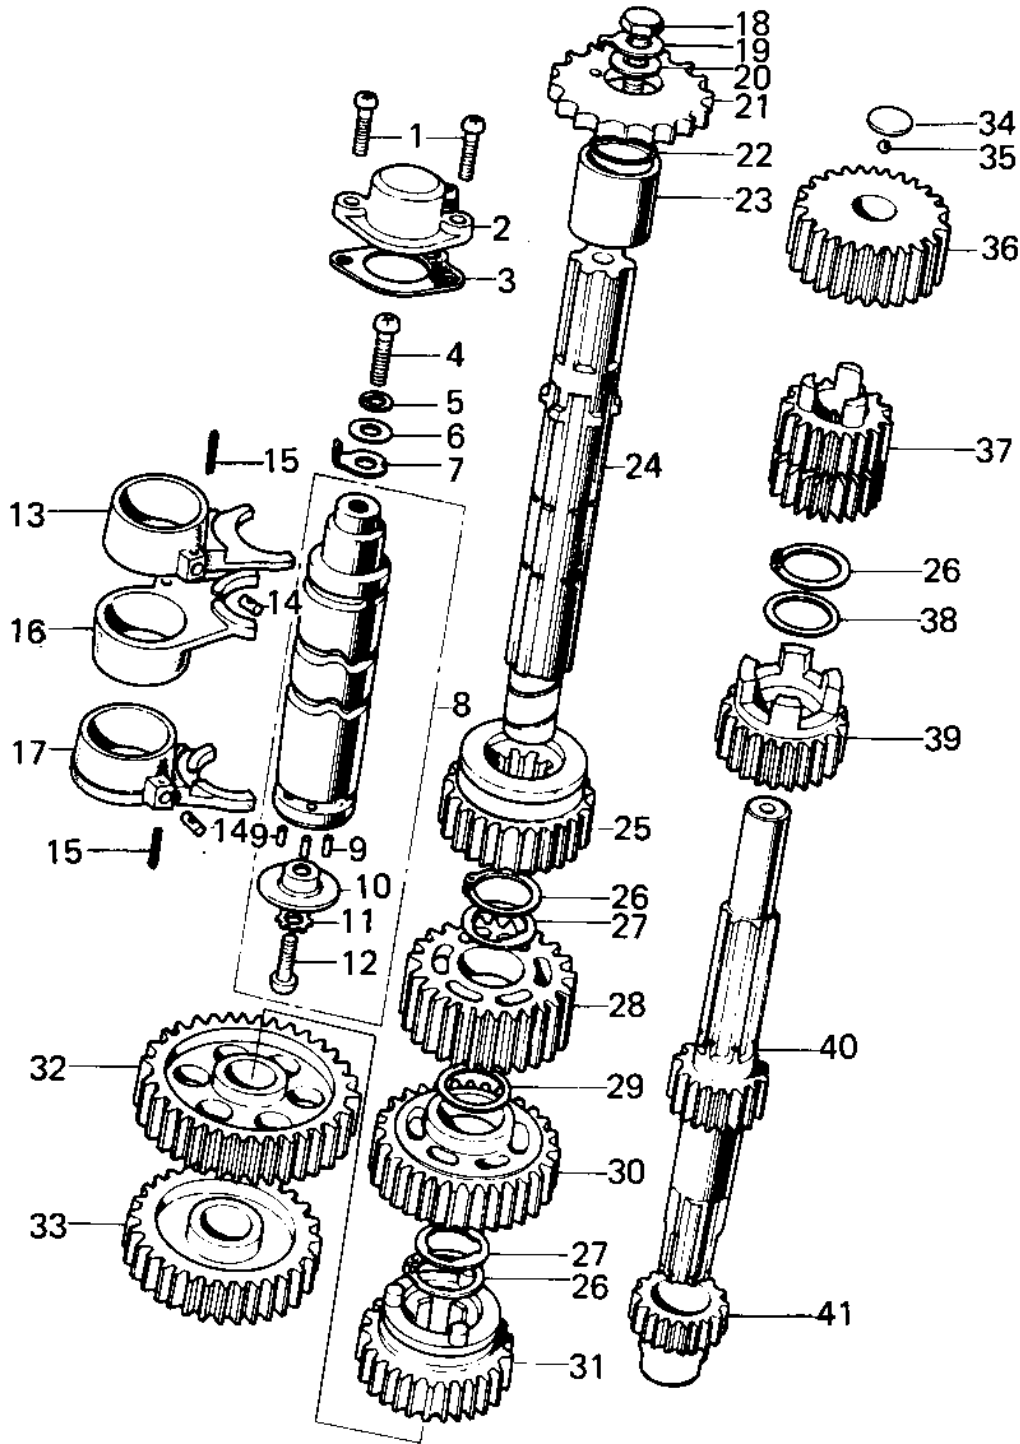

1976 KE100 PARTS DIAGRAM

TRANSMISSION/CHANGE DRUM(KE100-A5/A6/A7/

1976 KE100 PARTS LIST

TRANSMISSION/CHANGE DRUM(KE100-A5/A6/A7/

ITEM NAME	PART NUMBER	QUANTITY
SCREW PAN HEAD 6X16 (Ref # 1)	220B0616	2
SWITCH,NEUTRAL (Ref # 2)	13151-1002	1
SWITCH,NEUTRAL (Ref # 2)	13151-1002	1
GASKET NEUTRAL SWITCH (Ref # 3)	13146-002	1
SCREW PAN HEAD 6X16 (Ref # 4)	220B0616	1
WASHER SPRING 6MM (Ref # 5)	461F0600	AR
WASHER PLAIN 6MM (Ref # 6)	410B0600	1
ROTOR,NEUTRAL INDICTR (Ref # 7)	21007-1003	1
ROTOR,NEUTRAL INDICTR (Ref # 7)	21007-1003	1
DRUM ASSY-GEAR CHANGE (Ref # 8)	13239-005	1
DRUM ASSY,GEAR CHANGE (Ref # 8)	13239-1002	1
PIN GEAR CHANGE DRUM (Ref # 9)	92042-014	6
PIN GEAR CHANGE DRUM (Ref # 9)	92042-014	5
PLATE CHANGE DRUM PIN (Ref # 10)	13142-008	1
WASHER LOCK 6MM (Ref # 11)	464H0600	1
SCREW PAN HEAD 6X14 (Ref # 12)	220B0614	1
FORK SELECTOR 3RD (Ref # 13)	13140-009	1
PIN SELECT FORK GUIDE (Ref # 14)	92043-005	3
PIN COTTER 3.0X20 (Ref # 15)	550D3020	3
FORK SELECTOR 4TH-TOP (Ref # 16)	13140-017	1
FORK SELECTOR LOW-2ND (Ref # 17)	13140-010	1
BOLT-SMALL-UPSET,8X16 (Ref # 18)	115G0816	1
WASHER,LOCK,8MM (Ref # 19)	92030-012	1
WASHER,ENGINE SPRCKT (Ref # 20)	92022-266	1
ENGINE SPROCKET,1ST (Ref # 21)	13144-054	1
ENGINE SPROCKET,13T (Ref # 21)	13144-053	(1
SPROCKET-OUTPUT,14T (Ref # 21)	13144-1058	(1
"O" RING (Ref # 22)	92055-022	1
COLLAR,ENG NPROCKET (Ref # 23)	92027-179	1