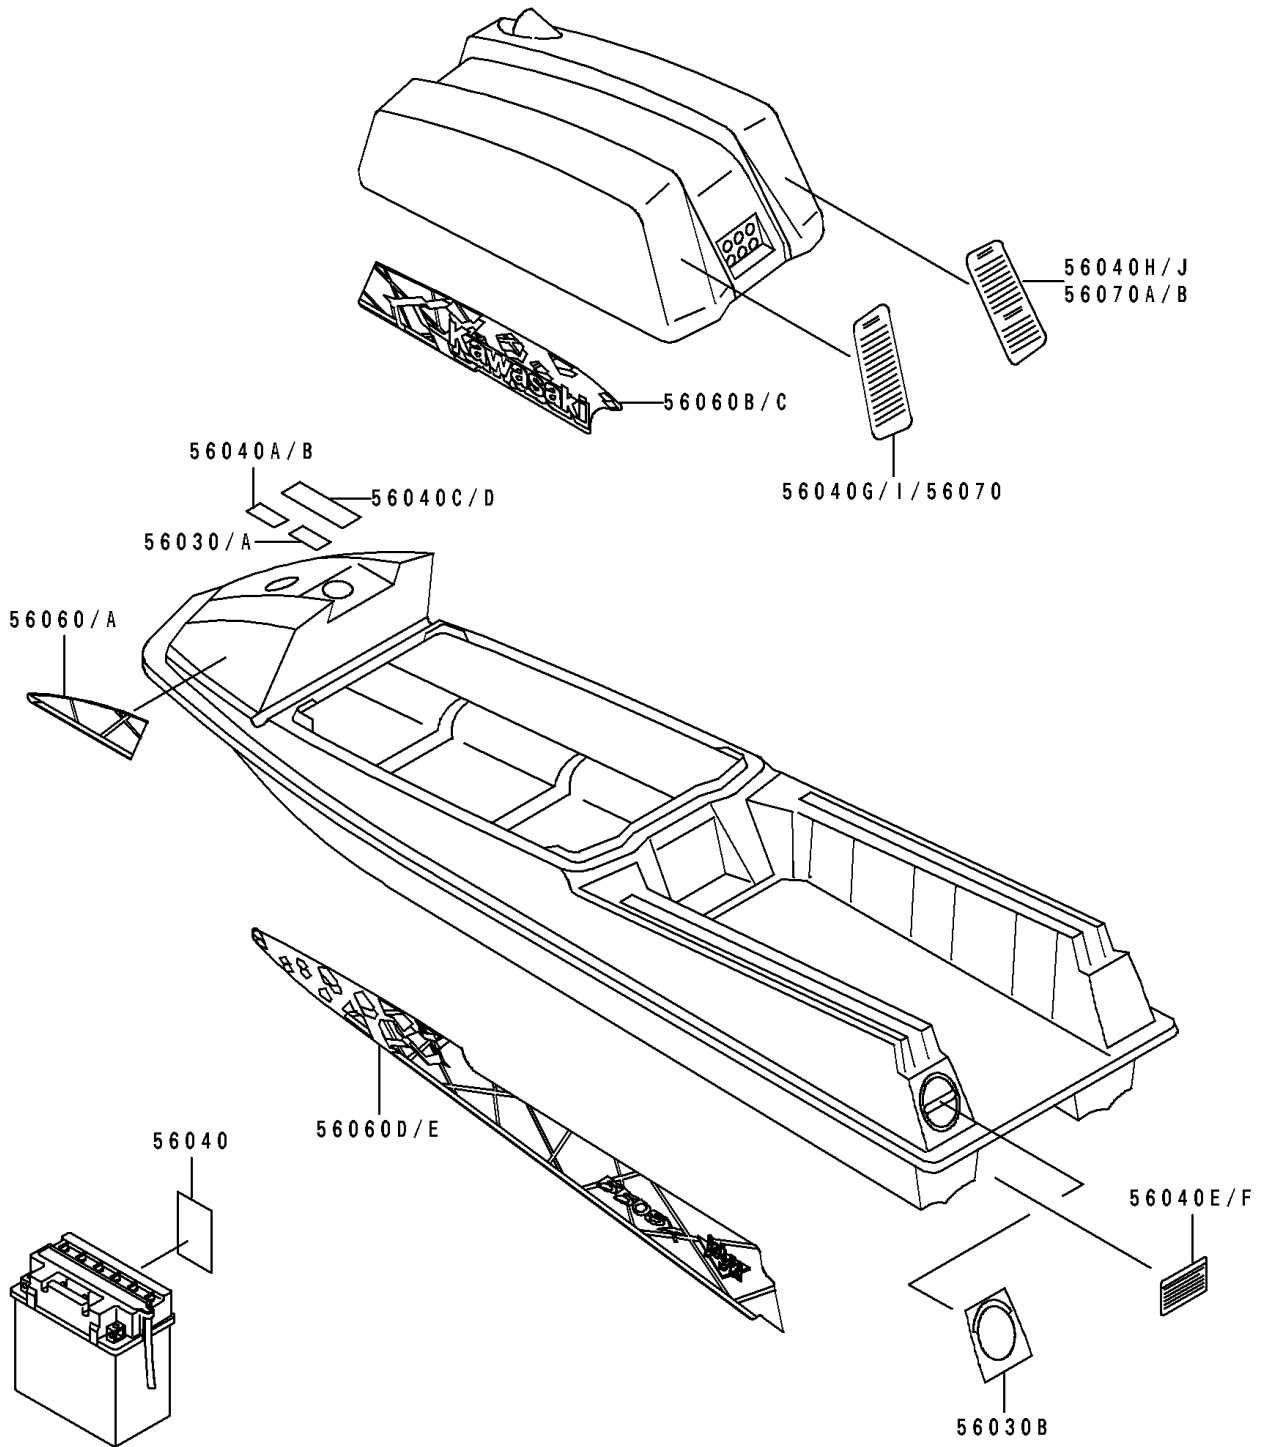

1994 550 SX PARTS DIAGRAM

Labels(JS550-C3/C4/C5)

F3183A

1994 550 SX PARTS LIST

Labels(JS550-C3/C4/C5)

ITEM NAME	PART NUMBER	QUANTITY
LABEL,OIL RECOMMENDED (Ref # 56030)	56030-3761	1
LABEL,OIL RECOMMENDED(FRENCH) (Ref # 56030A)	56030-3765	1
LABEL,FIRE EXTINGUISHER (Ref # 56030B)	56030-3774	1
LABEL,BATTERY CAUTION(FRENCH) (Ref # 56040)	56040-1106	1
LABEL-WARNING,FUEL CAUTION (Ref # 56040A)	56040-3906	1
LABEL,FUEL CAUTION(FRENCH) (Ref # 56040B)	56040-3907	1
LABEL-WARNING,FUEL SUPPLY (Ref # 56040C)	56040-3934	1
LABEL,FUEL SUPPLY(FRENCH) (Ref # 56040D)	56040-3941	1
LABEL-WARNING,NOZZLE (Ref # 56040E)	56040-3946	1
LABEL,NOZZLE CHECK(FRENCH) (Ref # 56040F)	56040-3954	1
LABEL-WARNING,SAFETY(FRENCH) (Ref # 56040I)	56040-3993	1
PATTERN,DECK,FR,LH (Ref # 56060)	56060-1244	1
PATTERN,DECK,FR,RH (Ref # 56060A)	56060-1245	1
PATTERN,ENGINE HOOD,LH (Ref # 56060B)	56060-1246	1
PATTERN,ENGINE HOOD,RH (Ref # 56060C)	56060-1247	1
PATTERN,DECK,RR,LH (Ref # 56060D)	56060-1248	1
PATTERN,DECK,RR,RH (Ref # 56060E)	56060-1249	1
LABEL-WARNING,SAFETY (Ref # 56070)	56070-3733	1
LABEL-WARNING,SAFETY(FRENCH) (Ref # 56070A)	56070-3735	1
LABEL-WARNING,SAFETY (Ref # 56070B)	56070-3736	1