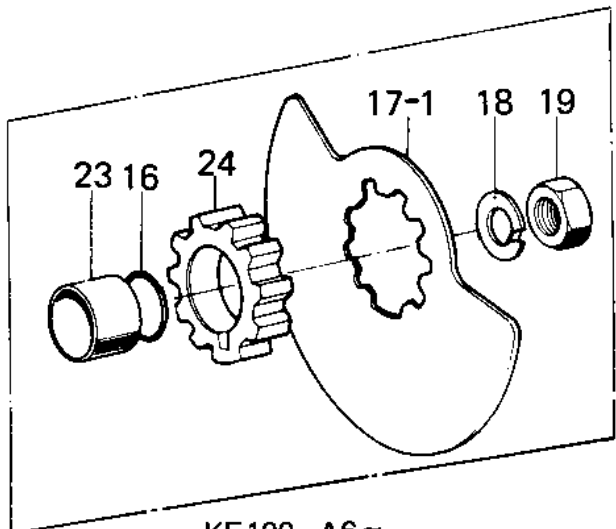

1977 KE100 PARTS DIAGRAM

CRANKSHAFT/PISTON/ROTARY VALVE

KE100-A6~

1977 KE100 PARTS LIST

CRANKSHAFT/PISTON/ROTARY VALVE

ITEM NAME	PART NUMBER	QUANTITY
PISTON,STD (Ref # 1)	13001-057	
PISTON.0.020 O.S (Ref # 1)	13029-059	
PISTON,0.040 O-S (Ref # 1)	13027-057	
RING SET,STD (Ref # 2)	13008-043	
RING SET,STD (Ref # 2)	13008-5009	
RING NET,0.020 O.S (Ref # 2)	13025-047	
RING NET,0.040 O.S (Ref # 2)	13024-050	
PIN-PISTON (Ref # 3)	13002-003	
CIRCLIP PISTON PIN (Ref # 4)	92036-003	
BEARING,SMALL END (Ref # 5)	13033-030	
CRANK&CONROD ASSY (Ref # 6)	13036-043	
CRANK&CONROD ASSY (Ref # 6)	13036-043	
CRANKSHAFT,L.H (Ref # 7)	13037-053	
CRANKSHAFT,LH (Ref # 7)	13037-1136	
CONNECTING ROD SET (Ref # 8)	13044-5015	
CONNECTING ROD SET (Ref # 8)	13044-5015	
WASHER-SIDE (Ref # 9)	92025-047	
CRANK PIN (Ref # 10)	13035-025	
BEARING,BIG END (Ref # 11)	13034-034	
CRANK SHAFT,R.H (Ref # 12)	13038-049	
CRANKSHAFT,RH (Ref # 12)	13037-1135	
PIN DOWEL 4X10 (Ref # 13)	610A0410	
WOODRUFF KEY PRY PINI (Ref # 14)	92038-003	
COLLAR CRANKSHAFT (Ref # 15)	92027-022	
"O" RING,16MM (Ref # 16)	670B2016	
VALVE ROTARY DISC (Ref # 17)	12001-004	
VALVE,ROTARY DISC (Ref # 17-1)	12002-030	
WASHER LOCK 12MM (Ref # 18)	92024-003	
NUT 12MM (Ref # 19)	92015-006	

1977 KE100 PARTS LIST

CRANKSHAFT/PISTON/ROTARY VALVE

ITEM NAME	PART NUMBER	QUANTITY
WOODRUFF KEY (Ref # 20)	510A3200	
WASHER SPRING 10MM (Ref # 21)	461F1000	
NUT,10MM (Ref # 22)	314B1000	
COLLAR,CRANKSHAFT (Ref # 23)	92027-285	
COLLAR,ROTARY VALVE (Ref # 24)	92027-1245	
COLLAR,ROTARY VALVE (Ref # 24)	92027-1245	