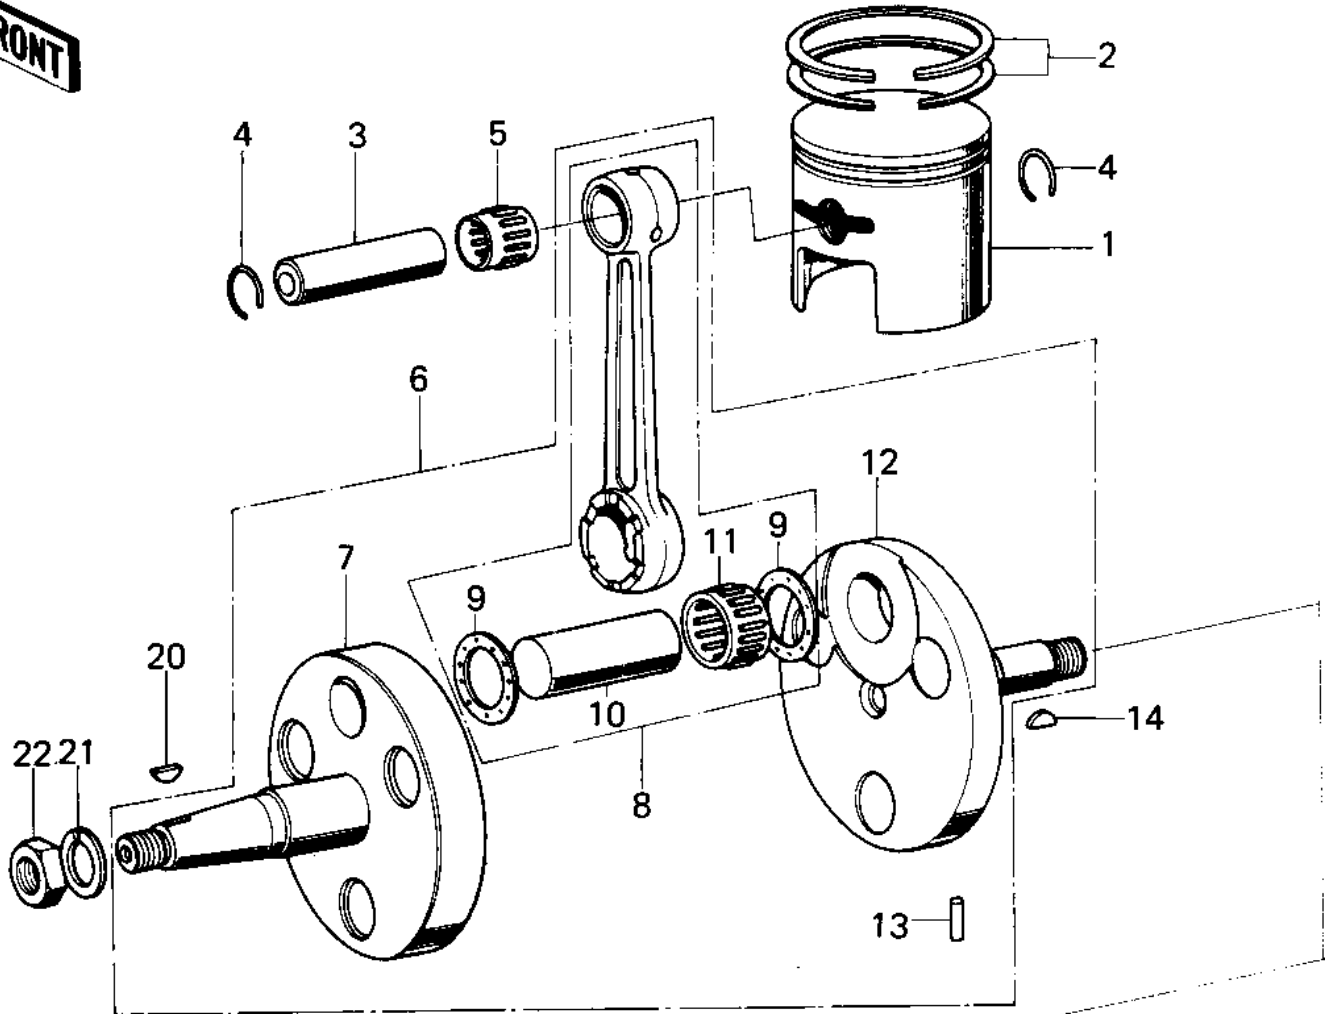

1977 KE100 PARTS DIAGRAM

CRANKSHAFT/PISTON/ROTARY VALVE

KE100-A6~

1977 KE100 PARTS LIST

CRANKSHAFT/PISTON/ROTARY VALVE

ITEM NAME	PART NUMBER	QUANTITY
PISTON,STD (Ref # 1)	13001-057	
PISTON.0.020 O.S (Ref # 1)	13029-059	
PISTON,0.040 O-S (Ref # 1)	13027-057	
RING SET,STD (Ref # 2)	13008-043	
RING SET,STD (Ref # 2)	13008-5009	
RING NET,0.020 O.S (Ref # 2)	13025-047	
RING NET,0.040 O.S (Ref # 2)	13024-050	
PIN-PISTON (Ref # 3)	13002-003	
CIRCLIP PISTON PIN (Ref # 4)	92036-003	
BEARING,SMALL END (Ref # 5)	13033-030	
CRANK&CONROD ASSY (Ref # 6)	13036-043	
CRANK&CONROD ASSY (Ref # 6)	13036-043	
CRANKSHAFT,L.H (Ref # 7)	13037-053	
CRANKSHAFT,LH (Ref # 7)	13037-1136	
CONNECTING ROD SET (Ref # 8)	13044-5015	
CONNECTING ROD SET (Ref # 8)	13044-5015	
WASHER-SIDE (Ref # 9)	92025-047	
CRANK PIN (Ref # 10)	13035-025	
BEARING,BIG END (Ref # 11)	13034-034	
CRANK SHAFT,R.H (Ref # 12)	13038-049	
CRANKSHAFT,RH (Ref # 12)	13037-1135	
PIN DOWEL 4X10 (Ref # 13)	610A0410	
WOODRUFF KEY PRY PINI (Ref # 14)	92038-003	
COLLAR CRANKSHAFT (Ref # 15)	92027-022	
"O" RING,16MM (Ref # 16)	670B2016	
VALVE ROTARY DISC (Ref # 17)	12001-004	
VALVE,ROTARY DISC (Ref # 17-1)	12002-030	
WASHER LOCK 12MM (Ref # 18)	92024-003	
NUT 12MM (Ref # 19)	92015-006	

1977 KE100 PARTS LIST

CRANKSHAFT/PISTON/ROTARY VALVE

ITEM NAME	PART NUMBER	QUANTITY
WOODRUFF KEY (Ref # 20)	510A3200	
WASHER SPRING 10MM (Ref # 21)	461F1000	
NUT,10MM (Ref # 22)	314B1000	
COLLAR,CRANKSHAFT (Ref # 23)	92027-285	
COLLAR,ROTARY VALVE (Ref # 24)	92027-1245	
COLLAR,ROTARY VALVE (Ref # 24)	92027-1245	