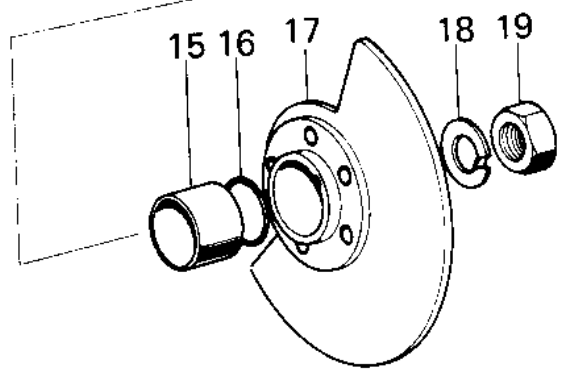

1977 KE100 PARTS DIAGRAM

CRANKSHAFT/PISTON/ROTARY VALVE

KE100-A6~

1977 KE100 PARTS LIST

CRANKSHAFT/PISTON/ROTARY VALVE

ITEM NAME	PART NUMBER	QUANTITY
PISTON,STD (Ref # 1)	13001-057	
PISTON.0.020 O.S (Ref # 1)	13029-059	
PISTON,0.040 O-S (Ref # 1)	13027-057	
RING SET,STD (Ref # 2)	13008-043	
RING SET,STD (Ref # 2)	13008-5009	
RING NET,0.020 O.S (Ref # 2)	13025-047	
RING NET,0.040 O.S (Ref # 2)	13024-050	
PIN-PISTON (Ref # 3)	13002-003	
CIRCLIP PISTON PIN (Ref # 4)	92036-003	
BEARING,SMALL END (Ref # 5)	13033-030	
CRANK&CONROD ASSY (Ref # 6)	13036-043	
CRANK&CONROD ASSY (Ref # 6)	13036-043	
CRANKSHAFT,L.H (Ref # 7)	13037-053	
CRANKSHAFT,LH (Ref # 7)	13037-1136	
CONNECTING ROD SET (Ref # 8)	13044-5015	
CONNECTING ROD SET (Ref # 8)	13044-5015	
WASHER-SIDE (Ref # 9)	92025-047	
CRANK PIN (Ref # 10)	13035-025	
BEARING,BIG END (Ref # 11)	13034-034	
CRANK SHAFT,R.H (Ref # 12)	13038-049	
CRANKSHAFT,RH (Ref # 12)	13037-1135	
PIN DOWEL 4X10 (Ref # 13)	610A0410	
WOODRUFF KEY PRY PINI (Ref # 14)	92038-003	
COLLAR CRANKSHAFT (Ref # 15)	92027-022	
"O" RING,16MM (Ref # 16)	670B2016	
VALVE ROTARY DISC (Ref # 17)	12001-004	
VALVE,ROTARY DISC (Ref # 17-1)	12002-030	
WASHER LOCK 12MM (Ref # 18)	92024-003	
NUT 12MM (Ref # 19)	92015-006	

1977 KE100 PARTS LIST

CRANKSHAFT/PISTON/ROTARY VALVE

ITEM NAME	PART NUMBER	QUANTITY
WOODRUFF KEY (Ref # 20)	510A3200	
WASHER SPRING 10MM (Ref # 21)	461F1000	
NUT,10MM (Ref # 22)	314B1000	
COLLAR,CRANKSHAFT (Ref # 23)	92027-285	
COLLAR,ROTARY VALVE (Ref # 24)	92027-1245	
COLLAR,ROTARY VALVE (Ref # 24)	92027-1245	