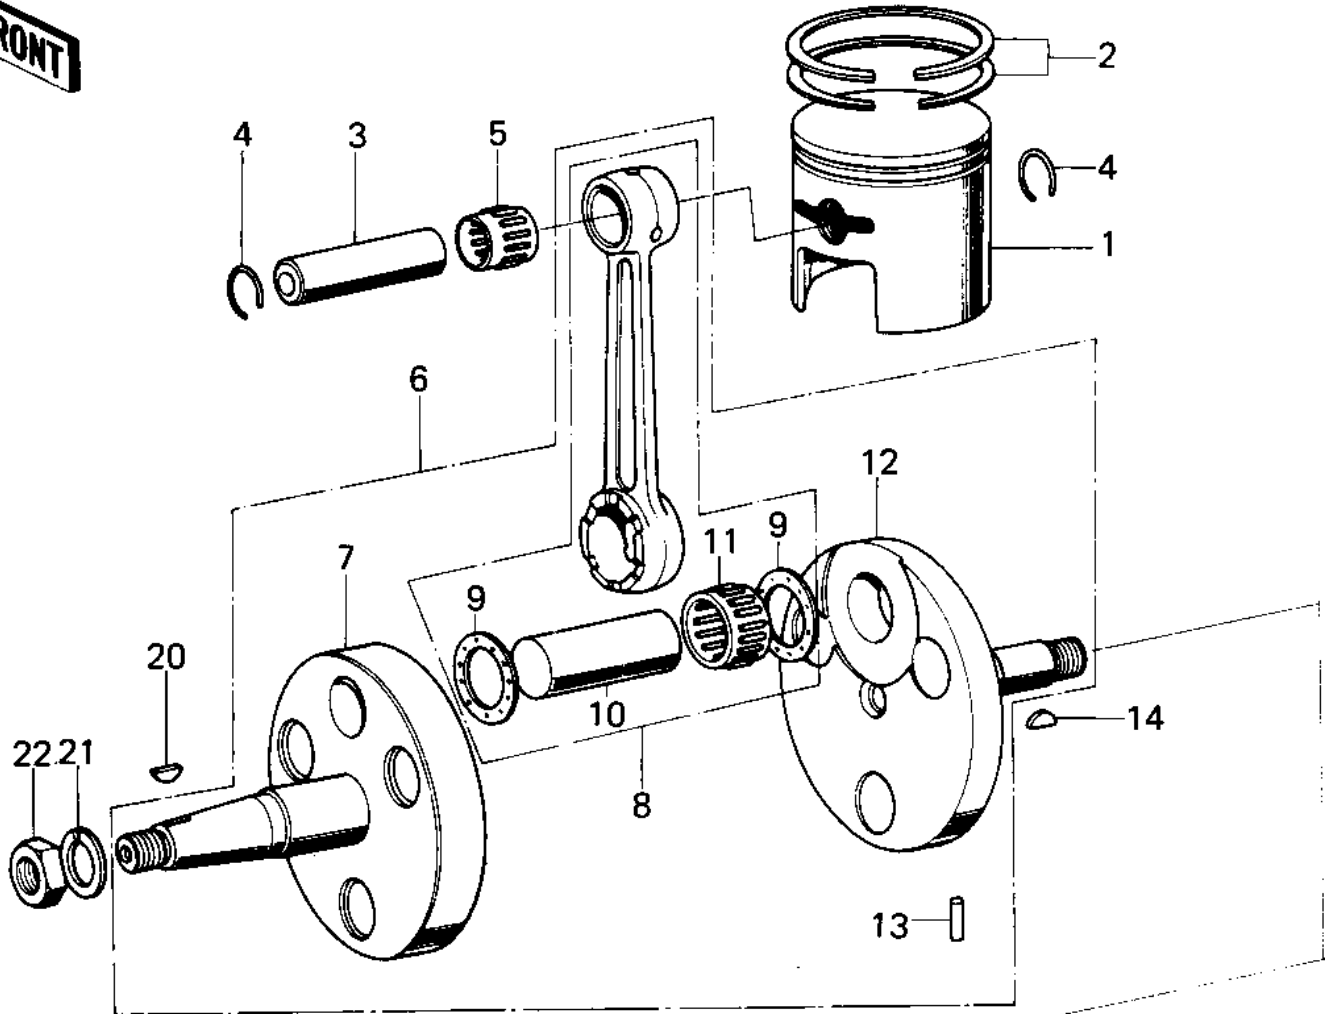

1976 KE100 PARTS DIAGRAM

CRANKSHAFT/PISTON/ROTARY VALVE

KE100-A6~

1976 KE100 PARTS LIST

CRANKSHAFT/PISTON/ROTARY VALVE

ITEM NAME	PART NUMBER	QUANTITY
PISTON,STD (Ref # 1)	13001-057	1
PISTON.0.020 O.S (Ref # 1)	13029-059	(1
PISTON,0.040 O-S (Ref # 1)	13027-057	(1
RING SET,STD (Ref # 2)	13008-043	1
RING SET,STD (Ref # 2)	13008-5009	1
RING NET,0.020 O.S (Ref # 2)	13025-047	(1
RING NET,0.040 O.S (Ref # 2)	13024-050	(1
PIN-PISTON (Ref # 3)	13002-003	1
CIRCLIP PISTON PIN (Ref # 4)	92036-003	2
BEARING,SMALL END (Ref # 5)	13033-030	1
CRANK&CONROD ASSY (Ref # 6)	13036-043	1
CRANK&CONROD ASSY (Ref # 6)	13036-043	1
CRANKSHAFT,L.H (Ref # 7)	13037-053	1
CRANKSHAFT,LH (Ref # 7)	13037-1136	1
CONNECTING ROD SET (Ref # 8)	13044-5015	1
CONNECTING ROD SET (Ref # 8)	13044-5015	1
WASHER-SIDE (Ref # 9)	92025-047	2
CRANK PIN (Ref # 10)	13035-025	1
BEARING,BIG END (Ref # 11)	13034-034	1
CRANK SHAFT,R.H (Ref # 12)	13038-049	1
CRANKSHAFT,RH (Ref # 12)	13037-1135	1
PIN DOWEL 4X10 (Ref # 13)	610A0410	1
WOODRUFF KEY PRY PINI (Ref # 14)	92038-003	1
COLLAR CRANKSHAFT (Ref # 15)	92027-022	1
"O" RING,16MM (Ref # 16)	670B2016	1
VALVE ROTARY DISC (Ref # 17)	12001-004	1
VALVE,ROTARY DISC (Ref # 17-1)	12002-030	1
WASHER LOCK 12MM (Ref # 18)	92024-003	1
NUT 12MM (Ref # 19)	92015-006	1

1976 KE100 PARTS LIST

CRANKSHAFT/PISTON/ROTARY VALVE

ITEM NAME	PART NUMBER	QUANTITY
WOODRUFF KEY (Ref # 20)	510A3200	1
WASHER SPRING 10MM (Ref # 21)	461F1000	1
NUT,10MM (Ref # 22)	314B1000	1
COLLAR,CRANKSHAFT (Ref # 23)	92027-285	1
COLLAR,ROTARY VALVE (Ref # 24)	92027-1245	1
COLLAR,ROTARY VALVE (Ref # 24)	92027-1245	1