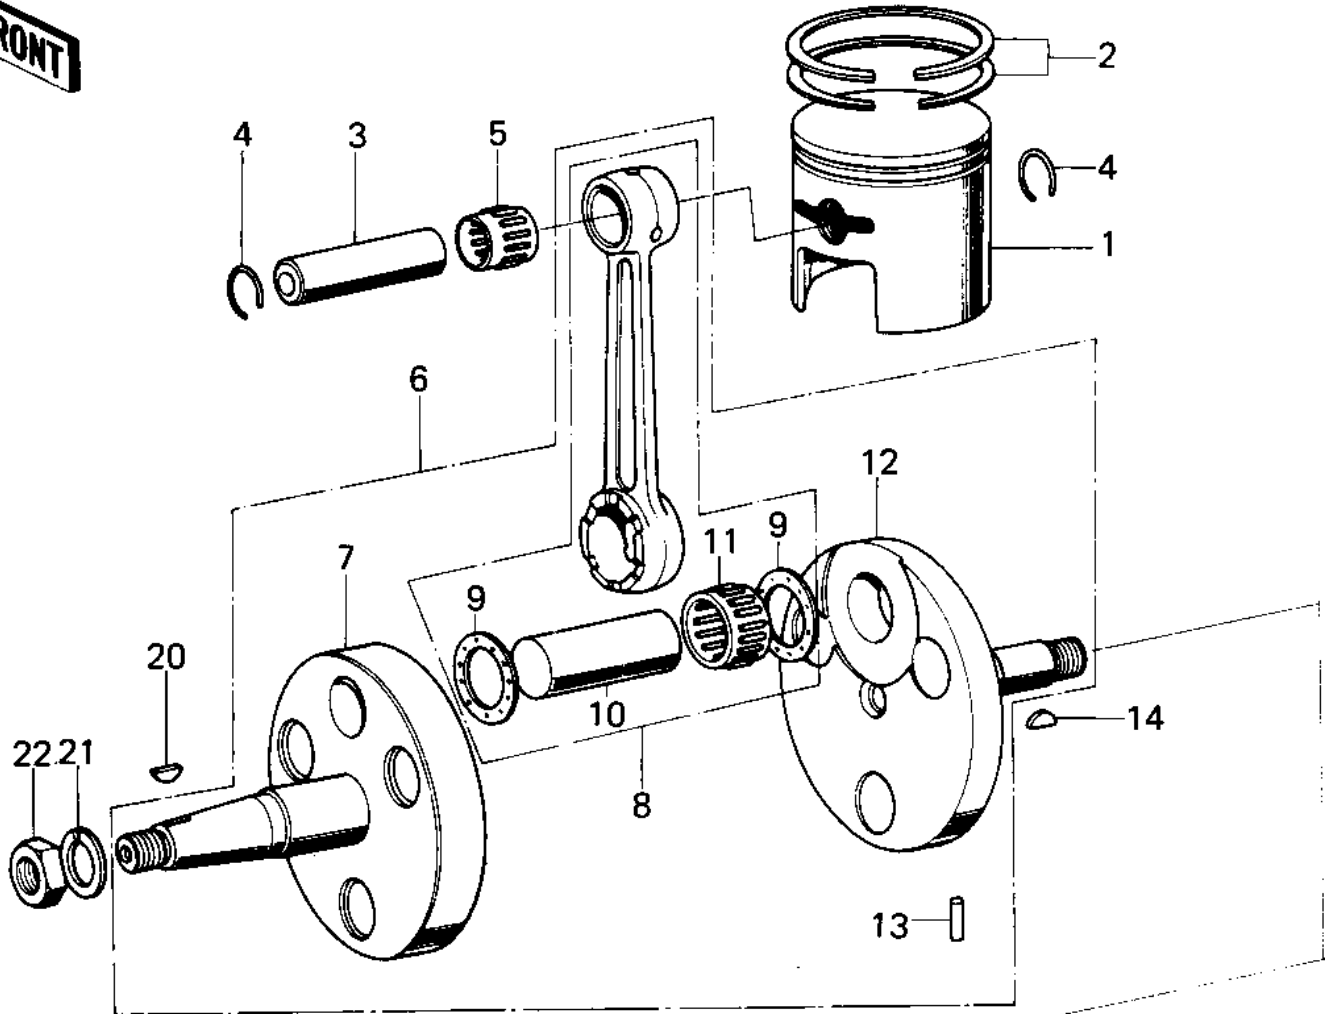

## 1976 KE100 PARTS DIAGRAM

CRANKSHAFT/PISTON/ROTARY VALVE

KE100-A6~

## 1976 KE100 PARTS LIST

CRANKSHAFT/PISTON/ROTARY VALVE

ITEM NAME	PART NUMBER	QUANTITY
PISTON,STD (Ref # 1)	13001-057	1
PISTON.0.020 O.S (Ref # 1)	13029-059	1
PISTON,0.040 O-S (Ref # 1)	13027-057	1
RING SET,STD (Ref # 2)	13008-043	1
RING SET,STD (Ref # 2)	13008-5009	1
RING NET,0.020 O.S (Ref # 2)	13025-047	1
RING NET,0.040 O.S (Ref # 2)	13024-050	1
PIN-PISTON (Ref # 3)	13002-003	1
CIRCLIP PISTON PIN (Ref # 4)	92036-003	1
BEARING,SMALL END (Ref # 5)	13033-030	1
CRANK&CONROD ASSY (Ref # 6)	13036-043	2
CRANKSHAFT,L.H (Ref # 7)	13037-053	1
CRANKSHAFT,LH (Ref # 7)	13037-1136	1
CONNECTING ROD SET (Ref # 8)	13044-5015	2
WASHER-SIDE (Ref # 9)	92025-047	1
CRANK PIN (Ref # 10)	13035-025	1
BEARING,BIG END (Ref # 11)	13034-034	1
CRANK SHAFT,R.H (Ref # 12)	13038-049	1
CRANKSHAFT,RH (Ref # 12)	13037-1135	1
PIN DOWEL 4X10 (Ref # 13)	610A0410	1
WOODRUFF KEY PRY PINI (Ref # 14)	92038-003	1
COLLAR CRANKSHAFT (Ref # 15)	92027-022	1
"O" RING,16MM (Ref # 16)	670B2016	1
VALVE ROTARY DISC (Ref # 17)	12001-004	1
VALVE,ROTARY DISC (Ref # 17-1)	12002-030	1
WASHER LOCK 12MM (Ref # 18)	92024-003	1
NUT 12MM (Ref # 19)	92015-006	1
WOODRUFF KEY (Ref # 20)	510A3200	1
WASHER SPRING 10MM (Ref # 21)	461F1000	1

## 1976 KE100 PARTS LIST

CRANKSHAFT/PISTON/ROTARY VALVE

ITEM NAME	PART NUMBER	QUANTITY
NUT,10MM (Ref # 22)	314B1000	1
COLLAR,CRANKSHAFT (Ref # 23)	92027-285	1
COLLAR,ROTARY VALVE (Ref # 24)	92027-1245	2