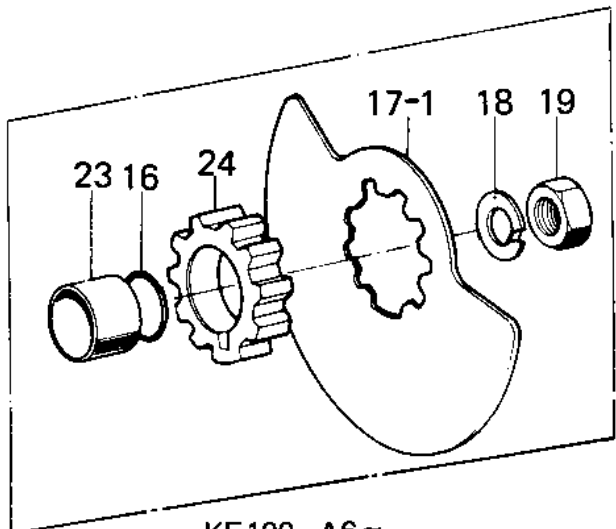

## 1976 KE100 PARTS DIAGRAM

CRANKSHAFT/PISTON/ROTARY VALVE

KE100-A6~

## 1976 KE100 PARTS LIST

CRANKSHAFT/PISTON/ROTARY VALVE

ITEM NAME	PART NUMBER	QUANTITY
PISTON,STD (Ref # 1)	13001-057	1
PISTON.0.020 O.S (Ref # 1)	13029-059	1
PISTON,0.040 O-S (Ref # 1)	13027-057	1
RING SET,STD (Ref # 2)	13008-043	1
RING SET,STD (Ref # 2)	13008-5009	1
RING NET,0.020 O.S (Ref # 2)	13025-047	1
RING NET,0.040 O.S (Ref # 2)	13024-050	1
PIN-PISTON (Ref # 3)	13002-003	1
CIRCLIP PISTON PIN (Ref # 4)	92036-003	1
BEARING,SMALL END (Ref # 5)	13033-030	1
CRANK&CONROD ASSY (Ref # 6)	13036-043	2
CRANKSHAFT,L.H (Ref # 7)	13037-053	1
CRANKSHAFT,LH (Ref # 7)	13037-1136	1
CONNECTING ROD SET (Ref # 8)	13044-5015	2
WASHER-SIDE (Ref # 9)	92025-047	1
CRANK PIN (Ref # 10)	13035-025	1
BEARING,BIG END (Ref # 11)	13034-034	1
CRANK SHAFT,R.H (Ref # 12)	13038-049	1
CRANKSHAFT,RH (Ref # 12)	13037-1135	1
PIN DOWEL 4X10 (Ref # 13)	610A0410	1
WOODRUFF KEY PRY PINI (Ref # 14)	92038-003	1
COLLAR CRANKSHAFT (Ref # 15)	92027-022	1
"O" RING,16MM (Ref # 16)	670B2016	1
VALVE ROTARY DISC (Ref # 17)	12001-004	1
VALVE,ROTARY DISC (Ref # 17-1)	12002-030	1
WASHER LOCK 12MM (Ref # 18)	92024-003	1
NUT 12MM (Ref # 19)	92015-006	1
WOODRUFF KEY (Ref # 20)	510A3200	1
WASHER SPRING 10MM (Ref # 21)	461F1000	1

## 1976 KE100 PARTS LIST

CRANKSHAFT/PISTON/ROTARY VALVE

ITEM NAME	PART NUMBER	QUANTITY
NUT,10MM (Ref # 22)	314B1000	1
COLLAR,CRANKSHAFT (Ref # 23)	92027-285	1
COLLAR,ROTARY VALVE (Ref # 24)	92027-1245	2