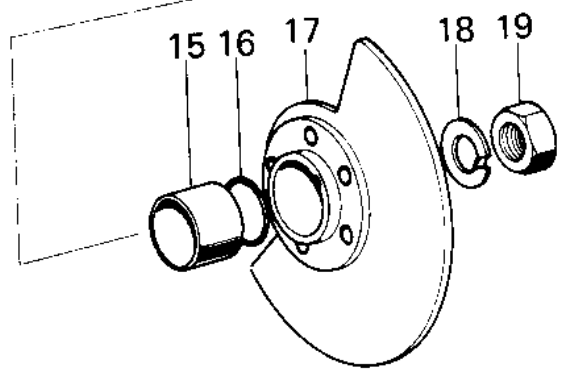

## 1976 KE100 PARTS DIAGRAM

CRANKSHAFT/PISTON/ROTARY VALVE

KE100-A6~

## 1976 KE100 PARTS LIST

CRANKSHAFT/PISTON/ROTARY VALVE

ITEM NAME	PART NUMBER	QUANTITY
PISTON,STD (Ref # 1)	13001-057	1
PISTON.0.020 O.S (Ref # 1)	13029-059	1
PISTON,0.040 O-S (Ref # 1)	13027-057	1
RING SET,STD (Ref # 2)	13008-043	1
RING SET,STD (Ref # 2)	13008-5009	1
RING NET,0.020 O.S (Ref # 2)	13025-047	1
RING NET,0.040 O.S (Ref # 2)	13024-050	1
PIN-PISTON (Ref # 3)	13002-003	1
CIRCLIP PISTON PIN (Ref # 4)	92036-003	1
BEARING,SMALL END (Ref # 5)	13033-030	1
CRANK&CONROD ASSY (Ref # 6)	13036-043	2
CRANKSHAFT,L.H (Ref # 7)	13037-053	1
CRANKSHAFT,LH (Ref # 7)	13037-1136	1
CONNECTING ROD SET (Ref # 8)	13044-5015	2
WASHER-SIDE (Ref # 9)	92025-047	1
CRANK PIN (Ref # 10)	13035-025	1
BEARING,BIG END (Ref # 11)	13034-034	1
CRANK SHAFT,R.H (Ref # 12)	13038-049	1
CRANKSHAFT,RH (Ref # 12)	13037-1135	1
PIN DOWEL 4X10 (Ref # 13)	610A0410	1
WOODRUFF KEY PRY PINI (Ref # 14)	92038-003	1
COLLAR CRANKSHAFT (Ref # 15)	92027-022	1
"O" RING,16MM (Ref # 16)	670B2016	1
VALVE ROTARY DISC (Ref # 17)	12001-004	1
VALVE,ROTARY DISC (Ref # 17-1)	12002-030	1
WASHER LOCK 12MM (Ref # 18)	92024-003	1
NUT 12MM (Ref # 19)	92015-006	1
WOODRUFF KEY (Ref # 20)	510A3200	1
WASHER SPRING 10MM (Ref # 21)	461F1000	1

## 1976 KE100 PARTS LIST

CRANKSHAFT/PISTON/ROTARY VALVE

ITEM NAME	PART NUMBER	QUANTITY
NUT,10MM (Ref # 22)	314B1000	1
COLLAR,CRANKSHAFT (Ref # 23)	92027-285	1
COLLAR,ROTARY VALVE (Ref # 24)	92027-1245	2