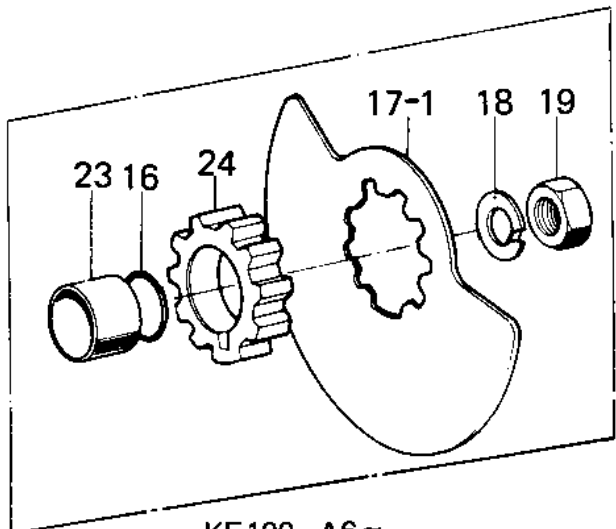

1976 KE100 PARTS DIAGRAM

CRANKSHAFT/PISTON/ROTARY VALVE

KE100-A6~

1976 KE100 PARTS LIST

CRANKSHAFT/PISTON/ROTARY VALVE

ITEM NAME	PART NUMBER	QUANTITY
PISTON,STD (Ref # 1)	13001-057	1
PISTON.0.020 O.S (Ref # 1)	13029-059	(1
PISTON,0.040 O-S (Ref # 1)	13027-057	(1
RING SET,STD (Ref # 2)	13008-043	1
RING SET,STD (Ref # 2)	13008-5009	1
RING NET,0.020 O.S (Ref # 2)	13025-047	(1
RING NET,0.040 O.S (Ref # 2)	13024-050	(1
PIN-PISTON (Ref # 3)	13002-003	1
CIRCLIP PISTON PIN (Ref # 4)	92036-003	2
BEARING,SMALL END (Ref # 5)	13033-030	1
CRANK&CONROD ASSY (Ref # 6)	13036-043	1
CRANK&CONROD ASSY (Ref # 6)	13036-043	1
CRANKSHAFT,L.H (Ref # 7)	13037-053	1
CRANKSHAFT,LH (Ref # 7)	13037-1136	1
CONNECTING ROD SET (Ref # 8)	13044-5015	1
CONNECTING ROD SET (Ref # 8)	13044-5015	1
WASHER-SIDE (Ref # 9)	92025-047	2
CRANK PIN (Ref # 10)	13035-025	1
BEARING,BIG END (Ref # 11)	13034-034	1
CRANK SHAFT,R.H (Ref # 12)	13038-049	1
CRANKSHAFT,RH (Ref # 12)	13037-1135	1
PIN DOWEL 4X10 (Ref # 13)	610A0410	1
WOODRUFF KEY PRY PINI (Ref # 14)	92038-003	1
COLLAR CRANKSHAFT (Ref # 15)	92027-022	1
"O" RING,16MM (Ref # 16)	670B2016	1
VALVE ROTARY DISC (Ref # 17)	12001-004	1
VALVE,ROTARY DISC (Ref # 17-1)	12002-030	1
WASHER LOCK 12MM (Ref # 18)	92024-003	1
NUT 12MM (Ref # 19)	92015-006	1

1976 KE100 PARTS LIST

CRANKSHAFT/PISTON/ROTARY VALVE

ITEM NAME	PART NUMBER	QUANTITY
WOODRUFF KEY (Ref # 20)	510A3200	1
WASHER SPRING 10MM (Ref # 21)	461F1000	1
NUT,10MM (Ref # 22)	314B1000	1
COLLAR,CRANKSHAFT (Ref # 23)	92027-285	1
COLLAR,ROTARY VALVE (Ref # 24)	92027-1245	1
COLLAR,ROTARY VALVE (Ref # 24)	92027-1245	1