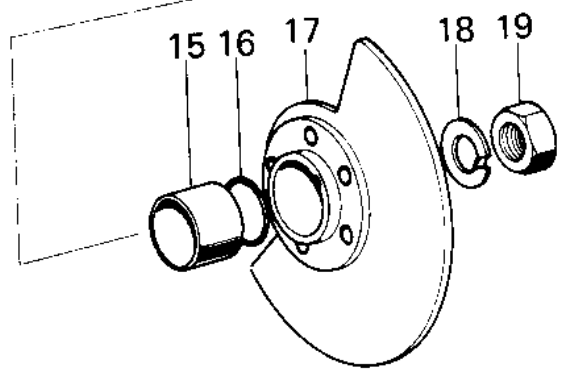

1976 KE100 PARTS DIAGRAM

CRANKSHAFT/PISTON/ROTARY VALVE

KE100-A6~

1976 KE100 PARTS LIST

CRANKSHAFT/PISTON/ROTARY VALVE

ITEM NAME	PART NUMBER	QUANTITY
PISTON,STD (Ref # 1)	13001-057	1
PISTON.0.020 O.S (Ref # 1)	13029-059	(1
PISTON,0.040 O-S (Ref # 1)	13027-057	(1
RING SET,STD (Ref # 2)	13008-043	1
RING SET,STD (Ref # 2)	13008-5009	1
RING NET,0.020 O.S (Ref # 2)	13025-047	(1
RING NET,0.040 O.S (Ref # 2)	13024-050	(1
PIN-PISTON (Ref # 3)	13002-003	1
CIRCLIP PISTON PIN (Ref # 4)	92036-003	2
BEARING,SMALL END (Ref # 5)	13033-030	1
CRANK&CONROD ASSY (Ref # 6)	13036-043	1
CRANK&CONROD ASSY (Ref # 6)	13036-043	1
CRANKSHAFT,L.H (Ref # 7)	13037-053	1
CRANKSHAFT,LH (Ref # 7)	13037-1136	1
CONNECTING ROD SET (Ref # 8)	13044-5015	1
CONNECTING ROD SET (Ref # 8)	13044-5015	1
WASHER-SIDE (Ref # 9)	92025-047	2
CRANK PIN (Ref # 10)	13035-025	1
BEARING,BIG END (Ref # 11)	13034-034	1
CRANK SHAFT,R.H (Ref # 12)	13038-049	1
CRANKSHAFT,RH (Ref # 12)	13037-1135	1
PIN DOWEL 4X10 (Ref # 13)	610A0410	1
WOODRUFF KEY PRY PINI (Ref # 14)	92038-003	1
COLLAR CRANKSHAFT (Ref # 15)	92027-022	1
"O" RING,16MM (Ref # 16)	670B2016	1
VALVE ROTARY DISC (Ref # 17)	12001-004	1
VALVE,ROTARY DISC (Ref # 17-1)	12002-030	1
WASHER LOCK 12MM (Ref # 18)	92024-003	1
NUT 12MM (Ref # 19)	92015-006	1

1976 KE100 PARTS LIST

CRANKSHAFT/PISTON/ROTARY VALVE

ITEM NAME	PART NUMBER	QUANTITY
WOODRUFF KEY (Ref # 20)	510A3200	1
WASHER SPRING 10MM (Ref # 21)	461F1000	1
NUT,10MM (Ref # 22)	314B1000	1
COLLAR,CRANKSHAFT (Ref # 23)	92027-285	1
COLLAR,ROTARY VALVE (Ref # 24)	92027-1245	1
COLLAR,ROTARY VALVE (Ref # 24)	92027-1245	1