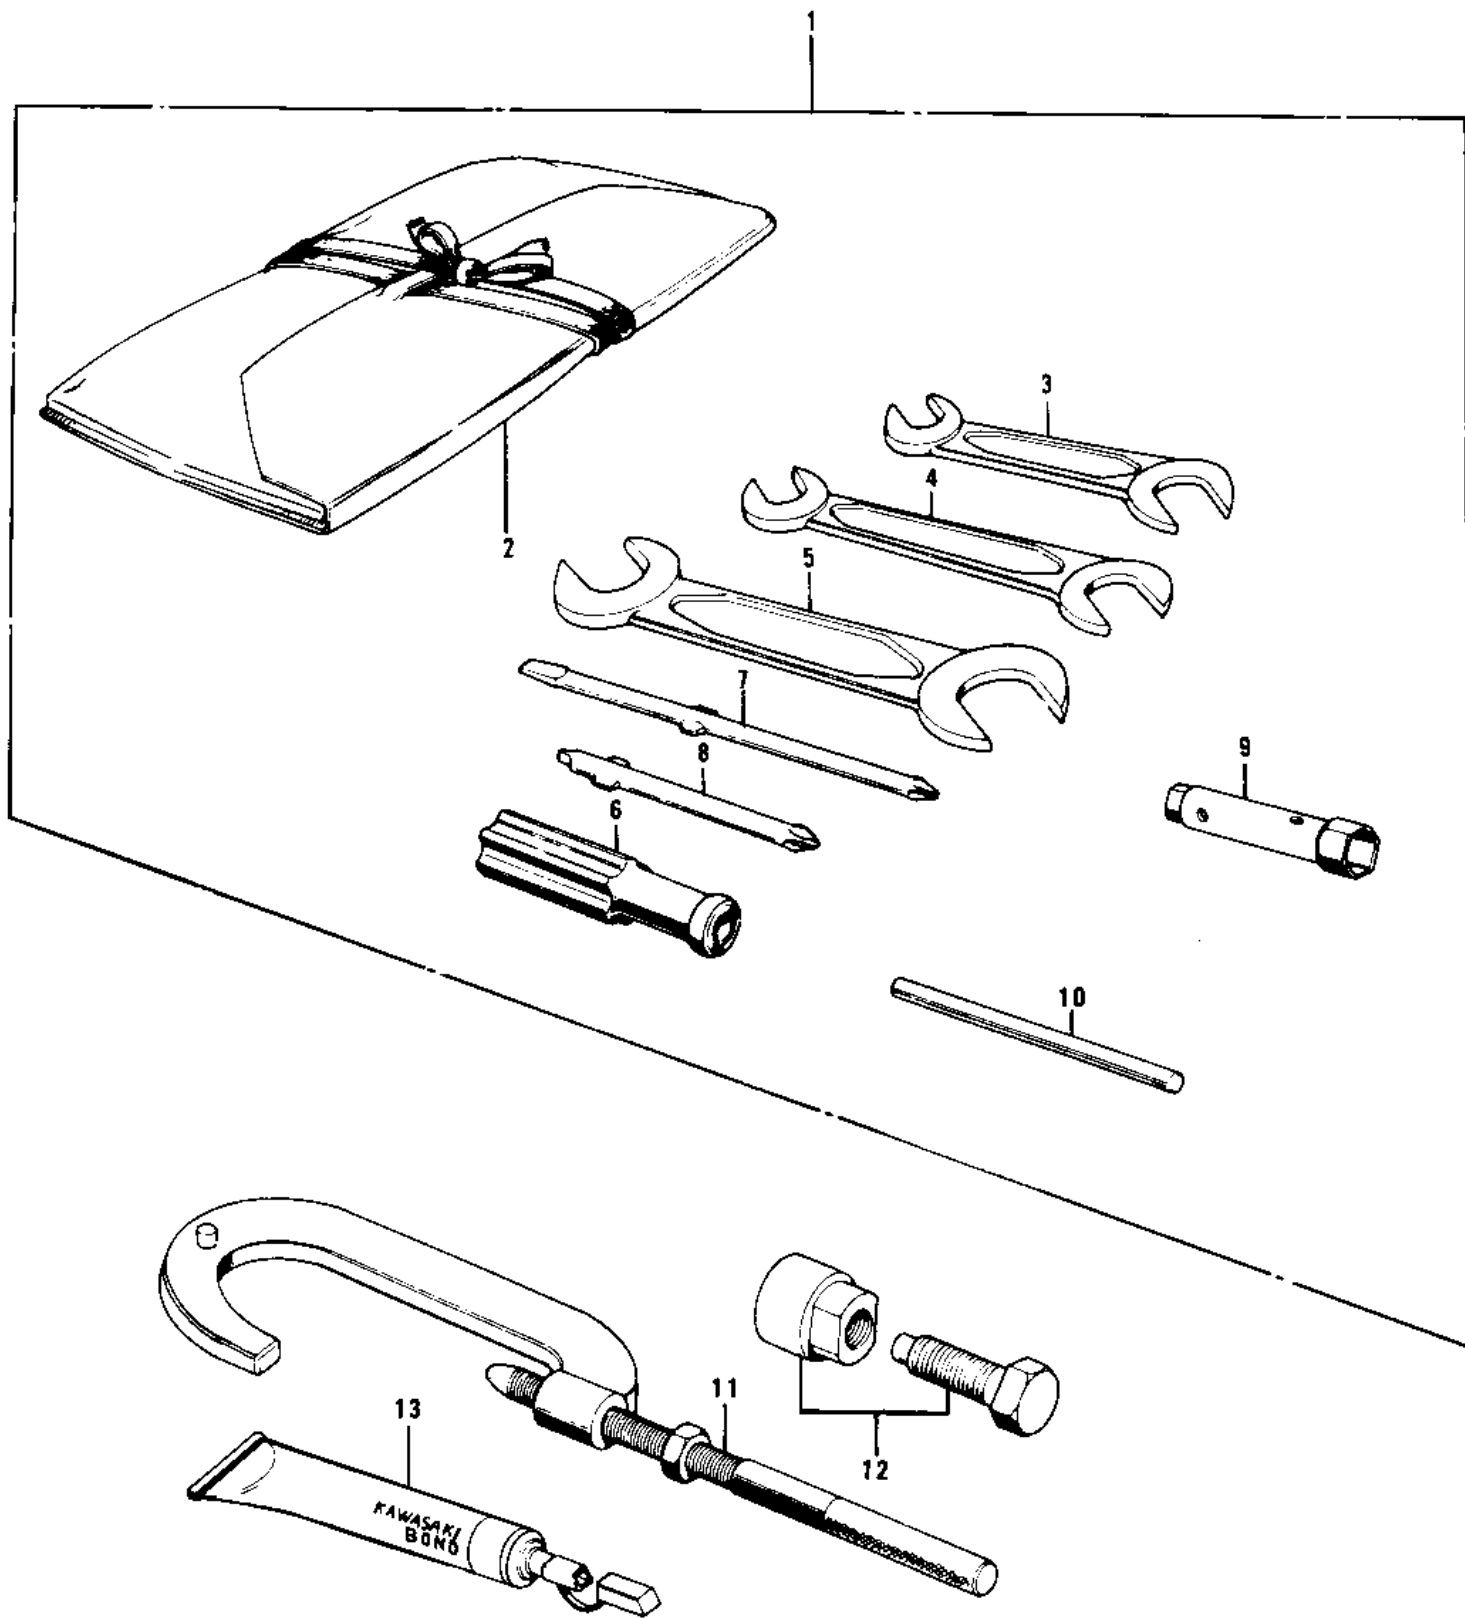

1976 KD100-M1 PARTS DIAGRAM

OWNER TOOLS

1976 KD100-M1 PARTS LIST

OWNER TOOLS

ITEM NAME	PART NUMBER	QUANTITY
*** N.L.A.*** (Canada) (Ref # 1)	56007-035	1
*** N.L.A.*** (Canada) (Ref # 1)	56007-1003	1
BAG,TOOL (Ref # 2)	56008-008	1
BAG,TOOL (Ref # 2)	56008-1007	1
WRENCH,OPEN,8X10 (Ref # 3)	92126-001	1
WRENCH,OPEN END,12X13 (Ref # 4)	92126-002	1
TOOL-WRENCH,OPEN END, (Ref # 5)	92110-1153	1
92106-1001 (Canada) (Ref # 6)	92106-002	1
TOOL-DRIVER (Ref # 7)	92107-1052	1
SCREW DRIVER #3 PHILIP (Ref # 8)	92107-005	1
WRENCH,BOX,17X21 (Ref # 9)	92110-012	1
92111-005 (Canada) (Ref # 10)	92111-007	1
57001-1243 (Canada) (Ref # 11)	56019-040	1
57001-252 (Canada) (Ref # 12)	56019-033	1
LIQUID GASKET (Ref # 13)	92104-002	1