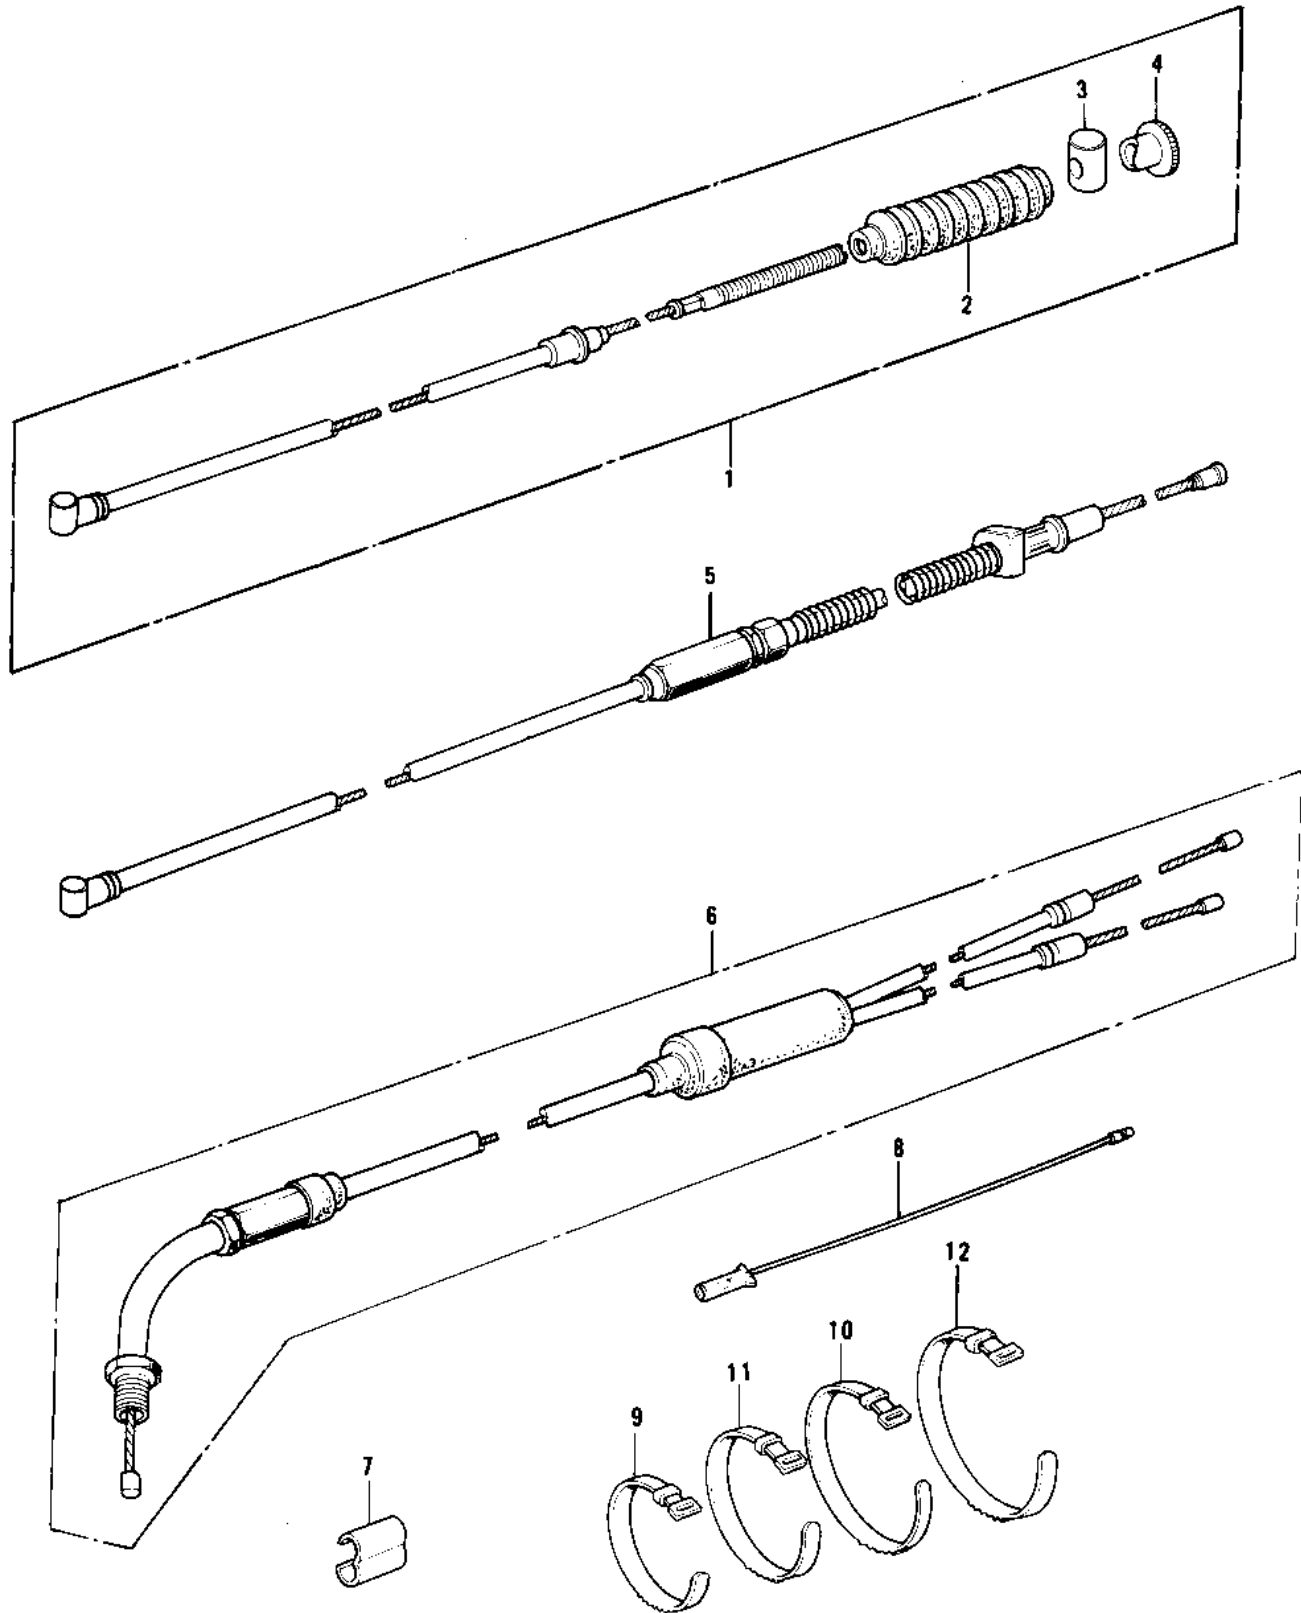

## 1978 KD100-M3 PARTS DIAGRAM

CABLES/CHASSIS ELECTRICAL EQUIPMENT

## 1978 KD100-M3 PARTS LIST

CABLES/CHASSIS ELECTRICAL EQUIPMENT

ITEM NAME	PART NUMBER	QUANTITY
CABLE,FRONT BRAKE (Ref # 1)	54005-074	1
DUST COVER-BRKE CABLE (Ref # 2)	54009-008	1
JOINT-BRAKE ROD (Ref # 3)	92043-082	1
NUT-BRAKE ROD ADJUST (Ref # 4)	92015-052	1
CABLE, CLUTCH (Ref # 5)	54011-073	1
CABLE,CONTROL (Ref # 6)	54012-109	1
CLAMP-CABLE (Ref # 7)	92037-069	1
WIRING HARNESS,EXTNSN (Ref # 8)	26011-006	1
BAND,SHORT (Ref # 9)	92072-030	1
BAND,WIRING HARNESS (Ref # 10)	92072-056	1
BAND,MIDDLE (Ref # 11)	92072-031	1
BAND,LONG (Ref # 12)	92072-032	1