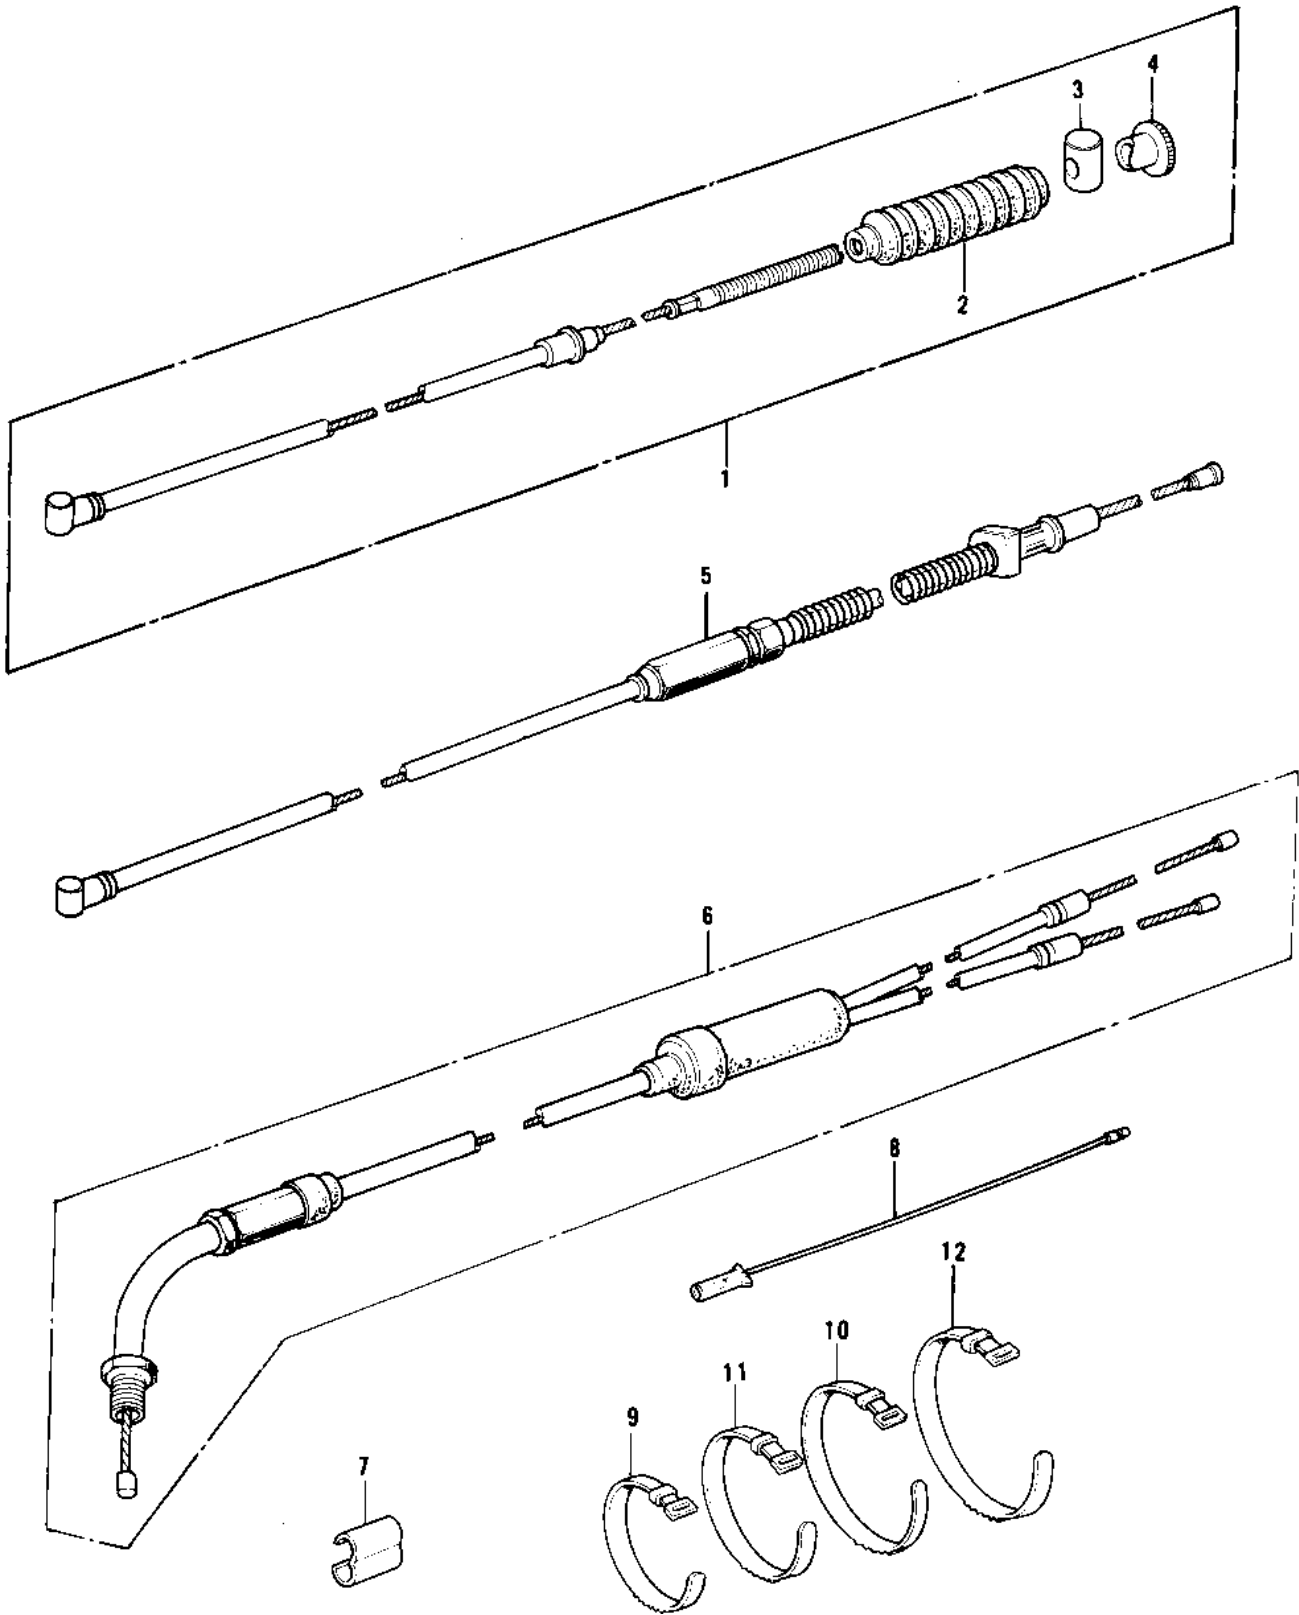

## 1976 KD100-M1 PARTS DIAGRAM

CABLES/CHASSIS ELECTRICAL EQUIPMENT

## 1976 KD100-M1 PARTS LIST

CABLES/CHASSIS ELECTRICAL EQUIPMENT

ITEM NAME	PART NUMBER	QUANTITY
CABLE,FRONT BRAKE (Ref # 1)	54005-074	1
DUST COVER-BRKE CABLE (Ref # 2)	54009-008	1
JOINT-BRAKE ROD (Ref # 3)	92043-082	1
NUT-BRAKE ROD ADJUST (Ref # 4)	92015-052	1
CABLE, CLUTCH (Ref # 5)	54011-073	1
CABLE,CONTROL (Ref # 6)	54012-109	1
CLAMP-CABLE (Ref # 7)	92037-069	1
WIRING HARNESS,EXTNSN (Ref # 8)	26011-006	1
BAND,SHORT (Ref # 9)	92072-030	1
BAND,WIRING HARNESS (Ref # 10)	92072-056	1
BAND,MIDDLE (Ref # 11)	92072-031	1
BAND,LONG (Ref # 12)	92072-032	1