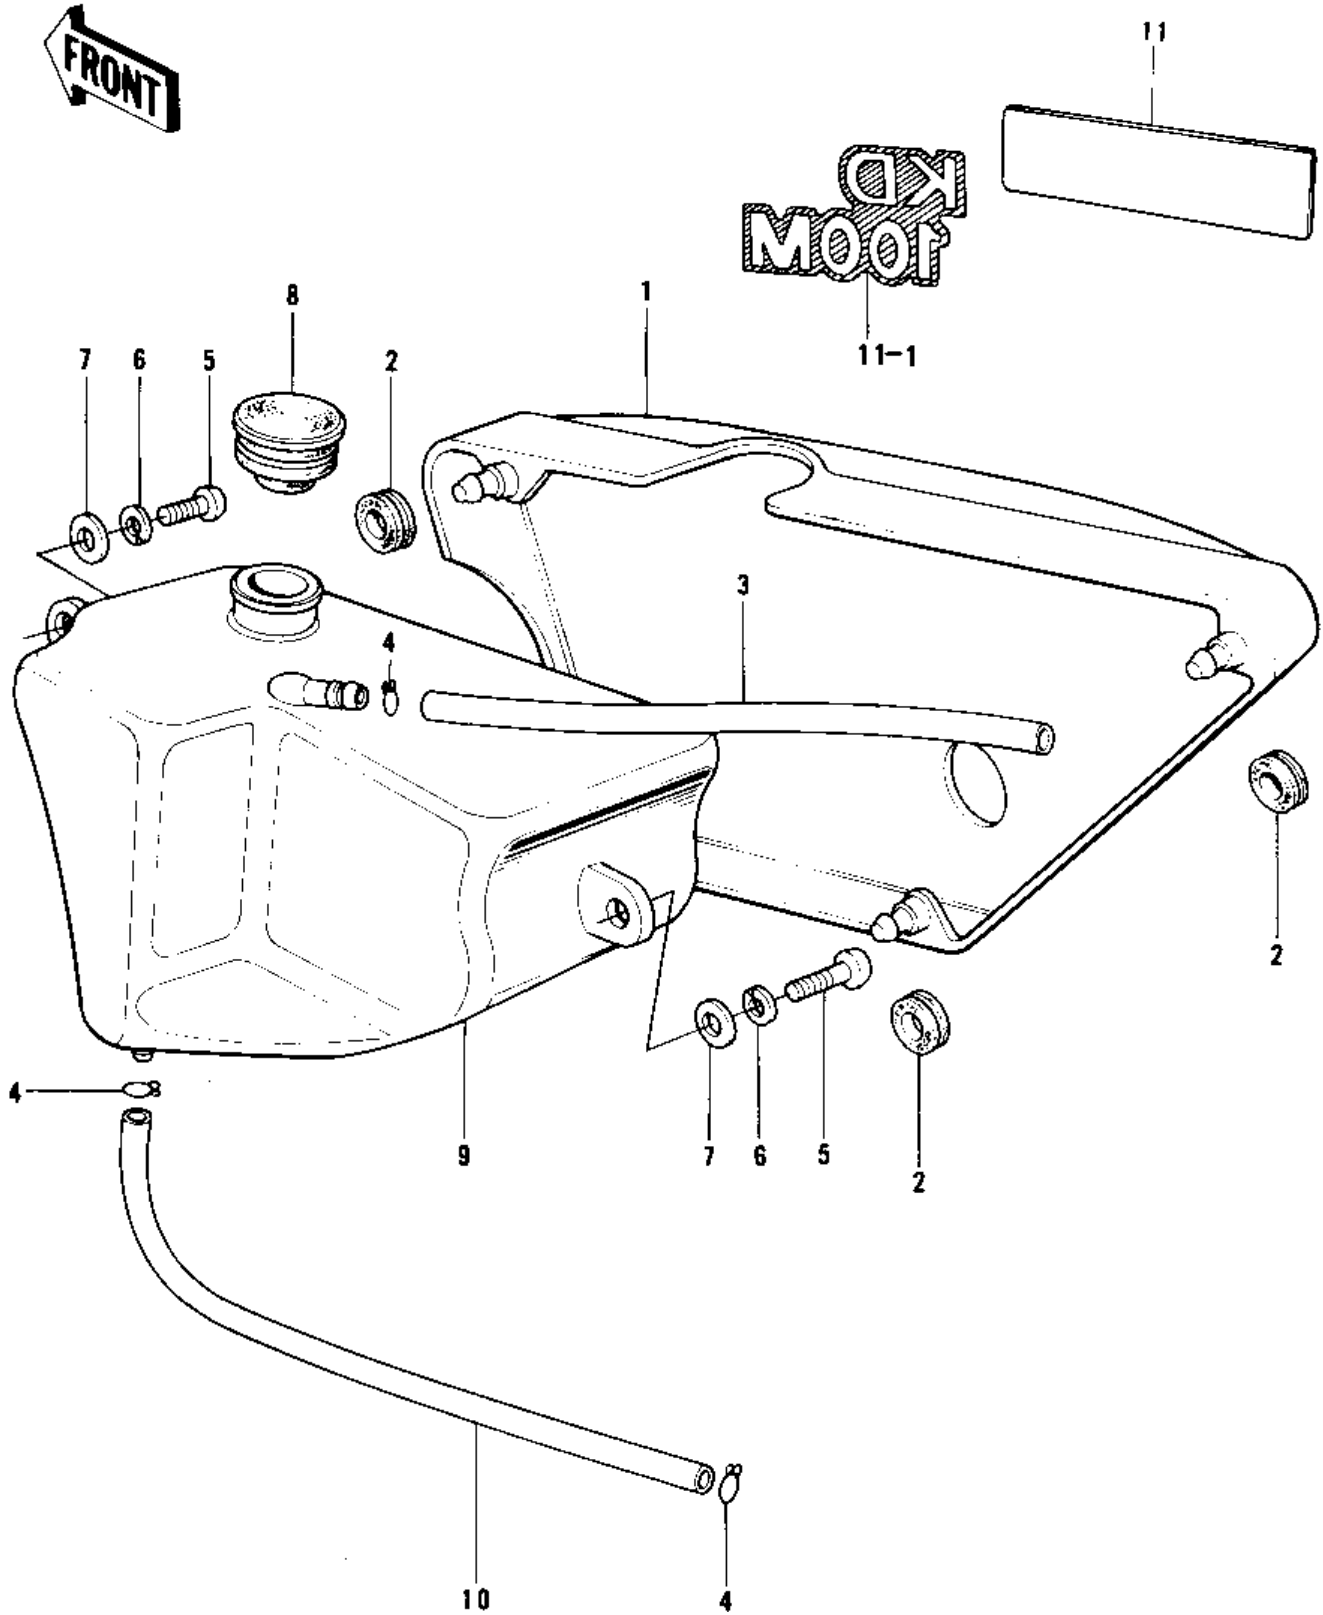

## 1978 KD100-M3 PARTS DIAGRAM

SIDE COVER/OIL TANK

## 1978 KD100-M3 PARTS LIST

SIDE COVER/OIL TANK

ITEM NAME	PART NUMBER	QUANTITY
COVER, SIDE,BLACK (Ref # 1)	36001-1042-6Z	2
GROMMET (Ref # 2)	92071-056	1
TUBE-VINYL 5X470 (Ref # 3)	700Q05470	1
TUBE-VINYL,5X400 (Ref # 3)	700Q05400	1
CLAMP FUEL PIPE (Ref # 4)	92037-010	1
SCREW PAN HEAD 6X16 (Ref # 5)	220B0616	1
WASHER SPRING 6MM (Ref # 6)	461F0600	1
WASHER 6.5X20X1.6T (Ref # 7)	92022-125	1
CAP,OIL TANK (Ref # 8)	52003-024	1
TANK,OIL (Ref # 9)	52001-1005	2
TUBE,4.5X9X380 (Ref # 10)	92059-1691	1
EMBLEM,SIDE COVER (Ref # 11)	56018-218	1
MARK,SIDE COVER (Ref # 11-1)	56018-1051	1
EMBLEM,SIDE COVER (Ref # 11-1)	56018-1098	1