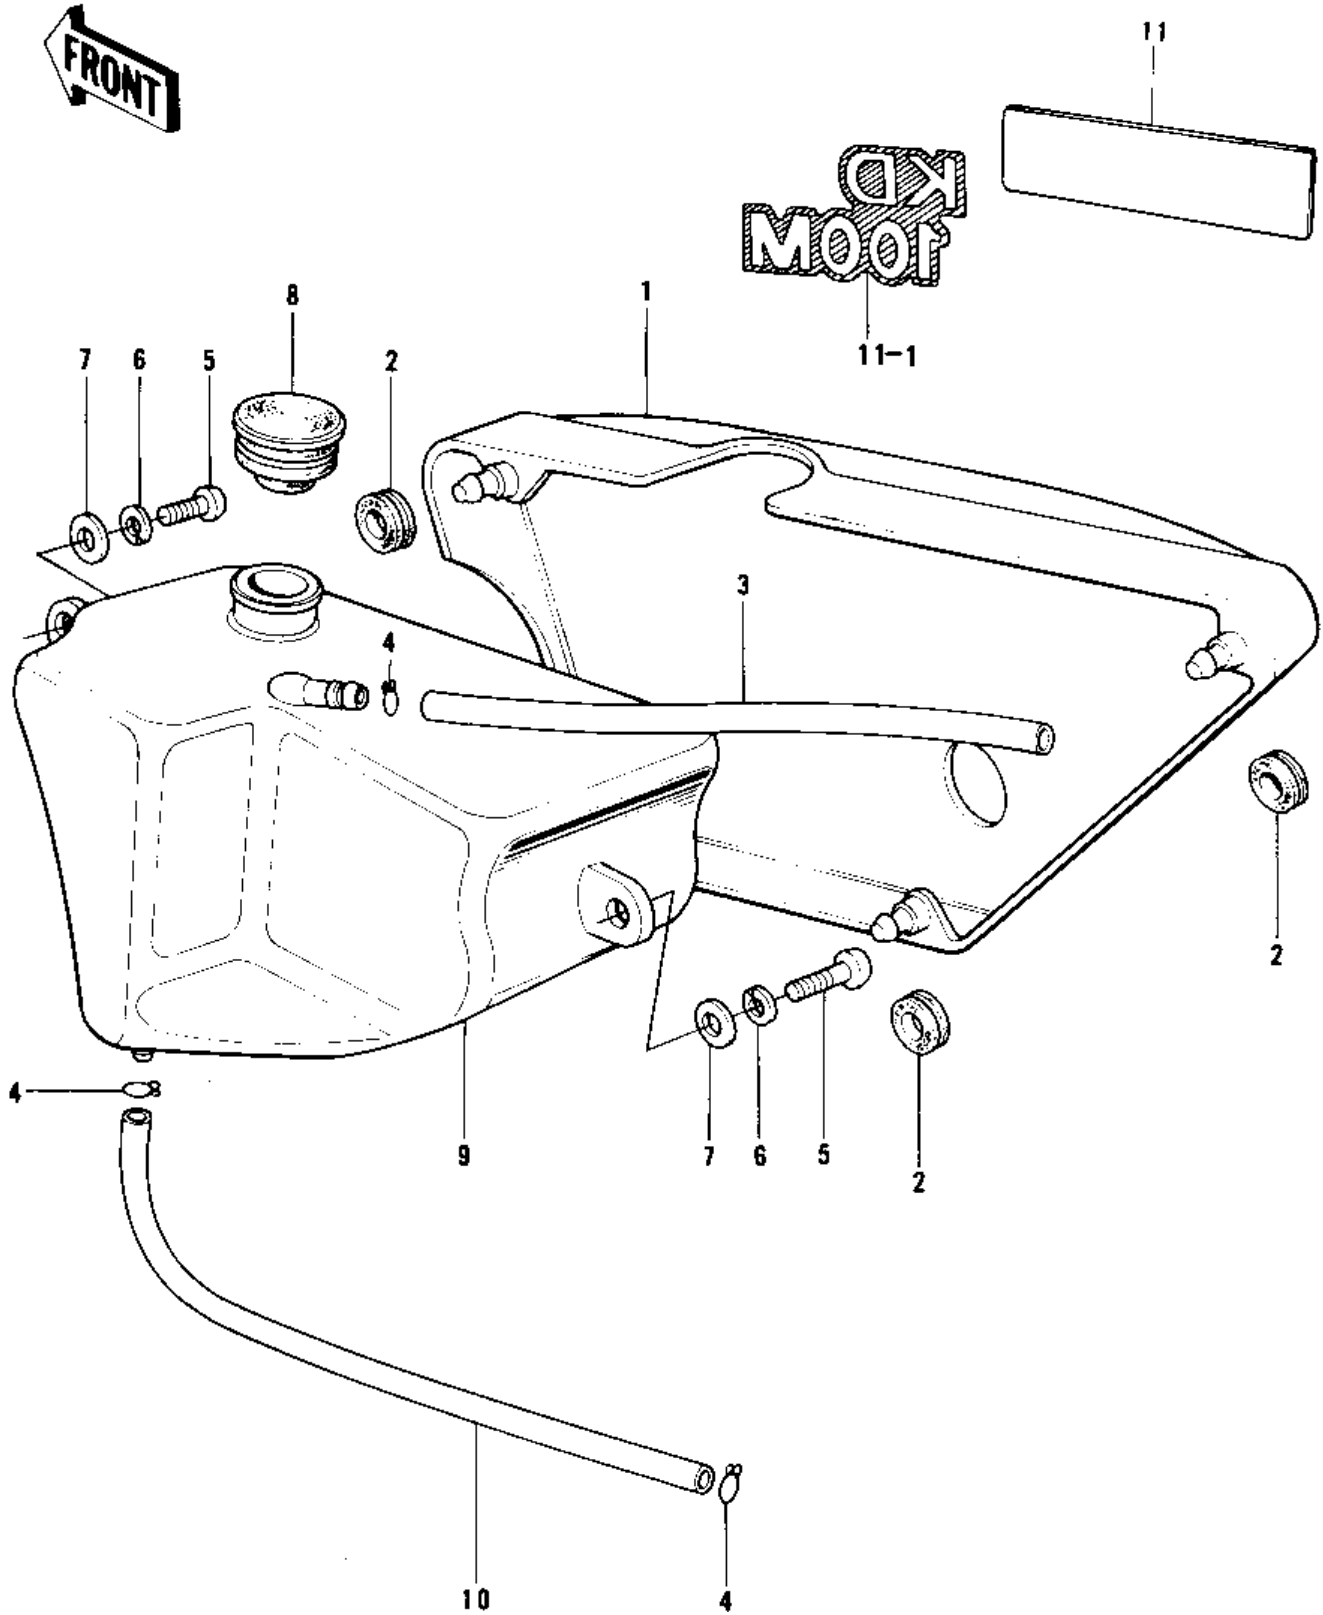

# 1978 KD100-M3 PARTS DIAGRAM

SIDE COVER/OIL TANK

# 1978 KD100-M3 PARTS LIST

## SIDE COVER/OIL TANK

ITEM NAME	PART NUMBER	QUANTITY
COVER, SIDE,BLACK (Ref # 1)	36001-1042-6Z	
COVER, SIDE,BLACK (Ref # 1)	36001-1042-6Z	
GROMMET (Ref # 2)	92071-056	
TUBE-VINYL 5X470 (Ref # 3)	700Q05470	
TUBE-VINYL,5X400 (Ref # 3)	700Q05400	
CLAMP FUEL PIPE (Ref # 4)	92037-010	
SCREW PAN HEAD 6X16 (Ref # 5)	220B0616	
WASHER SPRING 6MM (Ref # 6)	461F0600	
WASHER 6.5X20X1.6T (Ref # 7)	92022-125	
CAP,OIL TANK (Ref # 8)	52003-024	
TANK,OIL (Ref # 9)	52001-1005	
TANK,OIL (Ref # 9)	52001-1005	
TUBE,4.5X9X380 (Ref # 10)	92059-1691	
EMBLEM,SIDE COVER (Ref # 11)	56018-218	
MARK,SIDE COVER (Ref # 11-1)	56018-1051	
EMBLEM,SIDE COVER (Ref # 11-1)	56018-1098	