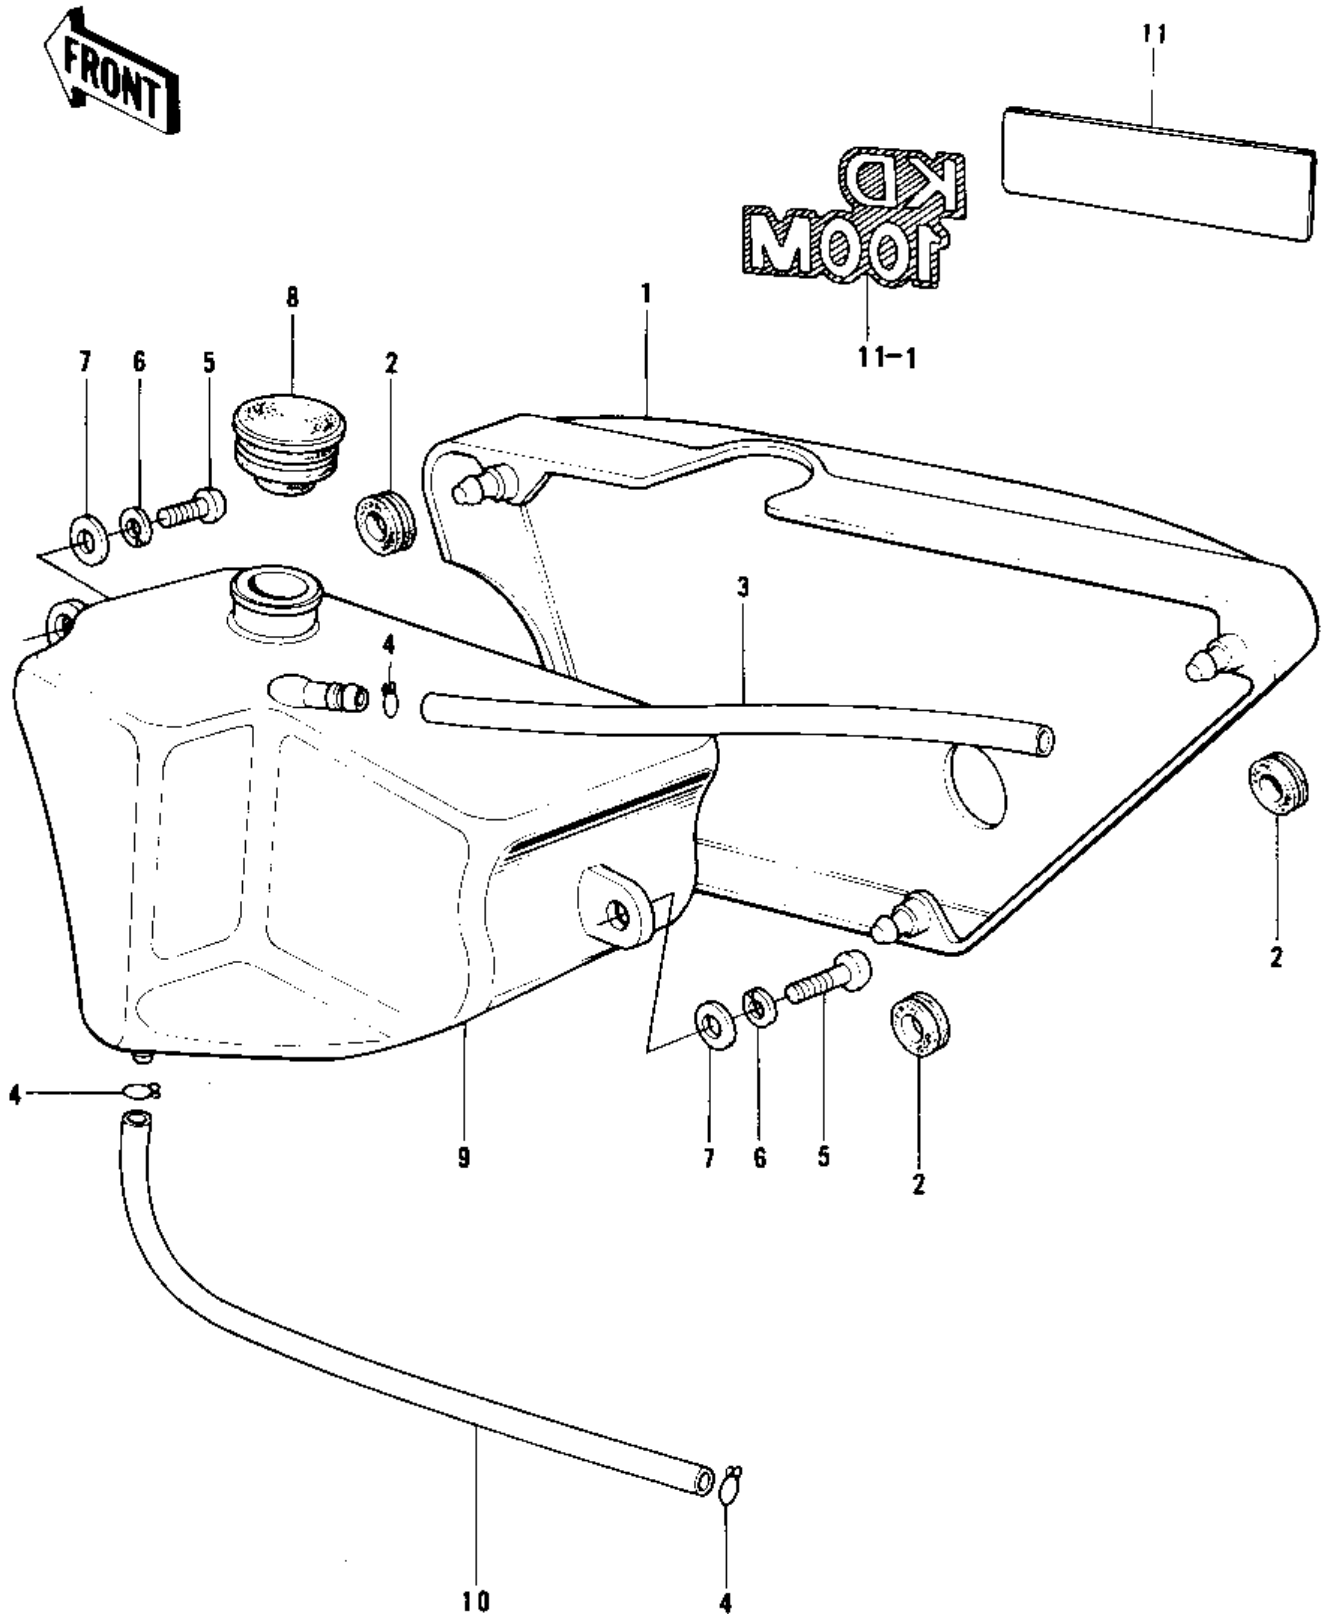

1976 KD100-M1 PARTS DIAGRAM

SIDE COVER/OIL TANK

1976 KD100-M1 PARTS LIST

SIDE COVER/OIL TANK

ITEM NAME	PART NUMBER	QUANTITY
COVER, SIDE,BLACK (Ref # 1)	36001-1042-6Z	2
GROMMET (Ref # 2)	92071-056	1
TUBE-VINYL 5X470 (Ref # 3)	700Q05470	1
TUBE-VINYL,5X400 (Ref # 3)	700Q05400	1
CLAMP FUEL PIPE (Ref # 4)	92037-010	1
SCREW PAN HEAD 6X16 (Ref # 5)	220B0616	1
WASHER SPRING 6MM (Ref # 6)	461F0600	1
WASHER 6.5X20X1.6T (Ref # 7)	92022-125	1
CAP,OIL TANK (Ref # 8)	52003-024	1
TANK,OIL (Ref # 9)	52001-1005	2
TUBE,4.5X9X380 (Ref # 10)	92059-1691	1
EMBLEM,SIDE COVER (Ref # 11)	56018-218	1
MARK,SIDE COVER (Ref # 11-1)	56018-1051	1
EMBLEM,SIDE COVER (Ref # 11-1)	56018-1098	1