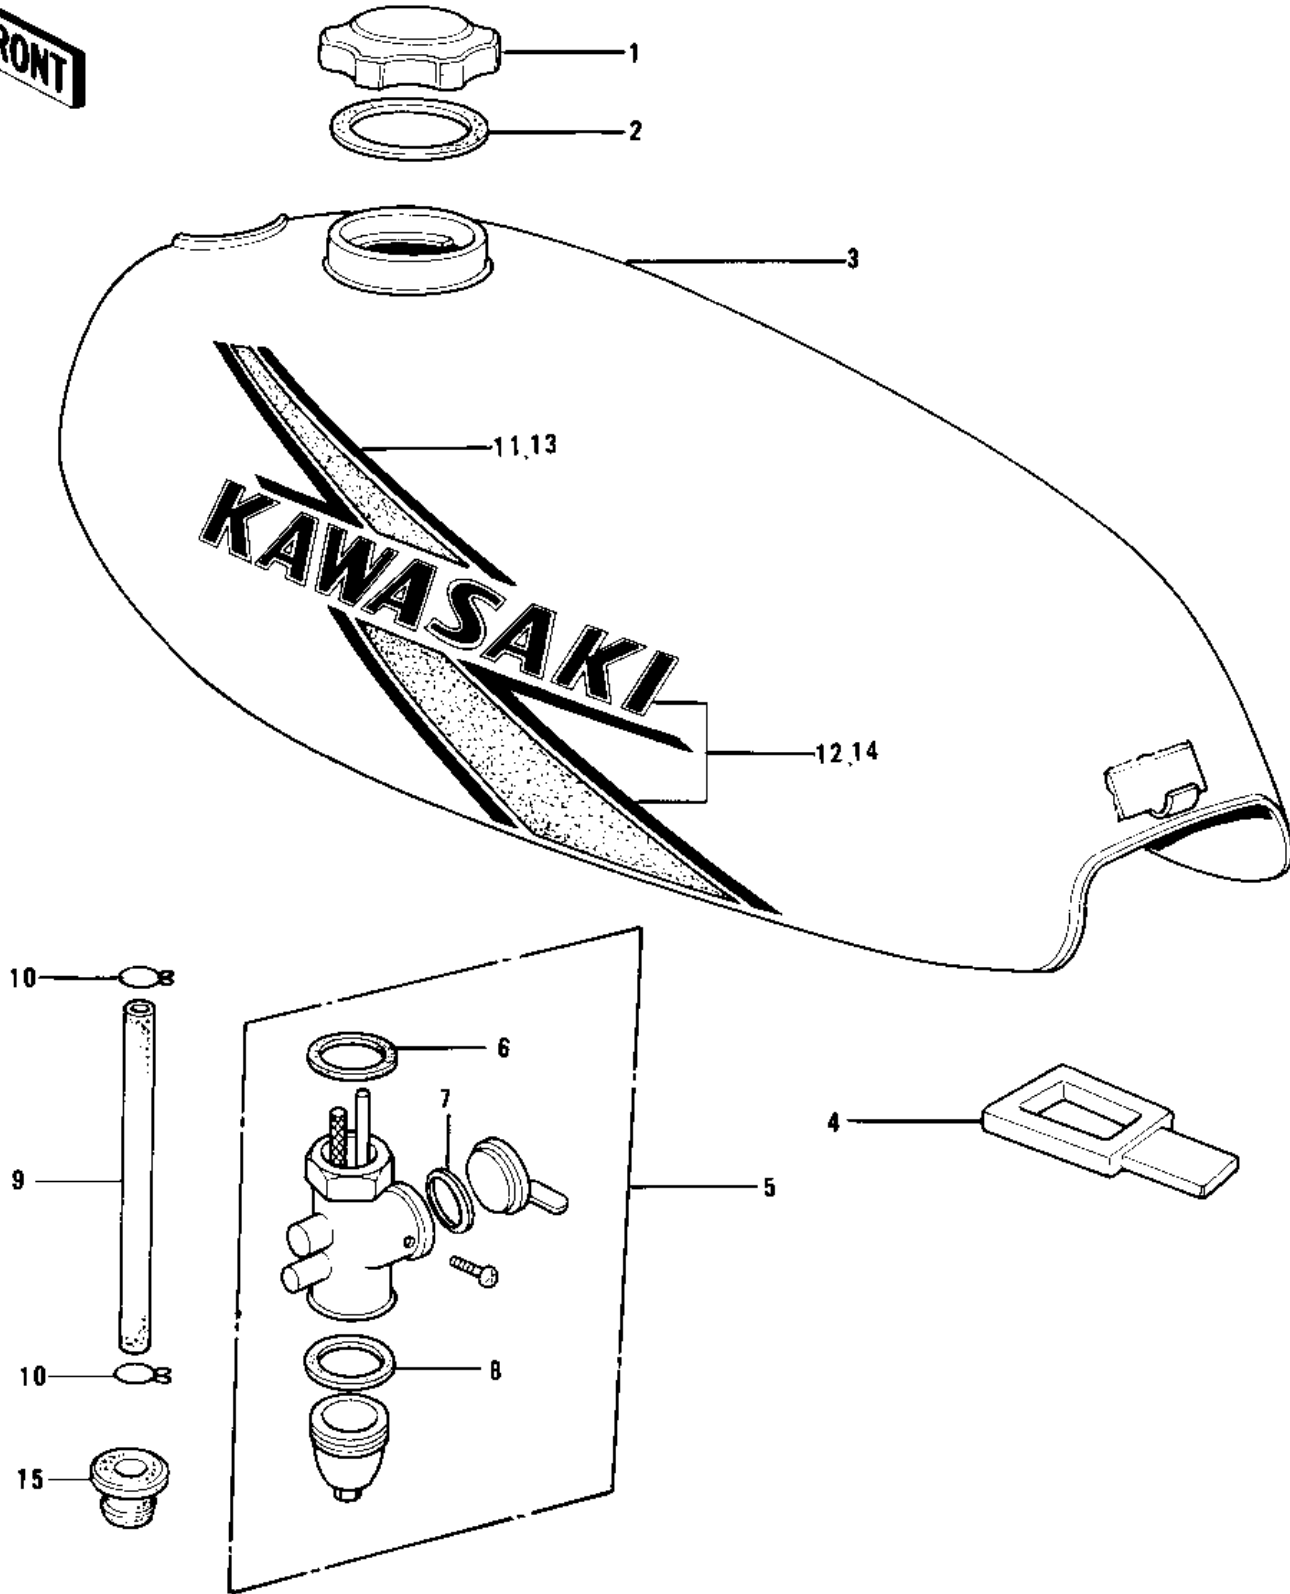

## 1978 KD100-M3 PARTS DIAGRAM

FUEL TANK

\*  
1C

## 1978 KD100-M3 PARTS LIST

### FUEL TANK

ITEM NAME	PART NUMBER	QUANTITY
CAP,FUEL TANK (Ref # 1)	51048-1013	1
GASKET,FUEL TANK CAP (Ref # 2)	51059-011	1
TANK-FUEL,SILVER (Ref # 3)	51001-088-4E	1
TANK-FUEL,QUICK SILVR (Ref # 3)	51001-119-4E	1
TANK-FUEL,LIME GREEN (Ref # 3)	51001-088-7F	1
TANK-FUEL,TANGERINE (Ref # 3)	51001-088-B2	1
TANK-FUEL,F.RED (Ref # 3)	51001-088-B1	1
BAND-FUEL TANK (Ref # 4)	92072-036	1
TAP-ASSY,FUEL (Ref # 5)	51023-1123	1
GASKET,FUEL TAP JOINT (Ref # 6)	11009-1567	1
'O' RING FUEL COCK (Ref # 7)	92065-062	1
GASKET FUEL COCK CUP (Ref # 8)	51037-008	1
PIPE-OIL (Ref # 9)	92059-072	1
CLAMP FUEL PIPE (Ref # 10)	92037-010	1
DECAL,FUEL TANK,L.H (Ref # 11)	56027-346-SP	1
DECAL,L.H.FL TANK UPR (Ref # 11)	56029-066-SP	1
DECAL,FUEL TANK,L.H (Ref # 12)	56027-347-SP	1
DECAL,L.H.FL TANK LOW (Ref # 12)	56029-067-SP	1
DECAL,FUEL TANK,R.H (Ref # 13)	56027-348-SP	1
DECAL,R.H.FL TANK UPR (Ref # 13)	56029-068-SP	1
DECAL,FUEL TANK,R.H (Ref # 14)	56027-349-SP	1
DECAL,R.H.FL TANK LOW (Ref # 14)	56029-069-SP	1
GROMMET PIPE (Ref # 15)	92071-038	1