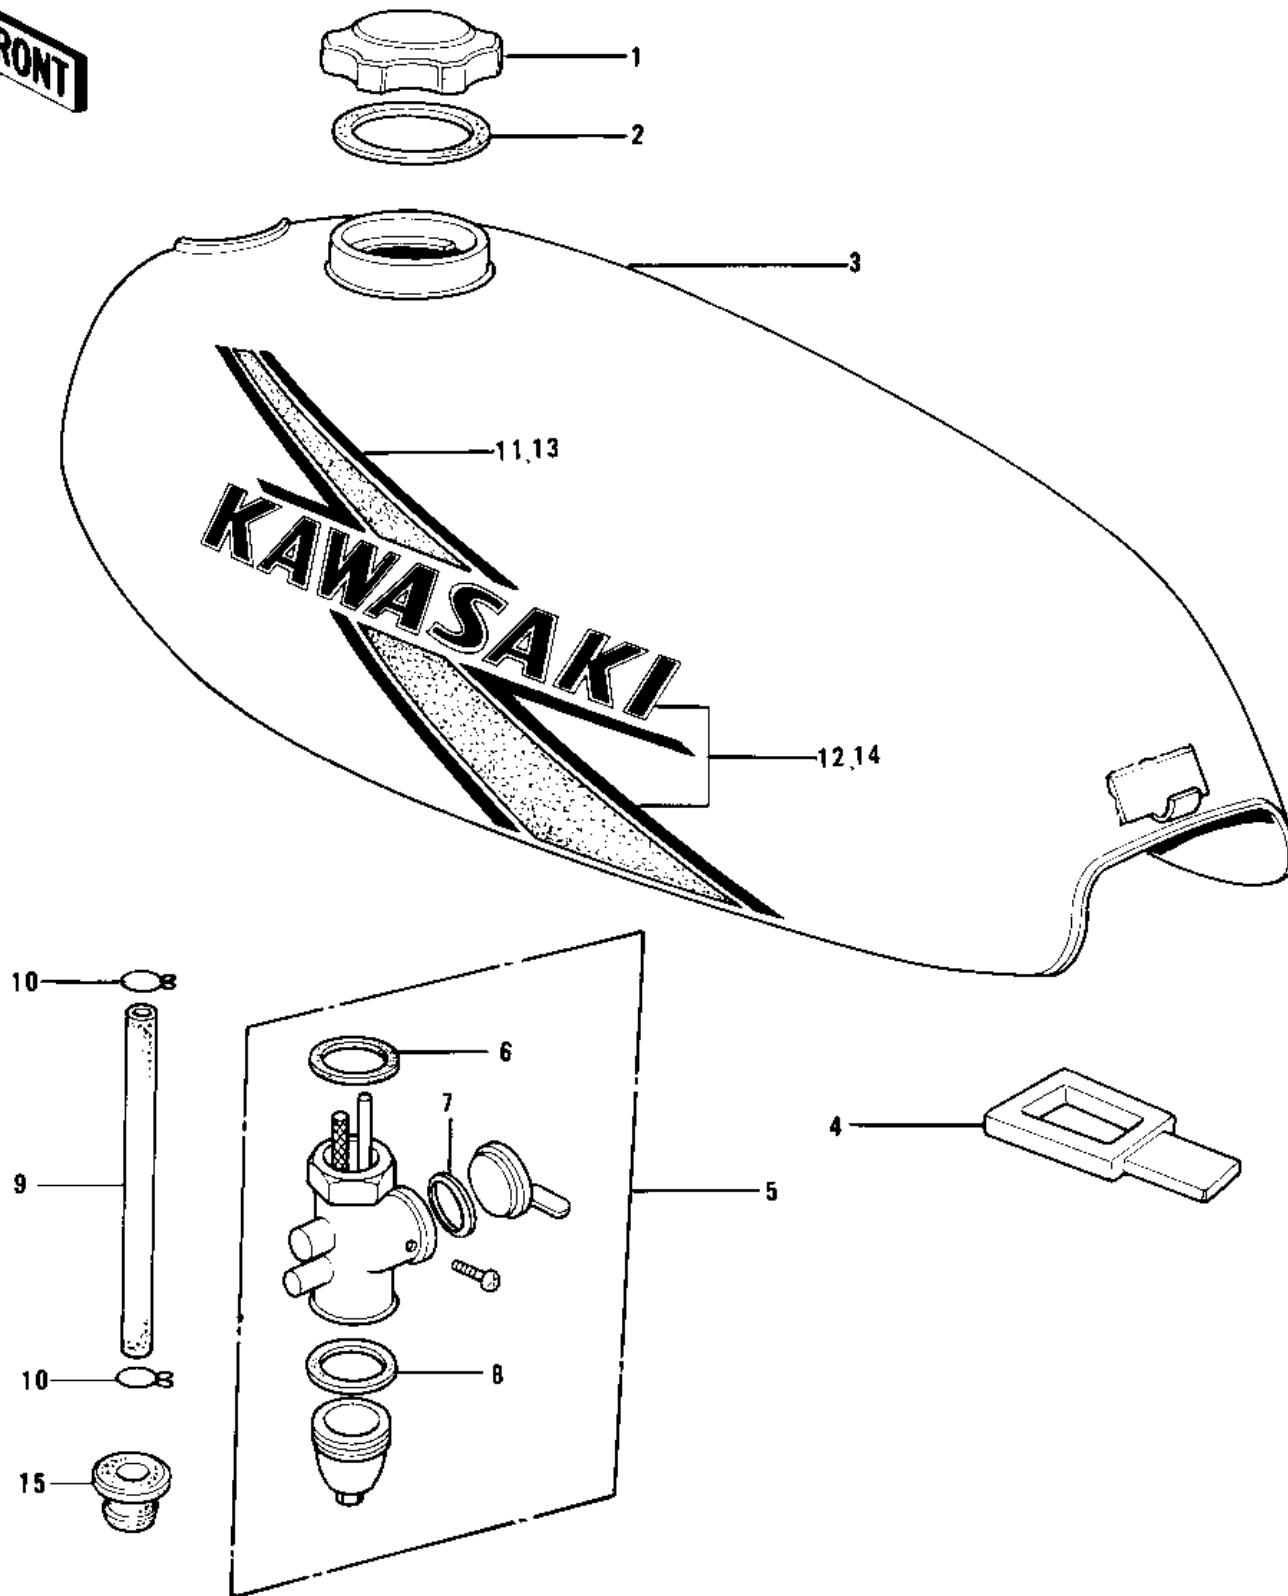

1976 KD100-M1 PARTS DIAGRAM

FUEL TANK

*
1C

1976 KD100-M1 PARTS LIST

FUEL TANK

ITEM NAME	PART NUMBER	QUANTITY
CAP,FUEL TANK (Ref # 1)	51048-1013	1
GASKET,FUEL TANK CAP (Ref # 2)	51059-011	1
TANK-FUEL,SILVER (Ref # 3)	51001-088-4E	1
TANK-FUEL,QUICK SILVR (Ref # 3)	51001-119-4E	1
TANK-FUEL,LIME GREEN (Ref # 3)	51001-088-7F	1
TANK-FUEL,TANGERINE (Ref # 3)	51001-088-B2	1
TANK-FUEL,F.RED (Ref # 3)	51001-088-B1	1
BAND-FUEL TANK (Ref # 4)	92072-036	1
TAP-ASSY,FUEL (Ref # 5)	51023-1123	1
GASKET,FUEL TAP JOINT (Ref # 6)	11009-1567	1
'O' RING FUEL COCK (Ref # 7)	92065-062	1
GASKET FUEL COCK CUP (Ref # 8)	51037-008	1
PIPE-OIL (Ref # 9)	92059-072	1
CLAMP FUEL PIPE (Ref # 10)	92037-010	1
DECAL,FUEL TANK,L.H (Ref # 11)	56027-346-SP	1
DECAL,L.H.FL TANK UPR (Ref # 11)	56029-066-SP	1
DECAL,FUEL TANK,L.H (Ref # 12)	56027-347-SP	1
DECAL,L.H.FL TANK LOW (Ref # 12)	56029-067-SP	1
DECAL,FUEL TANK,R.H (Ref # 13)	56027-348-SP	1
DECAL,R.H.FL TANK UPR (Ref # 13)	56029-068-SP	1
DECAL,FUEL TANK,R.H (Ref # 14)	56027-349-SP	1
DECAL,R.H.FL TANK LOW (Ref # 14)	56029-069-SP	1
GROMMET PIPE (Ref # 15)	92071-038	1