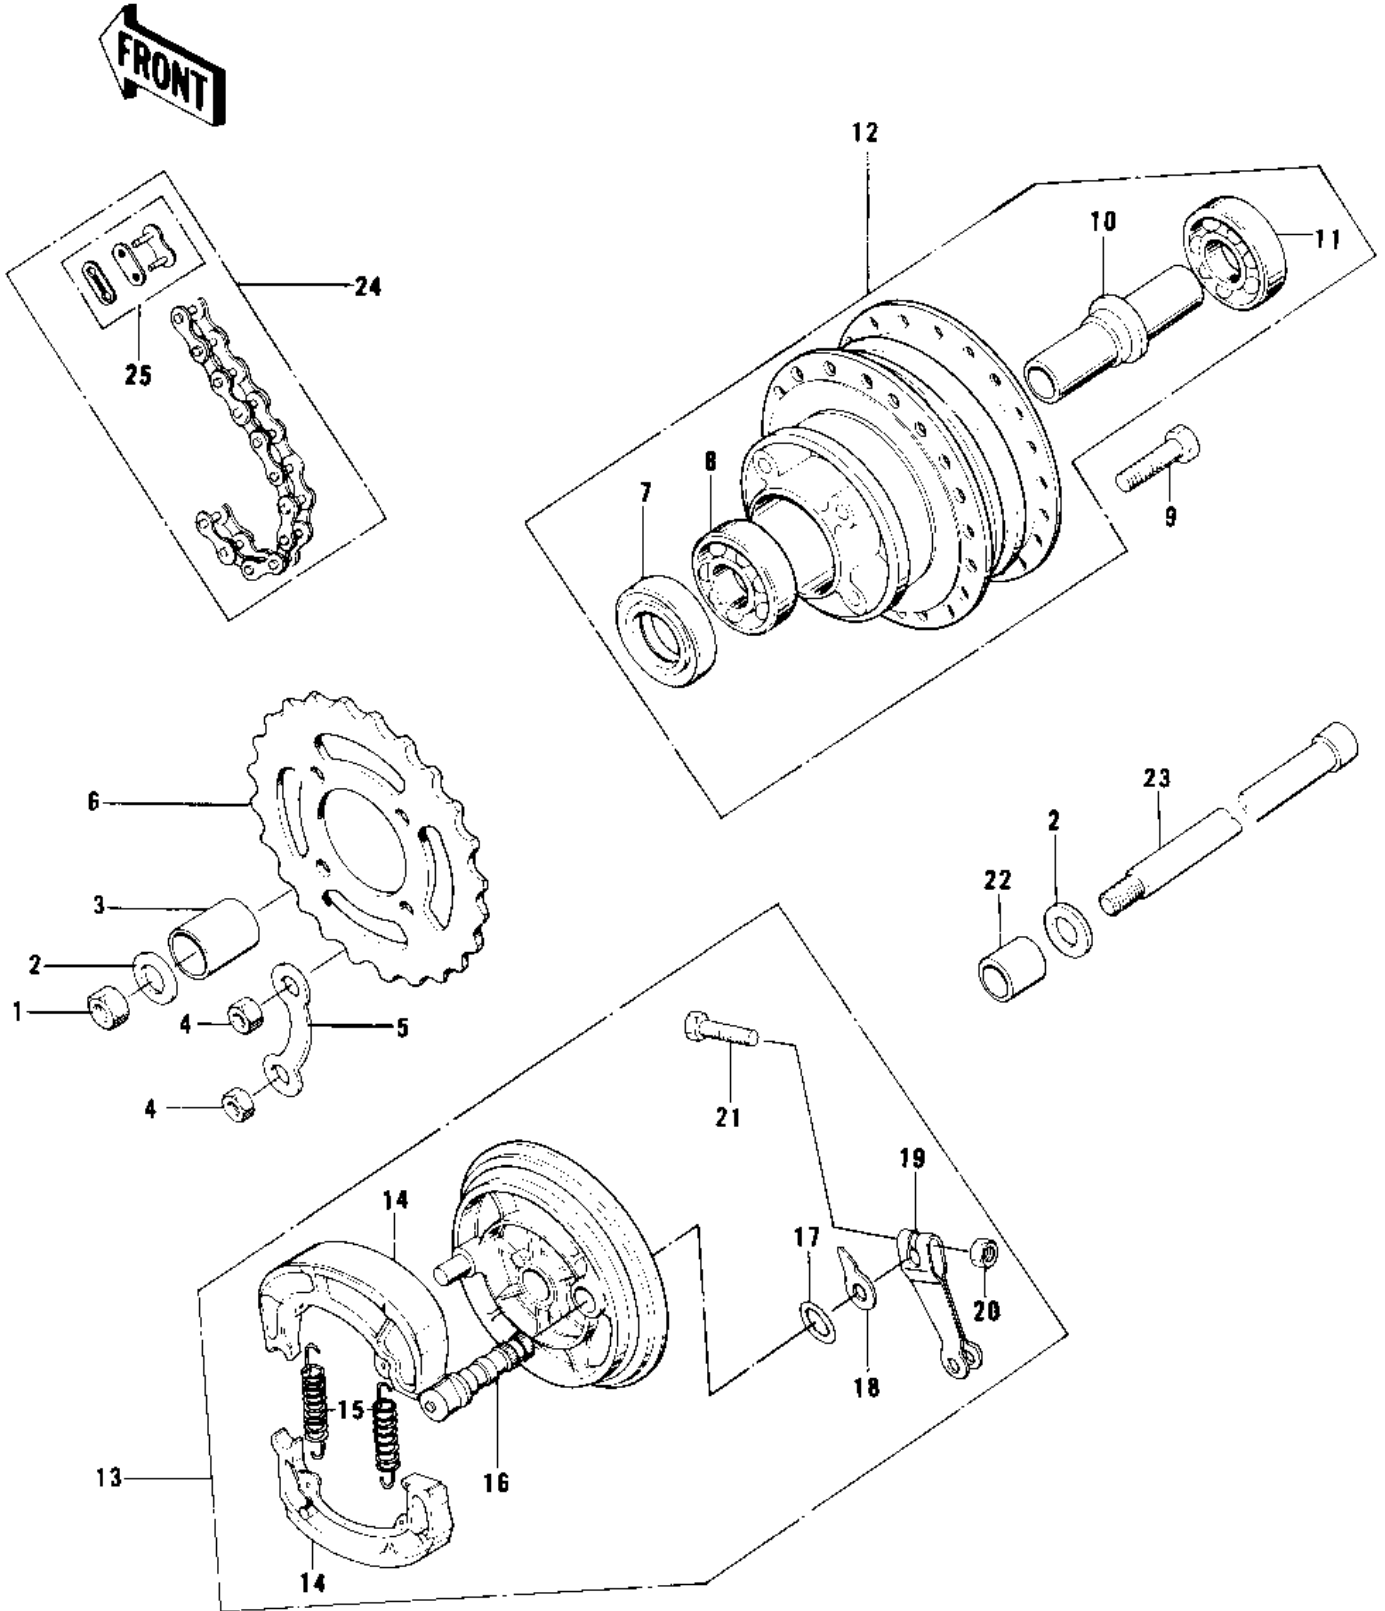

# 1976 KD100-M1 PARTS DIAGRAM

REAR HUB/BRAKE/CHAIN

# 1976 KD100-M1 PARTS LIST

## REAR HUB/BRAKE/CHAIN

ITEM NAME	PART NUMBER	QUANTITY
NUT-HEX-FINE (Ref # 1)	314B1200	1
WASHER PLAIN 12MM (Ref # 2)	411B1200	2
COLLAR,REAR AXLE (Ref # 3)	42032-044	1
NUT,8MM (Ref # 4)	311B0800	4
WASHER RR SPRCKT LOCK (Ref # 5)	92088-003	2
REAR SPROCKET 36T (Ref # 6)	42041-022	1
REAR SPROCKET 34T (Ref # 6)	42041-019	(1
OIL SEAL RR BRK DRUM (Ref # 7)	92052-001	1
BEARING BALL #6301 (Ref # 8)	601B6301	1
BOLT REAR SPROCKET (Ref # 9)	92001-021	4
SPACER RR HUB BEARING (Ref # 10)	42010-003	1
BEARING BALL #6301Z (Ref # 11)	601B6301Z	1
DRUM-ASSY,RR BRK,BUFF (Ref # 12)	41034-1002-80	1
DRUM-ASSY,RR BRK,BUFF (Ref # 12)	41034-1002-80	1
PANEL-ASY,RR BRK,BUFF (Ref # 13)	42006-063-80	1
SHOE-BRAKE (Ref # 14)	41048-1085	2
SPRING,BRAKE SHOE (Ref # 15)	92081-1766	2
CAM SHAFT,REAR BRAKE (Ref # 16)	42026-018	1
"O" RING,11MM (Ref # 17)	92055-004	1
INDICATOR,BKSHOE (Ref # 18)	41085-003	1
LEVER,REAR BRAKE PANL (Ref # 19)	42029-027	1
NUT,6MM (Ref # 20)	41072-007	1
BOLT-UPSET (Ref # 21)	112G0630	1
COLLAR-REAR HUB R.H (Ref # 22)	42032-002	1
AXLE,12X206 (Ref # 23)	41068-1091	1
CHAIN,DRIVE,EK428 96L (Ref # 24)	92057-1089	1
JOINT-CHAIN (Ref # 25)	92058-1014	1