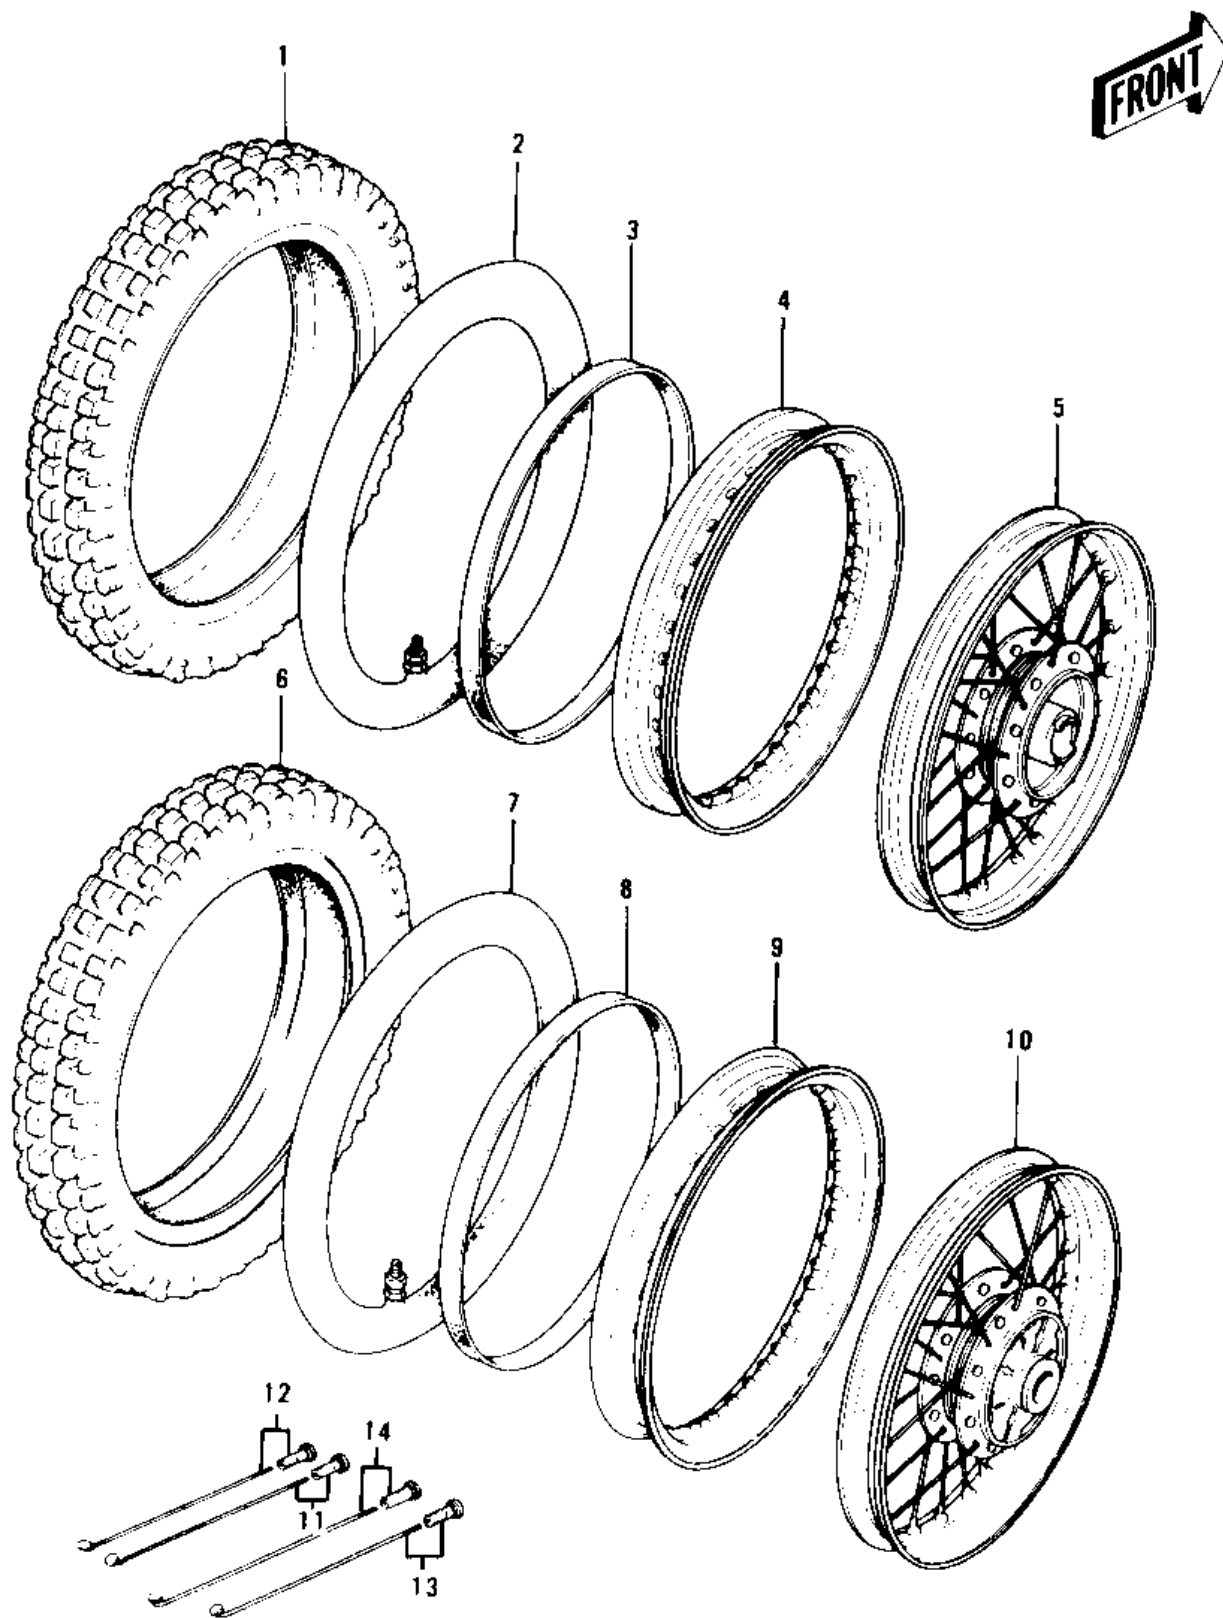

1978 KD100-M3 PARTS DIAGRAM

WHEELS/TIRES

1978 KD100-M3 PARTS LIST

WHEELS/TIRES

ITEM NAME	PART NUMBER	QUANTITY
*** N.L.A.*** (Canada) (Ref # 1)	41017-014	1
TUBE 225/250-16 (Ref # 2)	41022-041	1
BAND,RIM,FRONT (Ref # 3)	41023-024	1
RIM,1.40X16W (Ref # 4)	41025-069	1
WHEEL ASSY,FRONT (Ref # 5)	41074-041	1
TIRE 275-14 K250 R (Ref # 6)	41002-1271	1
TUBE 275/410/425-14 (Ref # 7)	41022-042	1
BAND,RIM,4.10-14 (Ref # 8)	41023-1025	1
RIM,1.60X14W (Ref # 9)	41025-070	1
WHEEL ASSY,REAR (Ref # 10)	41073-5017	2
SPOKE-ASY,FR INNER (Ref # 11)	41027-065	1
SPOKE-ASY FR OUTER (Ref # 12)	41028-065	1
SPOKE-ASY,RR INNER (Ref # 13)	41027-066	1
SPOKE-ASY RR OUTER (Ref # 14)	41028-066	1