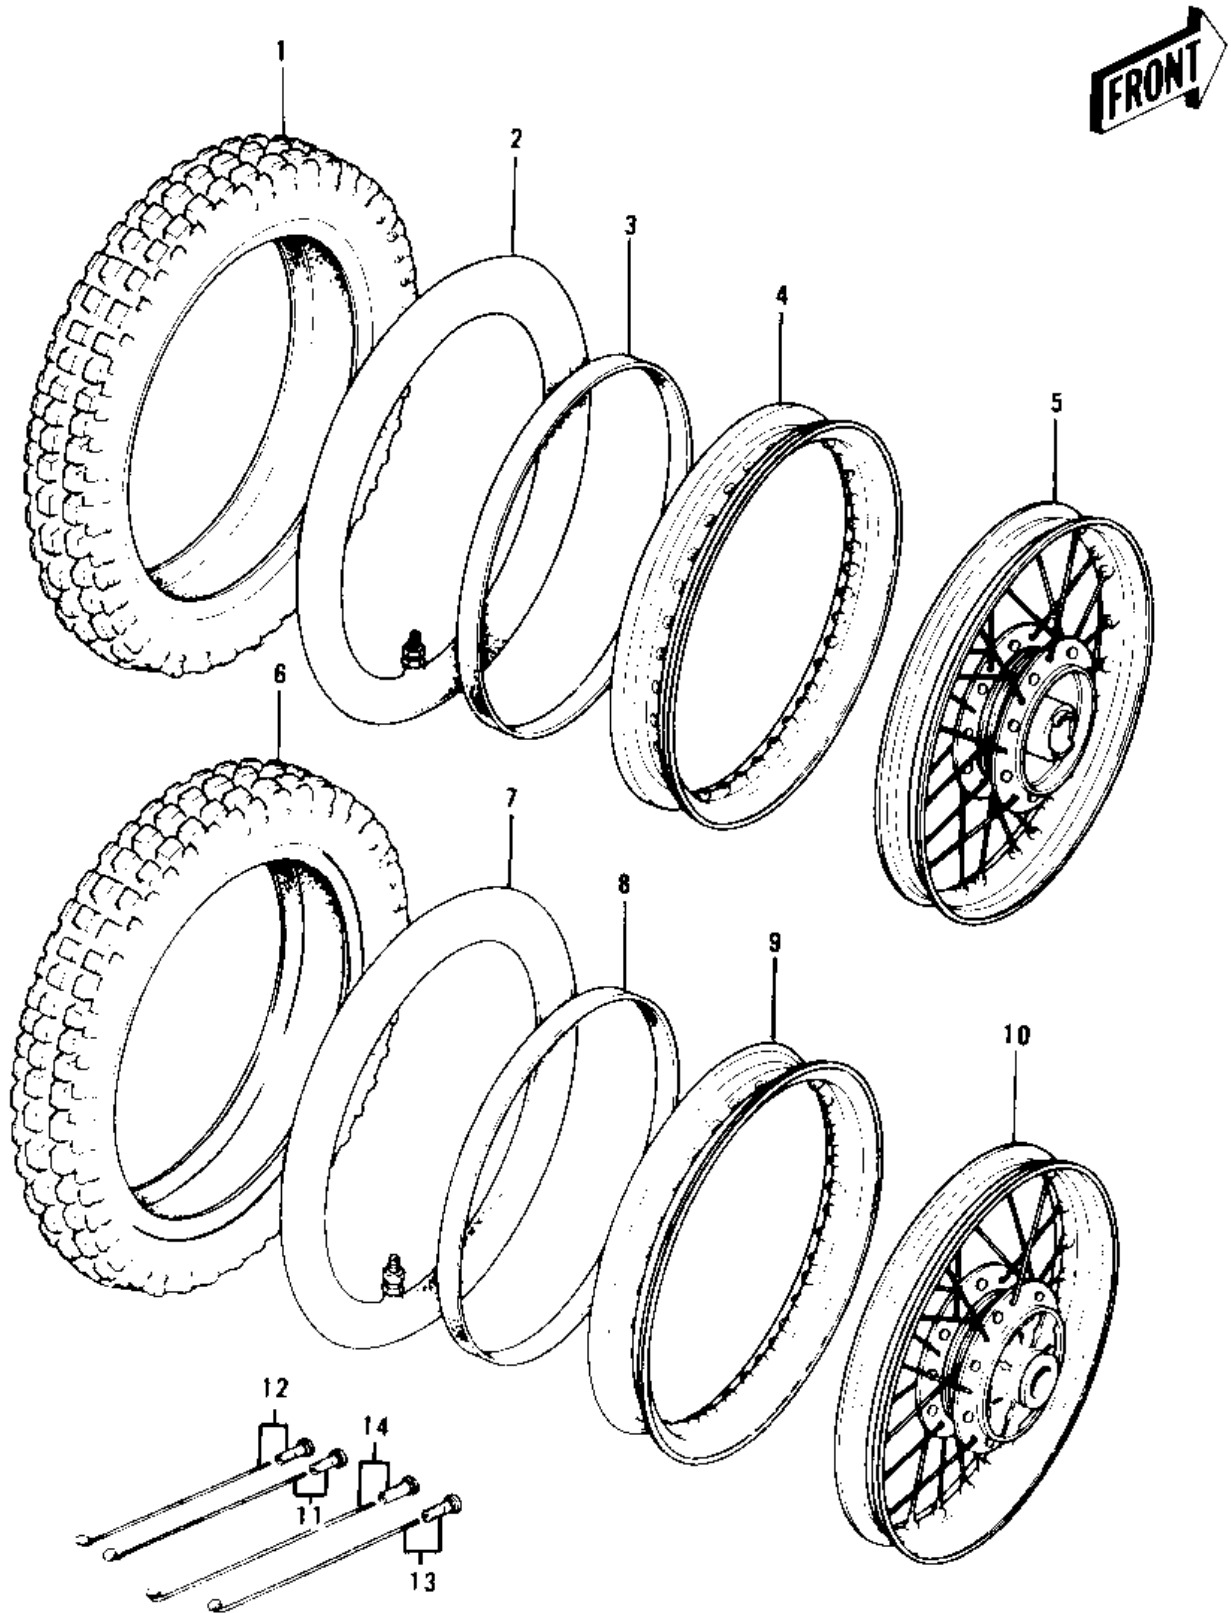

1976 KD100-M1 PARTS DIAGRAM

WHEELS/TIRES

1976 KD100-M1 PARTS LIST

WHEELS/TIRES

ITEM NAME	PART NUMBER	QUANTITY
*** N.L.A.*** (Canada) (Ref # 1)	41017-014	1
TUBE 225/250-16 (Ref # 2)	41022-041	1
BAND,RIM,FRONT (Ref # 3)	41023-024	1
RIM,1.40X16W (Ref # 4)	41025-069	1
WHEEL ASSY,FRONT (Ref # 5)	41074-041	1
TIRE 275-14 K250 R (Ref # 6)	41002-1271	1
TUBE 275/410/425-14 (Ref # 7)	41022-042	1
BAND,RIM,4.10-14 (Ref # 8)	41023-1025	1
RIM,1.60X14W (Ref # 9)	41025-070	1
WHEEL ASSY,REAR (Ref # 10)	41073-5017	1
WHEEL ASSY,REAR (Ref # 10)	41073-5017	1
SPOKE-ASY,FR INNER (Ref # 11)	41027-065	18
SPOKE-ASY FR OUTER (Ref # 12)	41028-065	18
SPOKE-ASY,RR INNER (Ref # 13)	41027-066	18
SPOKE-ASY RR OUTER (Ref # 14)	41028-066	18