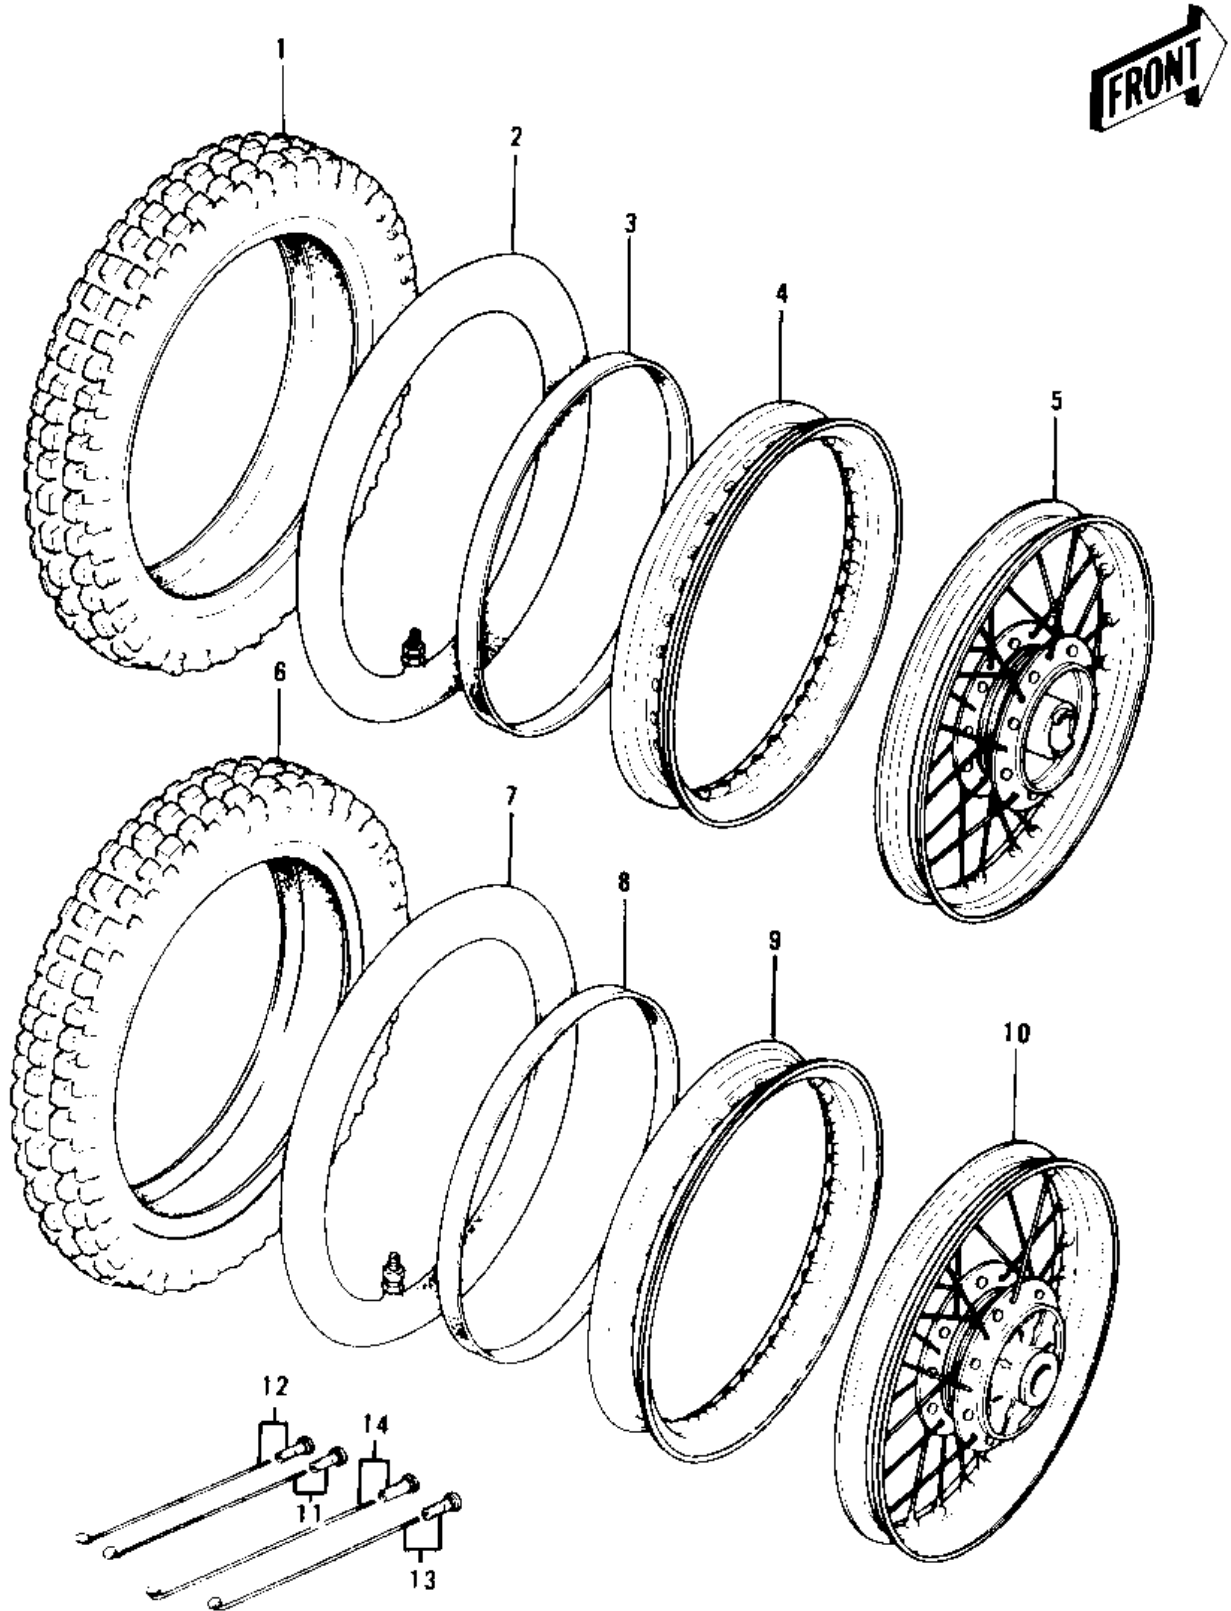

1976 KD100-M1 PARTS DIAGRAM

WHEELS/TIRES

1976 KD100-M1 PARTS LIST

WHEELS/TIRES

ITEM NAME	PART NUMBER	QUANTITY
*** N.L.A.*** (Canada) (Ref # 1)	41017-014	1
TUBE 225/250-16 (Ref # 2)	41022-041	1
BAND,RIM,FRONT (Ref # 3)	41023-024	1
RIM,1.40X16W (Ref # 4)	41025-069	1
WHEEL ASSY,FRONT (Ref # 5)	41074-041	1
TIRE 275-14 K250 R (Ref # 6)	41002-1271	1
TUBE 275/410/425-14 (Ref # 7)	41022-042	1
BAND,RIM,4.10-14 (Ref # 8)	41023-1025	1
RIM,1.60X14W (Ref # 9)	41025-070	1
WHEEL ASSY,REAR (Ref # 10)	41073-5017	1
WHEEL ASSY,REAR (Ref # 10)	41073-5017	1
SPOKE-ASY,FR INNER (Ref # 11)	41027-065	18
SPOKE-ASY FR OUTER (Ref # 12)	41028-065	18
SPOKE-ASY,RR INNER (Ref # 13)	41027-066	18
SPOKE-ASY RR OUTER (Ref # 14)	41028-066	18