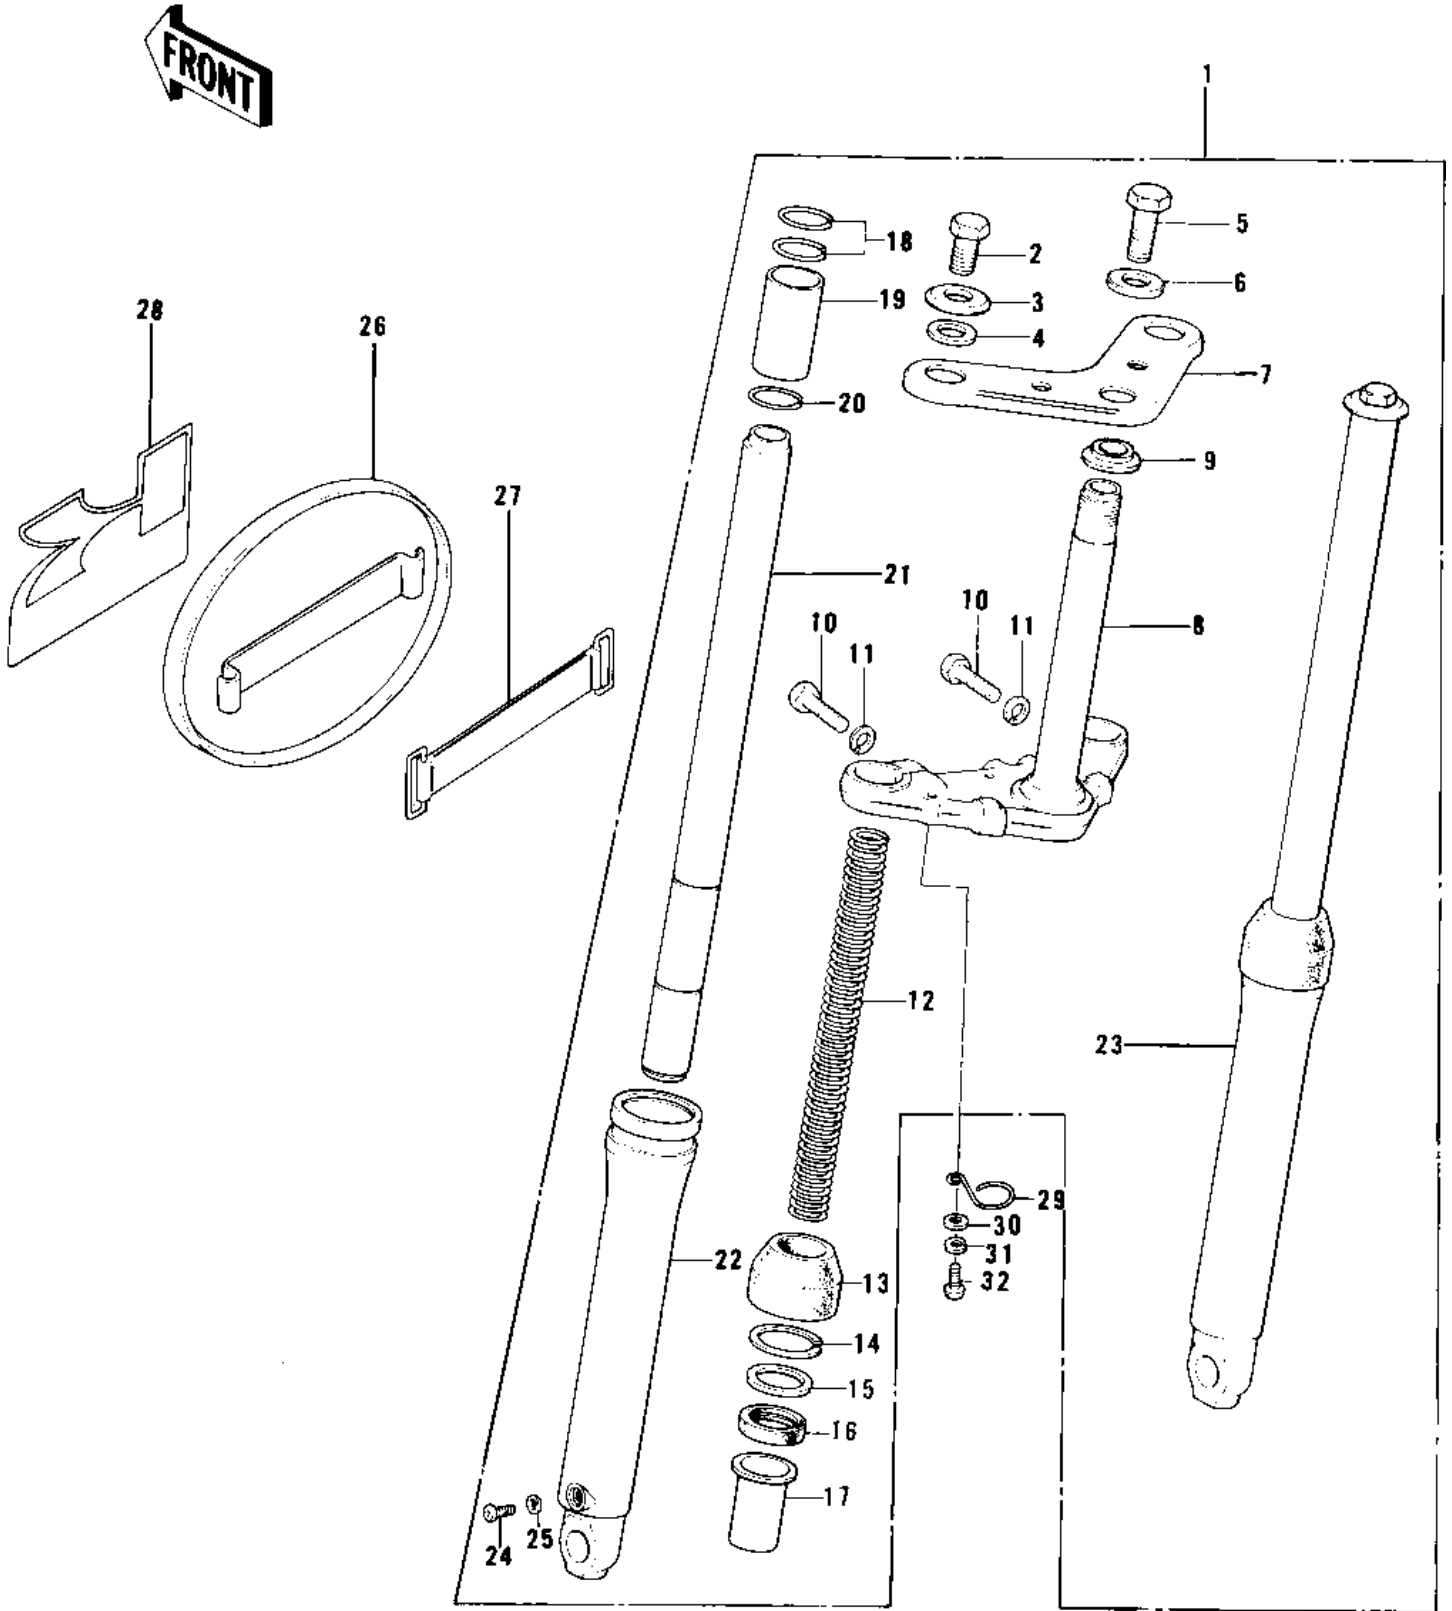

1978 KD100-M3 PARTS DIAGRAM

FRONT FORK

1978 KD100-M3 PARTS LIST

FRONT FORK

ITEM NAME	PART NUMBER	QUANTITY
FORK-FRONT (Ref # 1)	44001-161	1
BOLT (Ref # 2)	92001-1742	1
WASHER (Ref # 3)	92022-1381	2
GASKET,FORK TOP BOLT (Ref # 4)	44045-053	1
BOLT,HEX HEAD 10X35 (Ref # 5)	92001-1252	2
HEAD,STEERING (Ref # 7)	44039-056	1
STEM,STEERING (Ref # 8)	44037-069	1
CONE LOWER BEARING (Ref # 9)	92047-004	1
WASHER SPRING 10MM (Ref # 11)	461F1000	1
SPRING,FORK INNER (Ref # 12)	44026-051	1
DUST SHIELD,FORK (Ref # 13)	44010-024	1
CIRCLIP,40MM (Ref # 14)	44044-016	1
WASHER,FORK OUTER TUB (Ref # 15)	44043-054	1
SEAL-OIL,OUTER TUBE (Ref # 16)	92049-1075	1
GUIDE,FORK INNER TUBE (Ref # 17)	44015-016	1
RING,INNER TUBE GUIDE (Ref # 18)	44020-003	1
PISTON,FORK (Ref # 19)	44018-007	1
CIRCLIP,FORK PISTON (Ref # 20)	44044-017	1
TUBE,FORK INNER (Ref # 21)	44013-051	1
TUBE,LH,FORK OUTER (Ref # 22)	44005-052	1
TUBE,RH,FORK OUTER (Ref # 23)	44006-050	1
SCREW PAN HEAD 4X6 (Ref # 24)	220B0406	1
GASKET,FORK DRAIN PLG (Ref # 25)	44045-046	1
PLATE,FRONT NUMBER (Ref # 26)	58029-025	1
BAND BATTERY (Ref # 27)	92072-006	1
EMBLEM,NUMBER PLATE (Ref # 28)	56018-243	1
CLAMP-CABLE (Ref # 29)	92037-046	1
WASHER PLAIN 6MM (Ref # 30)	411B0600	1
WASHER SPRING 6MM (Ref # 31)	461F0600	1

1978 KD100-M3 PARTS LIST

FRONT FORK

ITEM NAME	PART NUMBER	QUANTITY
BOLT-UPSET,6X12 (Ref # 32)	112G0612	1