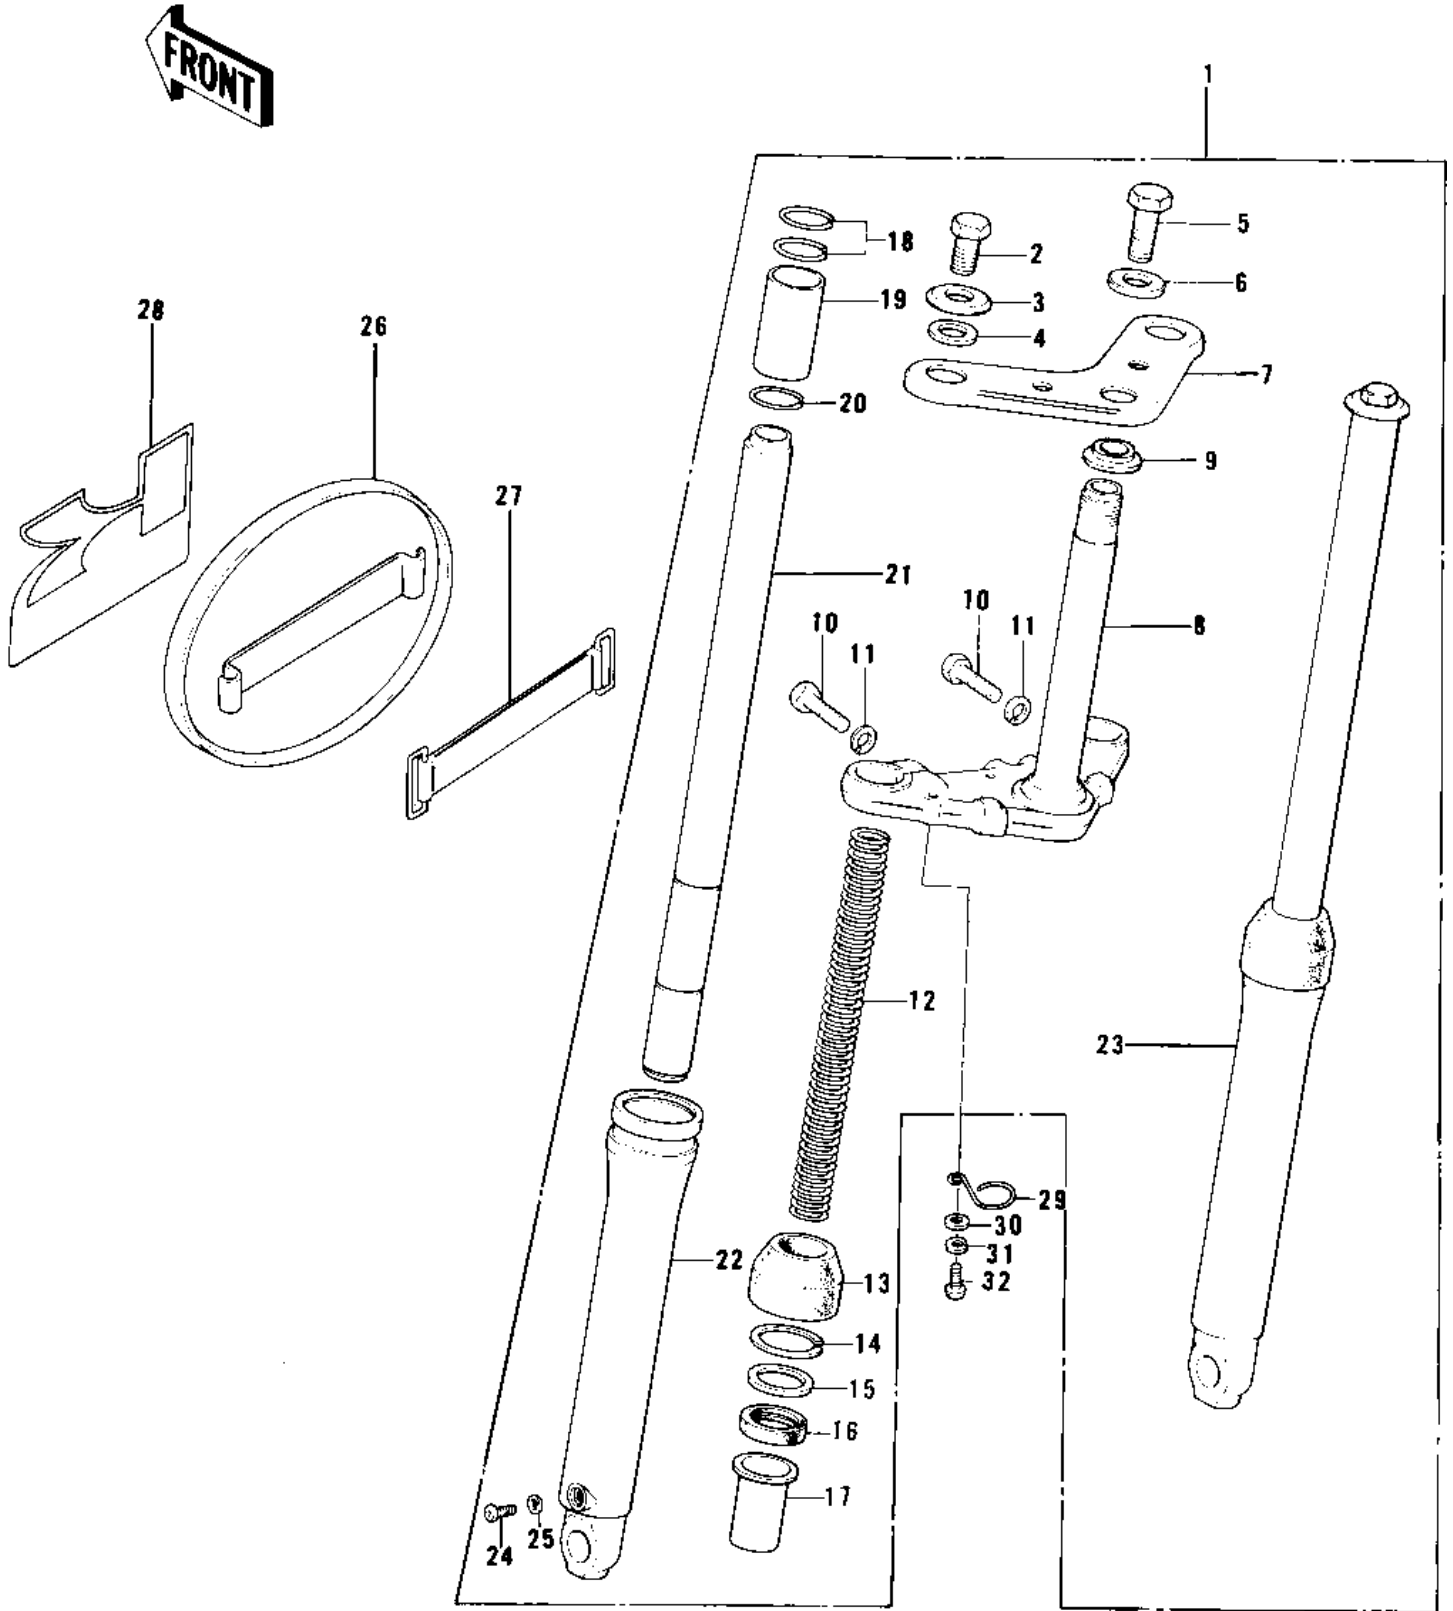

1976 KD100-M1 PARTS DIAGRAM

FRONT FORK

1976 KD100-M1 PARTS LIST

FRONT FORK

ITEM NAME	PART NUMBER	QUANTITY
FORK-FRONT (Ref # 1)	44001-161	1
BOLT (Ref # 2)	92001-1742	2
WASHER (Ref # 3)	92022-1381	2
GASKET,FORK TOP BOLT (Ref # 4)	44045-053	2
BOLT,HEX HEAD 10X35 (Ref # 5)	92001-1252	1
WASHER (Ref # 6)	92022-1381	1
HEAD,STEERING (Ref # 7)	44039-056	1
STEM,STEERING (Ref # 8)	44037-069	1
CONE LOWER BEARING (Ref # 9)	92047-004	1
BOLT,HEX HEAD 10X35 (Ref # 10)	92001-1252	2
WASHER SPRING 10MM (Ref # 11)	461F1000	2
SPRING,FORK INNER (Ref # 12)	44026-051	2
DUST SHIELD,FORK (Ref # 13)	44010-024	2
CIRCLIP,40MM (Ref # 14)	44044-016	2
WASHER,FORK OUTER TUB (Ref # 15)	44043-054	2
SEAL-OIL,OUTER TUBE (Ref # 16)	92049-1075	2
GUIDE,FORK INNER TUBE (Ref # 17)	44015-016	2
RING,INNER TUBE GUIDE (Ref # 18)	44020-003	4
PISTON,FORK (Ref # 19)	44018-007	2
CIRCLIP,FORK PISTON (Ref # 20)	44044-017	2
TUBE,FORK INNER (Ref # 21)	44013-051	2
TUBE,LH,FORK OUTER (Ref # 22)	44005-052	1
TUBE,RH,FORK OUTER (Ref # 23)	44006-050	1
SCREW PAN HEAD 4X6 (Ref # 24)	220B0406	2
GASKET,FORK DRAIN PLG (Ref # 25)	44045-046	2
PLATE,FRONT NUMBER (Ref # 26)	58029-025	1
BAND BATTERY (Ref # 27)	92072-006	1
EMBLEM,NUMBER PLATE (Ref # 28)	56018-243	1
CLAMP-CABLE (Ref # 29)	92037-046	1

1976 KD100-M1 PARTS LIST

FRONT FORK

ITEM NAME	PART NUMBER	QUANTITY
WASHER PLAIN 6MM (Ref # 30)	411B0600	1
WASHER SPRING 6MM (Ref # 31)	461F0600	1
BOLT-UPSET,6X12 (Ref # 32)	112G0612	1