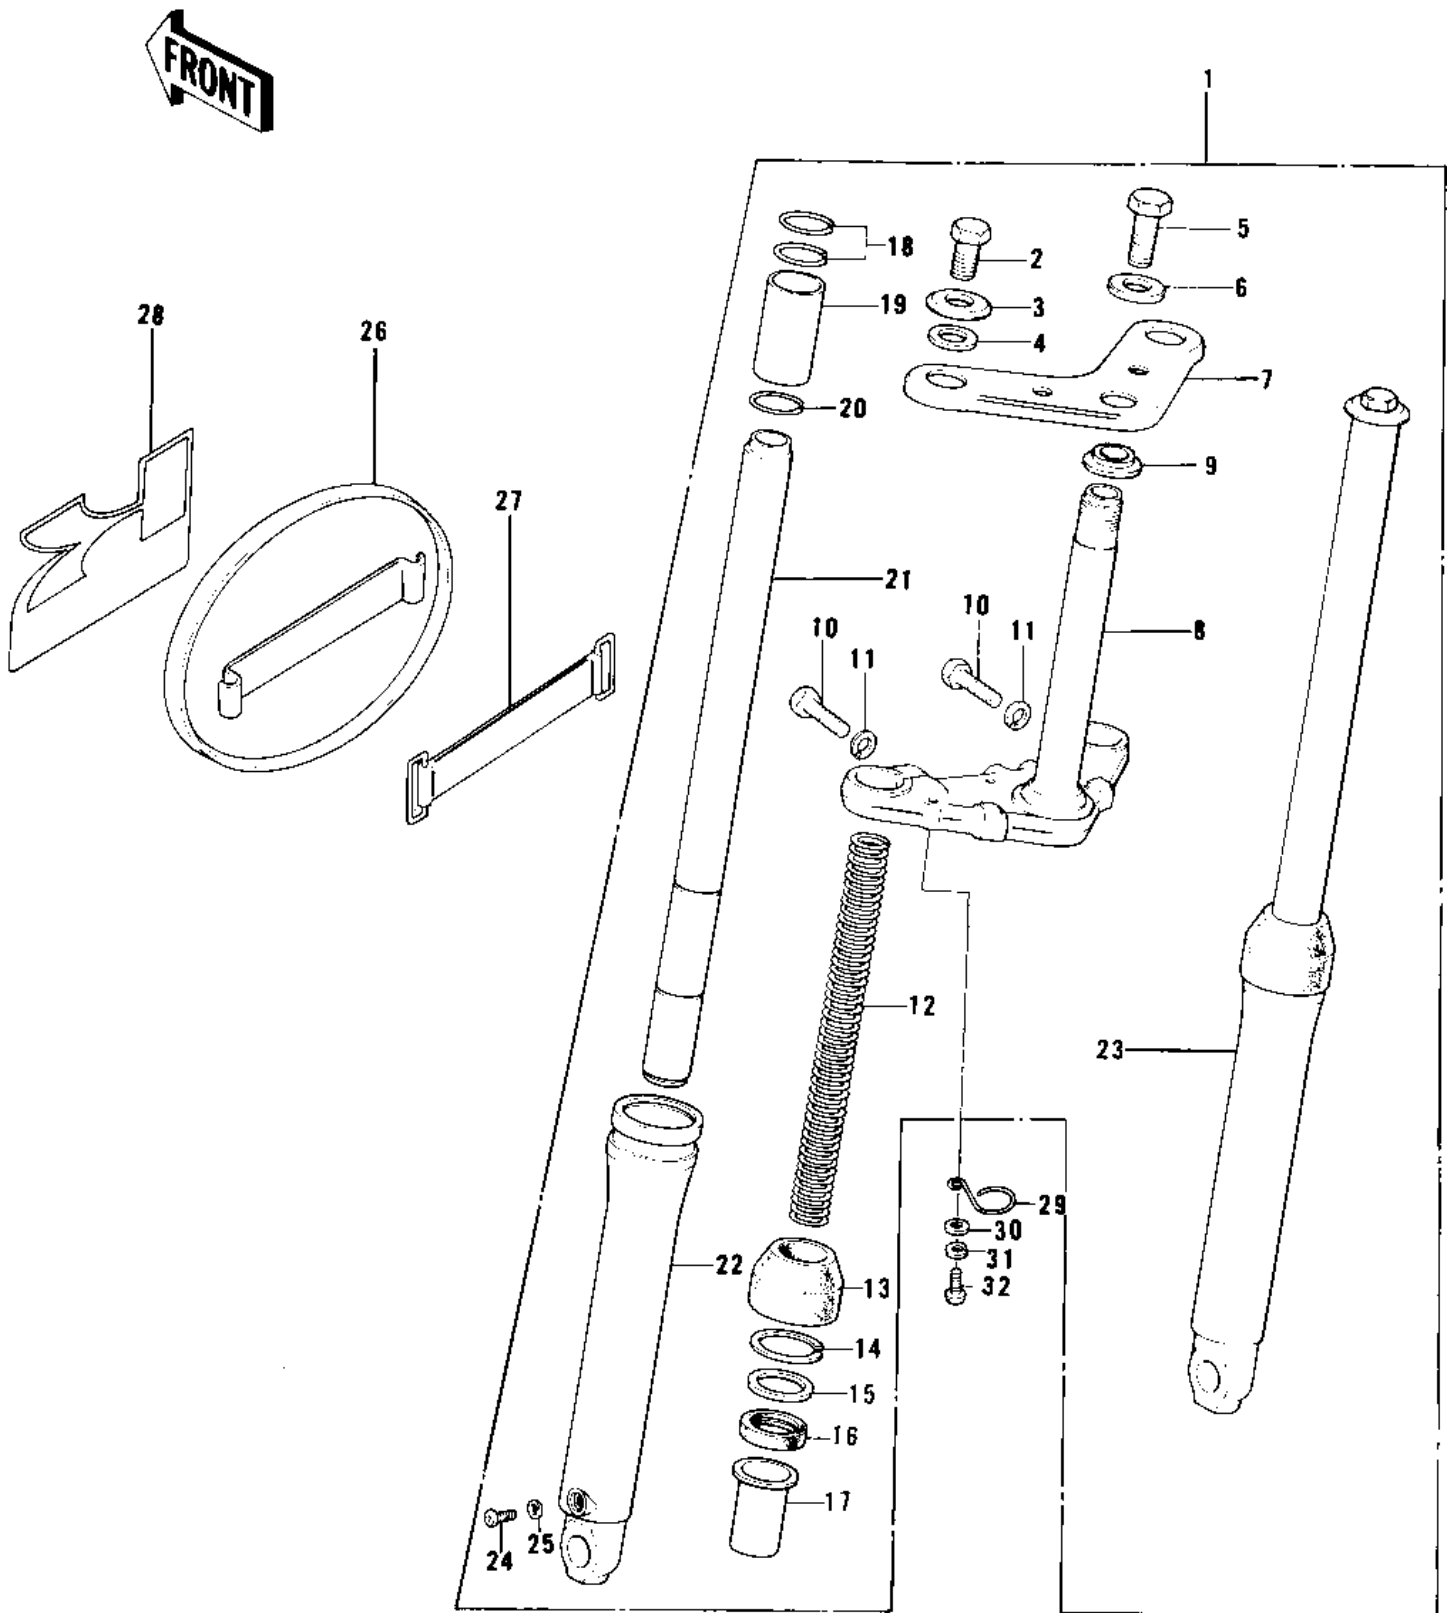

1976 KD100-M1 PARTS DIAGRAM

FRONT FORK

1976 KD100-M1 PARTS LIST

FRONT FORK

ITEM NAME	PART NUMBER	QUANTITY
FORK-FRONT (Ref # 1)	44001-161	1
BOLT (Ref # 2)	92001-1742	1
WASHER (Ref # 3)	92022-1381	2
GASKET,FORK TOP BOLT (Ref # 4)	44045-053	1
BOLT,HEX HEAD 10X35 (Ref # 5)	92001-1252	2
HEAD,STEERING (Ref # 7)	44039-056	1
STEM,STEERING (Ref # 8)	44037-069	1
CONE LOWER BEARING (Ref # 9)	92047-004	1
WASHER SPRING 10MM (Ref # 11)	461F1000	1
SPRING,FORK INNER (Ref # 12)	44026-051	1
DUST SHIELD,FORK (Ref # 13)	44010-024	1
CIRCLIP,40MM (Ref # 14)	44044-016	1
WASHER,FORK OUTER TUB (Ref # 15)	44043-054	1
SEAL-OIL,OUTER TUBE (Ref # 16)	92049-1075	1
GUIDE,FORK INNER TUBE (Ref # 17)	44015-016	1
RING,INNER TUBE GUIDE (Ref # 18)	44020-003	1
PISTON,FORK (Ref # 19)	44018-007	1
CIRCLIP,FORK PISTON (Ref # 20)	44044-017	1
TUBE,FORK INNER (Ref # 21)	44013-051	1
TUBE,LH,FORK OUTER (Ref # 22)	44005-052	1
TUBE,RH,FORK OUTER (Ref # 23)	44006-050	1
SCREW PAN HEAD 4X6 (Ref # 24)	220B0406	1
GASKET,FORK DRAIN PLG (Ref # 25)	44045-046	1
PLATE,FRONT NUMBER (Ref # 26)	58029-025	1
BAND BATTERY (Ref # 27)	92072-006	1
EMBLEM,NUMBER PLATE (Ref # 28)	56018-243	1
CLAMP-CABLE (Ref # 29)	92037-046	1
WASHER PLAIN 6MM (Ref # 30)	411B0600	1
WASHER SPRING 6MM (Ref # 31)	461F0600	1

1976 KD100-M1 PARTS LIST

FRONT FORK

ITEM NAME	PART NUMBER	QUANTITY
BOLT-UPSET,6X12 (Ref # 32)	112G0612	1