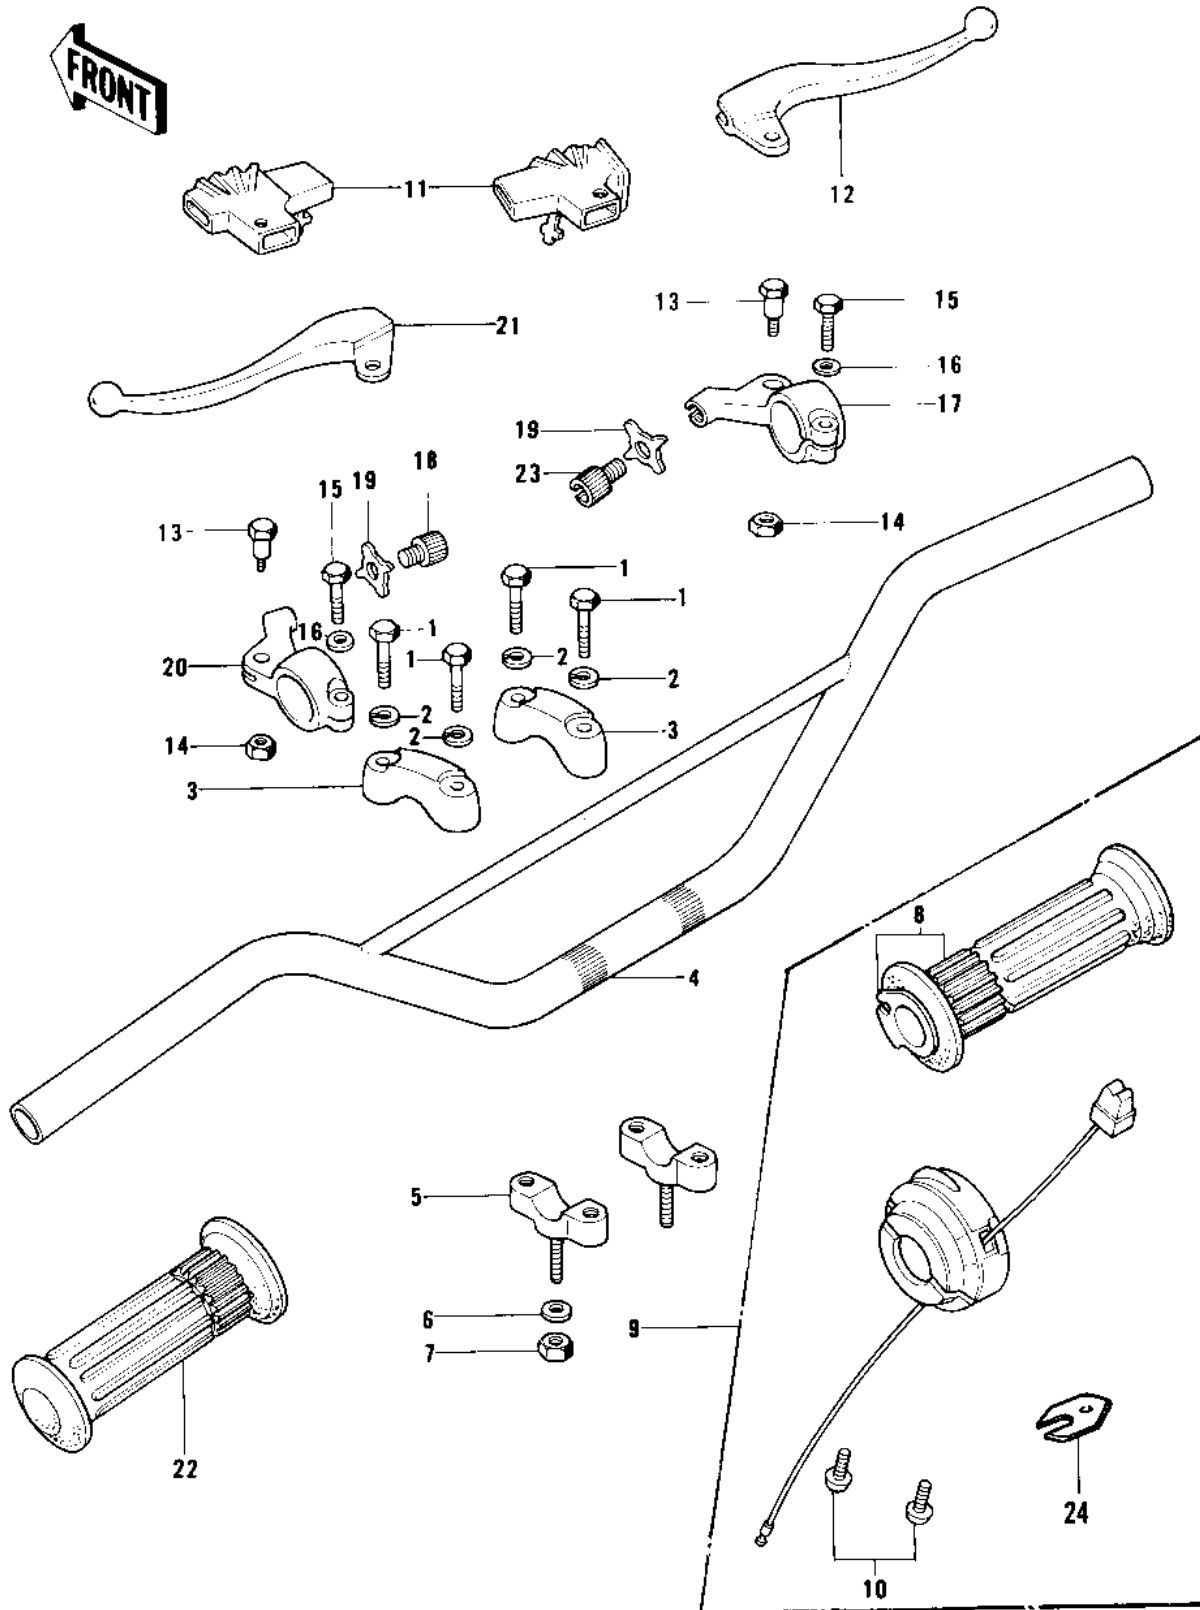

1976 KD100-M1 PARTS DIAGRAM

HANDLEBAR

1976 KD100-M1 PARTS LIST

HANDLEBAR

ITEM NAME	PART NUMBER	QUANTITY
BOLT 8X38 (Ref # 1)	92001-1405	4
WASHER SPRING 8MM (Ref # 2)	461F0800	4
HOLDER UPPER HANDLEBAR (Ref # 3)	46012-004	2
HANDLEBAR (Ref # 4)	46004-024	1
HOLDER,HANDLEBAR,BUFF (Ref # 5)	46012-002-80	2
WASHER SPRING 10MM (Ref # 6)	461F1000	2
NUT,10MM (Ref # 7)	314B1000	2
GRIP ASSY,THROTTLE (Ref # 8)	46019-039	1
CASE ASSY,R.H (Ref # 9)	46018-047	1
SCREW-PAN-CROS,5X25 (Ref # 10)	220B0525	2
BOOTS,LEVER HOLDER (Ref # 11)	49006-1017	2
LEVER FRONT BRAKE (Ref # 12)	46058-004	1
BOLT,HEX HEAD,5X22 (Ref # 13)	92007-046	2
NUT-LOCK,5MM (Ref # 14)	92019-014	2
BOLT, HEX HEAD 6X22 (Ref # 15)	110N0622	2
BOLT HEX HEAD 6X25 (Ref # 15)	110N0625	2
WASHER PLAIN 6MM (Ref # 16)	411B0600	2
HOLDER-FR BRAKE LEVER (Ref # 17)	46060-006	1
SCREW,CABLE ADJUST (Ref # 18)	46055-009	1
SCREW CABLE ADJUST (Ref # 18)	46055-003	1
NUT-LOCK (Ref # 19)	46056-005	2
HOLDER,CLUTCH LEVER (Ref # 20)	46094-010	1
HOLDER,CL LEVER,F.BLK (Ref # 20)	46094-015-21	1
LEVER-CLUTCH (Ref # 21)	46092-015	1
RUBBER,L.H GRIP (Ref # 22)	46075-029	1
SCREW,CABLE ADJUST (Ref # 23)	46055-009	1
SCREW,CABLE ADJUST (Ref # 23)	46055-010	1
HOLDER,CONTROL (Ref # 24)	46037-024	1