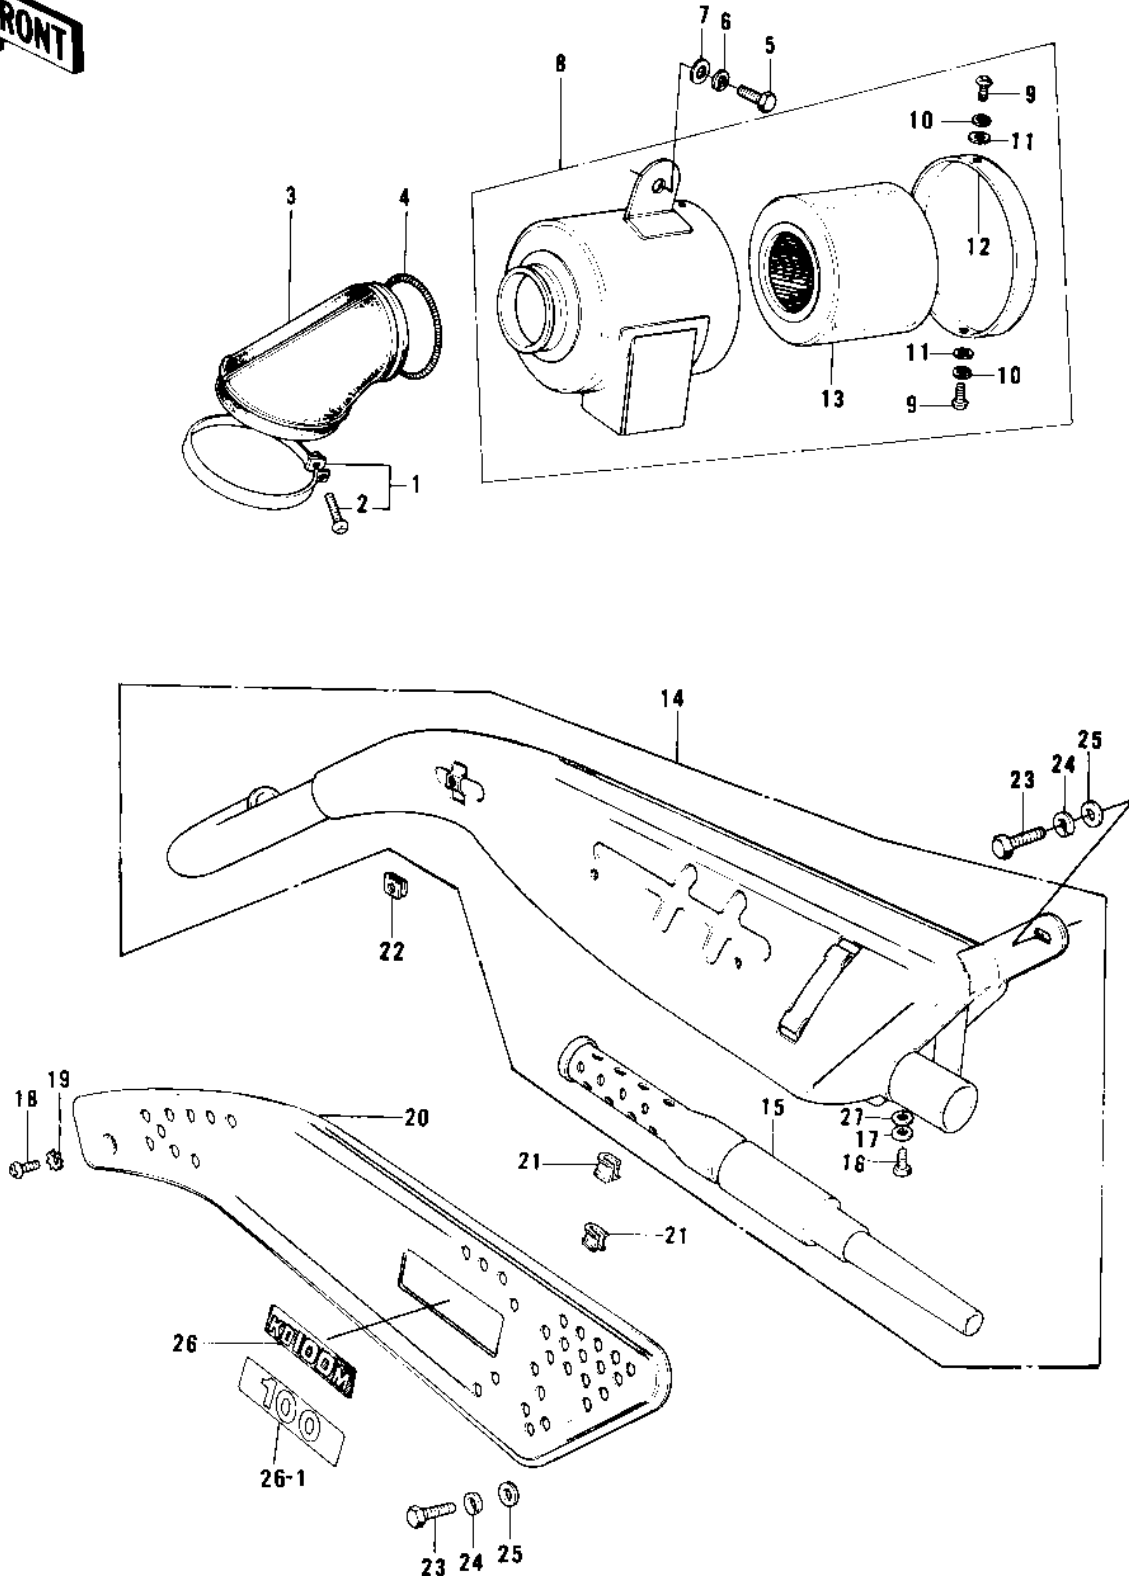

1976 KD100-M1 PARTS DIAGRAM

AIR CLEANER/MUFFLER

1976 KD100-M1 PARTS LIST

AIR CLEANER/MUFFLER

ITEM NAME	PART NUMBER	QUANTITY
CLAMP-AIR CLEANER (Ref # 1)	92037-068	1
SCREW PAN HEAD 6X35 (Ref # 2)	220B0635	1
CONNECTOR,AIR CLEANER (Ref # 3)	11026-009	1
SPRING COIL (Ref # 4)	92081-047	1
SCREW PAN HEAD 6X12 (Ref # 5)	220B0612	1
WASHER SPRING 6MM (Ref # 6)	461F0600	1
WASHER PLAIN 6MM (Ref # 7)	411B0600	1
AIR CLEANER ASY,BLACK (Ref # 8)	11010-068-10	1
SCREW PAN HEAD 5X8 (Ref # 9)	220B0508	2
WASHER SPRING 5MM (Ref # 10)	461F0500	2
WASHER PLAIN 5MM (Ref # 11)	411B0500	2
CAP,AIR CLEANER (Ref # 12)	11012-041	1
ELEMENT,AIR,CLNR (Ref # 13)	11013-044	1
MUFFLER ASSY,F.BLACK (Ref # 14)	18001-167-21	1
BAFFLE TUBE (Ref # 15)	18033-096	1
BOLT,6X10 (Ref # 16)	112G0610	2
WASHER PLAIN 6MM (Ref # 17)	410B0600	2
SCREW PAN HEAD 6X12 (Ref # 18)	220E0612	1
WASHER LOCK 6MM (Ref # 19)	463H0600	1
COVER,MUFFLER (Ref # 20)	18064-018	1
INSULATOR (Ref # 21)	18065-007	2
INSULATOR-HEAT (Ref # 22)	18065-009	1
BOLT-SMALL-UPSET,8X16 (Ref # 23)	115G0816	2
WASHER SPRING 8MM (Ref # 24)	461F0800	2
WASHER PLAIN 8MM (Ref # 25)	411B0800	2
EMBLEM,SIDE COVER (Ref # 26)	56018-218	1
EMBLEM,MUFFLER COVER (Ref # 26-1)	56018-1043	1
WASHER-PLAIN (Ref # 27)	92022-183	2