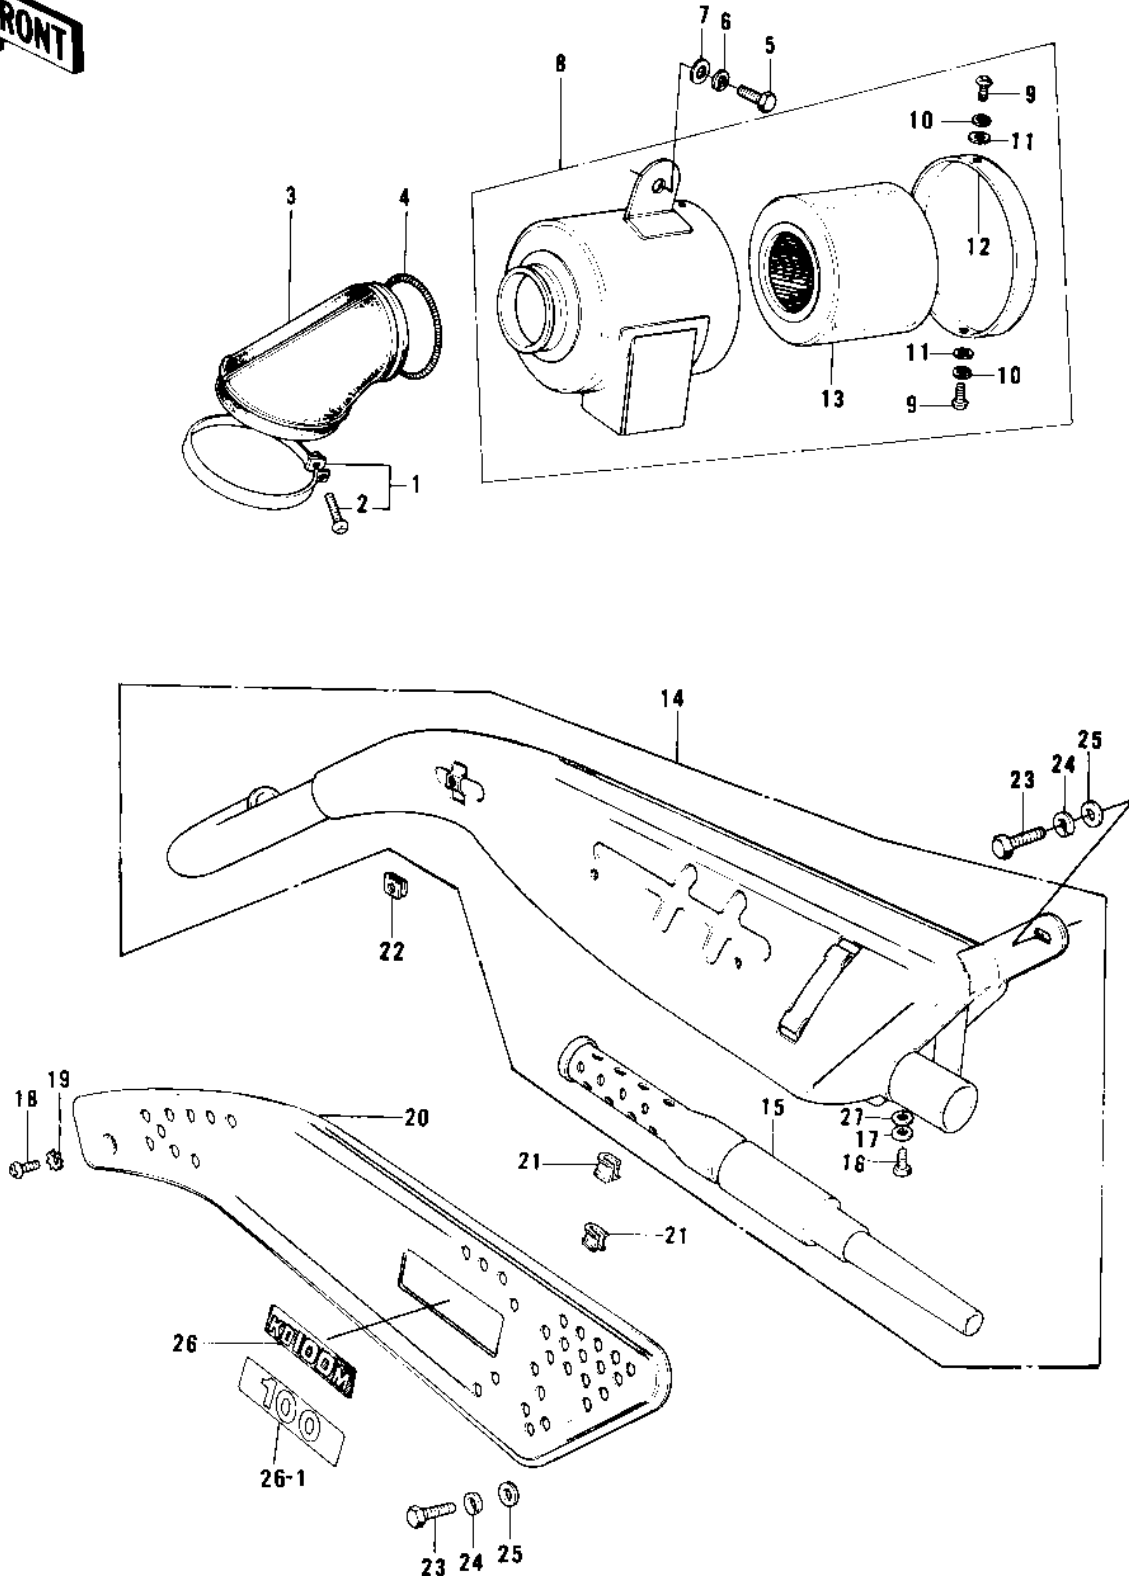

# 1976 KD100-M1 PARTS DIAGRAM

AIR CLEANER/MUFFLER

# 1976 KD100-M1 PARTS LIST

## AIR CLEANER/MUFFLER

ITEM NAME	PART NUMBER	QUANTITY
CLAMP-AIR CLEANER (Ref # 1)	92037-068	1
SCREW PAN HEAD 6X35 (Ref # 2)	220B0635	1
CONNECTOR,AIR CLEANER (Ref # 3)	11026-009	1
SPRING COIL (Ref # 4)	92081-047	1
SCREW PAN HEAD 6X12 (Ref # 5)	220B0612	1
WASHER SPRING 6MM (Ref # 6)	461F0600	1
WASHER PLAIN 6MM (Ref # 7)	411B0600	1
AIR CLEANER ASY,BLACK (Ref # 8)	11010-068-10	1
SCREW PAN HEAD 5X8 (Ref # 9)	220B0508	2
WASHER SPRING 5MM (Ref # 10)	461F0500	2
WASHER PLAIN 5MM (Ref # 11)	411B0500	2
CAP,AIR CLEANER (Ref # 12)	11012-041	1
ELEMENT,AIR,CLNR (Ref # 13)	11013-044	1
MUFFLER ASSY,F.BLACK (Ref # 14)	18001-167-21	1
BAFFLE TUBE (Ref # 15)	18033-096	1
BOLT,6X10 (Ref # 16)	112G0610	2
WASHER PLAIN 6MM (Ref # 17)	410B0600	2
SCREW PAN HEAD 6X12 (Ref # 18)	220E0612	1
WASHER LOCK 6MM (Ref # 19)	463H0600	1
COVER,MUFFLER (Ref # 20)	18064-018	1
INSULATOR (Ref # 21)	18065-007	2
INSULATOR-HEAT (Ref # 22)	18065-009	1
BOLT-SMALL-UPSET,8X16 (Ref # 23)	115G0816	2
WASHER SPRING 8MM (Ref # 24)	461F0800	2
WASHER PLAIN 8MM (Ref # 25)	411B0800	2
EMBLEM,SIDE COVER (Ref # 26)	56018-218	1
EMBLEM,MUFFLER COVER (Ref # 26-1)	56018-1043	1
WASHER-PLAIN (Ref # 27)	92022-183	2