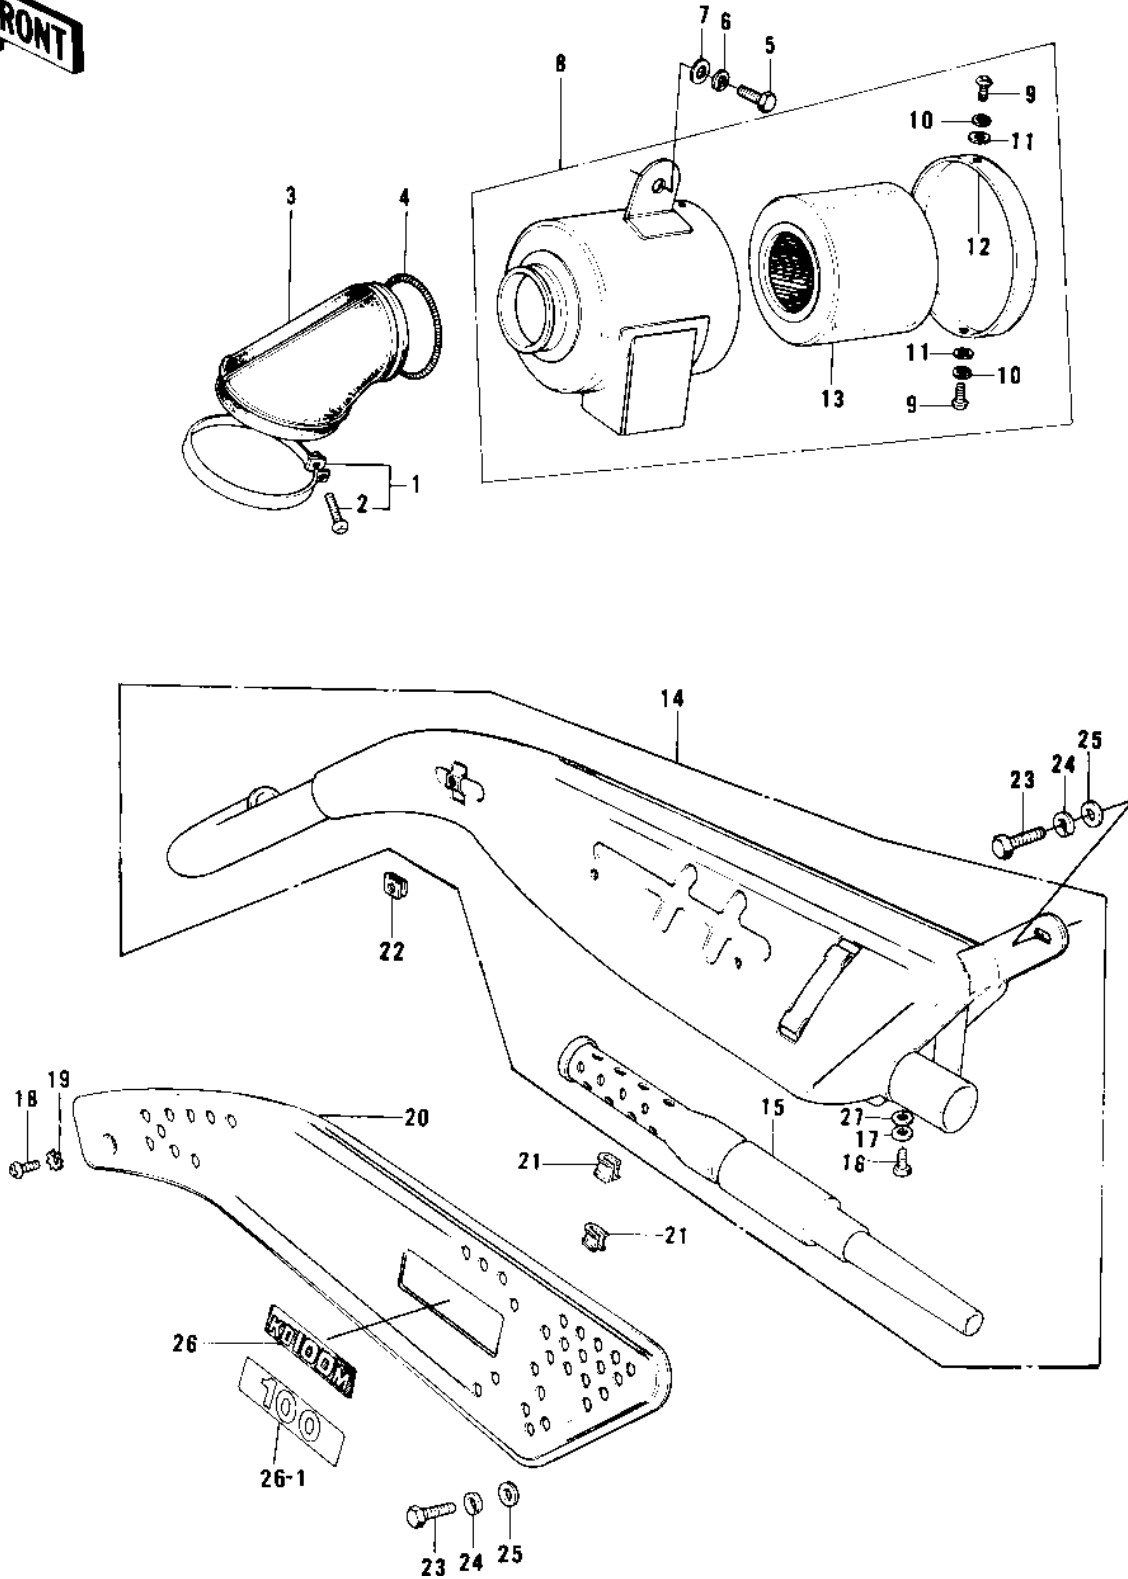

1976 KD100-M1 PARTS DIAGRAM

AIR CLEANER/MUFFLER

1976 KD100-M1 PARTS LIST

AIR CLEANER/MUFFLER

ITEM NAME	PART NUMBER	QUANTITY
CLAMP-AIR CLEANER (Ref # 1)	92037-068	1
SCREW PAN HEAD 6X35 (Ref # 2)	220B0635	1
CONNECTOR,AIR CLEANER (Ref # 3)	11026-009	1
SPRING COIL (Ref # 4)	92081-047	1
SCREW PAN HEAD 6X12 (Ref # 5)	220B0612	1
WASHER SPRING 6MM (Ref # 6)	461F0600	1
WASHER PLAIN 6MM (Ref # 7)	411B0600	1
AIR CLEANER ASY,BLACK (Ref # 8)	11010-068-10	1
SCREW PAN HEAD 5X8 (Ref # 9)	220B0508	1
WASHER SPRING 5MM (Ref # 10)	461F0500	1
WASHER PLAIN 5MM (Ref # 11)	411B0500	1
CAP,AIR CLEANER (Ref # 12)	11012-041	1
ELEMENT,AIR,CLNR (Ref # 13)	11013-044	1
MUFFLER ASSY,F.BLACK (Ref # 14)	18001-167-21	1
BAFFLE TUBE (Ref # 15)	18033-096	1
BOLT,6X10 (Ref # 16)	112G0610	1
WASHER PLAIN 6MM (Ref # 17)	410B0600	1
SCREW PAN HEAD 6X12 (Ref # 18)	220E0612	1
WASHER LOCK 6MM (Ref # 19)	463H0600	1
COVER,MUFFLER (Ref # 20)	18064-018	1
INSULATOR (Ref # 21)	18065-007	1
INSULATOR-HEAT (Ref # 22)	18065-009	1
BOLT-SMALL-UPSET,8X16 (Ref # 23)	115G0816	1
WASHER SPRING 8MM (Ref # 24)	461F0800	1
WASHER PLAIN 8MM (Ref # 25)	411B0800	1
EMBLEM,SIDE COVER (Ref # 26)	56018-218	1
EMBLEM,MUFFLER COVER (Ref # 26-1)	56018-1043	1
WASHER-PLAIN (Ref # 27)	92022-183	1