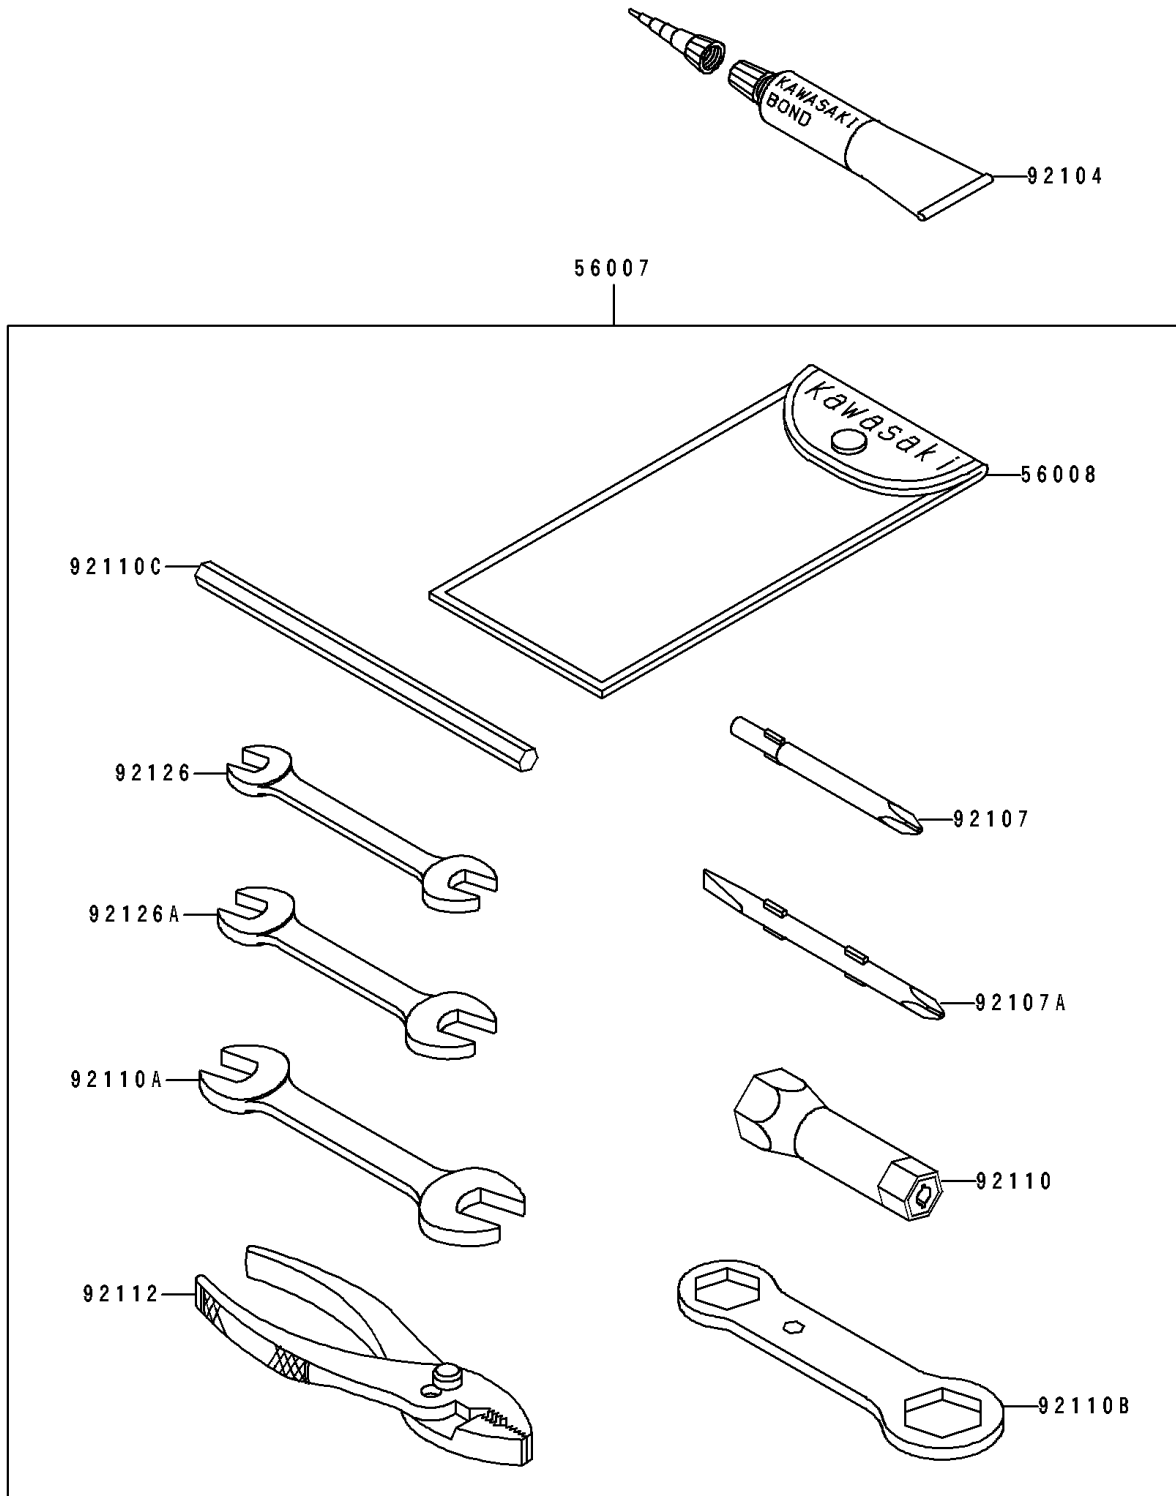

1995 550 SX PARTS DIAGRAM

Owner's Tools

F3182

1995 550 SX PARTS LIST

Owner's Tools

ITEM NAME	PART NUMBER	QUANTITY
TOOLKIT (Ref # 56007)	56007-3706	1
BAG,TOOL (Ref # 56008)	56008-1075	1
GASKET-LIQUID,TUBE,100G,SILVER (Ref # 92104)	92104-002	AR
TOOL-DRIVER,#3PHILLIPS (Ref # 92107)	92107-005	1
TOOL-DRIVER,#2PHILLIPS&SLOT (Ref # 92107A)	92107-1051	1
TOOL-WRENCH,BOX,21MM (Ref # 92110)	92110-1113	1
TOOL-WRENCH,OPEN END,14X17 (Ref # 92110A)	92110-1153	1
TOOL-WRENCH,BOX END,27X32 (Ref # 92110B)	92110-3701	1
TOOL-WRENCH,ALLEN BAR,8X160 (Ref # 92110C)	92110-3702	1
TOOL-PLIERS (Ref # 92112)	92112-003	1
TOOL-WRENCH,OPEN END,8X10 (Ref # 92126)	92126-001	1
TOOL-WRENCH,OPEN END,12X13 (Ref # 92126A)	92126-002	1