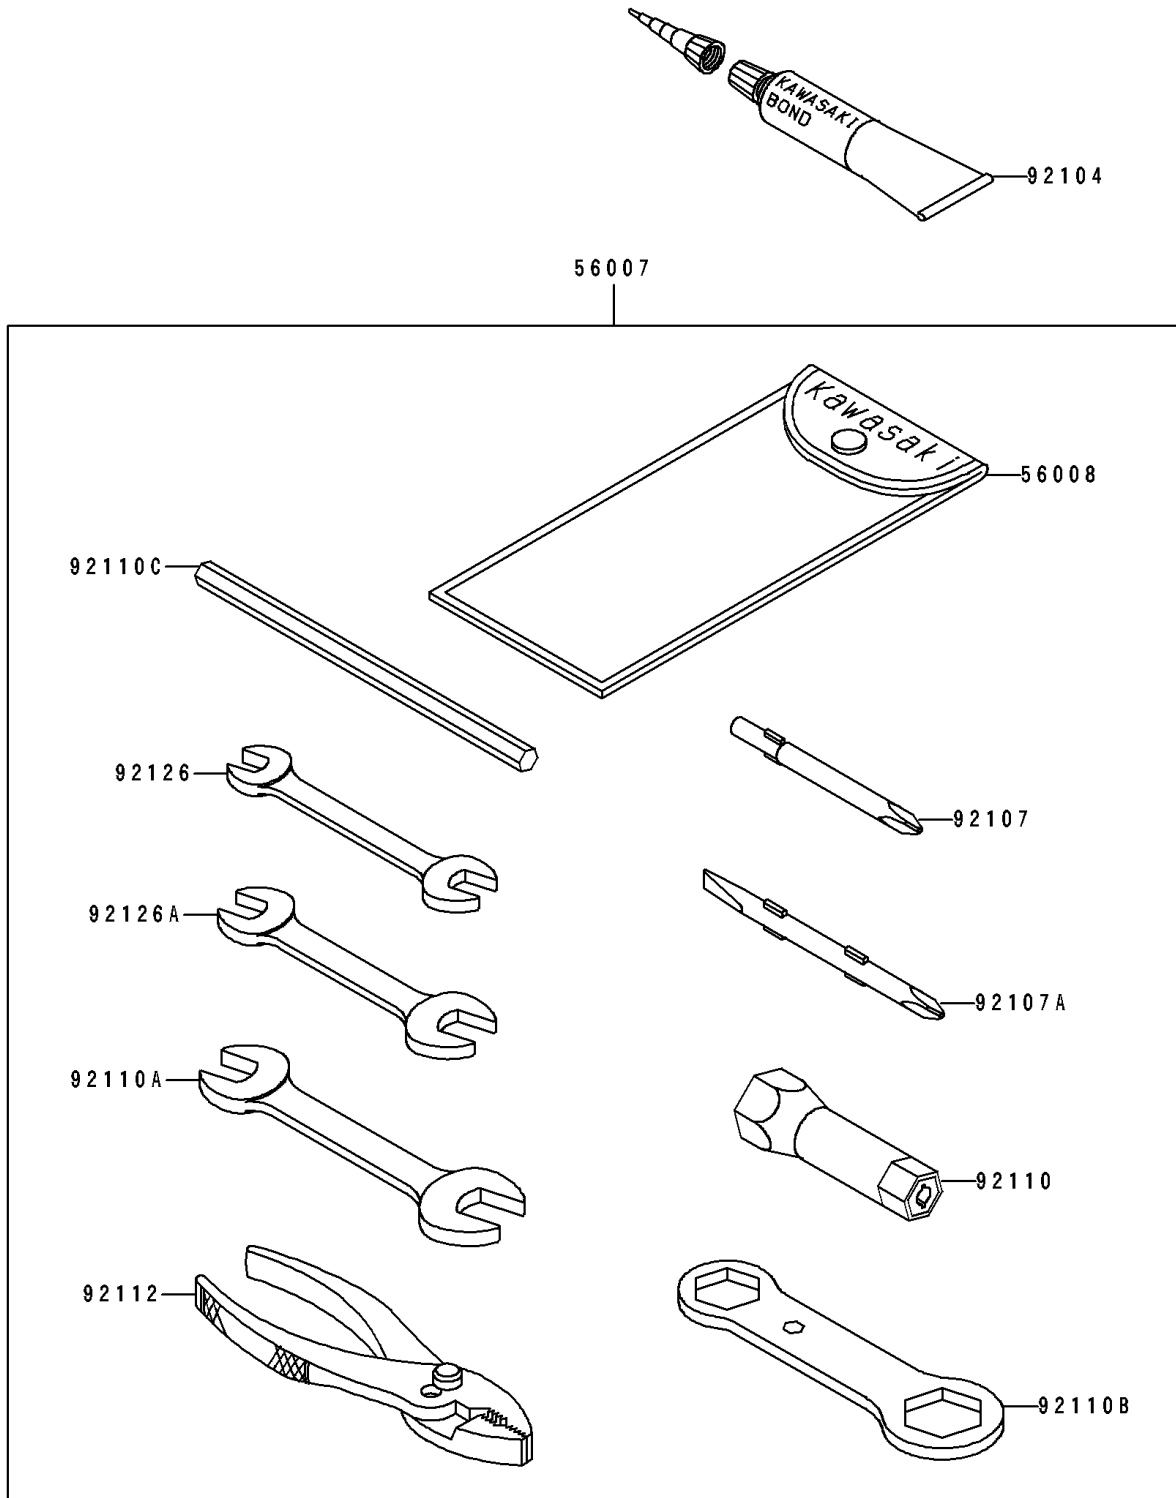

# 1995 550 SX PARTS DIAGRAM

Owner's Tools

F3182

## 1995 550 SX PARTS LIST

### Owner's Tools

ITEM NAME	PART NUMBER	QUANTITY
TOOLKIT (Ref # 56007)	56007-3706	1
BAG,TOOL (Ref # 56008)	56008-1075	1
GASKET-LIQUID,TUBE,100G,SILVER (Ref # 92104)	92104-002	AR
TOOL-DRIVER,#3PHILLIPS (Ref # 92107)	92107-005	1
TOOL-DRIVER,#2PHILLIPS&SLOT (Ref # 92107A)	92107-1051	1
TOOL-WRENCH,BOX,21MM (Ref # 92110)	92110-1113	1
TOOL-WRENCH,OPEN END,14X17 (Ref # 92110A)	92110-1153	1
TOOL-WRENCH,BOX END,27X32 (Ref # 92110B)	92110-3701	1
TOOL-WRENCH,ALLEN BAR,8X160 (Ref # 92110C)	92110-3702	1
TOOL-PLIERS (Ref # 92112)	92112-003	1
TOOL-WRENCH,OPEN END,8X10 (Ref # 92126)	92126-001	1
TOOL-WRENCH,OPEN END,12X13 (Ref # 92126A)	92126-002	1