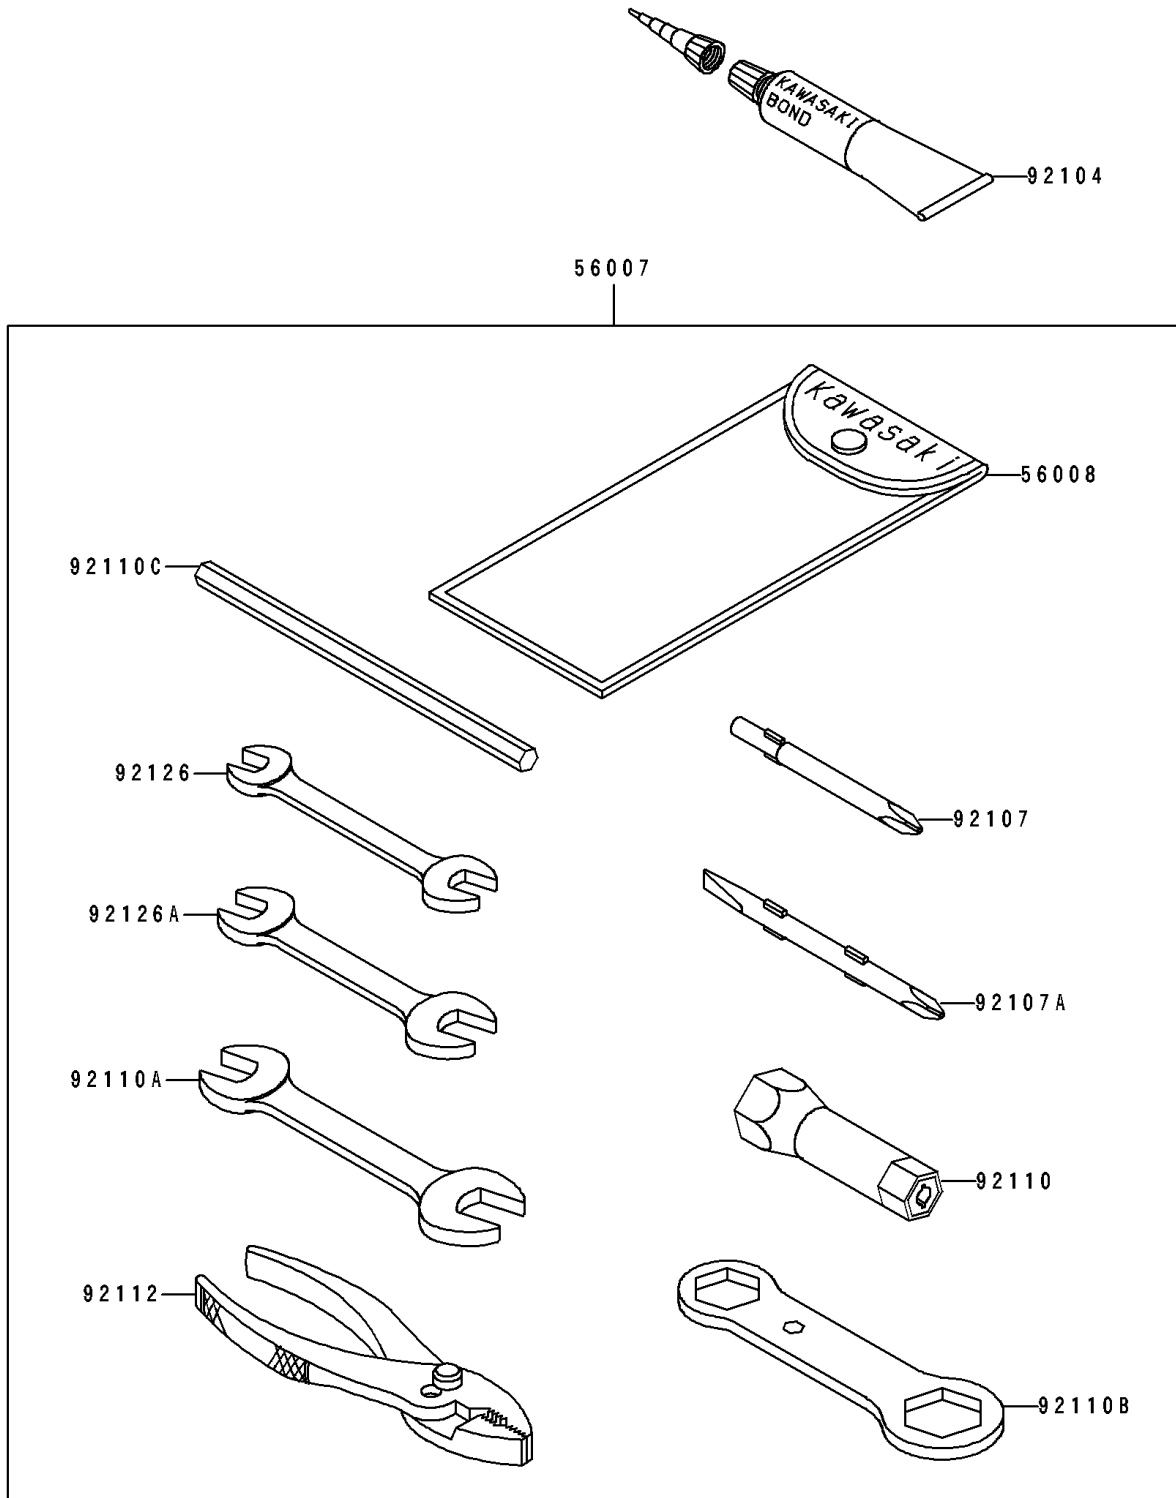

1992 550 SX PARTS DIAGRAM

Owner's Tools

F3182

1992 550 SX PARTS LIST

Owner's Tools

ITEM NAME	PART NUMBER	QUANTITY
TOOLKIT (Ref # 56007)	56007-3706	1
BAG,TOOL (Ref # 56008)	56008-1075	1
GASKET-LIQUID,TUBE,100G,SILVER (Ref # 92104)	92104-002	AR
TOOL-DRIVER,#3PHILLIPS (Ref # 92107)	92107-005	1
TOOL-DRIVER,#2PHILLIPS&SLOT (Ref # 92107A)	92107-1051	1
TOOL-WRENCH,BOX,21MM (Ref # 92110)	92110-1113	1
TOOL-WRENCH,OPEN END,14X17 (Ref # 92110A)	92110-1153	1
TOOL-WRENCH,BOX END,27X32 (Ref # 92110B)	92110-3701	1
TOOL-WRENCH,ALLEN BAR,8X160 (Ref # 92110C)	92110-3702	1
TOOL-PLIERS (Ref # 92112)	92112-003	1
TOOL-WRENCH,OPEN END,8X10 (Ref # 92126)	92126-001	1
TOOL-WRENCH,OPEN END,12X13 (Ref # 92126A)	92126-002	1