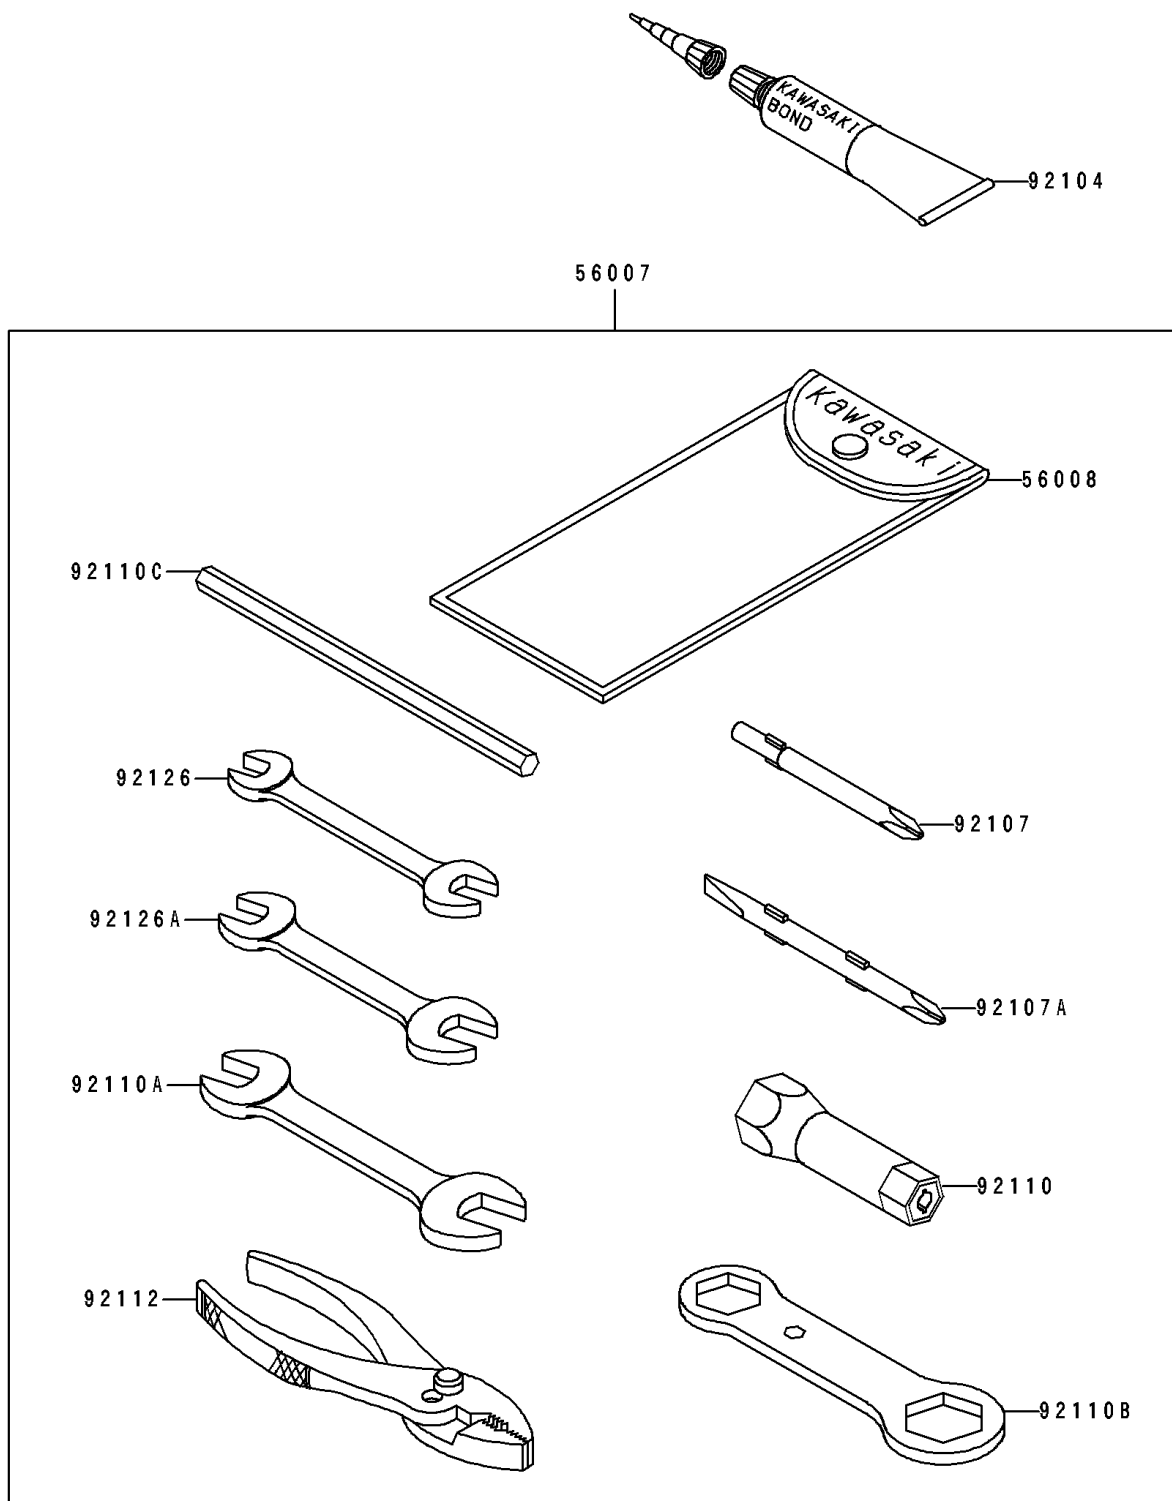

1992 550 SX PARTS DIAGRAM

Owner's Tools

F3182

1992 550 SX PARTS LIST

Owner's Tools

ITEM NAME	PART NUMBER	QUANTITY
TOOLKIT (Ref # 56007)	56007-3706	1
BAG,TOOL (Ref # 56008)	56008-1075	1
GASKET-LIQUID,TUBE,100G,SILVER (Ref # 92104)	92104-002	1
TOOL-DRIVER,#3PHILLIPS (Ref # 92107)	92107-005	1
TOOL-DRIVER,#2PHILLIPS&SLOT (Ref # 92107A)	92107-1051	1
TOOL-WRENCH,BOX,21MM (Ref # 92110)	92110-1113	1
TOOL-WRENCH,OPEN END,14X17 (Ref # 92110A)	92110-1153	1
TOOL-WRENCH,BOX END,27X32 (Ref # 92110B)	92110-3701	1
TOOL-WRENCH,ALLEN BAR,8X160 (Ref # 92110C)	92110-3702	1
TOOL-PLIERS (Ref # 92112)	92112-003	1
TOOL-WRENCH,OPEN END,8X10 (Ref # 92126)	92126-001	1
TOOL-WRENCH,OPEN END,12X13 (Ref # 92126A)	92126-002	1