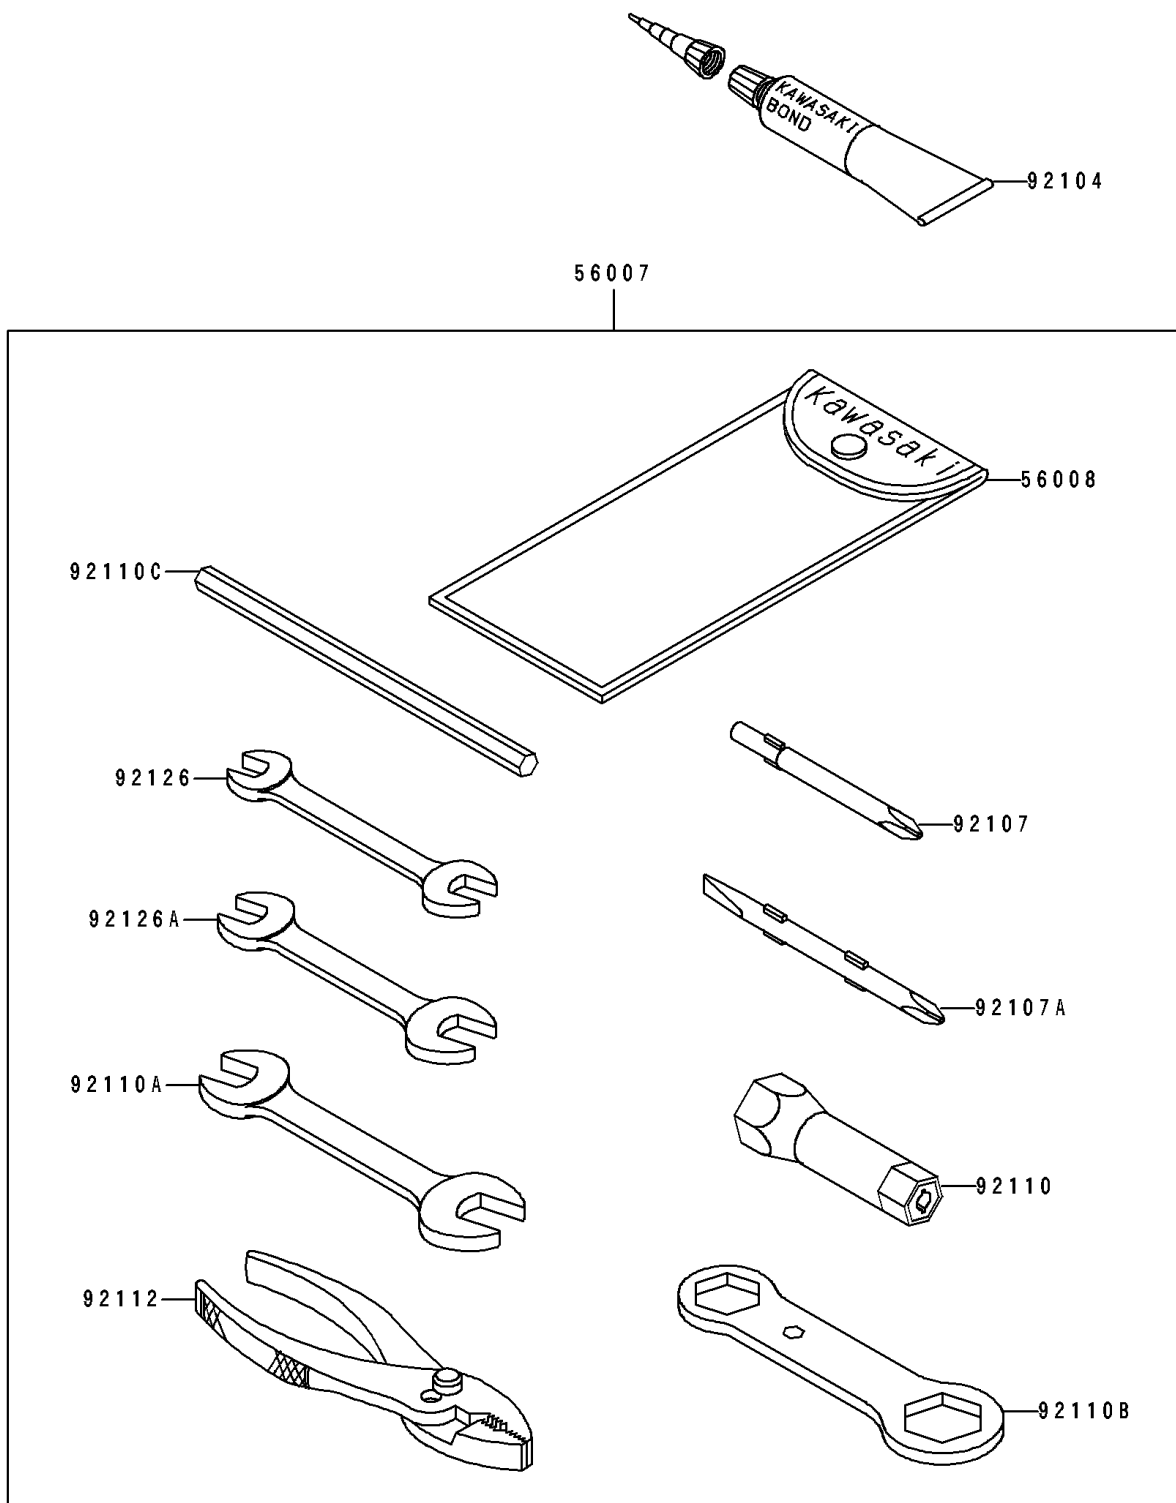

## 1991 550 SX PARTS DIAGRAM

Owner's Tools

F3182

## 1991 550 SX PARTS LIST

Owner's Tools

ITEM NAME	PART NUMBER	QUANTITY
TOOLKIT (Ref # 56007)	56007-3706	1
BAG,TOOL (Ref # 56008)	56008-1075	1
GASKET-LIQUID,TUBE,100G,SILVER (Ref # 92104)	92104-002	1
TOOL-DRIVER,#3PHILLIPS (Ref # 92107)	92107-005	1
TOOL-DRIVER,#2PHILLIPS&SLOT (Ref # 92107A)	92107-1051	1
TOOL-WRENCH,BOX,21MM (Ref # 92110)	92110-1113	1
TOOL-WRENCH,OPEN END,14X17 (Ref # 92110A)	92110-1153	1
TOOL-WRENCH,BOX END,27X32 (Ref # 92110B)	92110-3701	1
TOOL-WRENCH,ALLEN BAR,8X160 (Ref # 92110C)	92110-3702	1
TOOL-PLIERS (Ref # 92112)	92112-003	1
TOOL-WRENCH,OPEN END,8X10 (Ref # 92126)	92126-001	1
TOOL-WRENCH,OPEN END,12X13 (Ref # 92126A)	92126-002	1