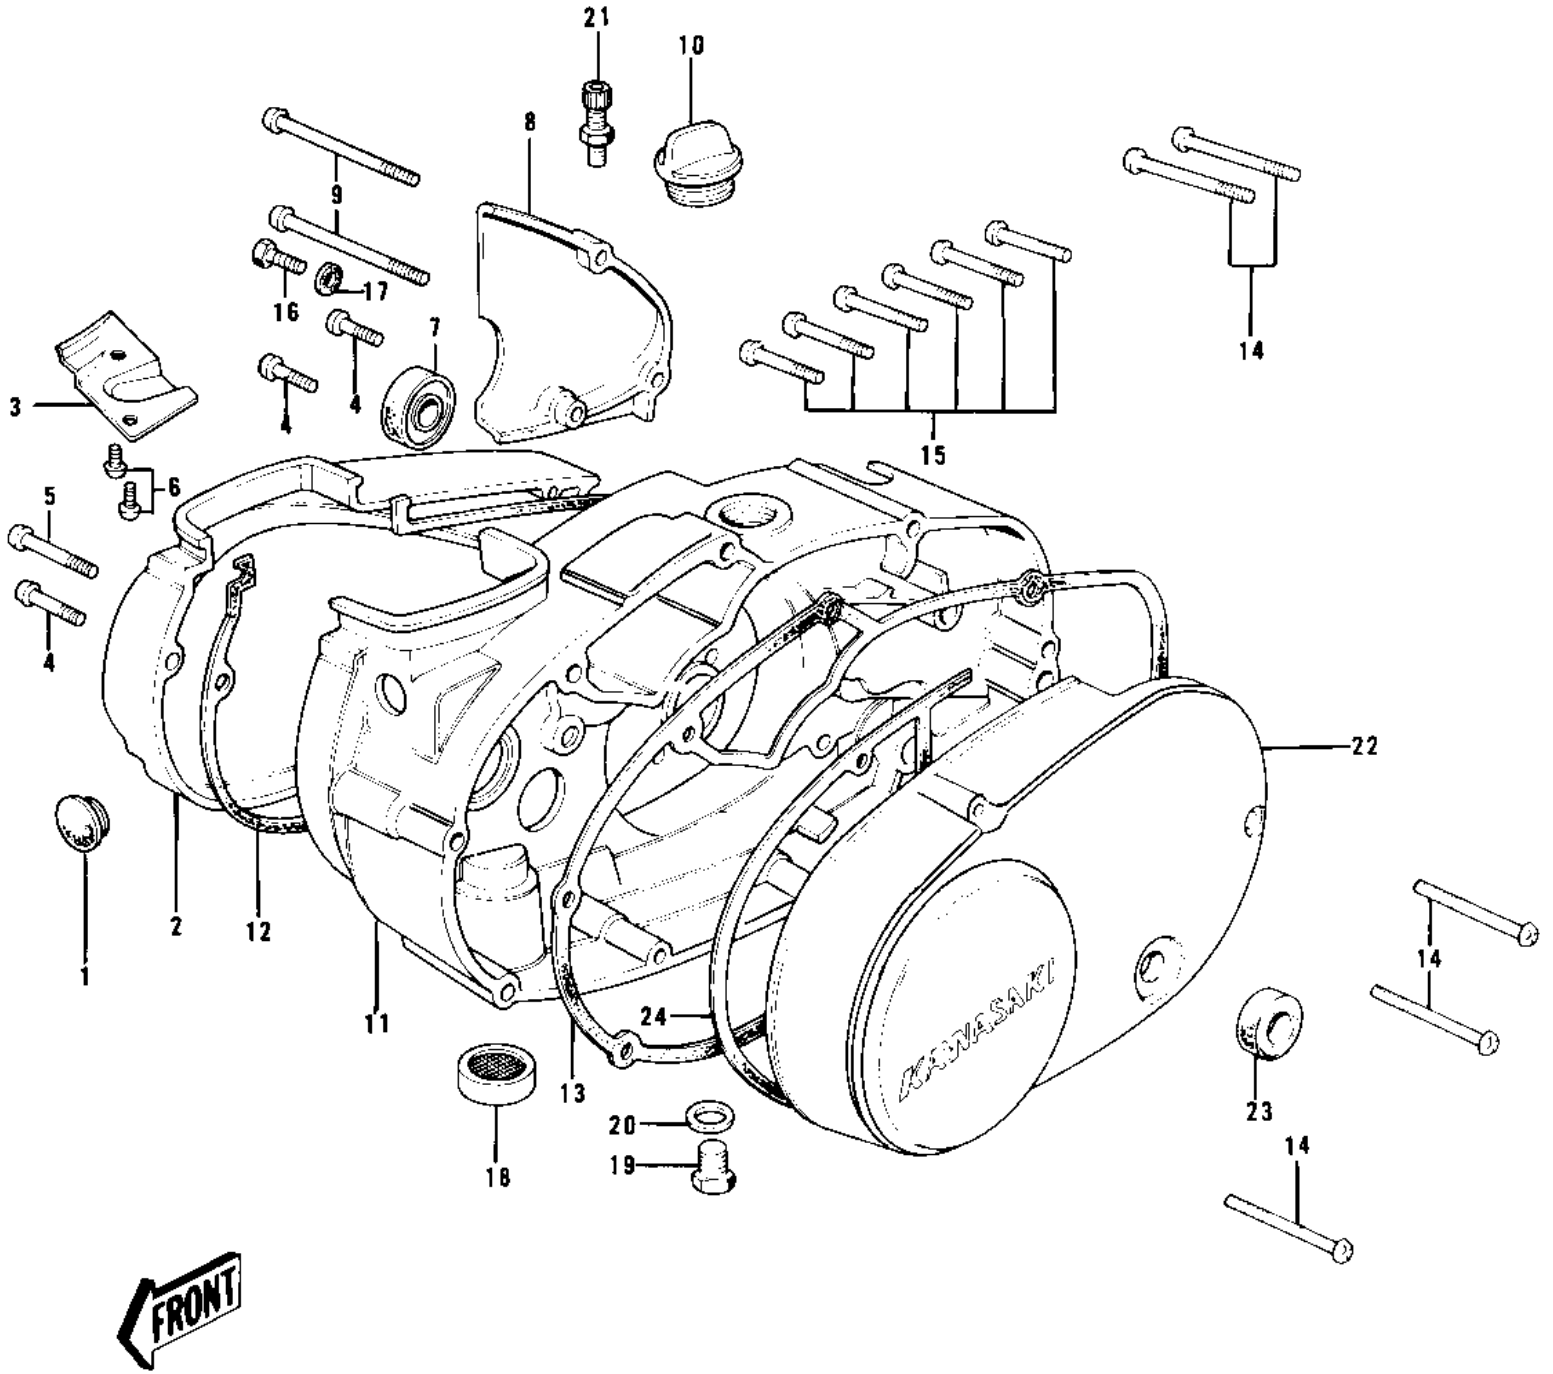

# 1976 KD100-M1 PARTS DIAGRAM

## ENGINE COVERS

# 1976 KD100-M1 PARTS LIST

## ENGINE COVERS

ITEM NAME	PART NUMBER	QUANTITY
CAP CARB MOUNT HOLE (Ref # 1)	14039-001	1
COVER,CARB BARREL (Ref # 2)	14030-1005	1
COVER,CARB BARREL (Ref # 2)	14030-1005	1
COVER,CLUTCH CABLE (Ref # 3)	14025-1137	1
SCREW PAN HEAD 6X20 (Ref # 4)	220B0620	3
SCREW PAN HEAD 6X35 (Ref # 5)	220B0635	1
SCREW PAN HEAD 6X12 (Ref # 6)	220B0612	2
OIL SEAL TB14257 (Ref # 7)	653B142507	1
COVER,OIL PUMP,BUFF (Ref # 8)	14030-050-80	1
SCREW PAN HEAD 6X75 (Ref # 9)	220B0675	2
FILLER,OIL (Ref # 10)	16115-018	1
COVER,R.H,ENG,BARREL (Ref # 11)	14032-1017	1
GASKET,CARBURETOR COV (Ref # 12)	11060-1201	1
GASKET,CLUTCH COVER (Ref # 13)	11060-1198	1
SCREW PAN HEAD 6X45 (Ref # 14)	220B0645	5
SCREW PAN HEAD 6X30 (Ref # 15)	220B0630	6
BOLT,HEX HEAD,6X14 (Ref # 16)	92001-121	1
WASHER OIL PUMP BANJO (Ref # 17)	92022-077	1
DRAIN,FUEL (Ref # 18)	16116-006	1
PLUG OIL DRAIN (Ref # 19)	92067-001	1
GASKET CHECK VALVE (Ref # 20)	92065-058	1
ADJUSTER,CABLE (Ref # 21)	16002-012	1
COVER,L.H ENG.BUFF (Ref # 22)	14031-078-80	1
COVER,L.H.ENGINE (Ref # 22)	14031-1029	1
OIL SEAL, VB12185 (Ref # 23)	656G121805	1
GASKET,GENERATOR COVE (Ref # 24)	11060-1202	1