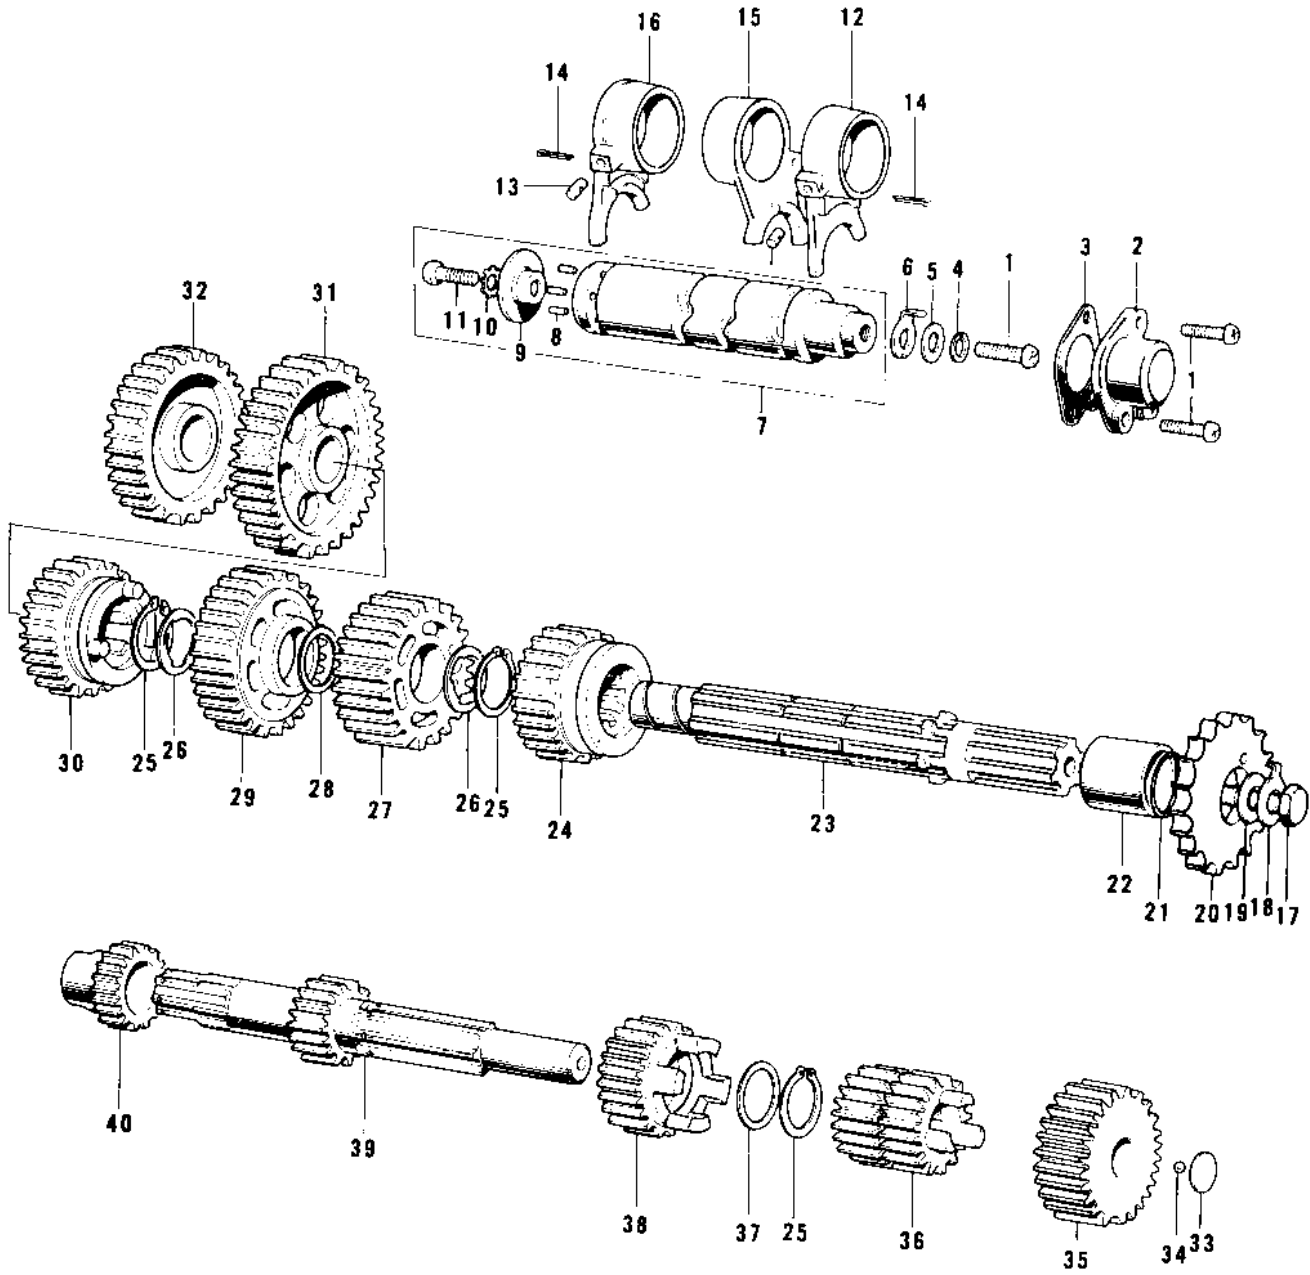

1978 KD100-M3 PARTS DIAGRAM

TRANSMISSION/CHANGE DRUM

1978 KD100-M3 PARTS LIST

TRANSMISSION/CHANGE DRUM

ITEM NAME	PART NUMBER	QUANTITY
SCREW PAN HEAD 6X16 (Ref # 1)	220B0616	1
SWITCH,NEUTRAL (Ref # 2)	13151-1001	2
SWITCH,NEUTRAL (Ref # 2)	13151-1002	2
GASKET NEUTRAL SWITCH (Ref # 3)	13146-002	1
WASHER SPRING 8MM (Ref # 4)	461F0800	1
WASHER PLAIN 8MM (Ref # 5)	410B0800	1
ROTOR,NEUTRAL INDICTR (Ref # 6)	21007-1003	2
DRUM ASSY-GEAR CHANGE (Ref # 7)	13239-005	1
DRUM ASSY,GEAR CHANGE (Ref # 7)	13239-1002	1
PIN GEAR CHANGE DRUM (Ref # 8)	92042-014	2
PLATE CHANGE DRUM PIN (Ref # 9)	13142-008	1
WASHER LOCK 6MM (Ref # 10)	464H0600	1
SCREW PAN HEAD 6X14 (Ref # 11)	220B0614	1
FORK SELECTOR 3RD (Ref # 12)	13140-009	1
PIN SELECT FORK GUIDE (Ref # 13)	92043-005	1
PIN COTTER 3.0X20 (Ref # 14)	550D3020	1
FORK SELECTOR 4TH-TOP (Ref # 15)	13140-017	1
FORK SELECTOR LOW-2ND (Ref # 16)	13140-010	1
BOLT-SMALL-UPSET,8X16 (Ref # 17)	115G0816	1
WASHER,LOCK,8MM (Ref # 18)	92030-012	1
WASHER,ENGINE SPRCKT (Ref # 19)	92022-266	1
SPROCKET-OUTPUT,14T (Ref # 20)	13144-1058	1
ENGINE SPROCKET,16T (Ref # 20)	13144-063	1
ENGINE SPROCKET,1ST (Ref # 20)	13144-054	1
"O" RING (Ref # 21)	92055-022	1
COLLAR,ENG NPROCKET (Ref # 22)	92027-179	1
COLLAR,ENG SPROCKET (Ref # 22)	92027-1595	1
SHAFT OUTPUT (Ref # 23)	13128-021	1
TOP GEAR OUTPUT SHAFT (Ref # 24)	13137-012	1