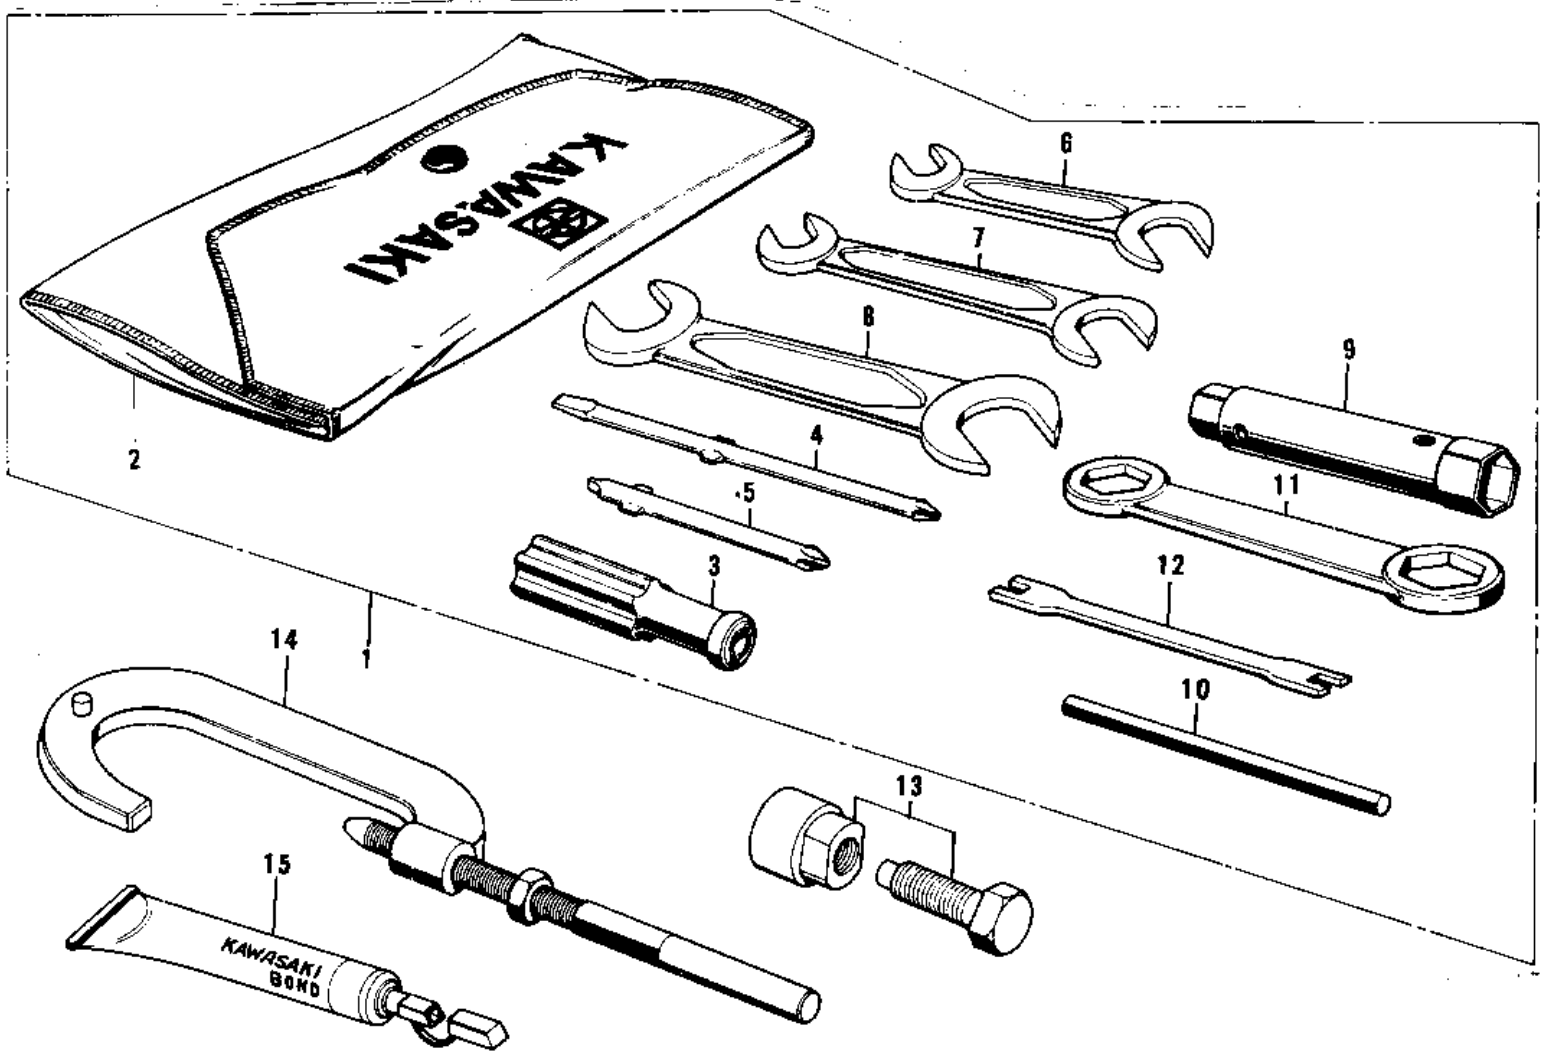

# 1973 G5-A PARTS DIAGRAM

OWNER TOOLS ('74-'75 B/C)

### OWNER TOOLS ('74-'75 B/C)

ITEM NAME	PART NUMBER	QUANTITY
56007-1056 (Canada) (Ref # 1)	56007-032	
BAG,TOOL (Ref # 2)	56008-008	
92106-1001 (Canada) (Ref # 3)	92106-002	
TOOL-DRIVER (Ref # 4)	92107-1052	
SCREW DRIVER #3 PHLIP (Ref # 5)	92107-005	
WRENCH,OPEN,8X10 (Ref # 6)	92126-001	
WRENCH,OPEN END,12X13 (Ref # 7)	92126-002	
TOOL-WRENCH,OPEN END, (Ref # 8)	92110-1153	
WRENCH,BOX,17X21 (Ref # 9)	92110-012	
BAR,SPARK PLUG WRENCH (Ref # 10)	92111-005	
92110-1022 (Canada) (Ref # 11)	92108-009	
TIGHTENER,SPOKE (Ref # 12)	92108-011	
57001-252 (Canada) (Ref # 13)	56019-033	
57001-1243 (Canada) (Ref # 14)	56019-040	
LIQUID GASKET (Ref # 15)	92104-002	