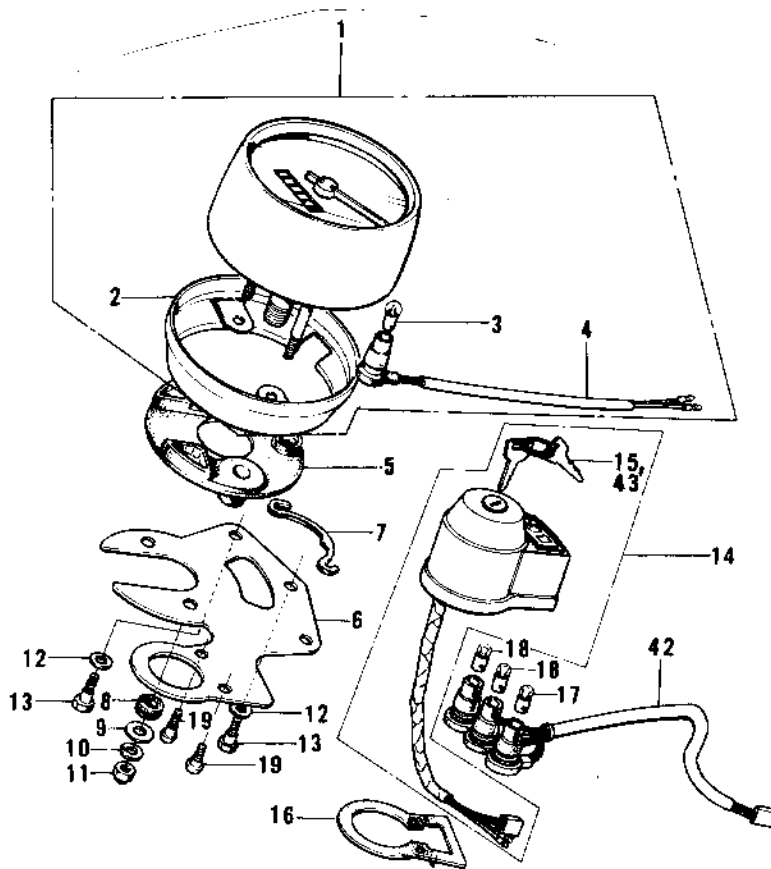

1974 G5-B

PARTS DIAGRAM

METERS/HEADLIGHT ('74-'75 B/C)

Ref. No.

- 1
- 2
- 3
- 4
- 5
- 6
- 7
- 8
- 9
- 10
- 11
- 12
- 13
- 14
- 15
- 16
- 17
- 18
- 19
- 20
- 21
- 22
- 23
- 24
- 25
- 26
- 27
- 28
- 29
- 30
- 31
- 32
- 33
- 34
- 35
- 36
- 37
- 38
- 39
- 40
- 41
- 42
- 43