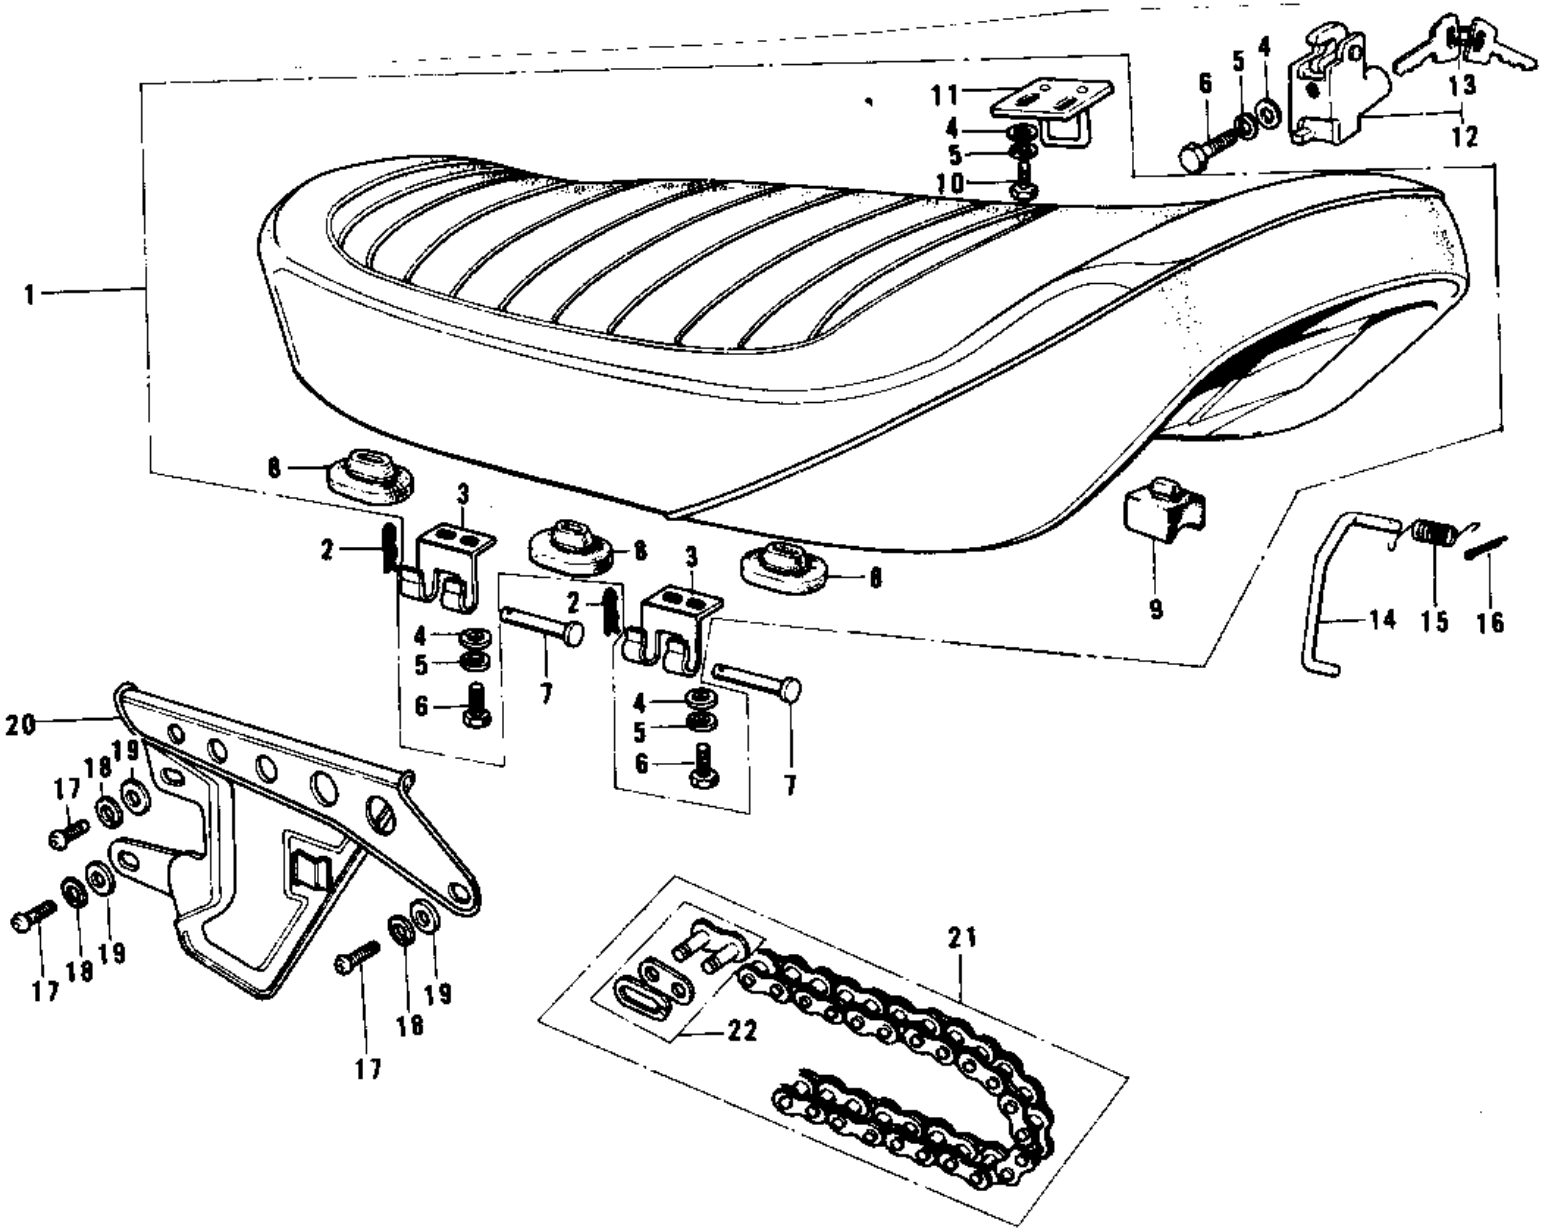

1974 G5-B PARTS DIAGRAM

SEAT/CHAIN COVER/CHAIN ('74-'75 B/C)

1974 G5-B PARTS LIST

SEAT/CHAIN COVER/CHAIN ('74-'75 B/C)

ITEM NAME	PART NUMBER	QUANTITY
SEAT ASSY (Ref # 1)	53002-1015	
COTTER PIN (Ref # 2)	92041-003	
HINGE,BLACK (Ref # 3)	53009-017-10	
WASHER PLAIN 6MM (Ref # 4)	411B0600	
WASHER SPRING 6MM (Ref # 5)	461F0600	
BOLT-UPSET,6X12 (Ref # 6)	112G0612	
PIN (Ref # 7)	53011-002	
DAMPER RUBB DUAL SEAT (Ref # 8)	92075-023	
DAMPER RUBBER,SEAT (Ref # 9)	92075-216	
BOLT-UPSET 6X14 (Ref # 10)	112B0614	
HOOK, SEAT (Ref # 11)	53008-021	
LOCK ASSY,SEAT (Ref # 12)	53045-014	
KEY SET,#401 (Ref # 13)	27008-063-01	
KEY SET,#402 (Ref # 13)	27008-063-02	
KEY SET,#403 (Ref # 13)	27008-063-03	
KEY SET,#404 (Ref # 13)	27008-063-04	
KEY SET,#405 (Ref # 13)	27008-063-05	
KEY SET,#406 (Ref # 13)	27008-063-06	
KEY SET,#407 (Ref # 13)	27008-063-07	
KEY SET,#408 (Ref # 13)	27008-063-08	
KEY SET,#409 (Ref # 13)	27008-063-09	
KEY SET,#410 (Ref # 13)	27008-063-10	
KEY SET,#411 (Ref # 13)	27008-063-11	
KEY SET,#412 (Ref # 13)	27008-063-12	
KEY SET,#413 (Ref # 13)	27008-063-13	
KEY SET,#414 (Ref # 13)	27008-063-14	
KEY SET,#415 (Ref # 13)	27008-063-15	
KEY SET,#416 (Ref # 13)	27008-063-16	
KEY SET,#417 (Ref # 13)	27008-063-17	