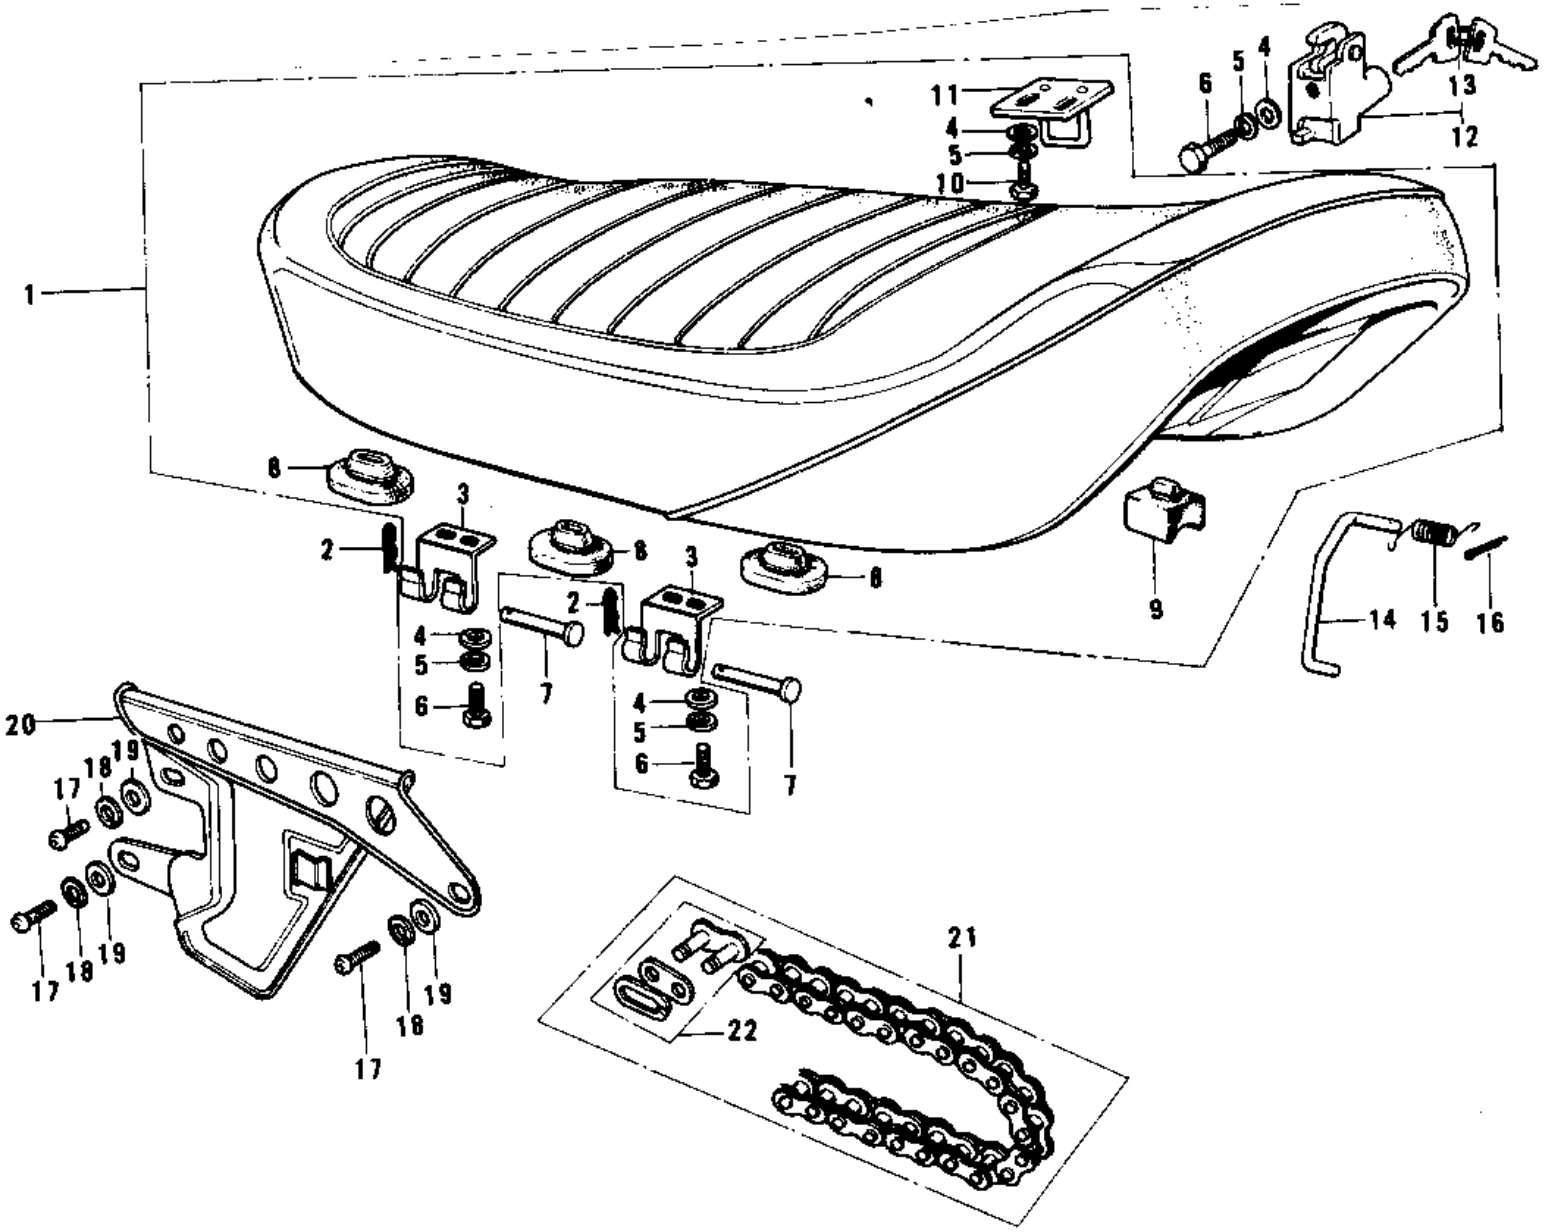

# 1974 G5-B PARTS DIAGRAM

SEAT/CHAIN COVER/CHAIN ('74-'75 B/C)

## 1974 G5-B PARTS LIST

SEAT/CHAIN COVER/CHAIN ('74-'75 B/C)

ITEM NAME	PART NUMBER	QUANTITY
KEY SET,#418 (Ref # 13)	27008-063-18	
KEY SET,#419 (Ref # 13)	27008-063-19	
KEY SET,#420 (Ref # 13)	27008-063-20	
KEY SET,#421 (Ref # 13)	27008-063-21	
KEY SET,#422 (Ref # 13)	27008-063-22	
KEY SET,#423 (Ref # 13)	27008-063-23	
KEY SET,#424 (Ref # 13)	27008-063-24	
KEY SET,#425 (Ref # 13)	27008-063-25	
KEY SET,#426 (Ref # 13)	27008-063-26	
KEY SET,#427 (Ref # 13)	27008-063-27	
KEY SET,#428 (Ref # 13)	27008-063-28	
KEY SET,#429 (Ref # 13)	27008-063-29	
KEY SET,#430 (Ref # 13)	27008-063-30	
STAND,SEAT (Ref # 14)	53054-003	
SPRING,SEAT HOOK (Ref # 15)	53055-001	
PIN COTTER 2.0X15 (Ref # 16)	550D2015	
SCREW PAN HEAD 6X12 (Ref # 17)	220B0612	
WASHER SPRING 6MM (Ref # 18)	461F0600	
WASHER PLAIN 6MM (Ref # 19)	411B0600	
CASE-CHAIN,FR BLACK (Ref # 20)	36014-043-21	
CHAIN,DRIVE,EK428-G (Ref # 21)	92057-1085	
JOINT-CHAIN (Ref # 22)	92058-1014	