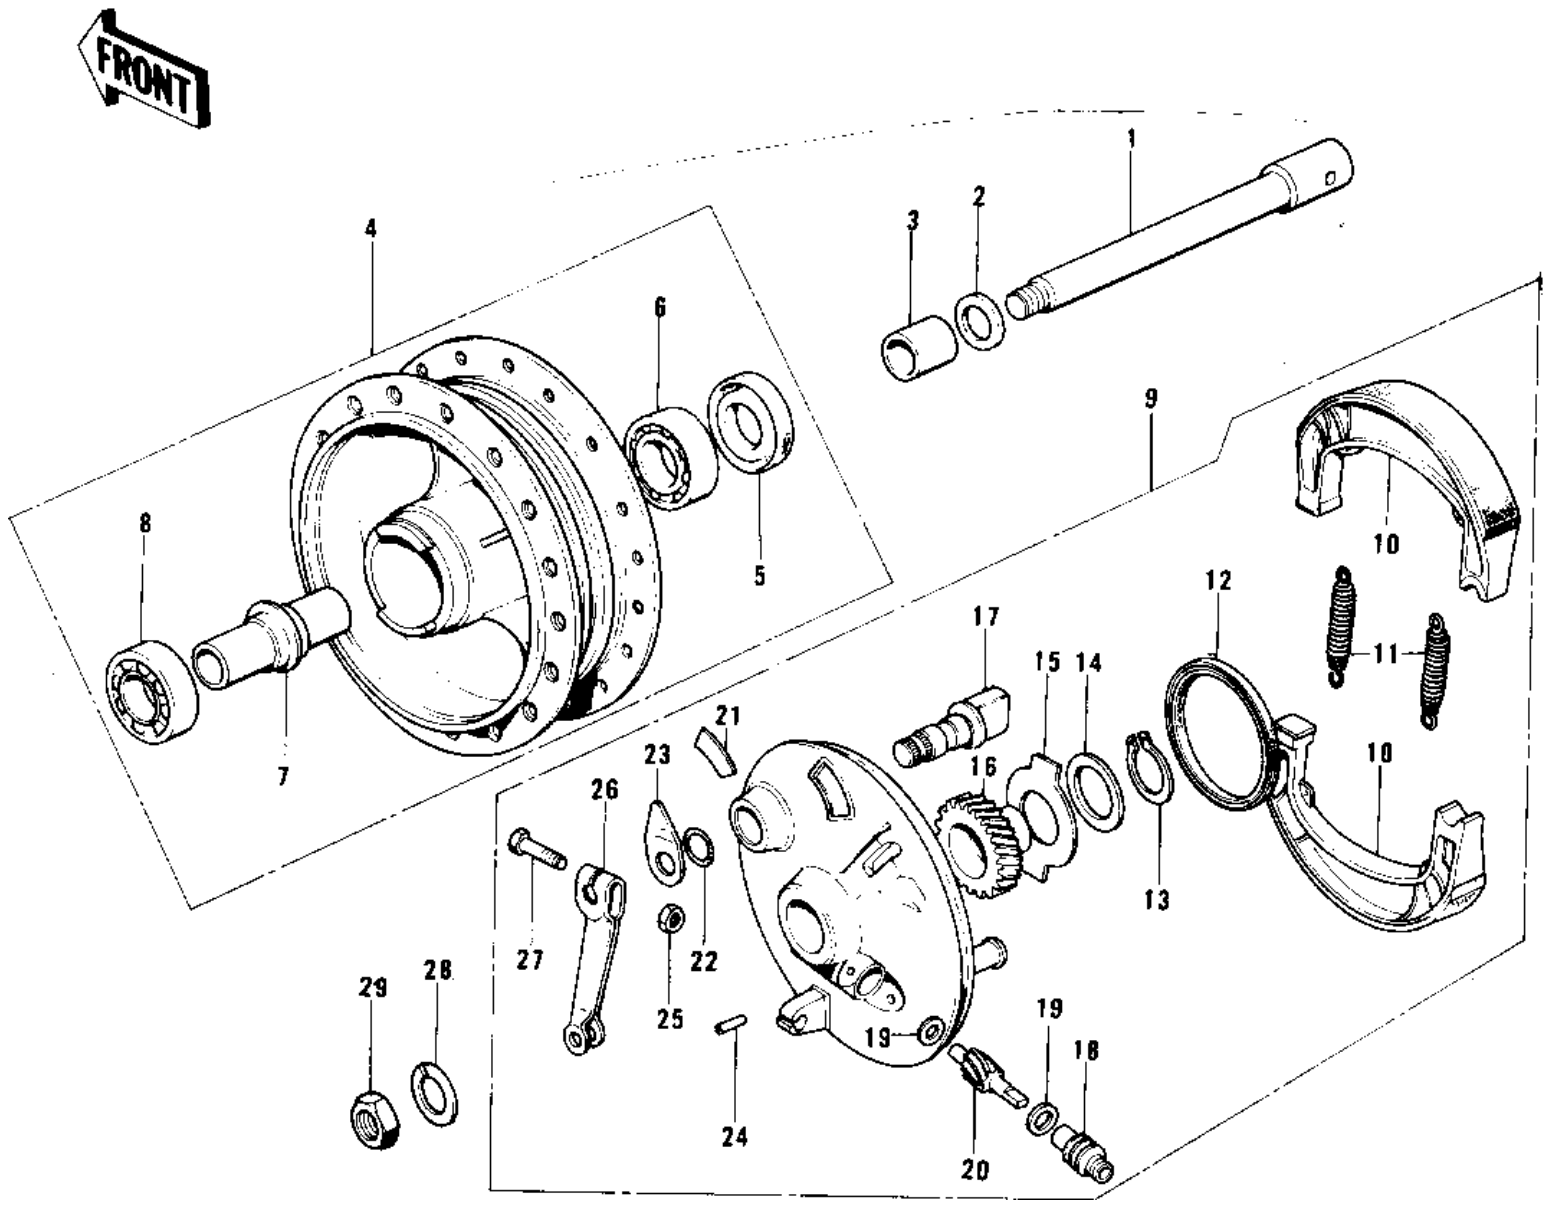

1973 G5-A PARTS DIAGRAM

FRONT HUB/BRAKE ('74-'75 B/C)

1973 G5-A PARTS LIST

FRONT HUB/BRAKE ('74-'75 B/C)

ITEM NAME	PART NUMBER	QUANTITY
AXLE-FRONT (Ref # 1)	41068-039	1
DUST SHIELD FRNT DRUM (Ref # 2)	41042-002	1
COLLAR FRONT HUB R.H (Ref # 3)	41069-002	1
DRUM-ASSY,FR BRK (Ref # 4)	41034-1040	1
OIL SEAL FRONT DRUM (Ref # 5)	92050-003	1
BEARING BALL #6200 (Ref # 6)	601B6200	1
SPACER FRONT HUB (Ref # 7)	41039-002	1
BEARING BALL #6300Z (Ref # 8)	601B6300Z	1
PANEL-ASY,FR BRK BUFF (Ref # 9)	41035-071-80	2
SHOE-BRAKE (Ref # 10)	41048-1085	1
SPRING,BRAKE SHOE (Ref # 11)	92081-1766	1
OIL SEAL BRAKE PANEL (Ref # 12)	92050-002	1
CIRCLIP 15MM (Ref # 13)	480J1500	1
WASHER SPEED GR THRST (Ref # 14)	41065-002	1
RECIEVER SPEED GEAR (Ref # 15)	41064-002	1
RECEIVER,SPEED GEAR (Ref # 15)	41064-010	1
GEAR SPEEDOMETER (Ref # 16)	41059-006	1
GEAR,SPEEDOMETER (Ref # 16)	41059-023	1
CAM SHAFT-FRONT BRAKE (Ref # 17)	41050-018	1
BUSH,SPEEDMETER CABLE (Ref # 18)	41062-005	1
WASHER THRST SPD PINI (Ref # 19)	41063-001	1
PINION SPEEDOMETER (Ref # 20)	41060-004	1
LABEL,FR BRK SHOE (Ref # 21)	41084-002	1
"0" RING,11MM (Ref # 22)	92055-004	1
INDICATOR,FR BRK PNL (Ref # 23)	41085-002	1
PIN,SPRING (Ref # 24)	41082-001	1
NUT,6MM (Ref # 25)	41072-007	1
LEVER FRONT BRAKE CAM (Ref # 26)	41053-005	1
BOLT-UPSET (Ref # 27)	112G0630	1

1973 G5-A PARTS LIST

FRONT HUB/BRAKE ('74-'75 B/C)

ITEM NAME	PART NUMBER	QUANTITY
WASHER SPRING 10MM (Ref # 28)	461F1000	1
UNAVAILABLE IN PRICE BOOK (Ref # 29)	52045-005	1