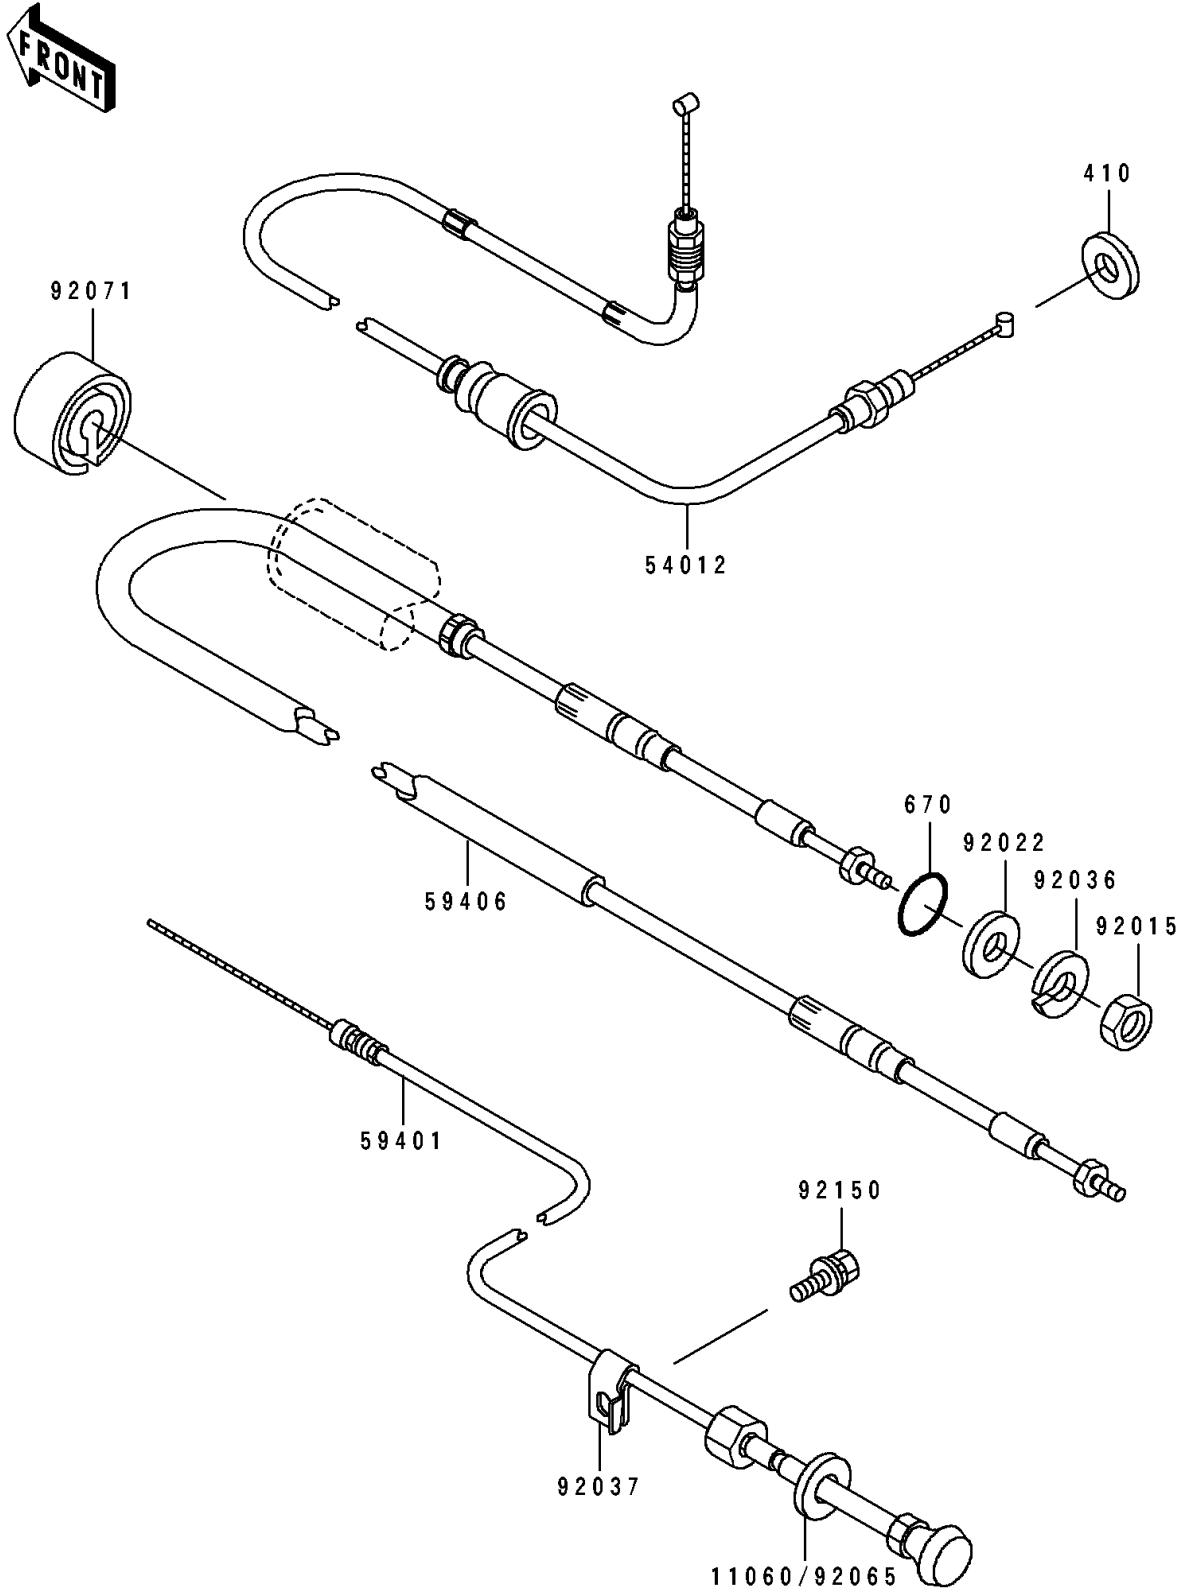

1995 550 SX PARTS DIAGRAM

Cables

F 3175

1995 550 SX PARTS LIST

Cables

ITEM NAME	PART NUMBER	QUANTITY
GASKET (Ref # 11060)	11060-3746	1
CABLE-THROTTLE (Ref # 54012)	54012-3725	1
CABLE-CHOKE (Ref # 59401)	59401-3707	1
CABLE-STRG (Ref # 59406)	59406-3709	1
NUT,20MM (Ref # 92015)	92015-526	1
WASHER (Ref # 92022)	92022-535	1
RING-SNAP (Ref # 92036)	92036-501	1
CLAMP,CHOKE CABLE (Ref # 92037)	92037-544	1
GROMMET (Ref # 92071)	92071-3774	1
BOLT,6X12 (Ref # 92150)	92150-3709	1
W-PLAIN-S,10MM (Ref # 410)	410S1000	1
O RING,11MM (Ref # 670)	670B2011	1