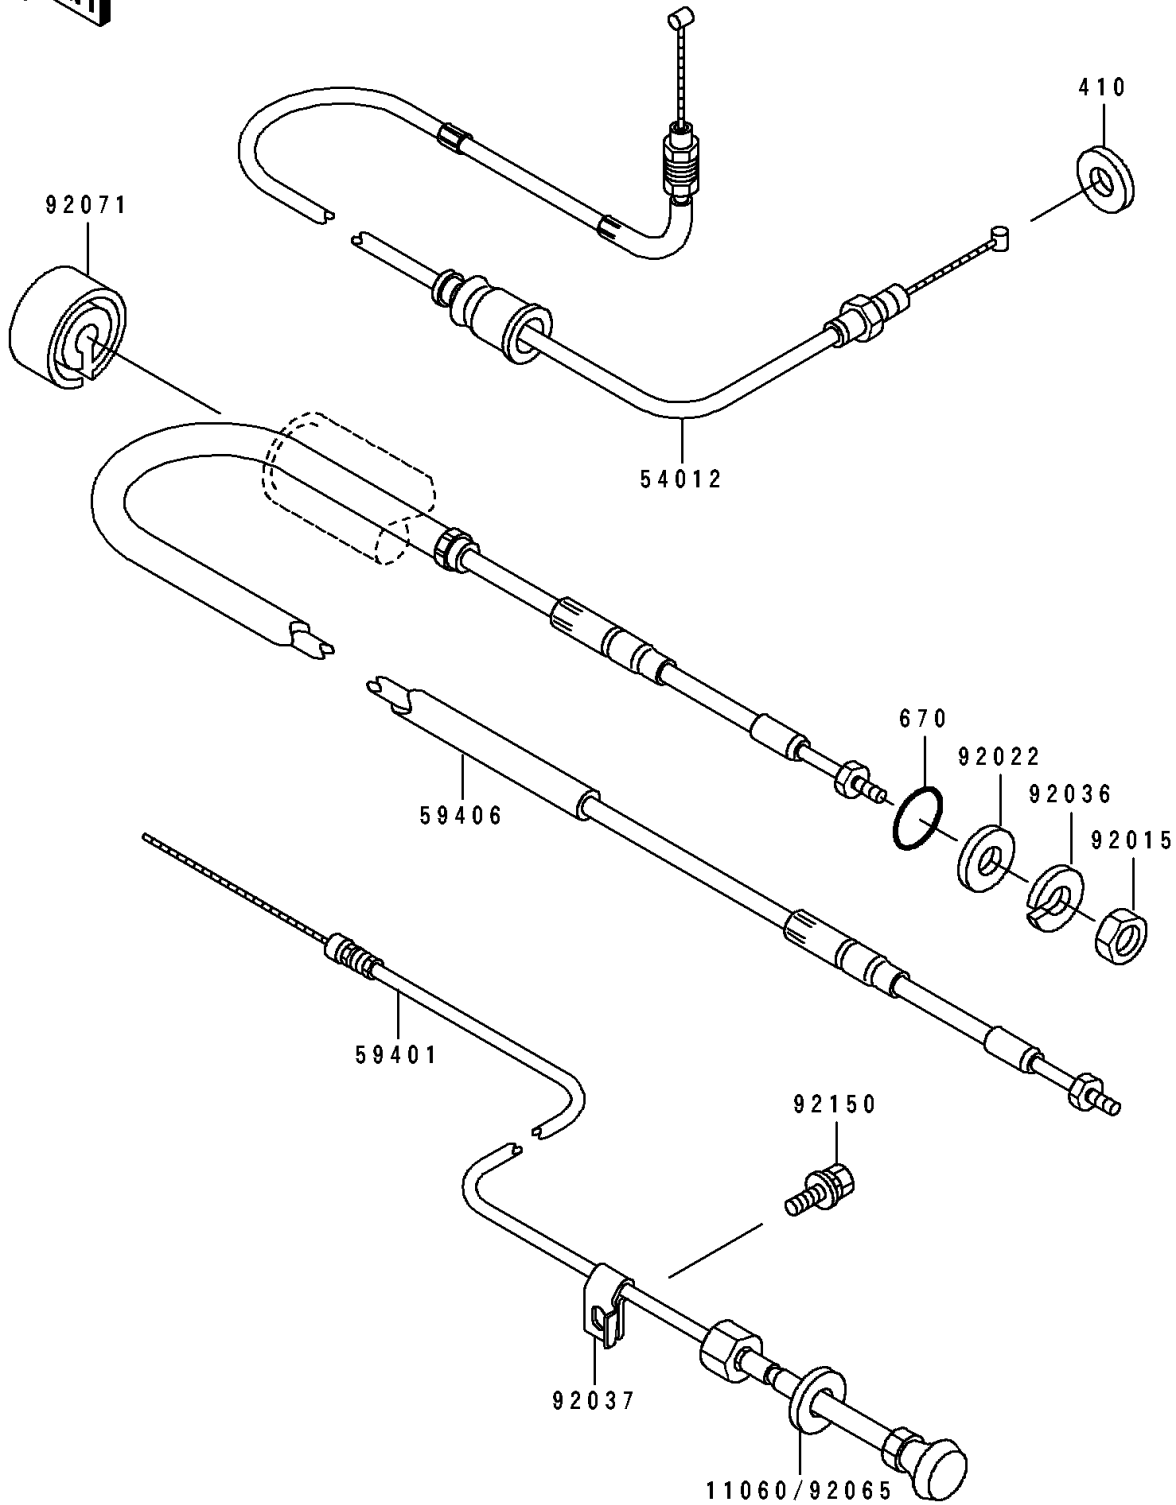

1992 550 SX PARTS DIAGRAM

Cables

F 3175

1992 550 SX PARTS LIST

Cables

ITEM NAME	PART NUMBER	QUANTITY
CABLE-THROTTLE (Ref # 54012)	54012-3725	1
CABLE-CHOKE (Ref # 59401)	59401-3707	1
CABLE-STRG (Ref # 59406)	59406-3709	1
NUT,20MM (Ref # 92015)	92015-526	1
WASHER (Ref # 92022)	92022-535	1
RING-SNAP (Ref # 92036)	92036-501	1
CLAMP,CHOKE CABLE (Ref # 92037)	92037-544	1
GASKET (Ref # 92065)	92065-538	1
GROMMET (Ref # 92071)	92071-3774	1
BOLT,6X12 (Ref # 92150)	92150-3709	1
W-PLAIN-S,10MM (Ref # 410)	410S1000	1
O RING,11MM (Ref # 670)	670B2011	1